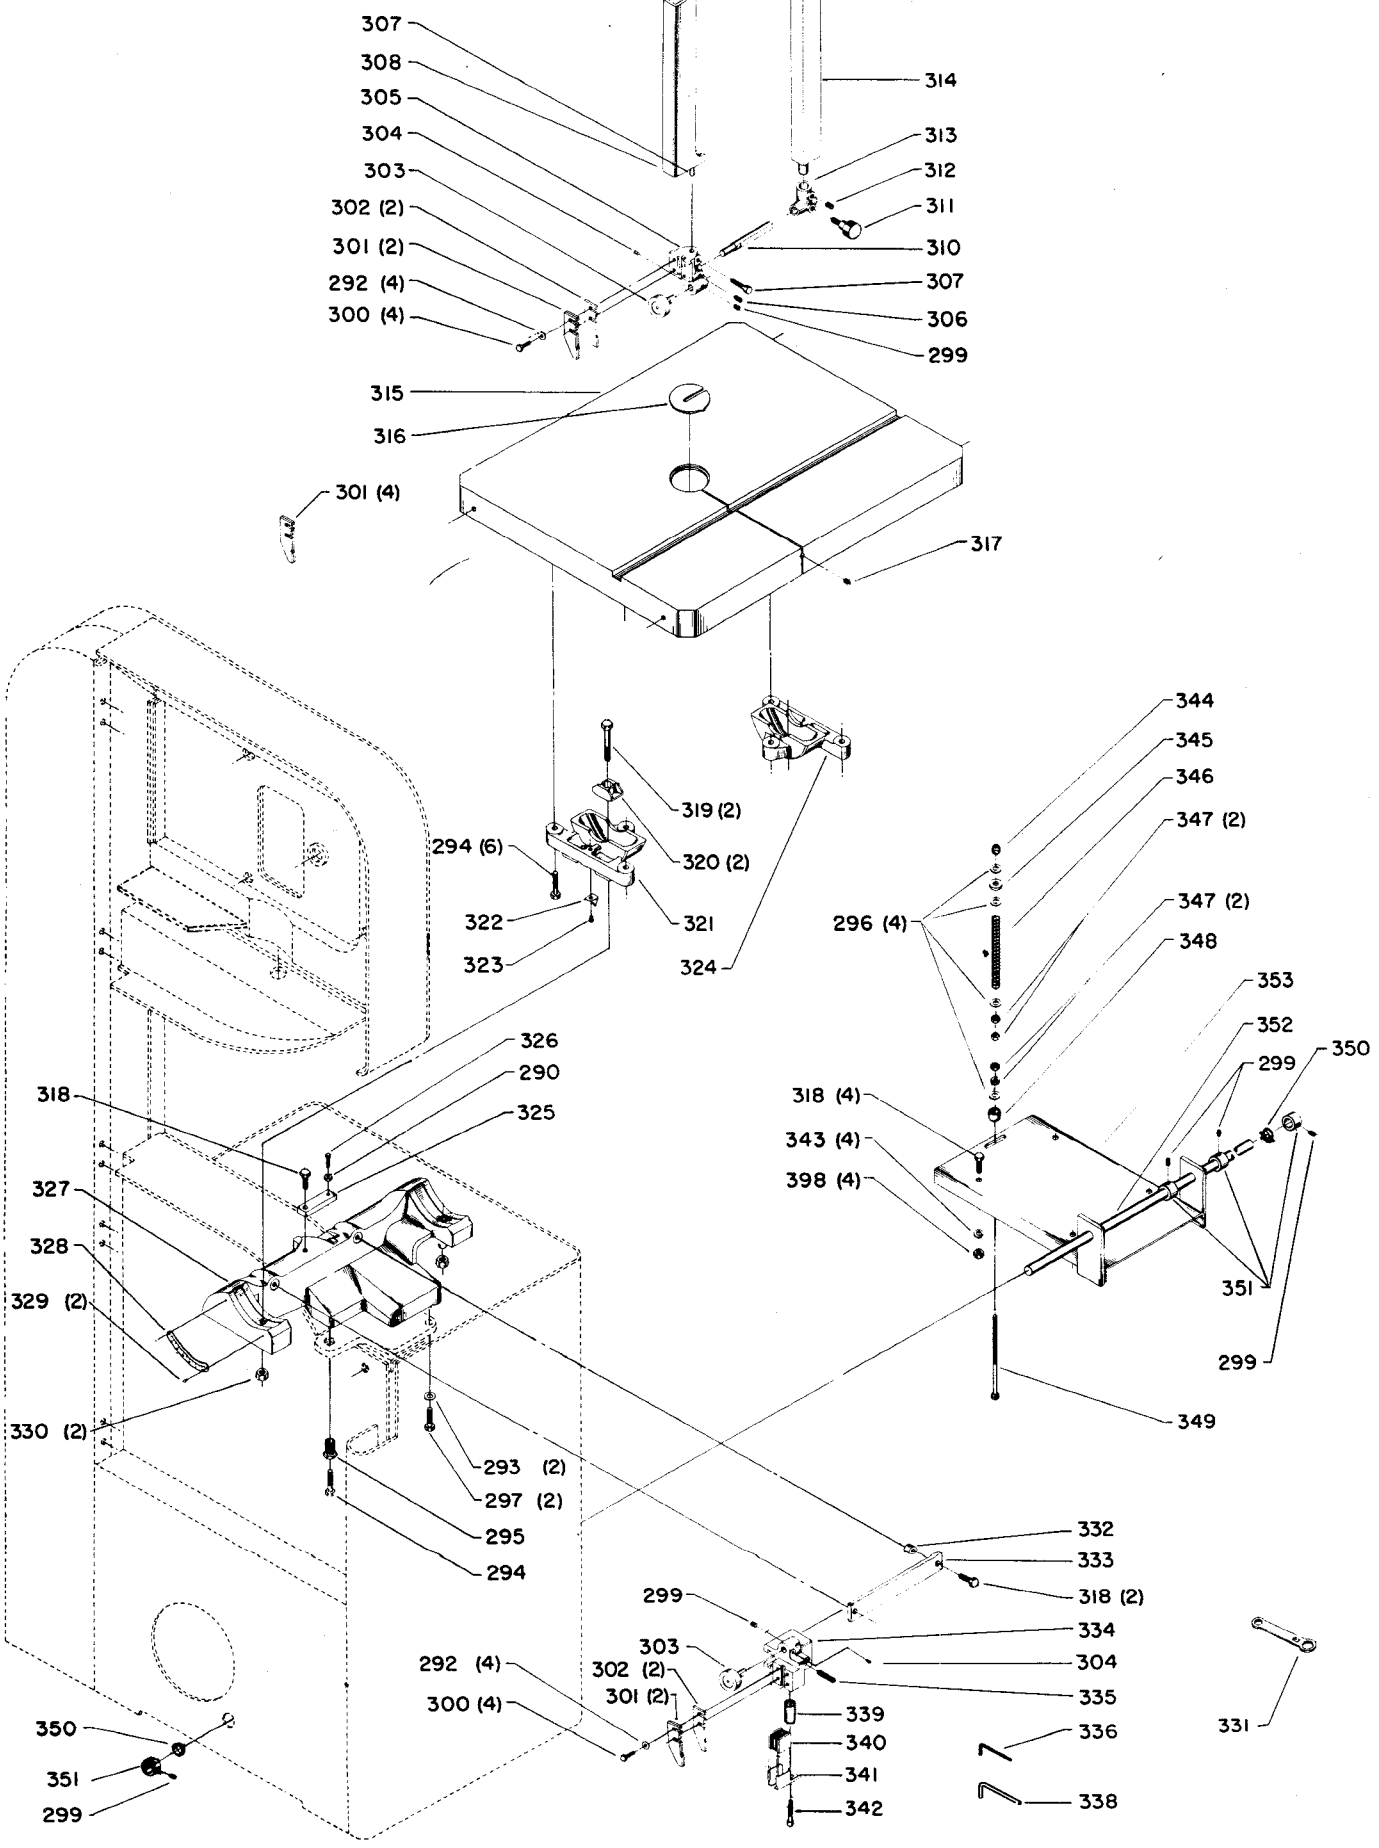

28-365 AND 28-366 20" METAL AND WOOD CUTTING BAND SAW (OLD STYLE)

※ NOTE: TO REPLACE DRIVE SHAFT ON A DELTA BAND SAW WITH SERIAL NUMBER BELOW 129-8006, IT WILL BE NECESSARY TO ORDER REPLACEMENT KIT NO. 426-05-406-5003.

## Parts List for 28-366 Type 1

Item Number	Part Number	Description	Qty Required
2	901064502250S	DRIVE SCREW	11
3	000000-00	No Longer Available	1
5	901030408015S	CAP SCREW	4
7	000000-00	No Longer Available	1
8	426050325001	COUNTER BALANCE	1
9	901020100514	MACHINE SCREW	1
10	000000-00	No Longer Available	1
11	000000-00	No Longer Available	1
12	489026-00	HEX NUT	4
13	901021400584	SCREW	28
14	000000-00	No Longer Available	1
15	5140099-99	LOCK WASHER	18
16	902011201203S	HEX NUT	20
18	901020100567S	MACHINE SCREW	2
20	902011209232	HEX NUT	2
22	000000-00	No Longer Available	1
23	901030100755S	CAP SCREW	4
24	901010600611S	CAP SCREW	2
26	406030330001S	HANDLE	1
27	000000-00	No Longer Available	1
28	901010603102S	CAP SCREW	2
29	904010101615	STEEL WASHER	2
30	901010600617	CAP SCREW	1
31	000000-00	No Longer Available	1
32	000000-00	No Longer Available	1
33	000000-00	No Longer Available	1
34	901020100577	MACHINE SCREW	2