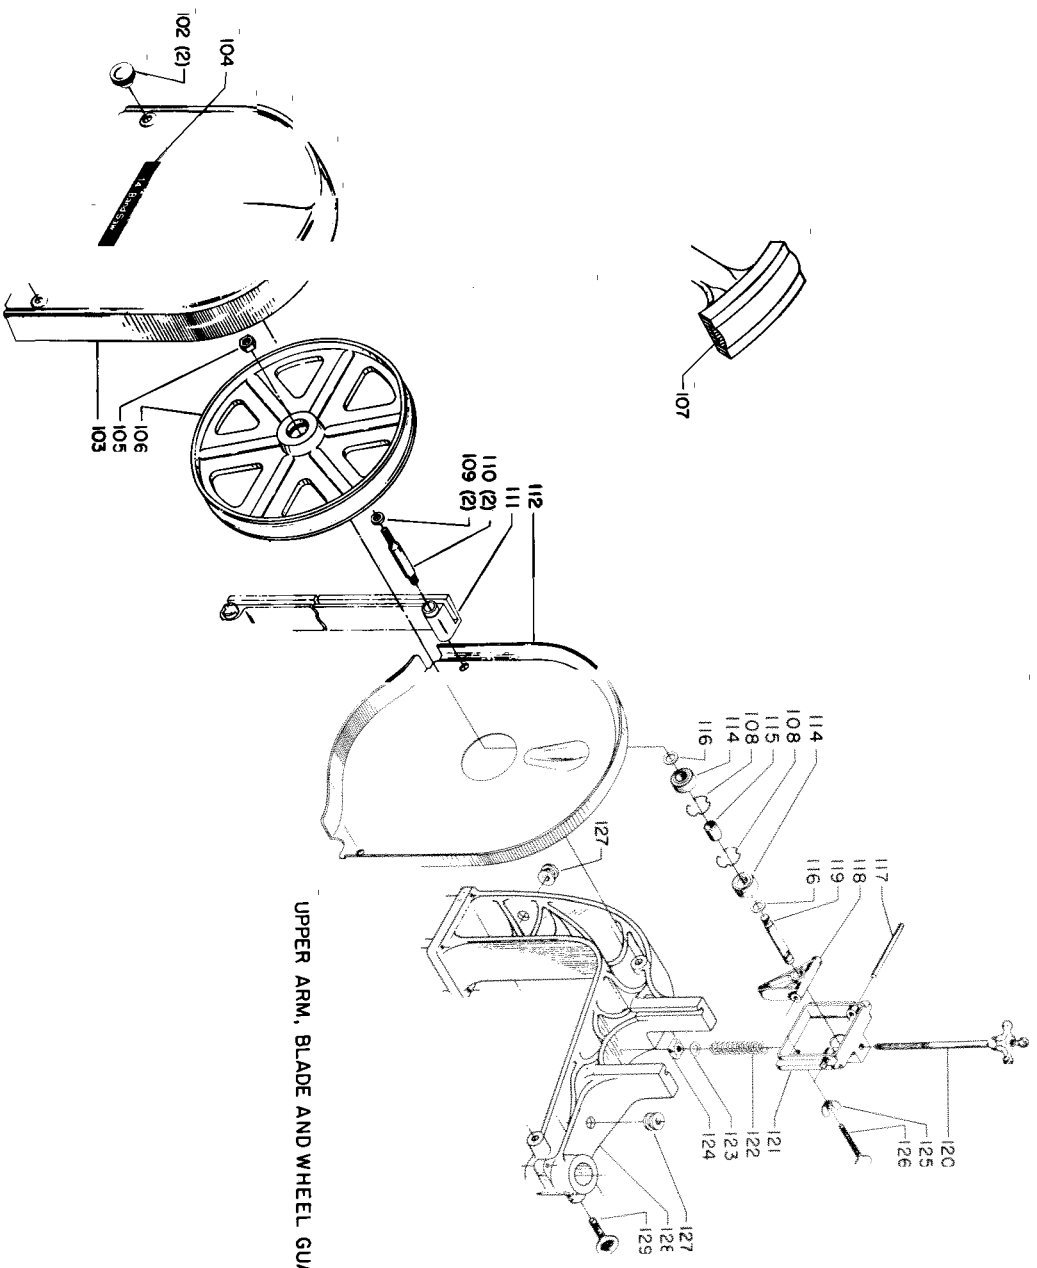

TABLE, TRUNNIONS, AND GUIDE PARTS

METAL-CUTTING BASE PARTS

\* WHEN INSTALLING THE SEAL (184),  
 CELLOPHANE TAPE SHOULD BE WRAPPED  
 AROUND THE SHARP EDGES OF THE KEY  
 WAY SLOT ON THE SHAFT TO AVOID  
 INSTALLATION DAMAGE TO THE SEAL.

## Parts List for 28-380 Type 1

Item Number	Part Number	Description	Qty Required
1	426020910002	Use 426-02-391-0005	1
2	426020710001S	PIN	1
3	000000-00	No Longer Available	1
4	000000-00	No Longer Available	1
5	426020270001	CLAMP SHOE	1
6	426020950002S	TRUNNION	1
7	426023950005	TRUNNION ASSY	1
8	000000-00	No Longer Available	1
9	903030231333S	RIVIT	1
10	5140010-69	WASHER	1
11	901010600612S	CAP SCREW	1
12	426020880001S	STOP ROD	1
13	901010600602	CAP SCREW	1
14	905010106711	ROLL PIN	1
15	426023140008	TRUNNIONSUPPORT ASSY	1
16	928050131378	SPRING WASHER	1
17	904070105571S	FIBRE WASHER	1
18	426024120004	ADJ SCREW W/KNOB	1
19	901020107562	SCREW	1
20	951010107802S	POINTER	1
21	904010101606S	STEEL WASHER	1
22	928010214125	SPRING	1
23	000000-00	No Longer Available	1
24	426033880001	SET COLLAR ASSY	1
25	491950-00	SET SCREW	1
26	901040800105	SET SCREW	1
27	000000-00	No Longer Available	1