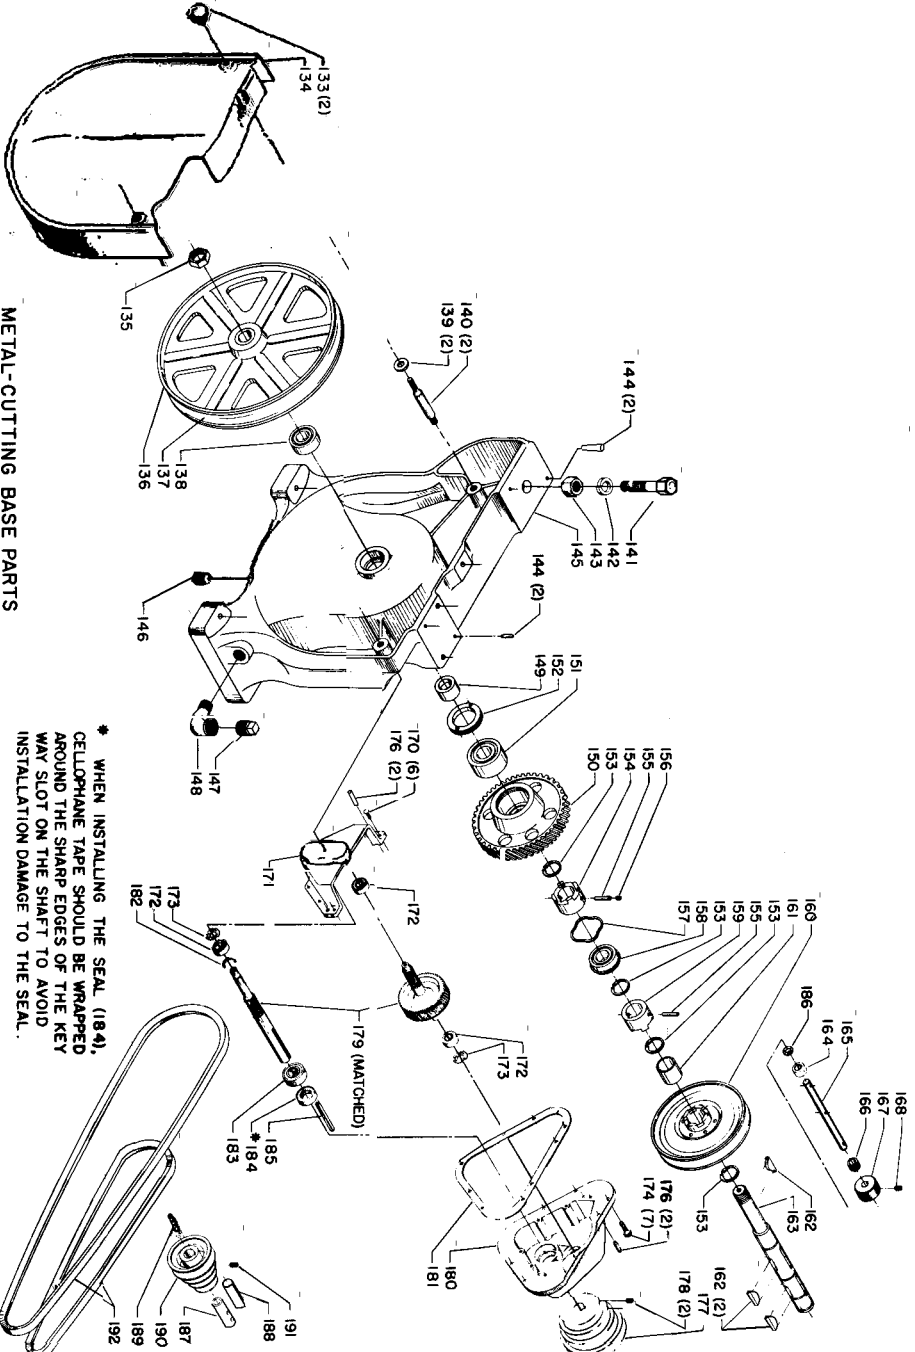

TABLE, TRUNNIONS, AND GUIDE PARTS

METAL-CUTTING BASE PARTS

\* WHEN INSTALLING THE SEAL (184),  
 CELLOPHANE TAPE SHOULD BE WRAPPED  
 AROUND THE SHARP EDGES OF THE KEY  
 WAY SLOT ON THE SHAFT TO AVOID  
 INSTALLATION DAMAGE TO THE SEAL.

## Parts List for 28-380 Type 1

Item Number	Part Number	Description	Qty Required
1	426020910002	Use 426-02-391-0005	1
2	426020710001S	PIN	1
3	000000-00	No Longer Available	1
4	000000-00	No Longer Available	1
5	426020270001	CLAMP SHOE	1
6	426020950002S	TRUNNION	1
7	426023950005	TRUNNION ASSY	1
8	000000-00	No Longer Available	1
9	903030231333S	RIVIT	1
10	5140010-69	WASHER	1
11	901010600612S	CAP SCREW	1
12	426020880001S	STOP ROD	1
13	901010600602	CAP SCREW	1
14	905010106711	ROLL PIN	1
15	426023140008	TRUNNIONSUPPORT ASSY	1
16	928050131378	SPRING WASHER	1
17	904070105571S	FIBRE WASHER	1
18	426024120004	ADJ SCREW W/KNOB	1
19	901020107562	SCREW	1
20	951010107802S	POINTER	1
21	904010101606S	STEEL WASHER	1
22	928010214125	SPRING	1
23	000000-00	No Longer Available	1
24	426033880001	SET COLLAR ASSY	1
25	491950-00	SET SCREW	1
26	901040800105	SET SCREW	1
27	000000-00	No Longer Available	1