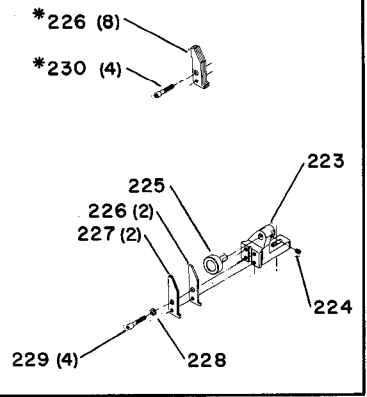

* NOT ASSEMBLED WITH BASIC MACHINE

Parts List for 28-656 Type 1

Item Number	Part Number	Description	Qty Required
1	901030100760	CAP SCREW	4
2	5140010-69	WASHER	4
3	000000-00	No Longer Available	14
4	000000-00	No Longer Available	1
4	426050145036	BRACKET	1
5	426053805001	ROLLER ASSY	1
6	901041500206	SET SCREW	1
9	000000-00	No Longer Available	1
10	5140099-99	LOCK WASHER	1
11	902011201203S	HEX NUT	2
12	901020107562	SCREW	2
13	901020100558	MACHINE SCREW	1
14	426050145020	GUARD BRACKET	1
15	901010600649S	CAP SCREW	1
16	901020100558	MACHINE SCREW	1
17	1200464	FINGER GUARD	1
18	000000-00	No Longer Available	1
19	491958-00	LOCK WASHER	1
20	902011201203S	HEX NUT	1
21	901021400584	SCREW	1
22	904010101609	STEEL WASHER	1
23	901021400584	SCREW	1
24	000000-00	No Longer Available	1
25	426040145011	BRACKET	1
26	901020100593	MACHINE SCREW	2
27	904010101615	STEEL WASHER	2
28	901010603102S	CAP SCREW	2