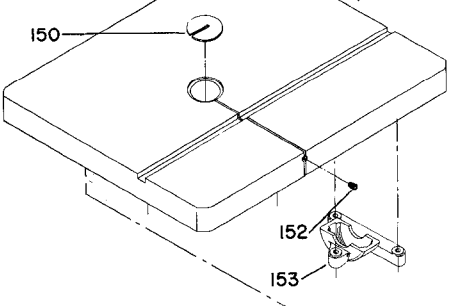

FOR BAND SAWS WITH
SER. NOS. 157-6672
AND HIGHER

FOR BAND SAWS WITH
SER. NOS. 157-6671
AND LOWER

* NOT ASSEMBLED WITH BASIC MACHINE

Parts List for 28-656 Type 1

Item Number	Part Number	Description	Qty Required
1	901030100760	CAP SCREW	4
2	5140010-69	WASHER	4
3	000000-00	No Longer Available	14
4	000000-00	No Longer Available	1
4	426050145036	BRACKET	1
5	426053805001	ROLLER ASSY	1
6	901041500206	SET SCREW	1
9	000000-00	No Longer Available	1
10	5140099-99	LOCK WASHER	1
11	902011201203S	HEX NUT	2
12	901020107562	SCREW	2
13	901020100558	MACHINE SCREW	1
14	426050145020	GUARD BRACKET	1
15	901010600649S	CAP SCREW	1
16	901020100558	MACHINE SCREW	1
17	1200464	FINGER GUARD	1
18	000000-00	No Longer Available	1
19	491958-00	LOCK WASHER	1
20	902011201203S	HEX NUT	1
21	901021400584	SCREW	1
22	904010101609	STEEL WASHER	1
23	901021400584	SCREW	1
24	000000-00	No Longer Available	1
25	426040145011	BRACKET	1
26	901020100593	MACHINE SCREW	2
27	904010101615	STEEL WASHER	2
28	901010603102S	CAP SCREW	2

Parts List for 28-656 Type 1

Item Number	Part Number	Description	Qty Required
55	000000-00	No Longer Available	2
56	902010201266	HEX JAM NUT	2
57	904010101606S	STEEL WASHER	1
58	426054095001	EXTENSION	1
59	905010102704	ROLL PIN	1
60	426040725007	SLIDE PLATE	1
61	904020201705	LOCK WASHER	2
62	901010600628	CAP SCREW	2
63	928010414149	COIL SPRING	1
64	951010113992	POINTER	1
65	426040745001	SPRING CAP	1
66	901010600617	CAP SCREW	1
67	000000-00	No Longer Available	1
68	1201927	TENSION SCREW	1
68	952011213268	TENSION SCREW	1
69	905010102711	ROLL PIN	1
70	930010331336	HANDWHEEL	1
70	931039914766	HANDWHEEL	1
70	901041500206	SET SCREW	1
71	489191-00	HEX NUT	1
72	426044005002	LOWER WHEEL	1
73	901010600623	CAP SCREW	3
74	491957-00	LOCK WASHER	3
75	000000-00	No Longer Available	1
76	426040945002	TIRE	1
77	426040155003	BRAKE DRUM	1
78	426040795005	JAM NUT	1