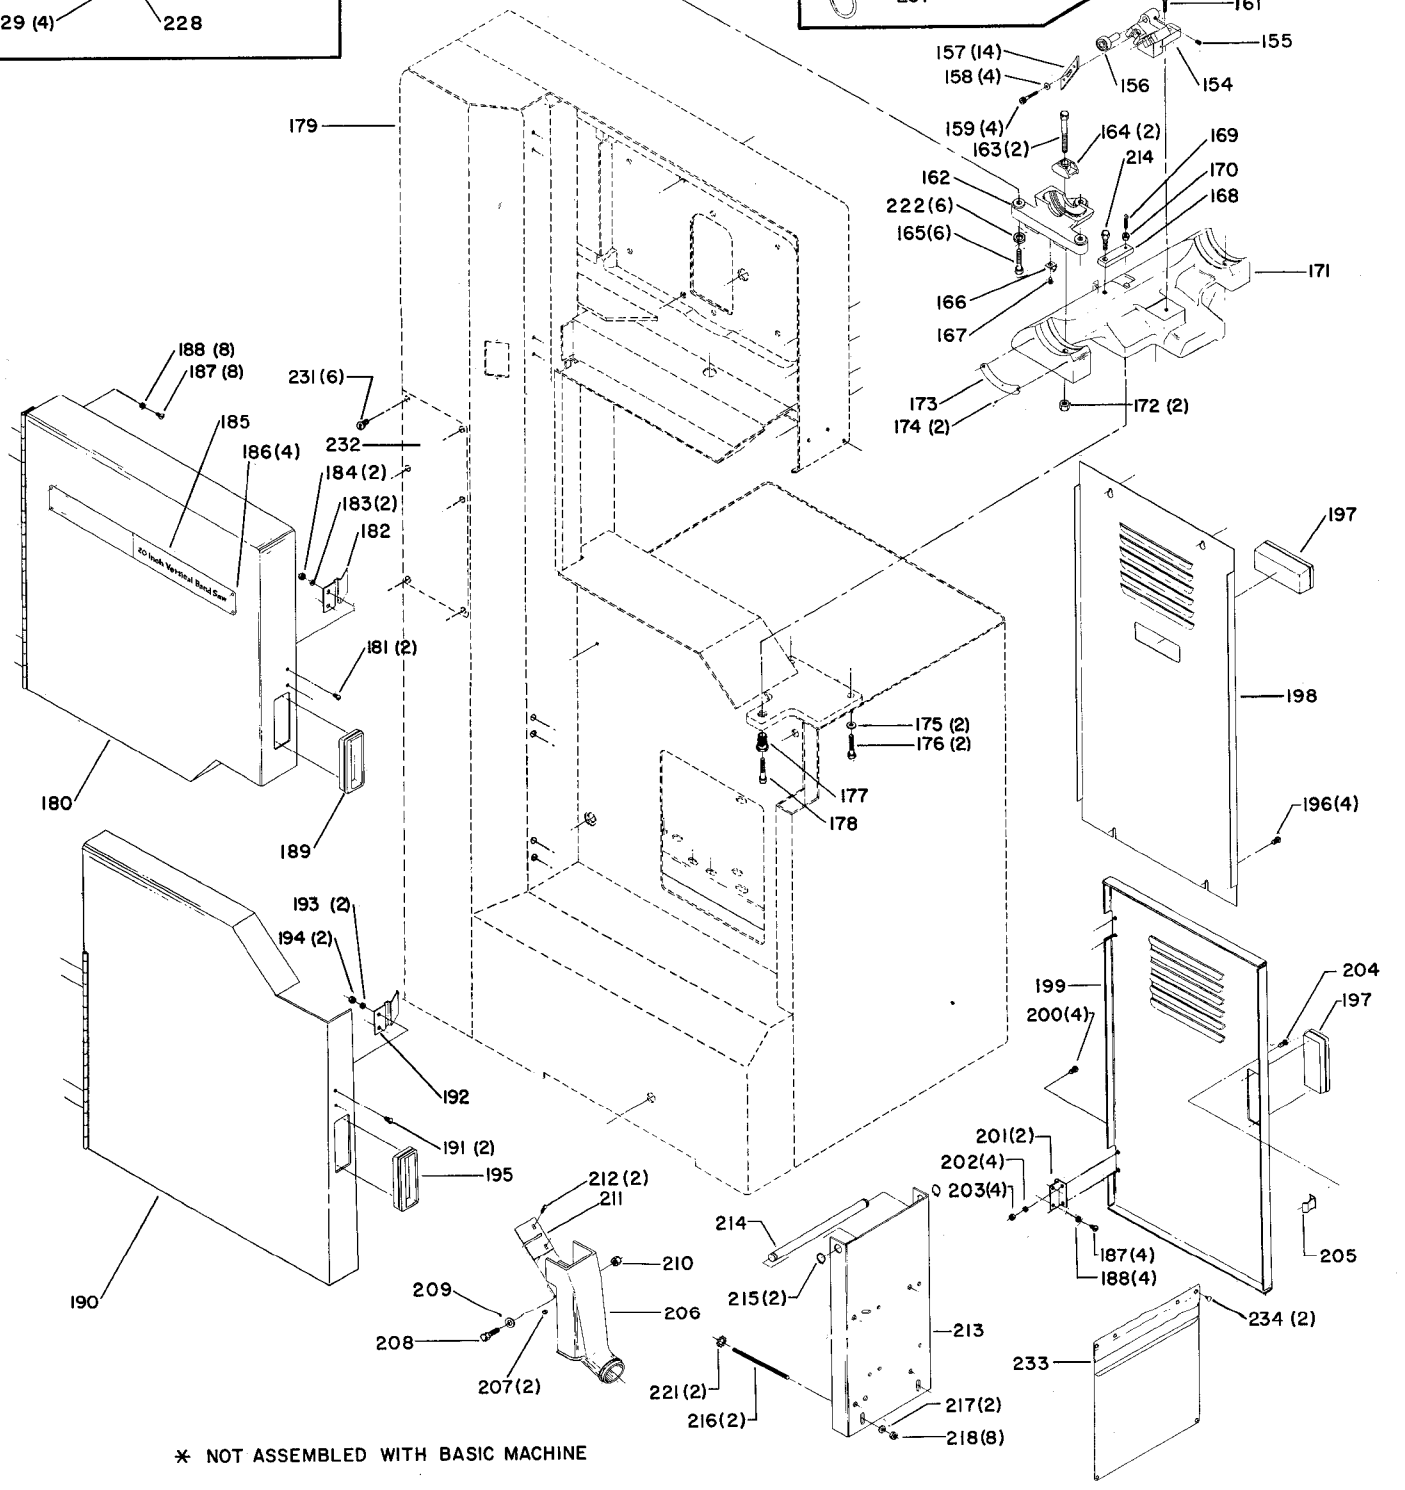

FOR BAND SAWS WITH
SER. NOS. 157-6672
AND HIGHER

FOR BAND SAWS WITH
SER. NOS. 157-6671
AND LOWER

* NOT ASSEMBLED WITH BASIC MACHINE

Parts List for 28-656 Type 1

Item Number	Part Number	Description	Qty Required
1	901030100760	CAP SCREW	4
2	5140010-69	WASHER	4
3	000000-00	No Longer Available	14
4	000000-00	No Longer Available	1
4	426050145036	BRACKET	1
5	426053805001	ROLLER ASSY	1
6	901041500206	SET SCREW	1
9	000000-00	No Longer Available	1
10	5140099-99	LOCK WASHER	1
11	902011201203S	HEX NUT	2
12	901020107562	SCREW	2
13	901020100558	MACHINE SCREW	1
14	426050145020	GUARD BRACKET	1
15	901010600649S	CAP SCREW	1
16	901020100558	MACHINE SCREW	1
17	1200464	FINGER GUARD	1
18	000000-00	No Longer Available	1
19	491958-00	LOCK WASHER	1
20	902011201203S	HEX NUT	1
21	901021400584	SCREW	1
22	904010101609	STEEL WASHER	1
23	901021400584	SCREW	1
24	000000-00	No Longer Available	1
25	426040145011	BRACKET	1
26	901020100593	MACHINE SCREW	2
27	904010101615	STEEL WASHER	2
28	901010603102S	CAP SCREW	2

Parts List for 28-656 Type 1

Item Number	Part Number	Description	Qty Required
55	000000-00	No Longer Available	2
56	902010201266	HEX JAM NUT	2
57	904010101606S	STEEL WASHER	1
58	426054095001	EXTENSION	1
59	905010102704	ROLL PIN	1
60	426040725007	SLIDE PLATE	1
61	904020201705	LOCK WASHER	2
62	901010600628	CAP SCREW	2
63	928010414149	COIL SPRING	1
64	951010113992	POINTER	1
65	426040745001	SPRING CAP	1
66	901010600617	CAP SCREW	1
67	000000-00	No Longer Available	1
68	1201927	TENSION SCREW	1
68	952011213268	TENSION SCREW	1
69	905010102711	ROLL PIN	1
70	930010331336	HANDWHEEL	1
70	931039914766	HANDWHEEL	1
70	901041500206	SET SCREW	1
71	489191-00	HEX NUT	1
72	426044005002	LOWER WHEEL	1
73	901010600623	CAP SCREW	3
74	491957-00	LOCK WASHER	3
75	000000-00	No Longer Available	1
76	426040945002	TIRE	1
77	426040155003	BRAKE DRUM	1
78	426040795005	JAM NUT	1