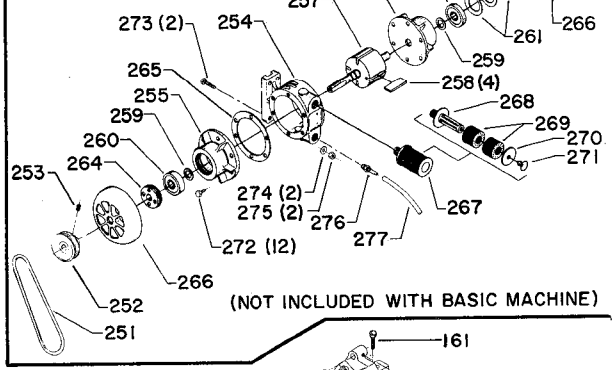

* NOT ASSEMBLED WITH BASIC MACHINE

Parts List for 28-656 Type 1

Item Number	Part Number	Description	Qty Required
1	901030100760	CAP SCREW	4
2	5140010-69	WASHER	4
3	000000-00	No Longer Available	14
4	000000-00	No Longer Available	1
4	426050145036	BRACKET	1
5	426053805001	ROLLER ASSY	1
6	901041500206	SET SCREW	1
9	000000-00	No Longer Available	1
10	5140099-99	LOCK WASHER	1
11	902011201203S	HEX NUT	2
12	901020107562	SCREW	2
13	901020100558	MACHINE SCREW	1
14	426050145020	GUARD BRACKET	1
15	901010600649S	CAP SCREW	1
16	901020100558	MACHINE SCREW	1
17	1200464	FINGER GUARD	1
18	000000-00	No Longer Available	1
19	491958-00	LOCK WASHER	1
20	902011201203S	HEX NUT	1
21	901021400584	SCREW	1
22	904010101609	STEEL WASHER	1
23	901021400584	SCREW	1
24	000000-00	No Longer Available	1
25	426040145011	BRACKET	1
26	901020100593	MACHINE SCREW	2
27	904010101615	STEEL WASHER	2
28	901010603102S	CAP SCREW	2