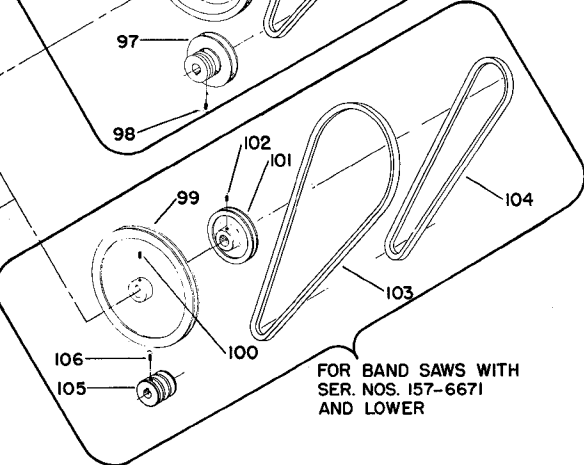

FOR BAND SAWS WITH
SER. NOS. 157-6671
AND LOWER