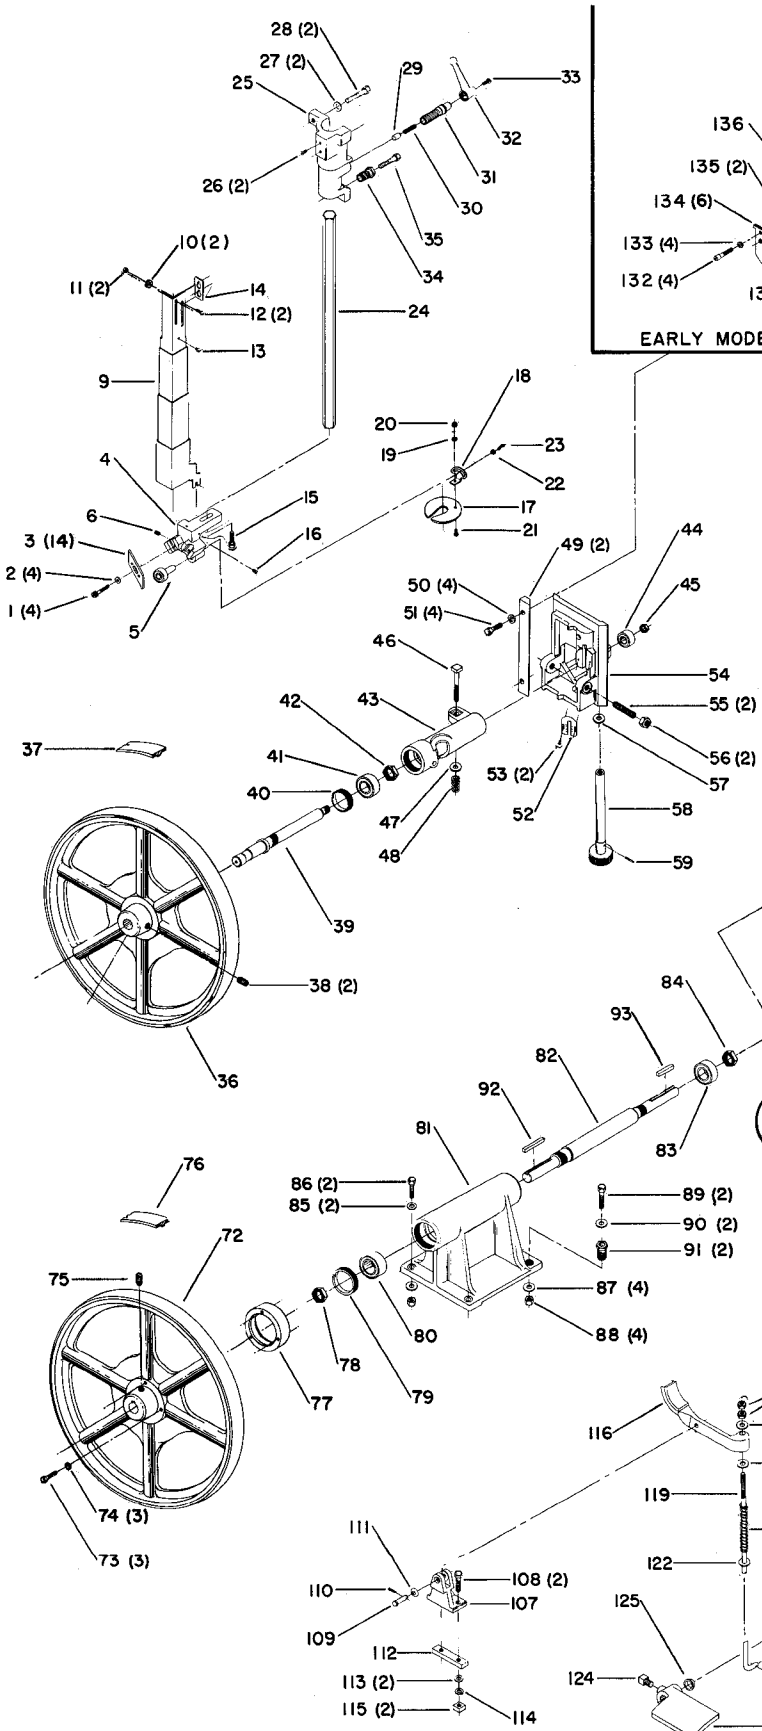

FOR BAND SAWS WITH
SER. NOS. 157-6671
AND LOWER