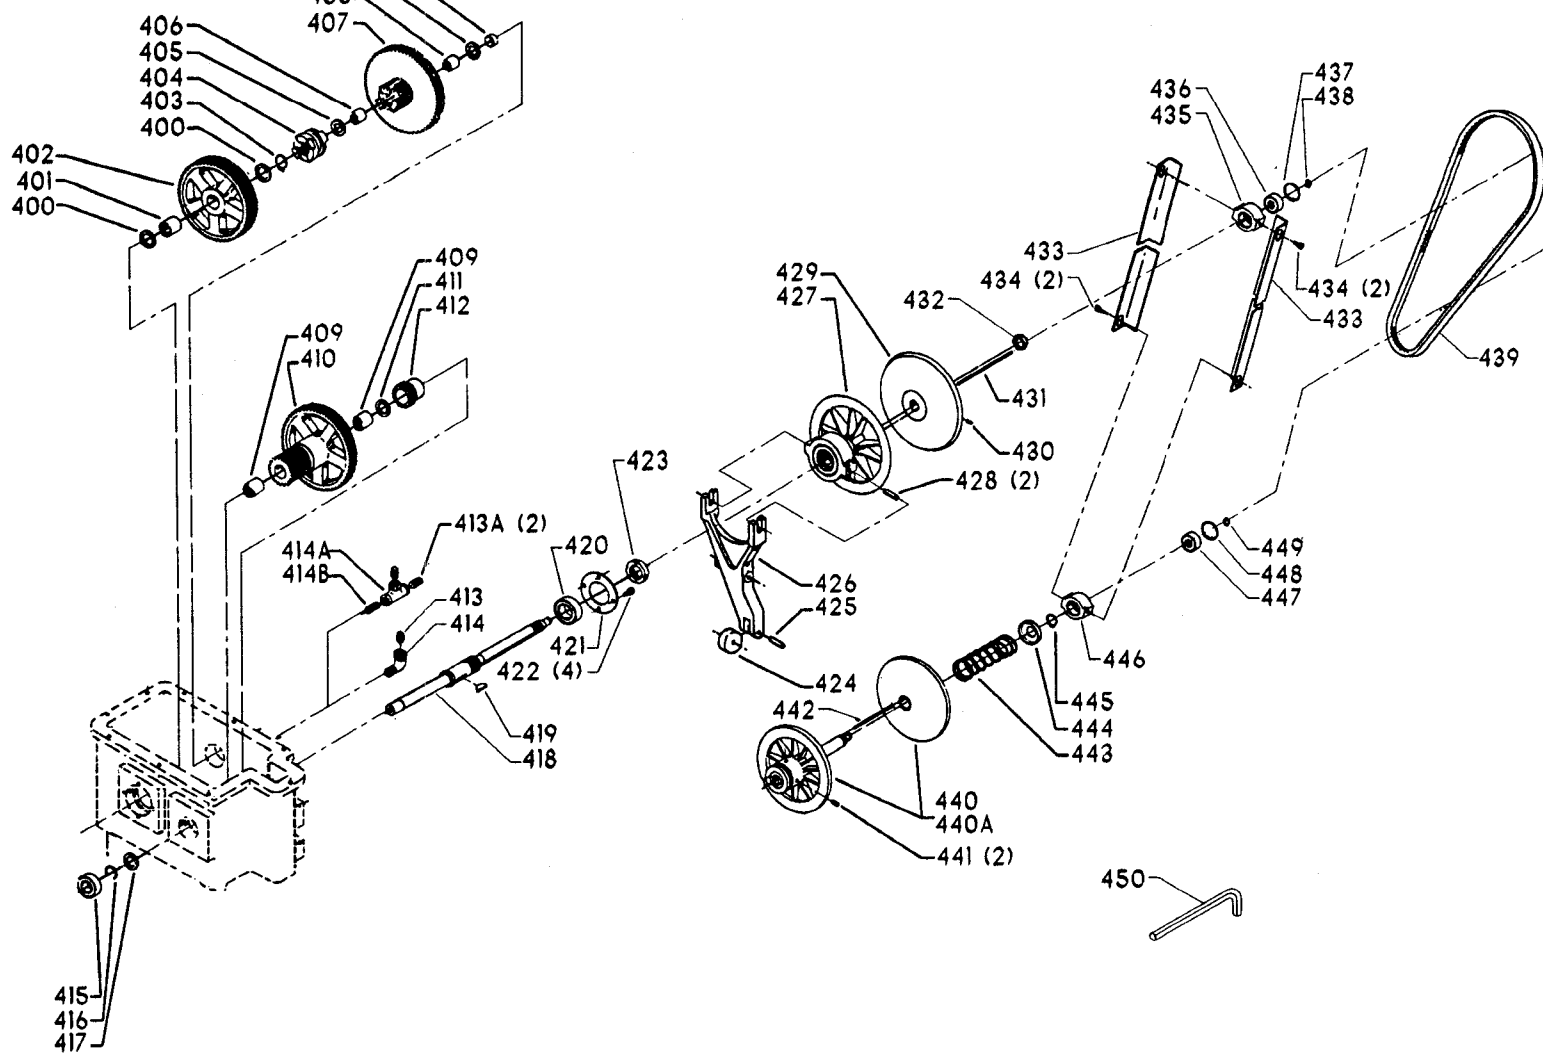

20" METAL CUTTING VARIABLE SPEED BAND SAW (For Units w/Serial No 94D-38976 & Lower)

EARLY MODEL SPEED CONTROL

EARLY MODEL DOOR ASSY

EARLY MODEL CHIP BLOWER

EARLY MODEL UPPER & LOWER BLADE GUIDES

Parts List for 28-662 Type 1

Item Number	Part Number	Description	Qty Required
1	000000-00	No Longer Available	1
2	426050720001	SPEED CHART	1
3	426050555002	GUIDE	1
4	901041900286	SET SCREW	1
5	426053285001	CLUTCH ASSY	1
6	901030100763	CAP SCREW	1
7	901064502250S	DRIVE SCREW	4
8	000000-00	No Longer Available	1
9	901020100554	MACHINE SCREW	1
10	901064502250S	DRIVE SCREW	6
11	426050725030	PLATE	1
12	901020100514	MACHINE SCREW	1
13	426050325001	COUNTER BALANCE	1
14	000000-00	No Longer Available	1
15	489026-00	HEX NUT	1
16	000000-00	No Longer Available	2
17	901020100502	MACHINE SCREW	6
18	000000-00	No Longer Available	1
19	491958-00	LOCK WASHER	8
20	901021400584	SCREW	8
21	000000-00	No Longer Available	1
22	426050685001	LATCH	1
23	5140099-99	LOCK WASHER	2
24	902011201203S	HEX NUT	2
25	901020100561S	MACHINE SCREW	2
26	426047540001	NAMEPLATE	1
27	901064502250S	DRIVE SCREW	4

Parts List for 28-662 Type 1

Item Number	Part Number	Description	Qty Required
55	901041500202	SET SCREW	1
56	426053235002	CHAIN ASSY	1
57	901041900286	SET SCREW	1
58	426050555002	GUIDE	1
59	901020100554	MACHINE SCREW	1
60	000000-00	No Longer Available	2
61	000000-00	No Longer Available	1
62	902011201216	HEX NUT	1
63	000000-00	No Longer Available	1
64	901041500202	SET SCREW	1
65	904100212096	COLLAR	1
66	901041500206	SET SCREW	1
67	438010110021	INSULATOR	1
68	426040175001	BRASS BUSHING	1
69	902010205435S	JAM NUT	2
70	901010600649S	CAP SCREW	2
71	000000-00	No Longer Available	1
72	000000-00	No Longer Available	1
73	426053675002	LEVER ASSY	1
74	905010106716	ROLL PIN	1
75	901041900214	SET SCREW	2
76	489191-00	HEX NUT	2
77	426050315018	REAR COVER	1
78	000000-00	No Longer Available	1
79	901021400584	SCREW	4
81	426050615001	HOSE	1
82	000000-00	No Longer Available	1