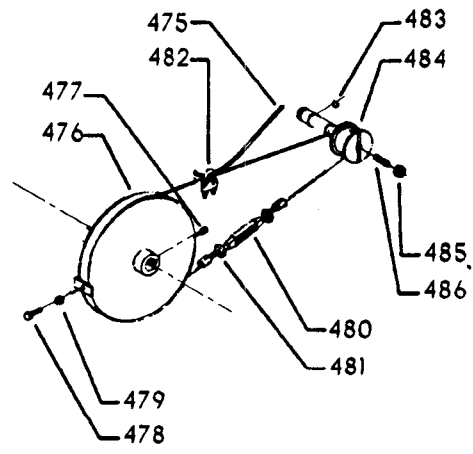

20" METAL CUTTING VARIABLE SPEED BAND SAW (For Units w/Serial No 94D-38976 & Lower)

EARLY MODEL SPEED CONTROL

EARLY MODEL DOOR ASSY

EARLY MODEL CHIP BLOWER

EARLY MODEL UPPER & LOWER BLADE GUIDES

Parts List for 28-662 Type 1

Item Number	Part Number	Description	Qty Required
1	000000-00	No Longer Available	1
2	426050720001	SPEED CHART	1
3	426050555002	GUIDE	1
4	901041900286	SET SCREW	1
5	426053285001	CLUTCH ASSY	1
6	901030100763	CAP SCREW	1
7	901064502250S	DRIVE SCREW	4
8	000000-00	No Longer Available	1
9	901020100554	MACHINE SCREW	1
10	901064502250S	DRIVE SCREW	6
11	426050725030	PLATE	1
12	901020100514	MACHINE SCREW	1
13	426050325001	COUNTER BALANCE	1
14	000000-00	No Longer Available	1
15	489026-00	HEX NUT	1
16	000000-00	No Longer Available	2
17	901020100502	MACHINE SCREW	6
18	000000-00	No Longer Available	1
19	491958-00	LOCK WASHER	8
20	901021400584	SCREW	8
21	000000-00	No Longer Available	1
22	426050685001	LATCH	1
23	5140099-99	LOCK WASHER	2
24	902011201203S	HEX NUT	2
25	901020100561S	MACHINE SCREW	2
26	426047540001	NAMEPLATE	1
27	901064502250S	DRIVE SCREW	4

Parts List for 28-662 Type 1

Item Number	Part Number	Description	Qty Required
426	426050675012	LEVER	1
427	000000-00	No Longer Available	1
427	426053795001	PULLEY	1
428	905010102728	ROLL PIN	2
429	926059925531	FIXED PULLEY ASSY	1
430	901041500232S	SET SCREW	1
431	402041085012	NYLON ROD	1
432	426040795006	JAM NUT	1
433	426051085007	ROD	1
434	901010600611S	CAP SCREW	4
435	000000-00	No Longer Available	1
435	426050795011	RETAINER	1
436	920040124029	BEARING	1
437	904151020180	RING	1
438	904150107042	RING	1
439	49-159	V5 V-BELT 55 IN OC	1
440	000000-00	No Longer Available	1
440	926059925513	MOTOR PULLEY ASSY	1
441	901041500217	SET SCREW	2
442	402041085020	ROD	1
443	928016018891	SPRING	1
444	402070795009	RETAINER	1
445	000000-00	No Longer Available	1
446	000000-00	No Longer Available	1
446	426050795011	RETAINER	1
447	920040124029	BEARING	1
448	904151020180	RING	1