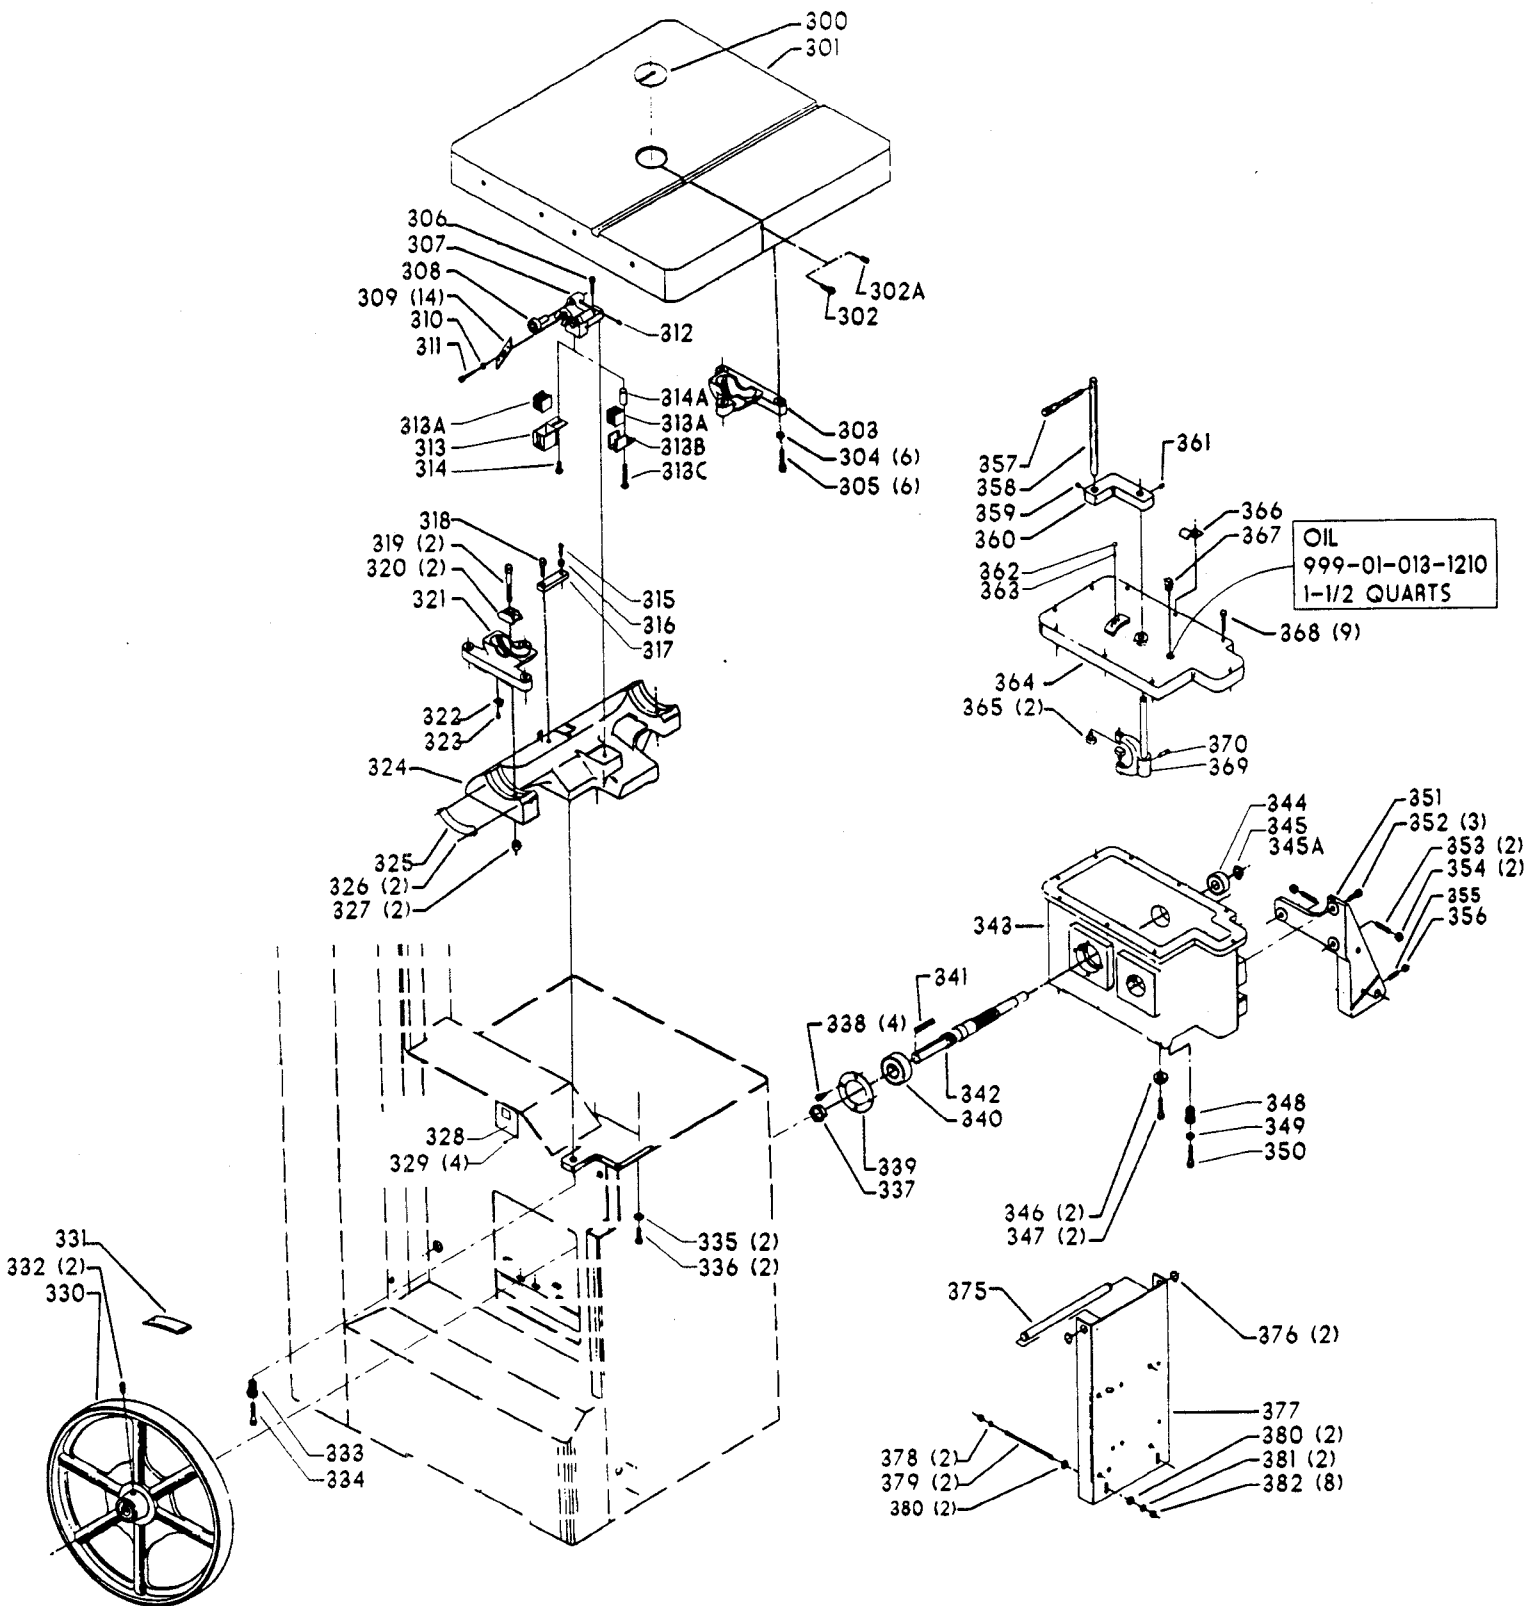

20" METAL CUTTING VARIABLE SPEED BAND SAW (For Units w/Serial No 94D-38976 & Lower)

EARLY MODEL SPEED CONTROL

EARLY MODEL DOOR ASSY

EARLY MODEL CHIP BLOWER

EARLY MODEL UPPER & LOWER BLADE GUIDES

Parts List for 28-662 Type 1

Item Number	Part Number	Description	Qty Required
1	000000-00	No Longer Available	1
2	426050720001	SPEED CHART	1
3	426050555002	GUIDE	1
4	901041900286	SET SCREW	1
5	426053285001	CLUTCH ASSY	1
6	901030100763	CAP SCREW	1
7	901064502250S	DRIVE SCREW	4
8	000000-00	No Longer Available	1
9	901020100554	MACHINE SCREW	1
10	901064502250S	DRIVE SCREW	6
11	426050725030	PLATE	1
12	901020100514	MACHINE SCREW	1
13	426050325001	COUNTER BALANCE	1
14	000000-00	No Longer Available	1
15	489026-00	HEX NUT	1
16	000000-00	No Longer Available	2
17	901020100502	MACHINE SCREW	6
18	000000-00	No Longer Available	1
19	491958-00	LOCK WASHER	8
20	901021400584	SCREW	8
21	000000-00	No Longer Available	1
22	426050685001	LATCH	1
23	5140099-99	LOCK WASHER	2
24	902011201203S	HEX NUT	2
25	901020100561S	MACHINE SCREW	2
26	426047540001	NAMEPLATE	1
27	901064502250S	DRIVE SCREW	4

Parts List for 28-662 Type 1

Item Number	Part Number	Description	Qty Required
55	901041500202	SET SCREW	1
56	426053235002	CHAIN ASSY	1
57	901041900286	SET SCREW	1
58	426050555002	GUIDE	1
59	901020100554	MACHINE SCREW	1
60	000000-00	No Longer Available	2
61	000000-00	No Longer Available	1
62	902011201216	HEX NUT	1
63	000000-00	No Longer Available	1
64	901041500202	SET SCREW	1
65	904100212096	COLLAR	1
66	901041500206	SET SCREW	1
67	438010110021	INSULATOR	1
68	426040175001	BRASS BUSHING	1
69	902010205435S	JAM NUT	2
70	901010600649S	CAP SCREW	2
71	000000-00	No Longer Available	1
72	000000-00	No Longer Available	1
73	426053675002	LEVER ASSY	1
74	905010106716	ROLL PIN	1
75	901041900214	SET SCREW	2
76	489191-00	HEX NUT	2
77	426050315018	REAR COVER	1
78	000000-00	No Longer Available	1
79	901021400584	SCREW	4
81	426050615001	HOSE	1
82	000000-00	No Longer Available	1