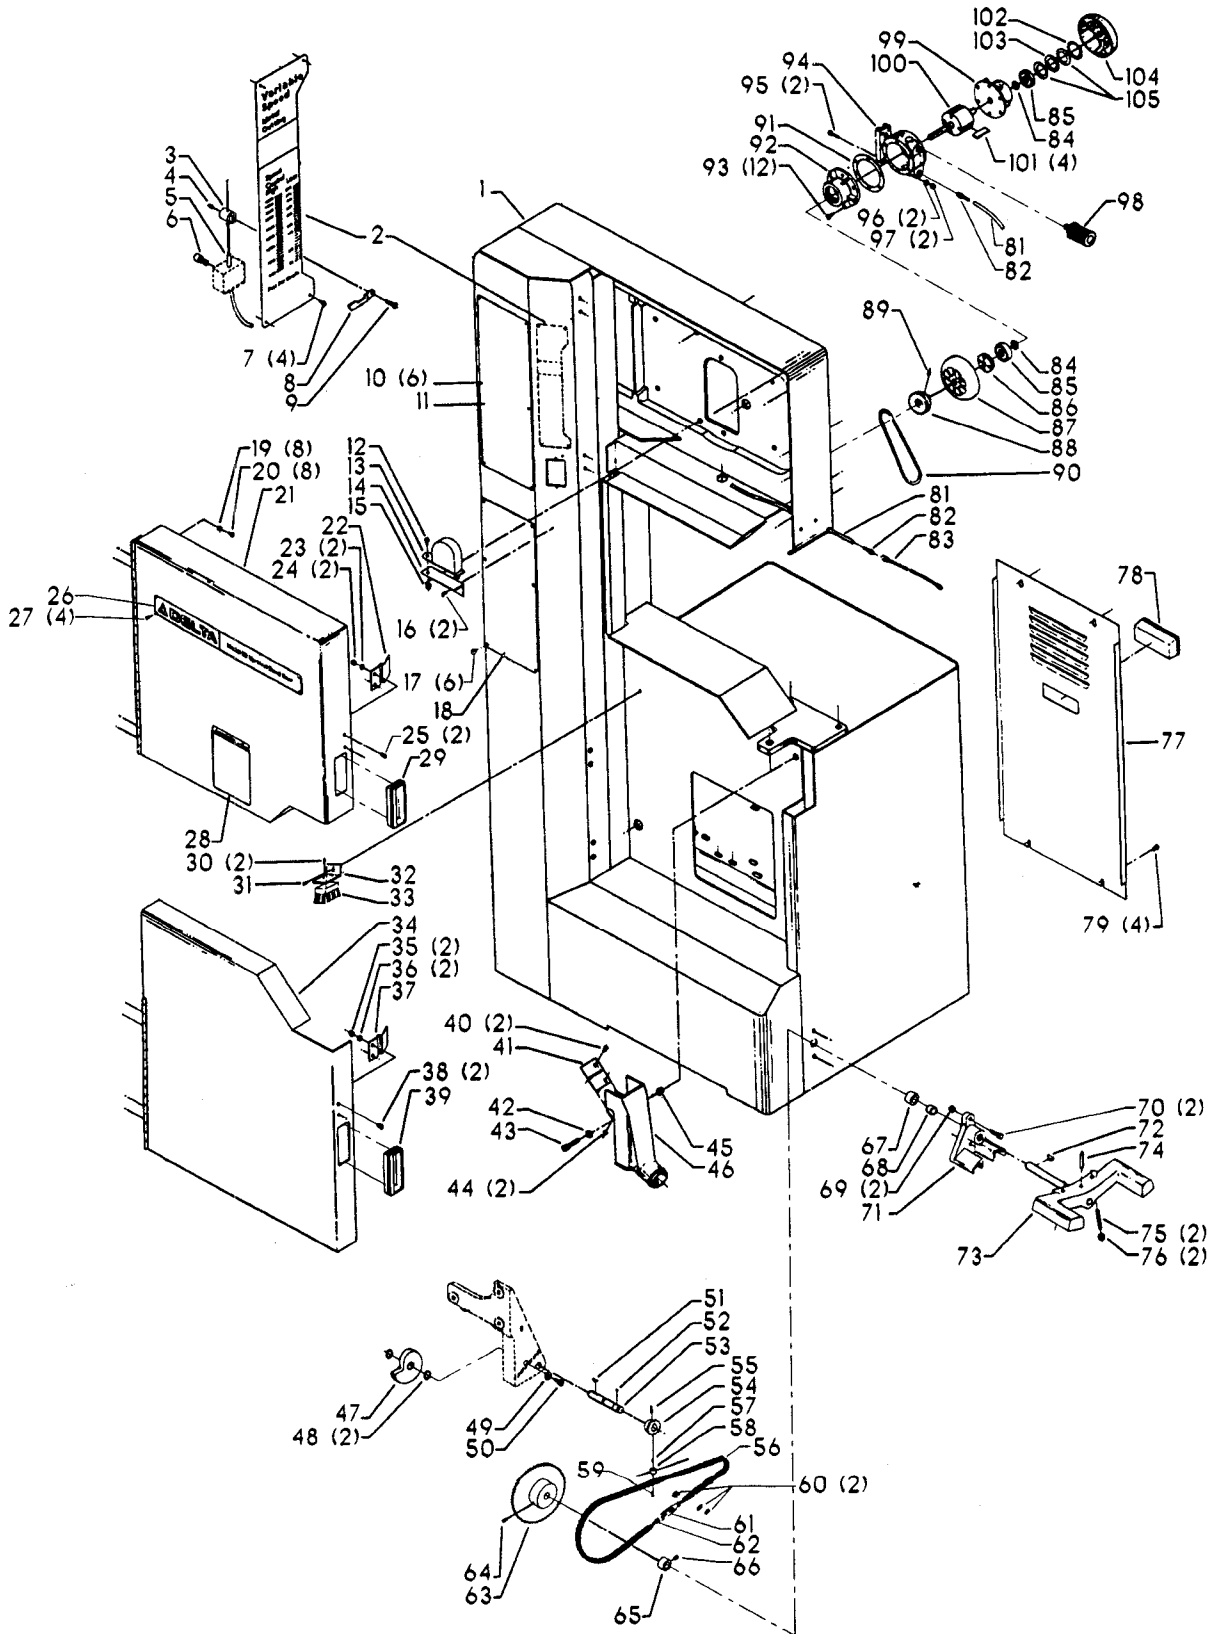

20" METAL CUTTING VARIABLE SPEED BAND SAW (For Units w/Serial No 94D-38976 & Lower)

EARLY MODEL SPEED CONTROL

EARLY MODEL DOOR ASSY

EARLY MODEL CHIP BLOWER

EARLY MODEL UPPER & LOWER BLADE GUIDES

Parts List for 28-662 Type 1

Item Number	Part Number	Description	Qty Required
1	000000-00	No Longer Available	1
2	426050720001	SPEED CHART	1
3	426050555002	GUIDE	1
4	901041900286	SET SCREW	1
5	426053285001	CLUTCH ASSY	1
6	901030100763	CAP SCREW	1
7	901064502250S	DRIVE SCREW	4
8	000000-00	No Longer Available	1
9	901020100554	MACHINE SCREW	1
10	901064502250S	DRIVE SCREW	6
11	426050725030	PLATE	1
12	901020100514	MACHINE SCREW	1
13	426050325001	COUNTER BALANCE	1
14	000000-00	No Longer Available	1
15	489026-00	HEX NUT	1
16	000000-00	No Longer Available	2
17	901020100502	MACHINE SCREW	6
18	000000-00	No Longer Available	1
19	491958-00	LOCK WASHER	8
20	901021400584	SCREW	8
21	000000-00	No Longer Available	1
22	426050685001	LATCH	1
23	5140099-99	LOCK WASHER	2
24	902011201203S	HEX NUT	2
25	901020100561S	MACHINE SCREW	2
26	426047540001	NAMEPLATE	1
27	901064502250S	DRIVE SCREW	4

Parts List for 28-662 Type 1

Item Number	Part Number	Description	Qty Required
55	901041500202	SET SCREW	1
56	426053235002	CHAIN ASSY	1
57	901041900286	SET SCREW	1
58	426050555002	GUIDE	1
59	901020100554	MACHINE SCREW	1
60	000000-00	No Longer Available	2
61	000000-00	No Longer Available	1
62	902011201216	HEX NUT	1
63	000000-00	No Longer Available	1
64	901041500202	SET SCREW	1
65	904100212096	COLLAR	1
66	901041500206	SET SCREW	1
67	438010110021	INSULATOR	1
68	426040175001	BRASS BUSHING	1
69	902010205435S	JAM NUT	2
70	901010600649S	CAP SCREW	2
71	000000-00	No Longer Available	1
72	000000-00	No Longer Available	1
73	426053675002	LEVER ASSY	1
74	905010106716	ROLL PIN	1
75	901041900214	SET SCREW	2
76	489191-00	HEX NUT	2
77	426050315018	REAR COVER	1
78	000000-00	No Longer Available	1
79	901021400584	SCREW	4
81	426050615001	HOSE	1
82	000000-00	No Longer Available	1