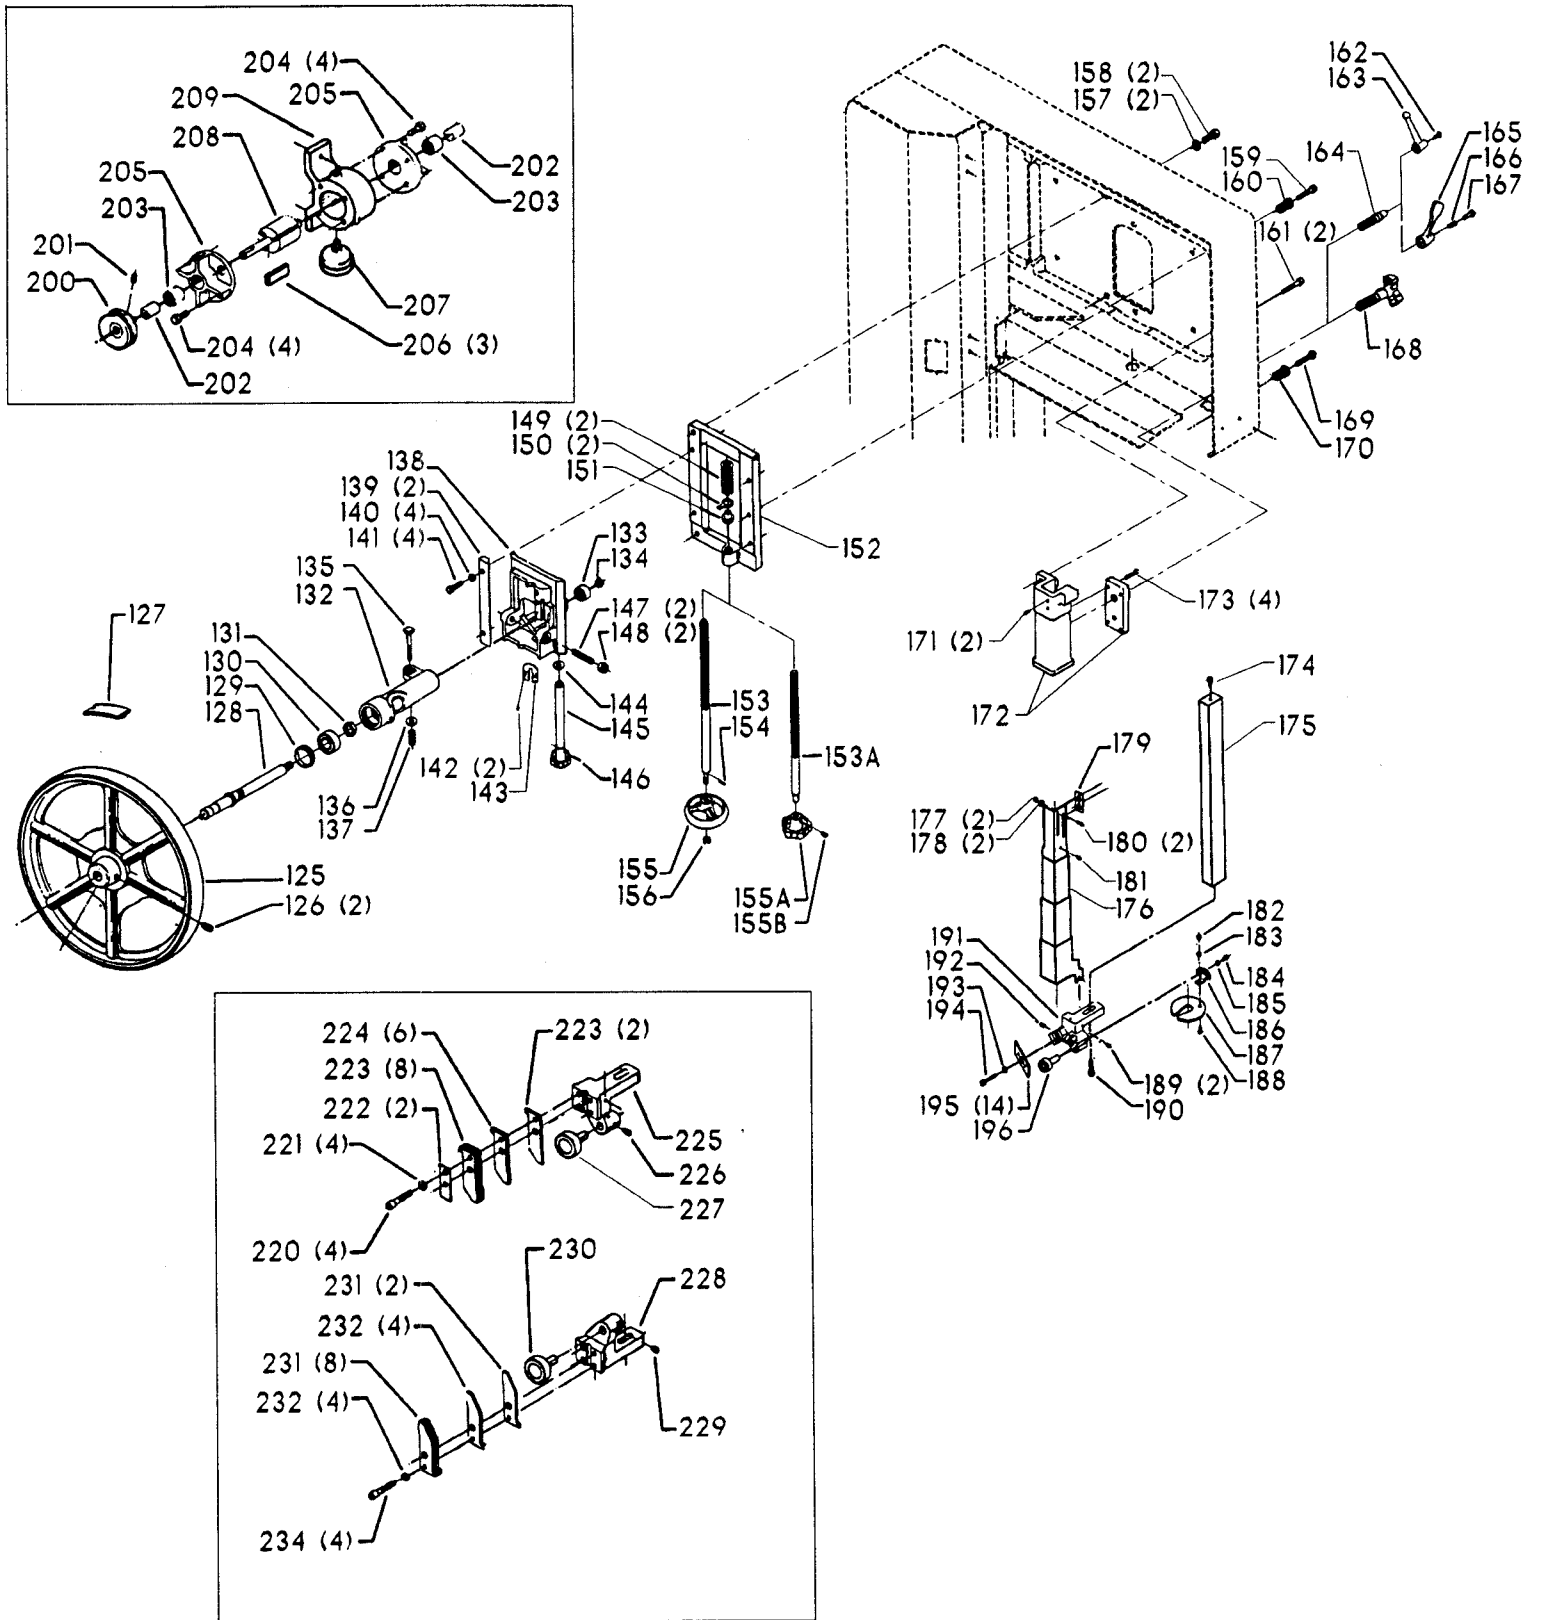

20" METAL CUTTING VARIABLE SPEED BAND SAW (For Units w/Serial No 94D-38976 & Lower)

EARLY MODEL SPEED CONTROL

EARLY MODEL DOOR ASSY

EARLY MODEL CHIP BLOWER

EARLY MODEL UPPER & LOWER BLADE GUIDES

Parts List for 28-662 Type 1

Item Number	Part Number	Description	Qty Required
1	000000-00	No Longer Available	1
2	426050720001	SPEED CHART	1
3	426050555002	GUIDE	1
4	901041900286	SET SCREW	1
5	426053285001	CLUTCH ASSY	1
6	901030100763	CAP SCREW	1
7	901064502250S	DRIVE SCREW	4
8	000000-00	No Longer Available	1
9	901020100554	MACHINE SCREW	1
10	901064502250S	DRIVE SCREW	6
11	426050725030	PLATE	1
12	901020100514	MACHINE SCREW	1
13	426050325001	COUNTER BALANCE	1
14	000000-00	No Longer Available	1
15	489026-00	HEX NUT	1
16	000000-00	No Longer Available	2
17	901020100502	MACHINE SCREW	6
18	000000-00	No Longer Available	1
19	491958-00	LOCK WASHER	8
20	901021400584	SCREW	8
21	000000-00	No Longer Available	1
22	426050685001	LATCH	1
23	5140099-99	LOCK WASHER	2
24	902011201203S	HEX NUT	2
25	901020100561S	MACHINE SCREW	2
26	426047540001	NAMEPLATE	1
27	901064502250S	DRIVE SCREW	4

Parts List for 28-662 Type 1

Item Number	Part Number	Description	Qty Required
55	901041500202	SET SCREW	1
56	426053235002	CHAIN ASSY	1
57	901041900286	SET SCREW	1
58	426050555002	GUIDE	1
59	901020100554	MACHINE SCREW	1
60	000000-00	No Longer Available	2
61	000000-00	No Longer Available	1
62	902011201216	HEX NUT	1
63	000000-00	No Longer Available	1
64	901041500202	SET SCREW	1
65	904100212096	COLLAR	1
66	901041500206	SET SCREW	1
67	438010110021	INSULATOR	1
68	426040175001	BRASS BUSHING	1
69	902010205435S	JAM NUT	2
70	901010600649S	CAP SCREW	2
71	000000-00	No Longer Available	1
72	000000-00	No Longer Available	1
73	426053675002	LEVER ASSY	1
74	905010106716	ROLL PIN	1
75	901041900214	SET SCREW	2
76	489191-00	HEX NUT	2
77	426050315018	REAR COVER	1
78	000000-00	No Longer Available	1
79	901021400584	SCREW	4
81	426050615001	HOSE	1
82	000000-00	No Longer Available	1