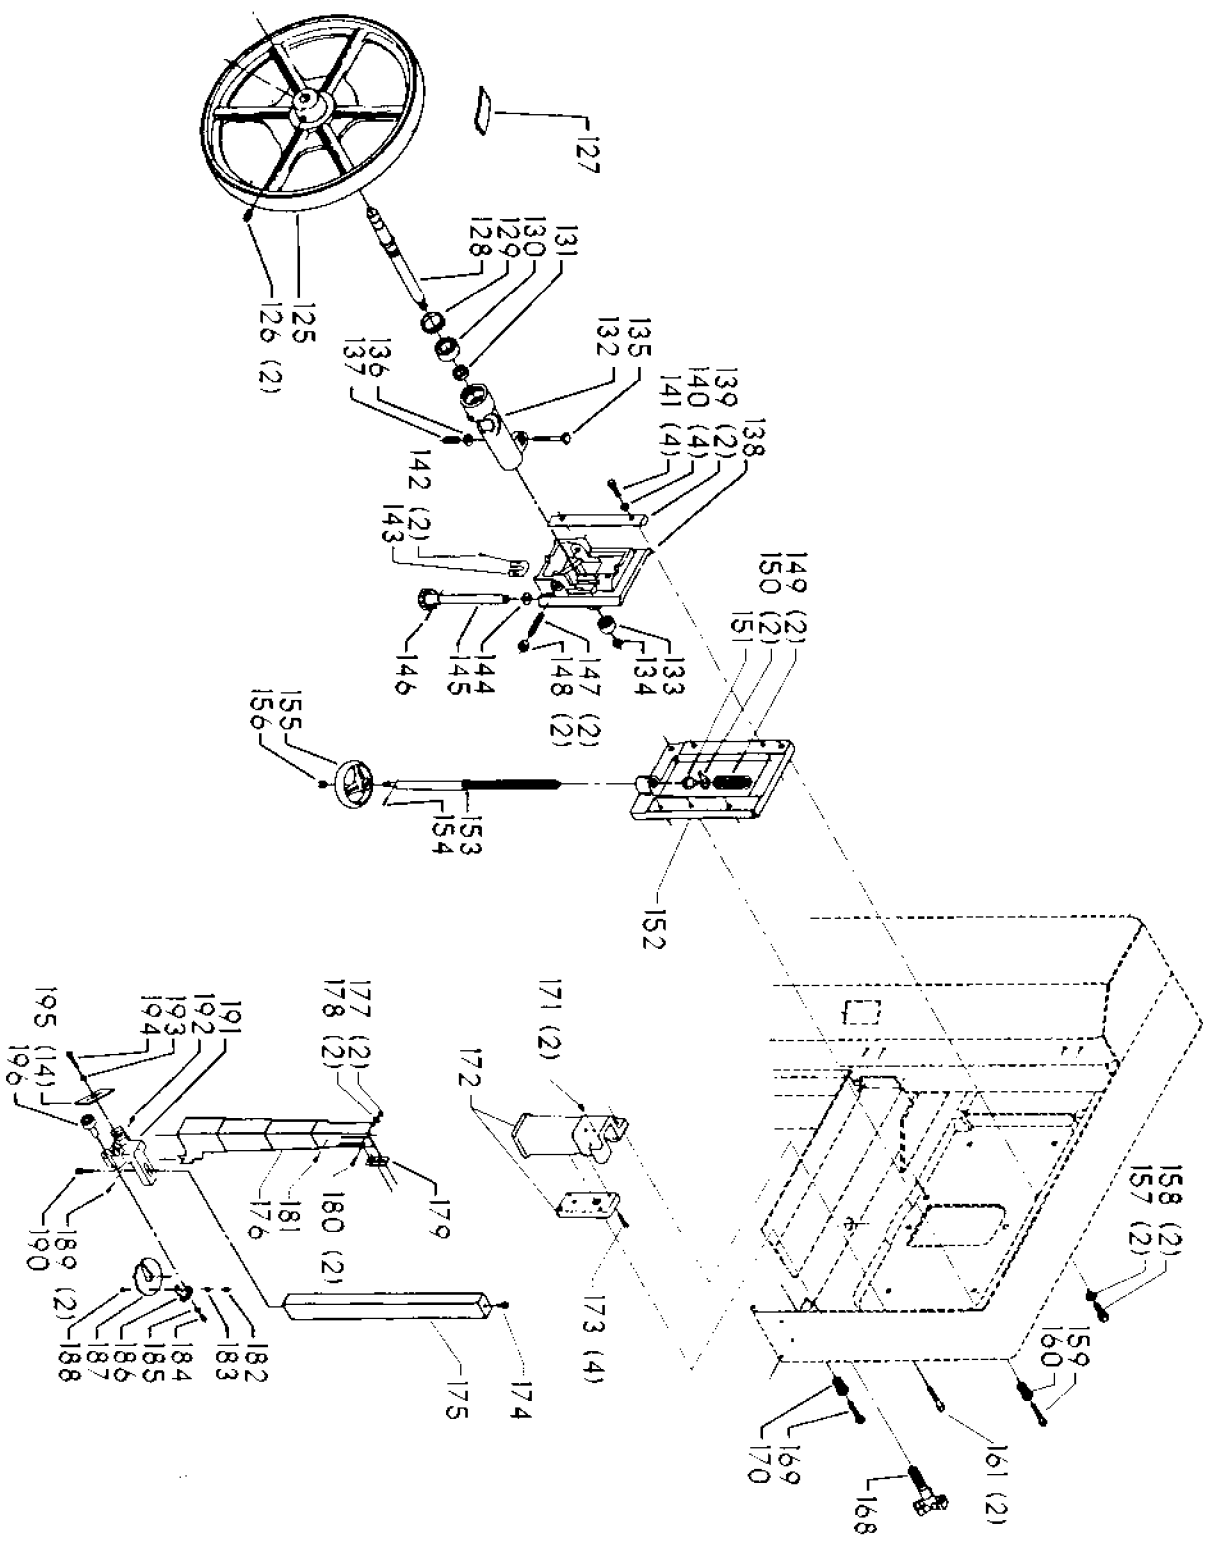

VARIABLE SPEED BAND SAW (For Units w/Serial No 94-D38977 & Higher)

DATED 4-29-94

Parts List for 28-663 Type 2

Item Number	Part Number	Description	Qty Required
1	000000-00	No Longer Available	1
2	426050720001	SPEED CHART	1
3	426050555002	GUIDE	1
4	901041900286	SET SCREW	1
5	426053285001	CLUTCH ASSY	1
6	901030100763	CAP SCREW	1
7	901064502250S	DRIVE SCREW	4
8	000000-00	No Longer Available	1
9	901020100554	MACHINE SCREW	1
10	901064502250S	DRIVE SCREW	6
11	426050725030	PLATE	1
12	901020100514	MACHINE SCREW	1
13	426050325001	COUNTER BALANCE	1
14	000000-00	No Longer Available	1
15	489026-00	HEX NUT	1
16	000000-00	No Longer Available	2
17	901020100502	MACHINE SCREW	6
18	000000-00	No Longer Available	1
19	491958-00	LOCK WASHER	8
20	901021400584	SCREW	8
21	000000-00	No Longer Available	1
22	426050685001	LATCH	1
23	5140099-99	LOCK WASHER	2
24	902011201203S	HEX NUT	2
25	901020100561S	MACHINE SCREW	2
26	426047540001	NAMEPLATE	1
27	901064502250S	DRIVE SCREW	4

Parts List for 28-663 Type 2

Item Number	Part Number	Description	Qty Required
55	901041500202	SET SCREW	1
56	426053235002	CHAIN ASSY	1
57	901041900286	SET SCREW	1
58	426050555002	GUIDE	1
59	901020100554	MACHINE SCREW	1
60	000000-00	No Longer Available	2
61	000000-00	No Longer Available	1
62	902011201216	HEX NUT	1
63	000000-00	No Longer Available	1
64	901041500202	SET SCREW	1
65	904100212096	COLLAR	1
66	901041500206	SET SCREW	1
68	426040175001	BRASS BUSHING	1
69	902010205435S	JAM NUT	2
70	901010600649S	CAP SCREW	2
71	000000-00	No Longer Available	1
72	000000-00	No Longer Available	1
73	426053675002	LEVER ASSY	1
74	905010106716	ROLL PIN	1
75	901041900214	SET SCREW	2
76	489191-00	HEX NUT	2
77	426050315018	REAR COVER	1
78	000000-00	No Longer Available	1
79	901021400584	SCREW	4
81	426050615001	HOSE	1
82	000000-00	No Longer Available	1
83	426053615001	HOSE ASSY	1