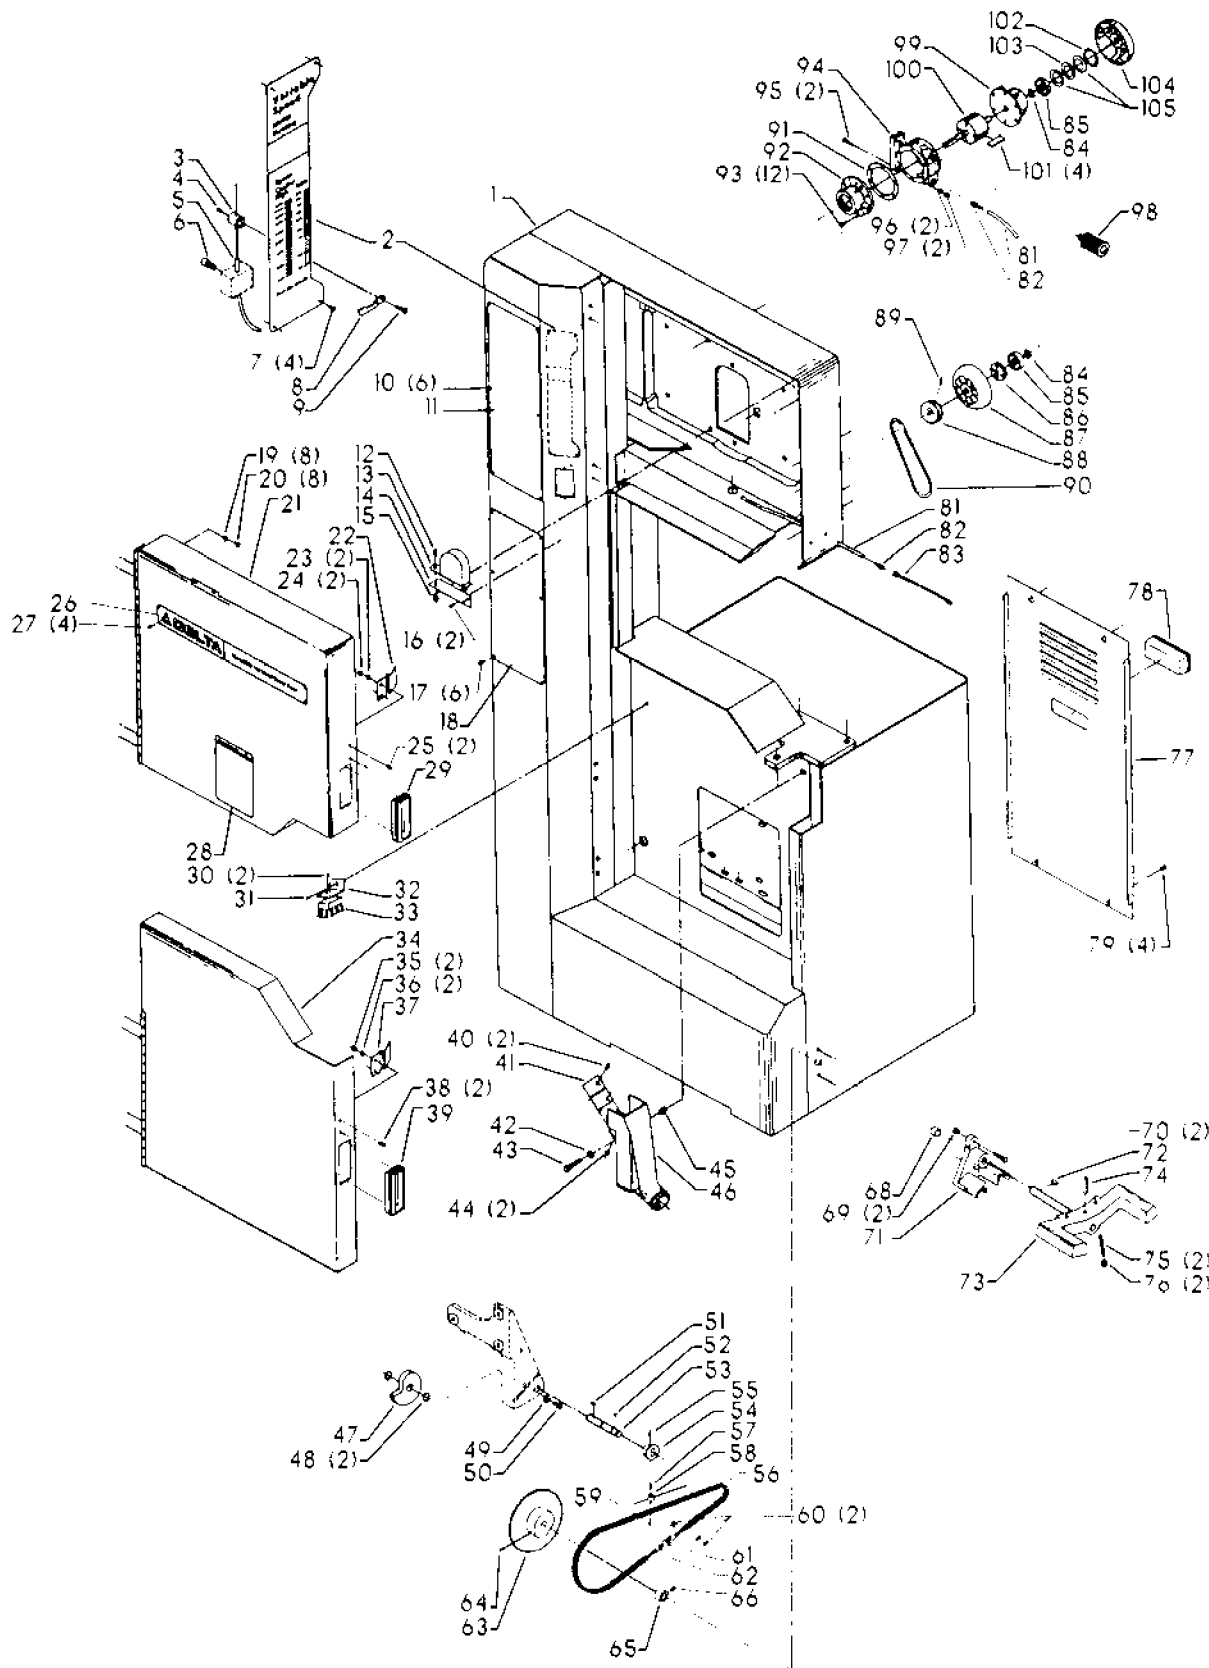

VARIABLE SPEED BAND SAW (For Units w/Serial No 94-D38977 & Higher)

DATED 4-29-94

Parts List for 28-663 Type 2

Item Number	Part Number	Description	Qty Required
1	000000-00	No Longer Available	1
2	426050720001	SPEED CHART	1
3	426050555002	GUIDE	1
4	901041900286	SET SCREW	1
5	426053285001	CLUTCH ASSY	1
6	901030100763	CAP SCREW	1
7	901064502250S	DRIVE SCREW	4
8	000000-00	No Longer Available	1
9	901020100554	MACHINE SCREW	1
10	901064502250S	DRIVE SCREW	6
11	426050725030	PLATE	1
12	901020100514	MACHINE SCREW	1
13	426050325001	COUNTER BALANCE	1
14	000000-00	No Longer Available	1
15	489026-00	HEX NUT	1
16	000000-00	No Longer Available	2
17	901020100502	MACHINE SCREW	6
18	000000-00	No Longer Available	1
19	491958-00	LOCK WASHER	8
20	901021400584	SCREW	8
21	000000-00	No Longer Available	1
22	426050685001	LATCH	1
23	5140099-99	LOCK WASHER	2
24	902011201203S	HEX NUT	2
25	901020100561S	MACHINE SCREW	2
26	426047540001	NAMEPLATE	1
27	901064502250S	DRIVE SCREW	4

Parts List for 28-663 Type 2

Item Number	Part Number	Description	Qty Required
55	901041500202	SET SCREW	1
56	426053235002	CHAIN ASSY	1
57	901041900286	SET SCREW	1
58	426050555002	GUIDE	1
59	901020100554	MACHINE SCREW	1
60	000000-00	No Longer Available	2
61	000000-00	No Longer Available	1
62	902011201216	HEX NUT	1
63	000000-00	No Longer Available	1
64	901041500202	SET SCREW	1
65	904100212096	COLLAR	1
66	901041500206	SET SCREW	1
68	426040175001	BRASS BUSHING	1
69	902010205435S	JAM NUT	2
70	901010600649S	CAP SCREW	2
71	000000-00	No Longer Available	1
72	000000-00	No Longer Available	1
73	426053675002	LEVER ASSY	1
74	905010106716	ROLL PIN	1
75	901041900214	SET SCREW	2
76	489191-00	HEX NUT	2
77	426050315018	REAR COVER	1
78	000000-00	No Longer Available	1
79	901021400584	SCREW	4
81	426050615001	HOSE	1
82	000000-00	No Longer Available	1
83	426053615001	HOSE ASSY	1