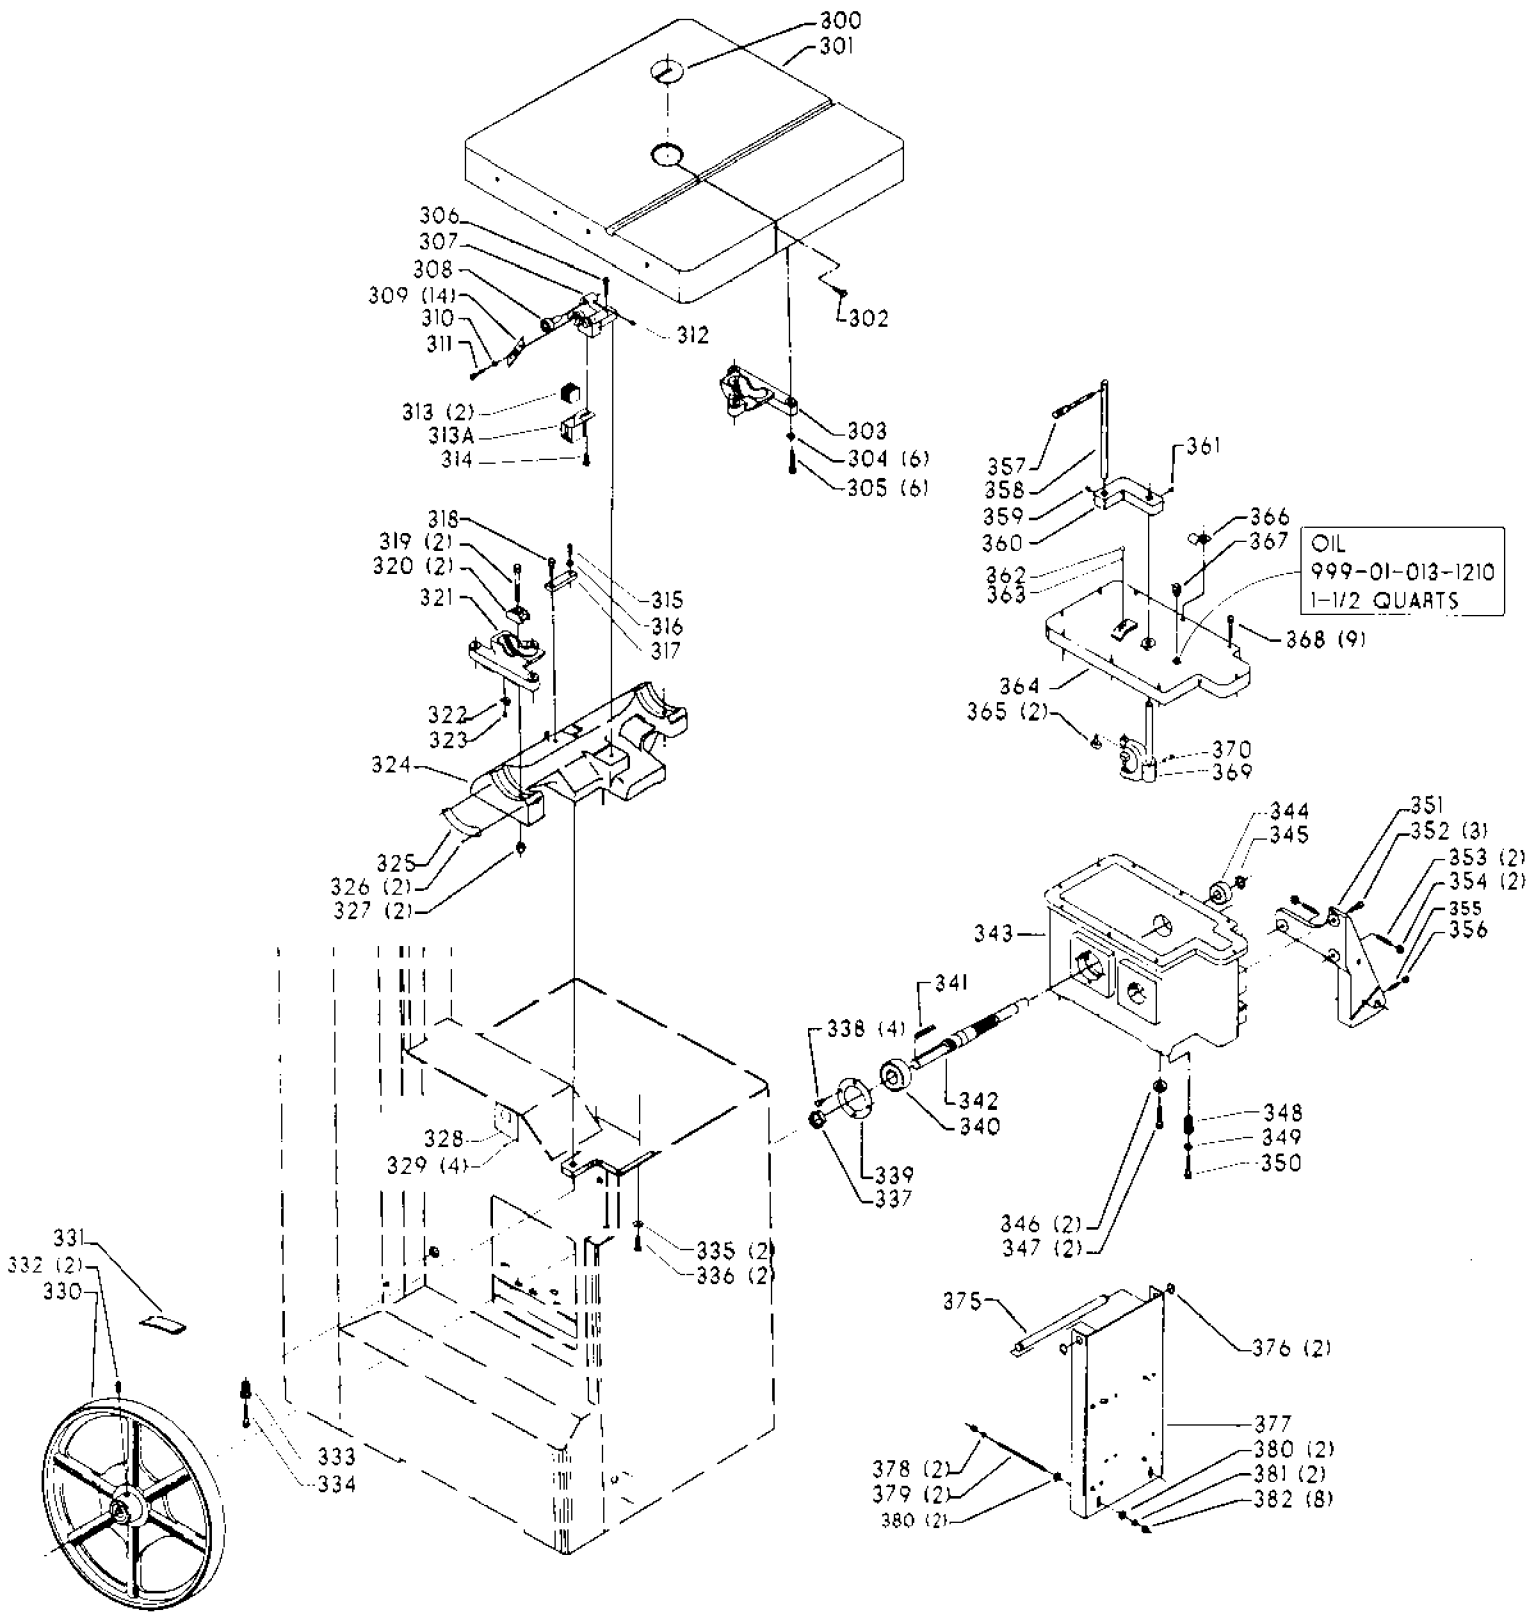

VARIABLE SPEED BAND SAW (For Units w/Serial No 94-D38977 & Higher)

DATED 4-29-94

Parts List for 28-663 Type 2

Item Number	Part Number	Description	Qty Required
1	000000-00	No Longer Available	1
2	426050720001	SPEED CHART	1
3	426050555002	GUIDE	1
4	901041900286	SET SCREW	1
5	426053285001	CLUTCH ASSY	1
6	901030100763	CAP SCREW	1
7	901064502250S	DRIVE SCREW	4
8	000000-00	No Longer Available	1
9	901020100554	MACHINE SCREW	1
10	901064502250S	DRIVE SCREW	6
11	426050725030	PLATE	1
12	901020100514	MACHINE SCREW	1
13	426050325001	COUNTER BALANCE	1
14	000000-00	No Longer Available	1
15	489026-00	HEX NUT	1
16	000000-00	No Longer Available	2
17	901020100502	MACHINE SCREW	6
18	000000-00	No Longer Available	1
19	491958-00	LOCK WASHER	8
20	901021400584	SCREW	8
21	000000-00	No Longer Available	1
22	426050685001	LATCH	1
23	5140099-99	LOCK WASHER	2
24	902011201203S	HEX NUT	2
25	901020100561S	MACHINE SCREW	2
26	426047540001	NAMEPLATE	1
27	901064502250S	DRIVE SCREW	4

Parts List for 28-663 Type 2

Item Number	Part Number	Description	Qty Required
55	901041500202	SET SCREW	1
56	426053235002	CHAIN ASSY	1
57	901041900286	SET SCREW	1
58	426050555002	GUIDE	1
59	901020100554	MACHINE SCREW	1
60	000000-00	No Longer Available	2
61	000000-00	No Longer Available	1
62	902011201216	HEX NUT	1
63	000000-00	No Longer Available	1
64	901041500202	SET SCREW	1
65	904100212096	COLLAR	1
66	901041500206	SET SCREW	1
68	426040175001	BRASS BUSHING	1
69	902010205435S	JAM NUT	2
70	901010600649S	CAP SCREW	2
71	000000-00	No Longer Available	1
72	000000-00	No Longer Available	1
73	426053675002	LEVER ASSY	1
74	905010106716	ROLL PIN	1
75	901041900214	SET SCREW	2
76	489191-00	HEX NUT	2
77	426050315018	REAR COVER	1
78	000000-00	No Longer Available	1
79	901021400584	SCREW	4
81	426050615001	HOSE	1
82	000000-00	No Longer Available	1
83	426053615001	HOSE ASSY	1