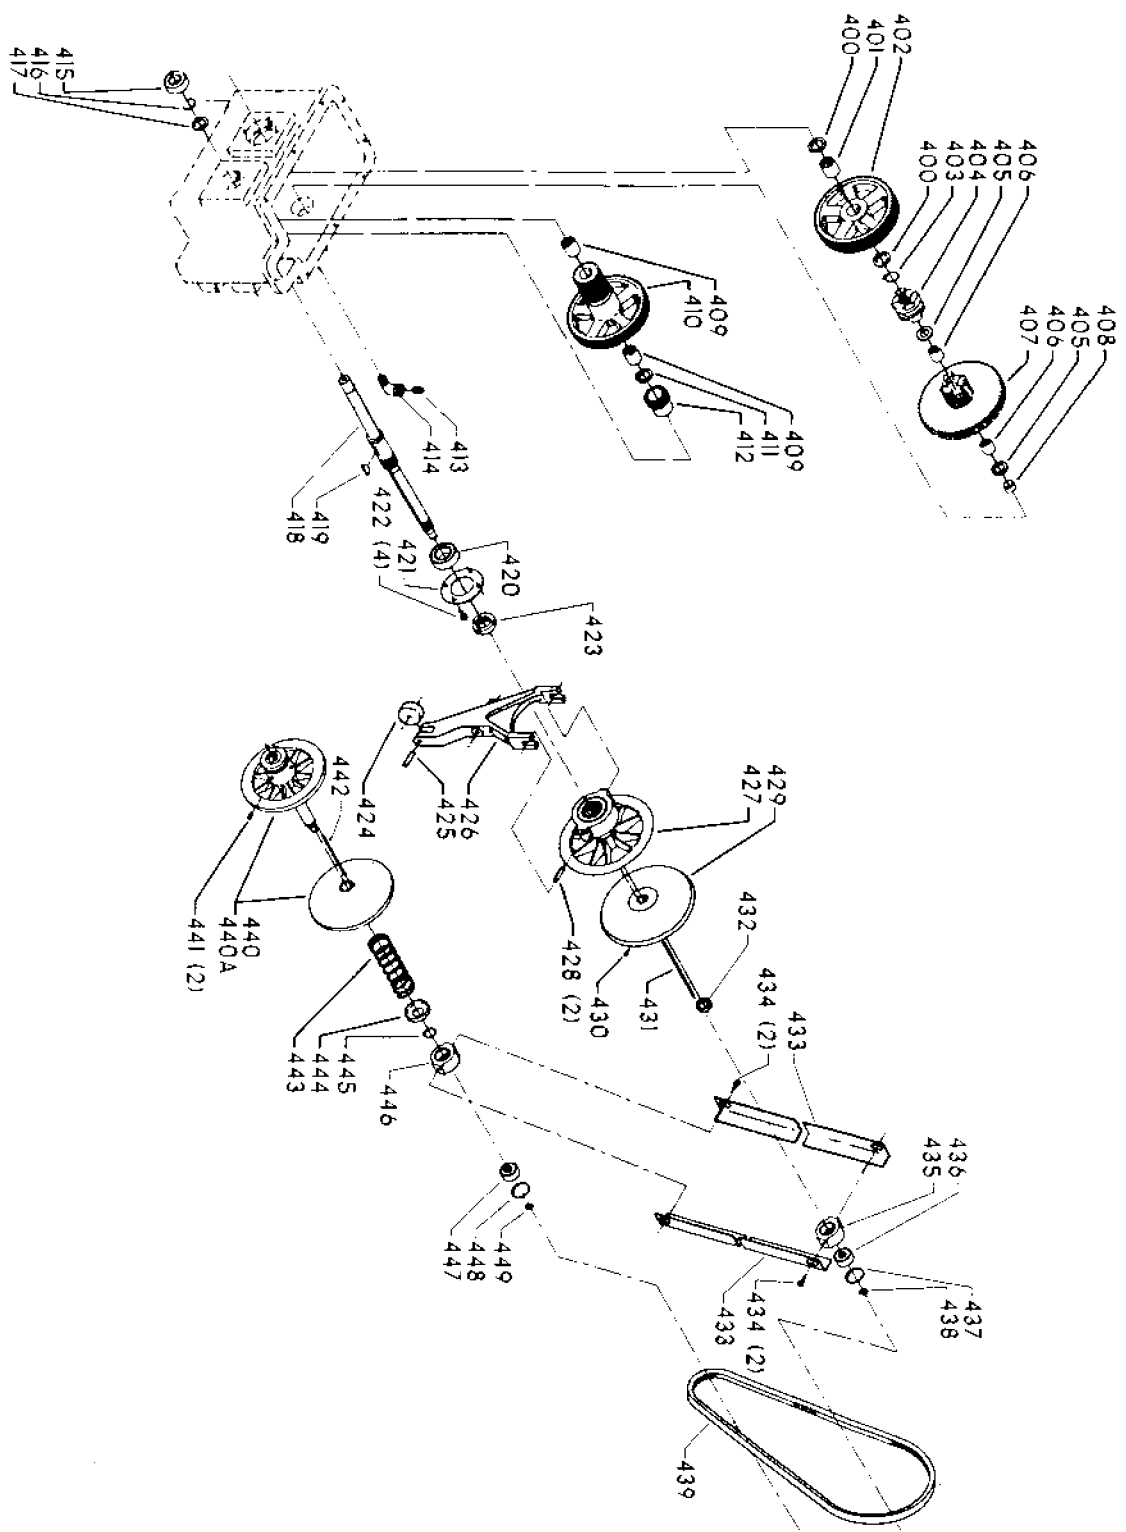

VARIABLE SPEED BAND SAW (For Units w/Serial No 94-D38977 & Higher)

DATED 4-29-94

Parts List for 28-663 Type 2

Item Number	Part Number	Description	Qty Required
1	000000-00	No Longer Available	1
2	426050720001	SPEED CHART	1
3	426050555002	GUIDE	1
4	901041900286	SET SCREW	1
5	426053285001	CLUTCH ASSY	1
6	901030100763	CAP SCREW	1
7	901064502250S	DRIVE SCREW	4
8	000000-00	No Longer Available	1
9	901020100554	MACHINE SCREW	1
10	901064502250S	DRIVE SCREW	6
11	426050725030	PLATE	1
12	901020100514	MACHINE SCREW	1
13	426050325001	COUNTER BALANCE	1
14	000000-00	No Longer Available	1
15	489026-00	HEX NUT	1
16	000000-00	No Longer Available	2
17	901020100502	MACHINE SCREW	6
18	000000-00	No Longer Available	1
19	491958-00	LOCK WASHER	8
20	901021400584	SCREW	8
21	000000-00	No Longer Available	1
22	426050685001	LATCH	1
23	5140099-99	LOCK WASHER	2
24	902011201203S	HEX NUT	2
25	901020100561S	MACHINE SCREW	2
26	426047540001	NAMEPLATE	1
27	901064502250S	DRIVE SCREW	4

Parts List for 28-663 Type 2

Item Number	Part Number	Description	Qty Required
55	901041500202	SET SCREW	1
56	426053235002	CHAIN ASSY	1
57	901041900286	SET SCREW	1
58	426050555002	GUIDE	1
59	901020100554	MACHINE SCREW	1
60	000000-00	No Longer Available	2
61	000000-00	No Longer Available	1
62	902011201216	HEX NUT	1
63	000000-00	No Longer Available	1
64	901041500202	SET SCREW	1
65	904100212096	COLLAR	1
66	901041500206	SET SCREW	1
68	426040175001	BRASS BUSHING	1
69	902010205435S	JAM NUT	2
70	901010600649S	CAP SCREW	2
71	000000-00	No Longer Available	1
72	000000-00	No Longer Available	1
73	426053675002	LEVER ASSY	1
74	905010106716	ROLL PIN	1
75	901041900214	SET SCREW	2
76	489191-00	HEX NUT	2
77	426050315018	REAR COVER	1
78	000000-00	No Longer Available	1
79	901021400584	SCREW	4
81	426050615001	HOSE	1
82	000000-00	No Longer Available	1
83	426053615001	HOSE ASSY	1