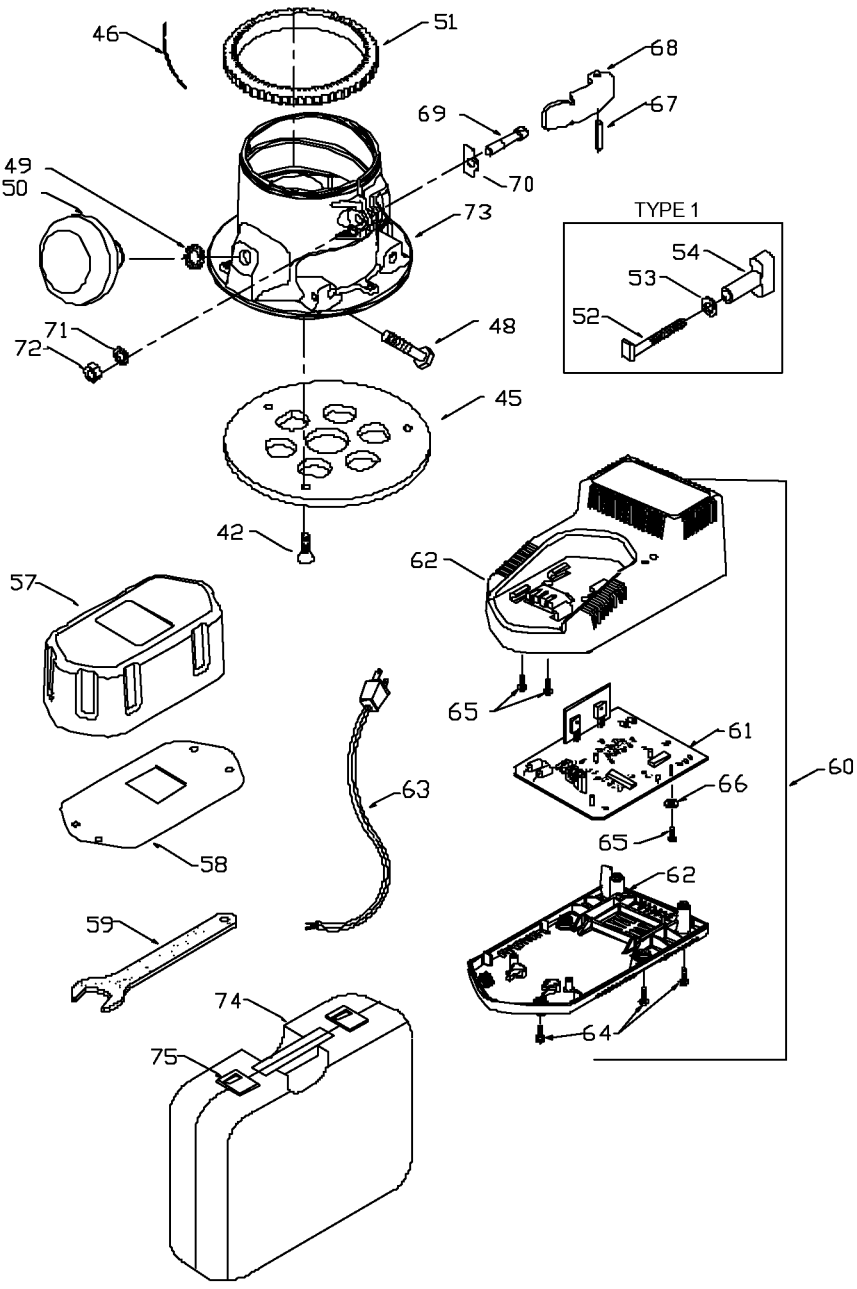

PORTER-CABLE

19.2V BATTERY ROUTER

WARNING: Electrical repairs should only be attempted by trained repairmen. Contact the nearest Porter-Cable Service Center or other competent repair center

290
1001

Parts List for 290 Type 2

Item Number	Part Number	Description	Qty Required
1	901566	MOTOR	1
2	878064SV	BEARING	1
3	802426	RING	1
4	901564	MOTOR HOUSING	1
5	883485	SCREW	10
6	42999	1/4 INCH COLLET ASSY	1
6	42975	3/8 INCH COLLET ASSY	1
6	42975	3/8 INCH COLLET ASSY	1
6	42950	1/2 INCH COLLET ASSY	1
6	876671	COLLET 1/2 INCH	1
6	876669	COLLET 1/4 INCH	1
6	876670	COLLET 3/8 INCH	1
7	823030	SNAP-RING	1
8	875893	COLLET NUT	1
9	000000-00	No Longer Available	1
10	000000-00	No Longer Available	1
11	698709	SPRING	1
12	901287	SPINDLE LOCK RETAINE	1
13	899787	SWITCH	1
14	899788	SWITCH BUTTON	1
15	899789	SWITCH LINK	1
16	901568	HOUSING SET	1
17	893792	SCREW	10
18	894662	CONTACT PLATE	1
19	891352	RELEASE BUTTON	1
20	891353	SPRING	1
22	901140	BEARING ADAPTOR	1

Parts List for 290 Type 2

Item Number	Part Number	Description	Qty Required
23	901575	BRUSH	2
25	901090	MOTOR MOUNT	1
26	897120	SCREW	10
42	688860	SCREW	10
45	875807	SUB BASE	1
45	42186	ROUTER SUB-BASE	1
46	800869	SPRING	3
48	802306	HEX HEAD SCREW	10
49	802425	WASHER	10
50	800995	BASE KNOB	2
51	872998	DEPTH RING	1
57	5140070-56	19.2V BATTERY	1
57	5140070-56	19.2V BATTERY	1
57	5140070-56	19.2V BATTERY	1
58	000000-00	No Longer Available	1
58	901562	BATTERY TOP	1
59	A22709	OPEN-END WRENCH	1
60	8924	UNIVERSAL CHARGER	1
60	8924	UNIVERSAL CHARGER	1
61	8924	UNIVERSAL CHARGER	1
62	8924	UNIVERSAL CHARGER	1
63	000000-00	No Longer Available	1
64	000000-00	No Longer Available	10
65	000000-00	No Longer Available	1
66	895781	WASHER	10
74	899798	CARRYING CASE	1
75	887712	LATCH CARRYING CASE	1