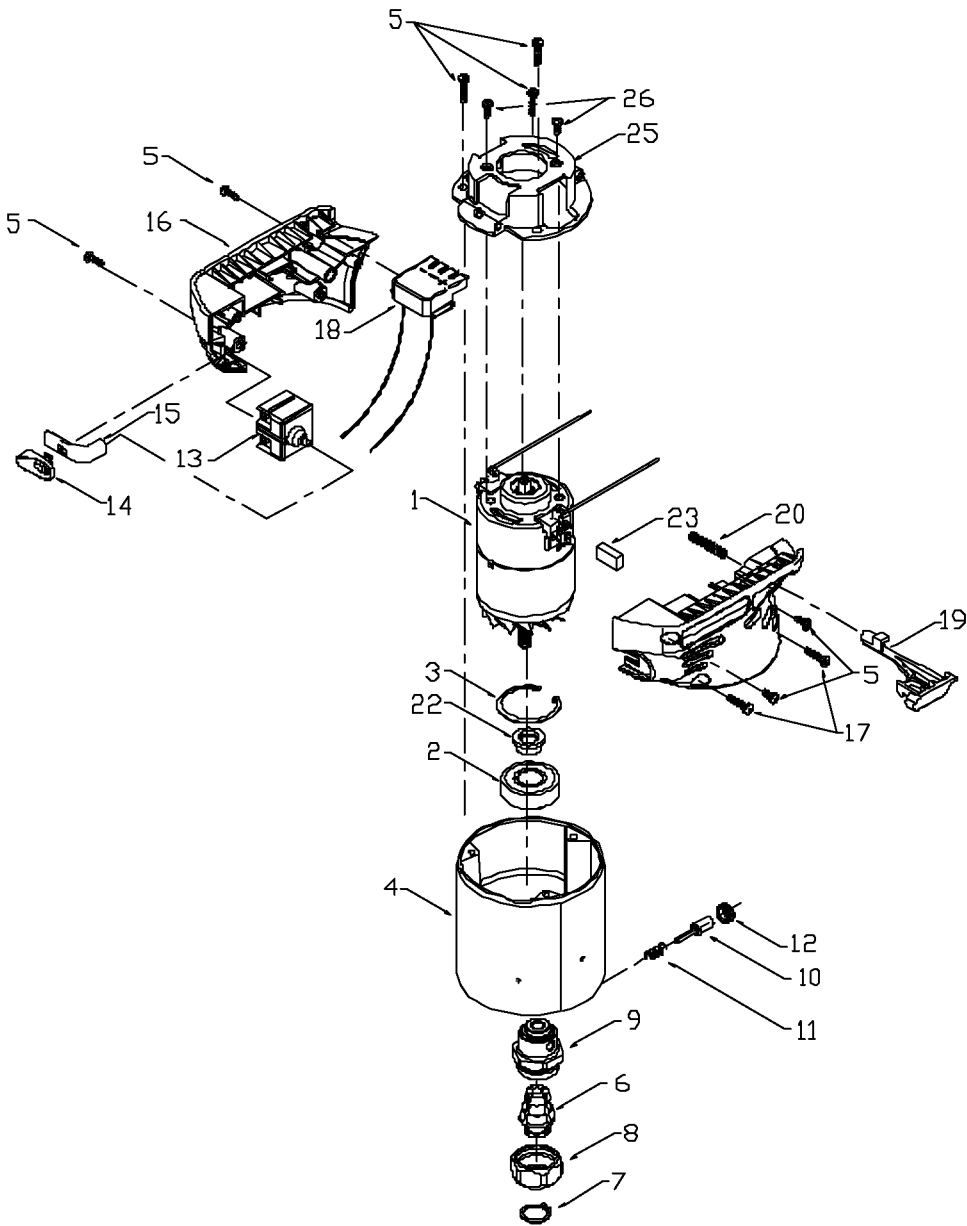

PORTER-CABLE

19.2V BATTERY ROUTER

WARNING: Electrical repairs should only be attempted by trained repairmen. Contact the nearest Porter-Cable Service Center or other competent repair center

290
1001

Parts List for 290 Type 2

Item Number	Part Number	Description	Qty Required
1	901566	MOTOR	1
2	878064SV	BEARING	1
3	802426	RING	1
4	901564	MOTOR HOUSING	1
5	883485	SCREW	10
6	42999	1/4 INCH COLLET ASSY	1
6	42975	3/8 INCH COLLET ASSY	1
6	42975	3/8 INCH COLLET ASSY	1
6	42950	1/2 INCH COLLET ASSY	1
6	876671	COLLET 1/2 INCH	1
6	876669	COLLET 1/4 INCH	1
6	876670	COLLET 3/8 INCH	1
7	823030	SNAP-RING	1
8	875893	COLLET NUT	1
9	000000-00	No Longer Available	1
10	000000-00	No Longer Available	1
11	698709	SPRING	1
12	901287	SPINDLE LOCK RETAINE	1
13	899787	SWITCH	1
14	899788	SWITCH BUTTON	1
15	899789	SWITCH LINK	1
16	901568	HOUSING SET	1
17	893792	SCREW	10
18	894662	CONTACT PLATE	1
19	891352	RELEASE BUTTON	1
20	891353	SPRING	1
22	901140	BEARING ADAPTOR	1

Parts List for 290 Type 2

Item Number	Part Number	Description	Qty Required
23	901575	BRUSH	2
25	901090	MOTOR MOUNT	1
26	897120	SCREW	10
42	688860	SCREW	10
45	875807	SUB BASE	1
45	42186	ROUTER SUB-BASE	1
46	800869	SPRING	3
48	802306	HEX HEAD SCREW	10
49	802425	WASHER	10
50	800995	BASE KNOB	2
51	872998	DEPTH RING	1
57	5140070-56	19.2V BATTERY	1
57	5140070-56	19.2V BATTERY	1
57	5140070-56	19.2V BATTERY	1
58	000000-00	No Longer Available	1
58	901562	BATTERY TOP	1
59	A22709	OPEN-END WRENCH	1
60	8924	UNIVERSAL CHARGER	1
60	8924	UNIVERSAL CHARGER	1
61	8924	UNIVERSAL CHARGER	1
62	8924	UNIVERSAL CHARGER	1
63	000000-00	No Longer Available	1
64	000000-00	No Longer Available	10
65	000000-00	No Longer Available	1
66	895781	WASHER	10
74	899798	CARRYING CASE	1
75	887712	LATCH CARRYING CASE	1