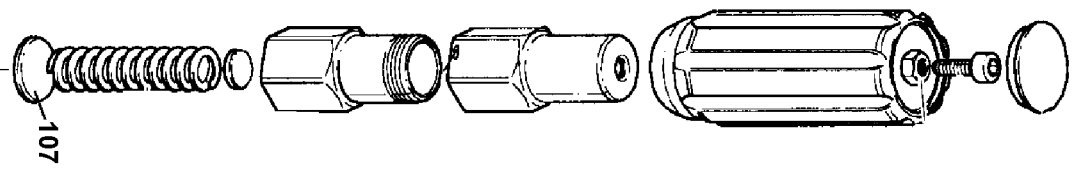

PK16856 - XRV35G30D - AR - REPAIR KIT

AR-1828 Valve Kit

AR-2757 Plunger Kit

AR-1856 Oil Seal Kit

AR-1857 Water Seal Kit

PK16856 - XRV35G30D - AR - PUMP

20242 - AR - UNLOADER REPAIR KIT

AR-2611 O-Ring Kit

Parts List for 3035WB Type 0

Item Number	Part Number	Description	Qty Required
1	AR-960160	O-RING	1
2	AR-960090	PLUG	1
5	AR-880581	PLUG	1
6	AR-820510	O-RING	1
11	AR-960110	RING SUPPORT	1
13	AR-1380090	GUIDE PISTON	1
17	000000-00	No Longer Available	1
18	000000-00	No Longer Available	1
20	000000-00	No Longer Available	1
22	AR-880130	CAP OIL	1
23	AR-962010	NUT	1
24	000000-00	No Longer Available	1
26	000000-00	No Longer Available	1
27	000000-00	No Longer Available	1
28	000000-00	No Longer Available	1
29	AR-1380060	PIN PISTON	1
30	000000-00	No Longer Available	1
31	000000-00	No Longer Available	1
32	000000-00	No Longer Available	1
33	000000-00	No Longer Available	1
35	000000-00	No Longer Available	1
35	AR-1789010	COVER COMPLETE	1
36	000000-00	No Longer Available	1
40	AR-1380530	SHIM 5MM 0	1
40	000000-00	No Longer Available	1
40	AR-1380120	SHIM 1MM 0	1
40	AR-1380130	SHIM 2MM 0	1

Parts List for 3035WB Type 0

Item Number	Part Number	Description	Qty Required
42	AR-740290	O-RING	1
43	AR-880530	PLUG	1
46	AR-880530	PLUG	1
47	AR-180101	O-RING	1
48	AR-820361	PLUG	1
49	000000-00	No Longer Available	1
50	AR-820150	SCREW	1
60	AR-1380320	BEARING	1
70	000000-00	No Longer Available	1
71	AR-180030	SCREW	1
72	AR-1381850	WASHER	1
73	AR-820440	SCREW GRUB	1
76	AR-20242	UNLOADER	1
77	AR-1828	KIT VALVE	1
78	AR-2546	KIT PLUNGER	1
79	AR-1856	KIT OIL SEAL	1
80	AR-1857	KIT WATER SEAL	1
101	AR-1560051	ADAPTER	1
102	AR-1080540	PISTON UPPER	1
103	AR-1540272	SCREW	1
104	AR-1560010	OUTLET BODY	1
105	AR-1560640	FITTING	1
106	AR-1540090	FITTING	1
107	AR-1080610	PLATE	1
109	AR-1560111	NIPPLE 3/8	1
110	AR-1540110	WASHER RING	1
111	AR-1540120	WASHER RING	1