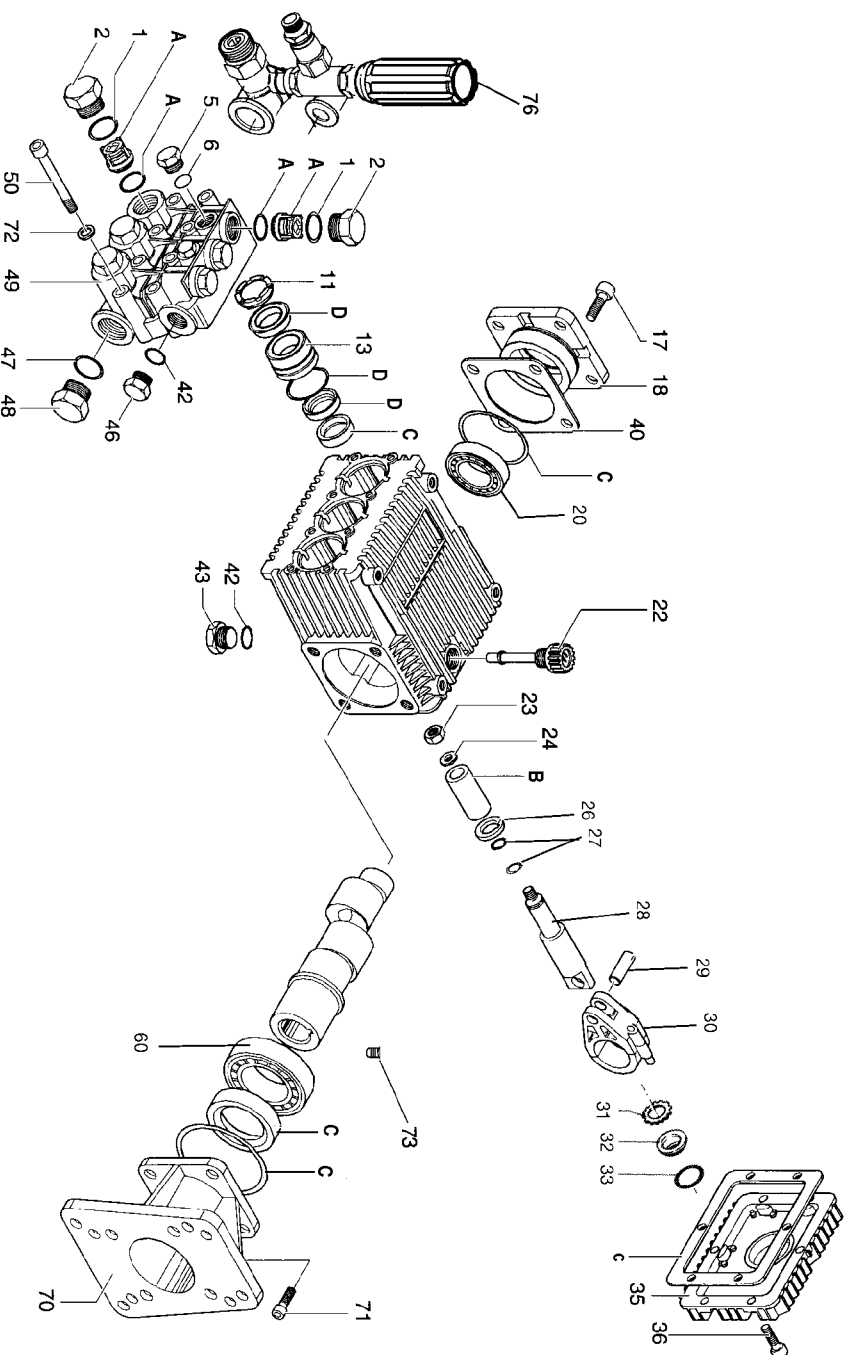

PK16856 - XRV35G30D - AR - REPAIR KIT

AR-1828 Valve Kit

AR-2757 Plunger Kit

AR-1856 Oil Seal Kit

AR-1857 Water Seal Kit

PK16856 - XRV35G30D - AR - PUMP

20242 - AR - UNLOADER REPAIR KIT

AR-2611 O-Ring Kit

Parts List for 3035WB Type 0

Item Number	Part Number	Description	Qty Required
1	AR-960160	O-RING	1
2	AR-960090	PLUG	1
5	AR-880581	PLUG	1
6	AR-820510	O-RING	1
11	AR-960110	RING SUPPORT	1
13	AR-1380090	GUIDE PISTON	1
17	000000-00	No Longer Available	1
18	000000-00	No Longer Available	1
20	000000-00	No Longer Available	1
22	AR-880130	CAP OIL	1
23	AR-962010	NUT	1
24	000000-00	No Longer Available	1
26	000000-00	No Longer Available	1
27	000000-00	No Longer Available	1
28	000000-00	No Longer Available	1
29	AR-1380060	PIN PISTON	1
30	000000-00	No Longer Available	1
31	000000-00	No Longer Available	1
32	000000-00	No Longer Available	1
33	000000-00	No Longer Available	1
35	000000-00	No Longer Available	1
35	AR-1789010	COVER COMPLETE	1
36	000000-00	No Longer Available	1
40	AR-1380530	SHIM 5MM 0	1
40	000000-00	No Longer Available	1
40	AR-1380120	SHIM 1MM 0	1
40	AR-1380130	SHIM 2MM 0	1

Parts List for 3035WB Type 0

Item Number	Part Number	Description	Qty Required
42	AR-740290	O-RING	1
43	AR-880530	PLUG	1
46	AR-880530	PLUG	1
47	AR-180101	O-RING	1
48	AR-820361	PLUG	1
49	000000-00	No Longer Available	1
50	AR-820150	SCREW	1
60	AR-1380320	BEARING	1
70	000000-00	No Longer Available	1
71	AR-180030	SCREW	1
72	AR-1381850	WASHER	1
73	AR-820440	SCREW GRUB	1
76	AR-20242	UNLOADER	1
77	AR-1828	KIT VALVE	1
78	AR-2546	KIT PLUNGER	1
79	AR-1856	KIT OIL SEAL	1
80	AR-1857	KIT WATER SEAL	1
101	AR-1560051	ADAPTER	1
102	AR-1080540	PISTON UPPER	1
103	AR-1540272	SCREW	1
104	AR-1560010	OUTLET BODY	1
105	AR-1560640	FITTING	1
106	AR-1540090	FITTING	1
107	AR-1080610	PLATE	1
109	AR-1560111	NIPPLE 3/8	1
110	AR-1540110	WASHER RING	1
111	AR-1540120	WASHER RING	1