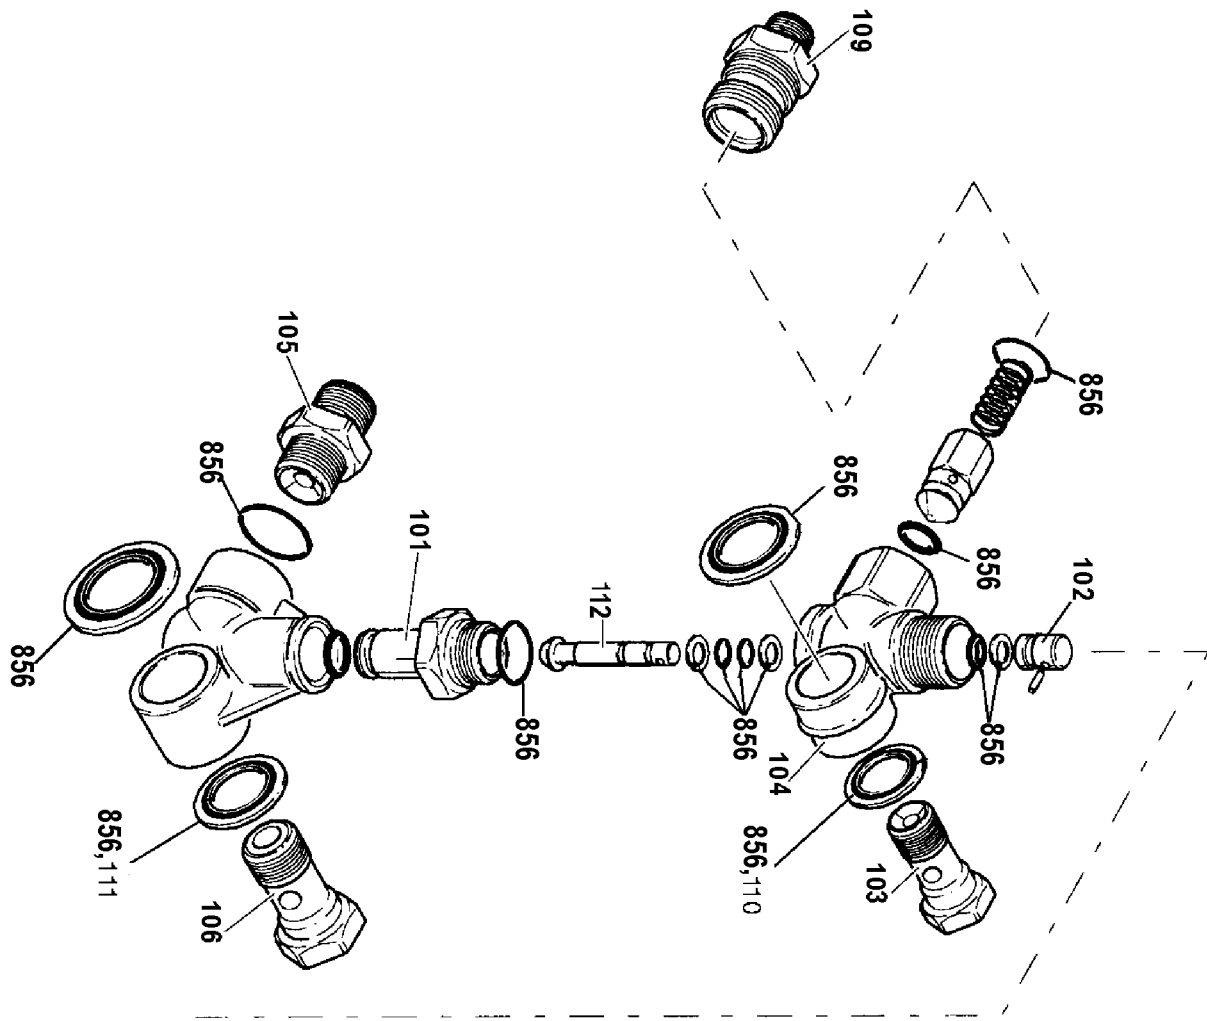

PK16856 - XRV35G30D - AR - REPAIR KIT

AR-1828 Valve Kit

AR-2757 Plunger Kit

AR-1856 Oil Seal Kit

AR-1857 Water Seal Kit

PK16856 - XRV35G30D - AR - PUMP

20242 - AR - UNLOADER REPAIR KIT

AR-2611 O-Ring Kit

Parts List for 3035WB Type 0

Item Number	Part Number	Description	Qty Required
1	AR-960160	O-RING	1
2	AR-960090	PLUG	1
5	AR-880581	PLUG	1
6	AR-820510	O-RING	1
11	AR-960110	RING SUPPORT	1
13	AR-1380090	GUIDE PISTON	1
17	000000-00	No Longer Available	1
18	000000-00	No Longer Available	1
20	000000-00	No Longer Available	1
22	AR-880130	CAP OIL	1
23	AR-962010	NUT	1
24	000000-00	No Longer Available	1
26	000000-00	No Longer Available	1
27	000000-00	No Longer Available	1
28	000000-00	No Longer Available	1
29	AR-1380060	PIN PISTON	1
30	000000-00	No Longer Available	1
31	000000-00	No Longer Available	1
32	000000-00	No Longer Available	1
33	000000-00	No Longer Available	1
35	000000-00	No Longer Available	1
35	AR-1789010	COVER COMPLETE	1
36	000000-00	No Longer Available	1
40	AR-1380530	SHIM 5MM 0	1
40	000000-00	No Longer Available	1
40	AR-1380120	SHIM 1MM 0	1
40	AR-1380130	SHIM 2MM 0	1

Parts List for 3035WB Type 0

Item Number	Part Number	Description	Qty Required
42	AR-740290	O-RING	1
43	AR-880530	PLUG	1
46	AR-880530	PLUG	1
47	AR-180101	O-RING	1
48	AR-820361	PLUG	1
49	000000-00	No Longer Available	1
50	AR-820150	SCREW	1
60	AR-1380320	BEARING	1
70	000000-00	No Longer Available	1
71	AR-180030	SCREW	1
72	AR-1381850	WASHER	1
73	AR-820440	SCREW GRUB	1
76	AR-20242	UNLOADER	1
77	AR-1828	KIT VALVE	1
78	AR-2546	KIT PLUNGER	1
79	AR-1856	KIT OIL SEAL	1
80	AR-1857	KIT WATER SEAL	1
101	AR-1560051	ADAPTER	1
102	AR-1080540	PISTON UPPER	1
103	AR-1540272	SCREW	1
104	AR-1560010	OUTLET BODY	1
105	AR-1560640	FITTING	1
106	AR-1540090	FITTING	1
107	AR-1080610	PLATE	1
109	AR-1560111	NIPPLE 3/8	1
110	AR-1540110	WASHER RING	1
111	AR-1540120	WASHER RING	1