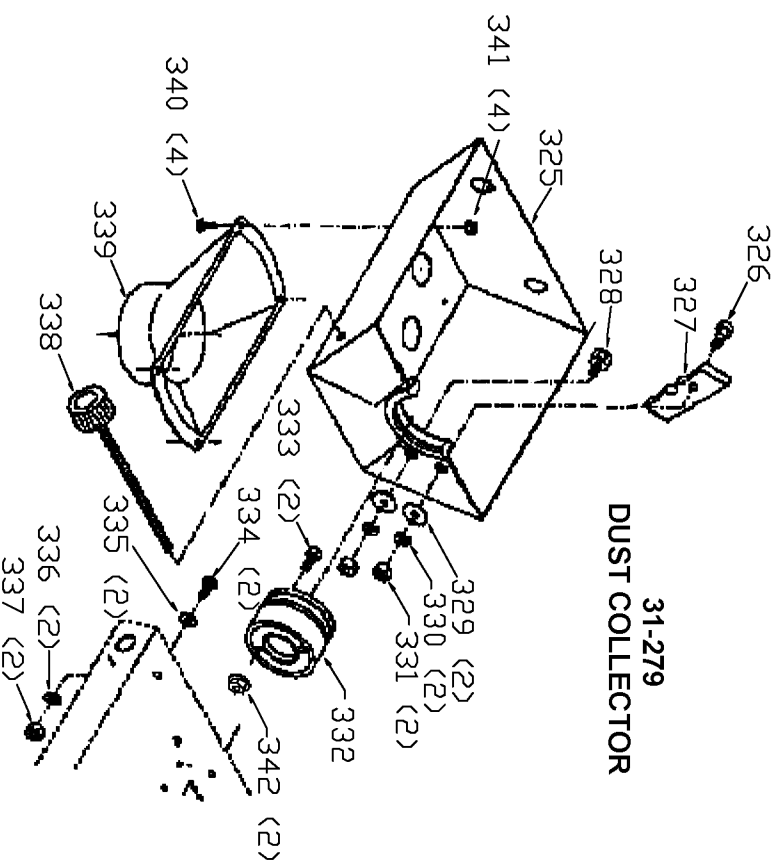

**31-279
DUST COLLECTOR**

A355
PART NO. 903115
Dated: 05/18/2001

Parts List for 31-279 Type 1

Item Number	Part Number	Description	Qty Required
325	000000-00	No Longer Available	1
326	406121120006	SHOULDER SCREW	1
327	000000-00	No Longer Available	1
328	000000-00	No Longer Available	1
329	904010312937	WASHER	2
330	904020101703S	LOCK WASHER	2
331	902010101300S	HEX NUT	2
332	000000-00	No Longer Available	1
333	901030103309S	CAP SCREW	2
334	901110231476S	BOLT	2
335	904010101620S	WASHER	2
336	904020101703S	LOCK WASHER	2
337	902010101300S	HEX NUT	2
338	000000-00	No Longer Available	1
339	000000-00	No Longer Available	1
340	901024531123S	SCREW	4
341	902012931513S	KEPS NUT	4
342	902011331529S	1/4-20 FLANGED NUT	2