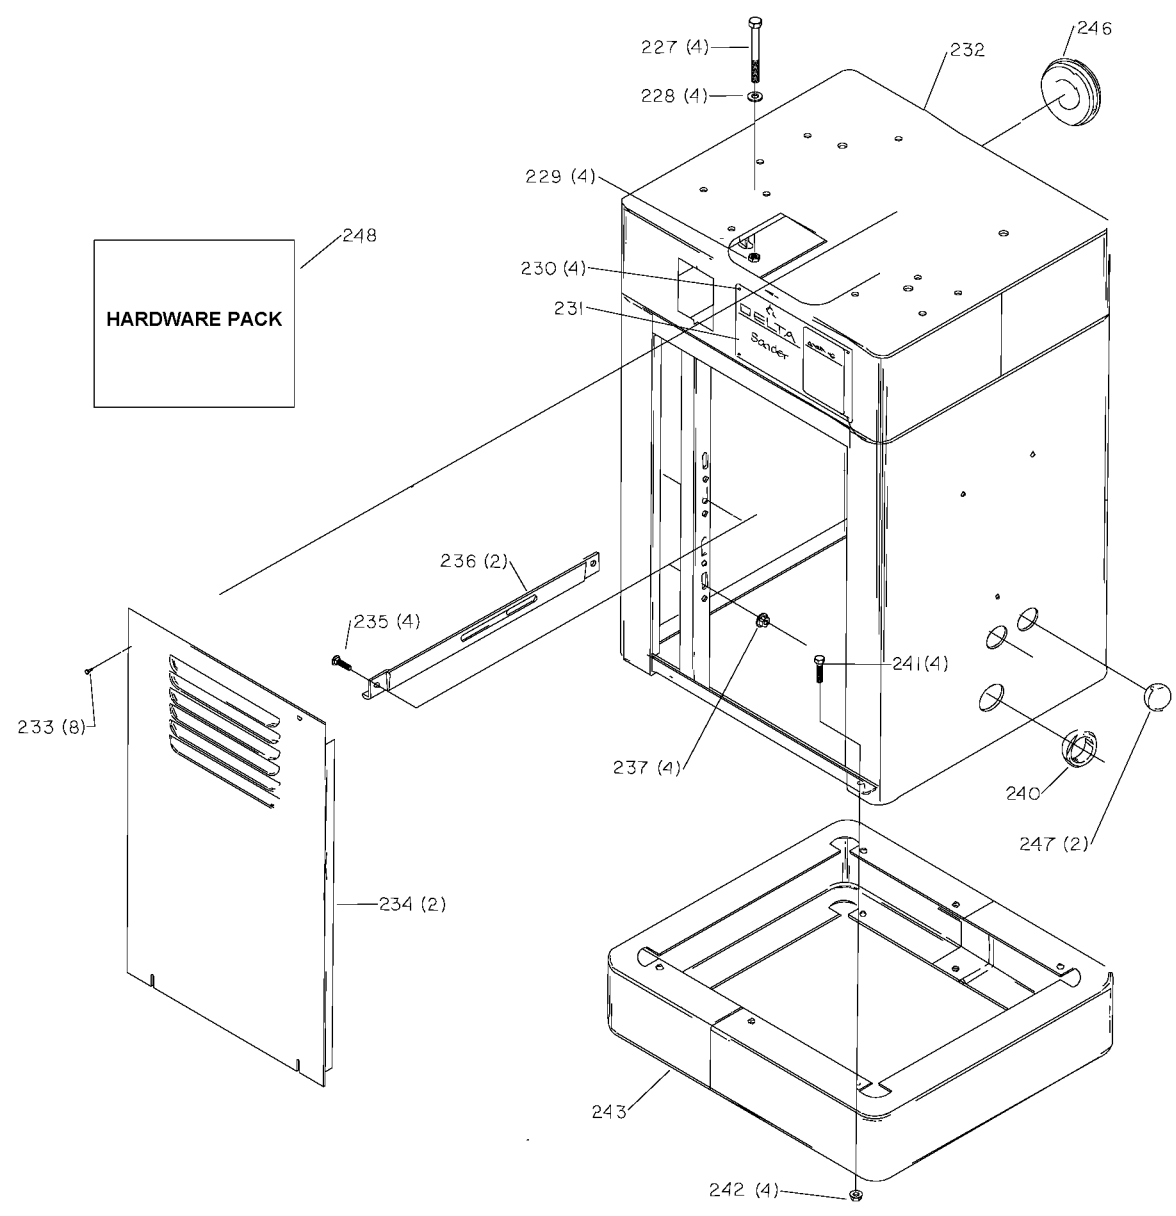

31-014

31-403

Parts List for 31-552 Type 1

Item Number	Part Number	Description	Qty Required
1	000000-00	No Longer Available	1
1	909095	BELT TABLE	1
2	000000-00	No Longer Available	1
3	901064502250S	DRIVE SCREW	2
4	000000-00	No Longer Available	1
5	1231522	PIN	2
7	5140103-81	SET SCREW	2
8	1087397	POINTER	1
10	901020100561S	MACHINE SCREW	1
11	418030550001	KEY	1
12	901010600608	CAP SCREW	3
12	904010101620S	WASHER	3
13	406031120006	SPECIAL SCREW	1
14	406031220002	SPRING	1
15	424020330005	RATCHET HANDLE	1
16	902012012579	SPEC NUT	1
17	000000-00	No Longer Available	1
18	406031110002S	STUD	1
19	406034120007S	ADJ. SCREW	1
20	406031380003S	KNOB	1
21	904070105567	FIBRE WASHER	1
22	901030100229S	CAP SCREW	7
23	406030490004	FRAME	1
24	905010102705	ROLL PIN	1
25	418030880001	STOP BLOCK	1
26	406030710002	STEEL PIN	1
27	406030670001	LEVER	1

Parts List for 31-552 Type 1

Item Number	Part Number	Description	Qty Required
28	902020101304	SQUARE NUT	1
29	000000-00	No Longer Available	1
30	000000-00	No Longer Available	1
30	406030310001	SLEEVE	1
31	928010213381	COIL SPRING	1
32	000000-00	No Longer Available	1
33	905010102704	ROLL PIN	1
34	904100313804	COLLAR	1
35	904070115711	FIBER WASHER	2
37	406030200001	FLANGE	1
38	406034380001S	CRANK	1
39	901041900225S	SET SCREW	1
40	919783	SCREW	2
41	000000-00	No Longer Available	1
42	904010312925	SPEC WASHER	1
43	420011110003	STUD	1
44	000000-00	No Longer Available	1
47	901064502250S	DRIVE SCREW	3
48	951020107822	TILT SCALE	1
49	406031040002S	SPACER	1
50	406031080001	DRUM SHAFT	1
50	902012817295S	LOCK NUT	1
50	902010201227S	HEX JAM NUT	1
51	000000-00	No Longer Available	1
52	406031040002S	SPACER	1
55	000000-00	No Longer Available	1
55	000000-00	No Longer Available	1