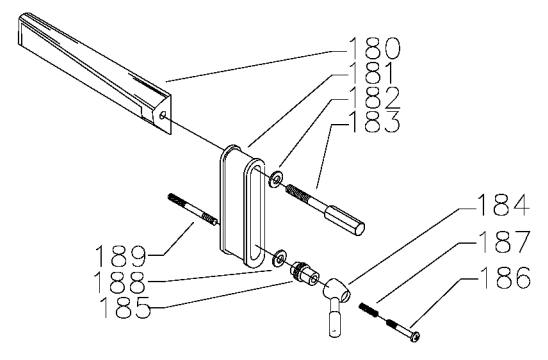

31-014

31-403

Parts List for 31-552 Type 1

Item Number	Part Number	Description	Qty Required
1	000000-00	No Longer Available	1
1	909095	BELT TABLE	1
2	000000-00	No Longer Available	1
3	901064502250S	DRIVE SCREW	2
4	000000-00	No Longer Available	1
5	1231522	PIN	2
7	5140103-81	SET SCREW	2
8	1087397	POINTER	1
10	901020100561S	MACHINE SCREW	1
11	418030550001	KEY	1
12	901010600608	CAP SCREW	3
12	904010101620S	WASHER	3
13	406031120006	SPECIAL SCREW	1
14	406031220002	SPRING	1
15	424020330005	RATCHET HANDLE	1
16	902012012579	SPEC NUT	1
17	000000-00	No Longer Available	1
18	406031110002S	STUD	1
19	406034120007S	ADJ. SCREW	1
20	406031380003S	KNOB	1
21	904070105567	FIBRE WASHER	1
22	901030100229S	CAP SCREW	7
23	406030490004	FRAME	1
24	905010102705	ROLL PIN	1
25	418030880001	STOP BLOCK	1
26	406030710002	STEEL PIN	1
27	406030670001	LEVER	1

Parts List for 31-552 Type 1

Item Number	Part Number	Description	Qty Required
28	902020101304	SQUARE NUT	1
29	000000-00	No Longer Available	1
30	000000-00	No Longer Available	1
30	406030310001	SLEEVE	1
31	928010213381	COIL SPRING	1
32	000000-00	No Longer Available	1
33	905010102704	ROLL PIN	1
34	904100313804	COLLAR	1
35	904070115711	FIBER WASHER	2
37	406030200001	FLANGE	1
38	406034380001S	CRANK	1
39	901041900225S	SET SCREW	1
40	919783	SCREW	2
41	000000-00	No Longer Available	1
42	904010312925	SPEC WASHER	1
43	420011110003	STUD	1
44	000000-00	No Longer Available	1
47	901064502250S	DRIVE SCREW	3
48	951020107822	TILT SCALE	1
49	406031040002S	SPACER	1
50	406031080001	DRUM SHAFT	1
50	902012817295S	LOCK NUT	1
50	902010201227S	HEX JAM NUT	1
51	000000-00	No Longer Available	1
52	406031040002S	SPACER	1
55	000000-00	No Longer Available	1
55	000000-00	No Longer Available	1