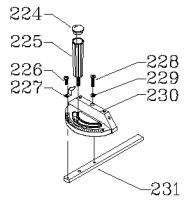

AVAILABLE AS AN ACCESSORY

WIRING DIAGRAM
RELAY

Parts List for 31-695 Type 1

Item Number	Part Number	Description	Qty Required
1	31-405	6X48 A.O. BELT 50G	1
1	31-406	6X48 BELT 120 GRIT	1
1	31-402	6X48 A.O. BELT 80G	1
1	31-404	6X48 AO BELT 100G	1
2	1346378	SUPPORT BRACKET	1
3	1341046	SCREW	3
4	1346377	RETAINER	1
5	1313124	WAVE WASHER	1
6	1086894S	BEARING	1
7	1243407	RING	1
8	1346375	DRIVE SHAFT	1
9	1346373	GRAPHITE PAD	1
10	1243494	SCREW	2
11	1346369	DRIVE DRUM ASSY	1
12	1243407	RING	1
13	1086894S	BEARING	1
14	000000-00	No Longer Available	1
15	1346366	TRUNNION	1
16	488813-00	LOCK WASHER	1
17	1346365	SPECIAL SCREW	1
18	1346367	BEARING RETAINER	1
19	488874-00	LOCK WASHER	1
20	1246104	CAP SCREW	1
21	1243494	SCREW	1
22	1346363	PULLEY	1
22	1346364	DRIVE BELT	1
23	491834-00	ROTATION LABEL	1

Parts List for 31-695 Type 1

Item Number	Part Number	Description	Qty Required
24	488874-00	LOCK WASHER	2
25	1246140	FL WASHER	2
26	1346361	SCREW	2
27	1243494	SCREW	1
29	1346360	DISC PLATE	1
30	1346359	KEY	1
32	1246164	SCREW	3
33	1346357	DISC COVER	1
34	1345156	SEAL	1
35	1346362	BELT COVER	1
36	1246104	CAP SCREW	3
37	488874-00	LOCK WASHER	3
38	1346372	FRAME	1
38	000000-00	No Longer Available	1
38	000000-00	No Longer Available	1
39	000000-00	No Longer Available	1
40	000000-00	No Longer Available	1
41	1343642	LOCK NUT	1
43	1346389	BACK STOP	1
44	1246140	FL WASHER	2
45	488874-00	LOCK WASHER	2
46	489382-00	SCREW	2
47	491901-00	WASHER	1
48	491890-00	RING	1
49	400081390008	BEARING	1
50	1346380	IDLER SHAFT	1
51	1346381	IDLER DRUM COVER	1