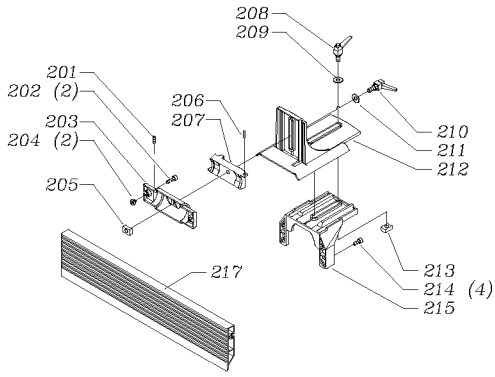

AVAILABLE AS AN ACCESSORY

WIRING DIAGRAM
RELAY

Parts List for 31-695 Type 1

Item Number	Part Number	Description	Qty Required
1	31-405	6X48 A.O. BELT 50G	1
1	31-406	6X48 BELT 120 GRIT	1
1	31-402	6X48 A.O. BELT 80G	1
1	31-404	6X48 AO BELT 100G	1
2	1346378	SUPPORT BRACKET	1
3	1341046	SCREW	3
4	1346377	RETAINER	1
5	1313124	WAVE WASHER	1
6	1086894S	BEARING	1
7	1243407	RING	1
8	1346375	DRIVE SHAFT	1
9	1346373	GRAPHITE PAD	1
10	1243494	SCREW	2
11	1346369	DRIVE DRUM ASSY	1
12	1243407	RING	1
13	1086894S	BEARING	1
14	000000-00	No Longer Available	1
15	1346366	TRUNNION	1
16	488813-00	LOCK WASHER	1
17	1346365	SPECIAL SCREW	1
18	1346367	BEARING RETAINER	1
19	488874-00	LOCK WASHER	1
20	1246104	CAP SCREW	1
21	1243494	SCREW	1
22	1346363	PULLEY	1
22	1346364	DRIVE BELT	1
23	491834-00	ROTATION LABEL	1

Parts List for 31-695 Type 1

Item Number	Part Number	Description	Qty Required
24	488874-00	LOCK WASHER	2
25	1246140	FL WASHER	2
26	1346361	SCREW	2
27	1243494	SCREW	1
29	1346360	DISC PLATE	1
30	1346359	KEY	1
32	1246164	SCREW	3
33	1346357	DISC COVER	1
34	1345156	SEAL	1
35	1346362	BELT COVER	1
36	1246104	CAP SCREW	3
37	488874-00	LOCK WASHER	3
38	1346372	FRAME	1
38	000000-00	No Longer Available	1
38	000000-00	No Longer Available	1
39	000000-00	No Longer Available	1
40	000000-00	No Longer Available	1
41	1343642	LOCK NUT	1
43	1346389	BACK STOP	1
44	1246140	FL WASHER	2
45	488874-00	LOCK WASHER	2
46	489382-00	SCREW	2
47	491901-00	WASHER	1
48	491890-00	RING	1
49	400081390008	BEARING	1
50	1346380	IDLER SHAFT	1
51	1346381	IDLER DRUM COVER	1