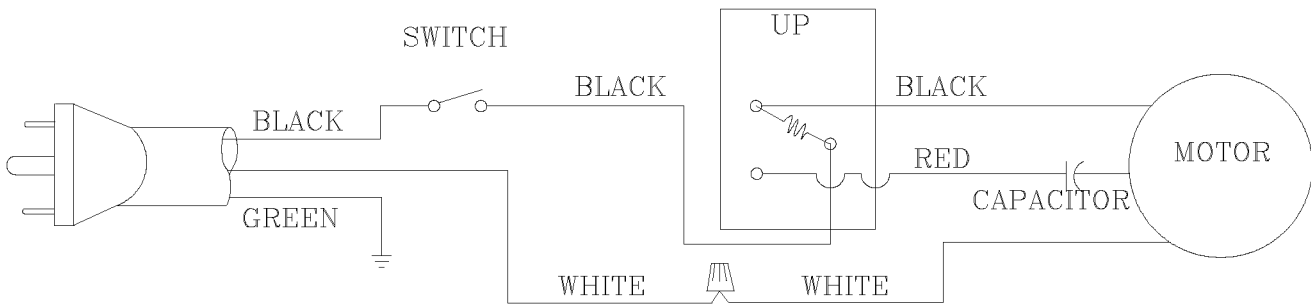

AVAILABLE AS AN ACCESSORY

WIRING DIAGRAM
RELAY

Parts List for 31-695 Type 1

Item Number	Part Number	Description	Qty Required
1	31-405	6X48 A.O. BELT 50G	1
1	31-406	6X48 BELT 120 GRIT	1
1	31-402	6X48 A.O. BELT 80G	1
1	31-404	6X48 AO BELT 100G	1
2	1346378	SUPPORT BRACKET	1
3	1341046	SCREW	3
4	1346377	RETAINER	1
5	1313124	WAVE WASHER	1
6	1086894S	BEARING	1
7	1243407	RING	1
8	1346375	DRIVE SHAFT	1
9	1346373	GRAPHITE PAD	1
10	1243494	SCREW	2
11	1346369	DRIVE DRUM ASSY	1
12	1243407	RING	1
13	1086894S	BEARING	1
14	000000-00	No Longer Available	1
15	1346366	TRUNNION	1
16	488813-00	LOCK WASHER	1
17	1346365	SPECIAL SCREW	1
18	1346367	BEARING RETAINER	1
19	488874-00	LOCK WASHER	1
20	1246104	CAP SCREW	1
21	1243494	SCREW	1
22	1346363	PULLEY	1
22	1346364	DRIVE BELT	1
23	491834-00	ROTATION LABEL	1