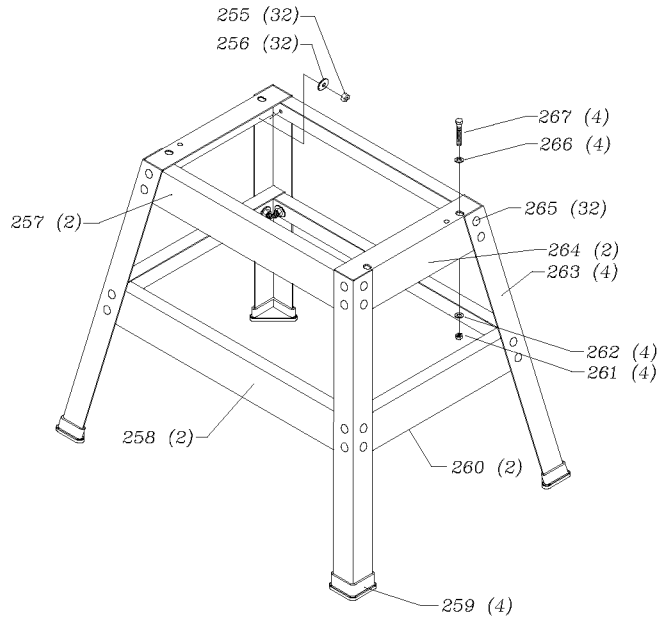

AVAILABLE AS AN ACCESSORY

WIRING DIAGRAM
RELAY

Parts List for 31-695 Type 1

Item Number	Part Number	Description	Qty Required
1	31-405	6X48 A.O. BELT 50G	1
1	31-406	6X48 BELT 120 GRIT	1
1	31-402	6X48 A.O. BELT 80G	1
1	31-404	6X48 AO BELT 100G	1
2	1346378	SUPPORT BRACKET	1
3	1341046	SCREW	3
4	1346377	RETAINER	1
5	1313124	WAVE WASHER	1
6	1086894S	BEARING	1
7	1243407	RING	1
8	1346375	DRIVE SHAFT	1
9	1346373	GRAPHITE PAD	1
10	1243494	SCREW	2
11	1346369	DRIVE DRUM ASSY	1
12	1243407	RING	1
13	1086894S	BEARING	1
14	000000-00	No Longer Available	1
15	1346366	TRUNNION	1
16	488813-00	LOCK WASHER	1
17	1346365	SPECIAL SCREW	1
18	1346367	BEARING RETAINER	1
19	488874-00	LOCK WASHER	1
20	1246104	CAP SCREW	1
21	1243494	SCREW	1
22	1346363	PULLEY	1
22	1346364	DRIVE BELT	1
23	491834-00	ROTATION LABEL	1

Parts List for 31-695 Type 1

Item Number	Part Number	Description	Qty Required
24	488874-00	LOCK WASHER	2
25	1246140	FL WASHER	2
26	1346361	SCREW	2
27	1243494	SCREW	1
29	1346360	DISC PLATE	1
30	1346359	KEY	1
32	1246164	SCREW	3
33	1346357	DISC COVER	1
34	1345156	SEAL	1
35	1346362	BELT COVER	1
36	1246104	CAP SCREW	3
37	488874-00	LOCK WASHER	3
38	1346372	FRAME	1
38	000000-00	No Longer Available	1
38	000000-00	No Longer Available	1
39	000000-00	No Longer Available	1
40	000000-00	No Longer Available	1
41	1343642	LOCK NUT	1
43	1346389	BACK STOP	1
44	1246140	FL WASHER	2
45	488874-00	LOCK WASHER	2
46	489382-00	SCREW	2
47	491901-00	WASHER	1
48	491890-00	RING	1
49	400081390008	BEARING	1
50	1346380	IDLER SHAFT	1
51	1346381	IDLER DRUM COVER	1