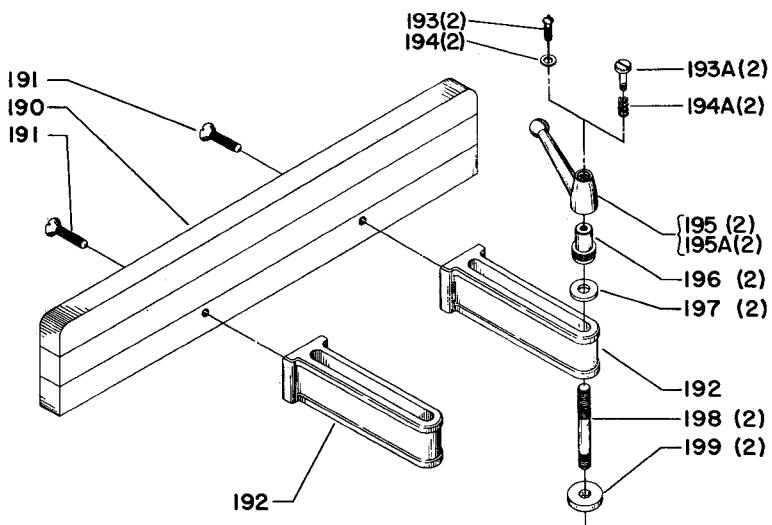

BACKSTOP

FENCE

Parts List for 31-710 Type 1

Item Number	Part Number	Description	Qty Required
1	000000-00	No Longer Available	1
2	905040713117	PIN	1
2	905010105085	PIN	2
3	406030710001S	KEY	1
4	902012012558	JAM NUT	4
5	920080405354	BEARING	1
5	920040107273	BEARING	1
6	000000-00	No Longer Available	1
6	406031040002S	SPACER	1
7	000000-00	No Longer Available	1
8	406031080001	DRUM SHAFT	1
9	904100313802	COLLAR	1
9	000000-00	No Longer Available	1
11	902070207174	SPANNER NUT	1
15	406030670001	LEVER	1
16	406030710002	STEEL PIN	1
17	904070105567	FIBRE WASHER	1
18	406031000001	STAR WHEEL	1
19	406034120007S	ADJ. SCREW	1
20	406030490004	FRAME	1
21	951020107822	TILT SCALE	1
22	901064502250S	DRIVE SCREW	3
23	901020500715	CAP SCREW	7
24	905010131044	ROLL PIN	1
25	418030880001	STOP BLOCK	1
27	000000-00	No Longer Available	1
28	000000-00	No Longer Available	1

Parts List for 31-710 Type 1

Item Number	Part Number	Description	Qty Required
29	418030550001	KEY	1
30	491948-00	SCREW	1
31	904010101609	STEEL WASHER	1
32	951010107802S	POINTER	1
33	901090206142	SCREW	1
33	5140103-81	SET SCREW	1
34	000000-00	No Longer Available	1
35	000000-00	No Longer Available	1
35	1231522	PIN	2
36	901010600688	CAP SCREW	3
37	5140010-69	WASHER	1
37	406031220002	SPRING	1
38	901020100503	MACHINE SCREW	1
38	406031120003	SPECIAL SCREW	1
39	420011110003	STUD	1
40	904010101606S	STEEL WASHER	1
41	902040301408	NUT	1
42	406030330001S	HANDLE	1
45	902020101304	SQUARE NUT	1
45	1086998	SCREW ASSY	1
46	406031220001	SPRING	1
47	406030310001	SLEEVE	1
48	928010213381	COIL SPRING	1
49	1086990	SCREW	1
50	904100313804	COLLAR	1
51	905010102704	ROLL PIN	1
52	904070115711	FIBER WASHER	1