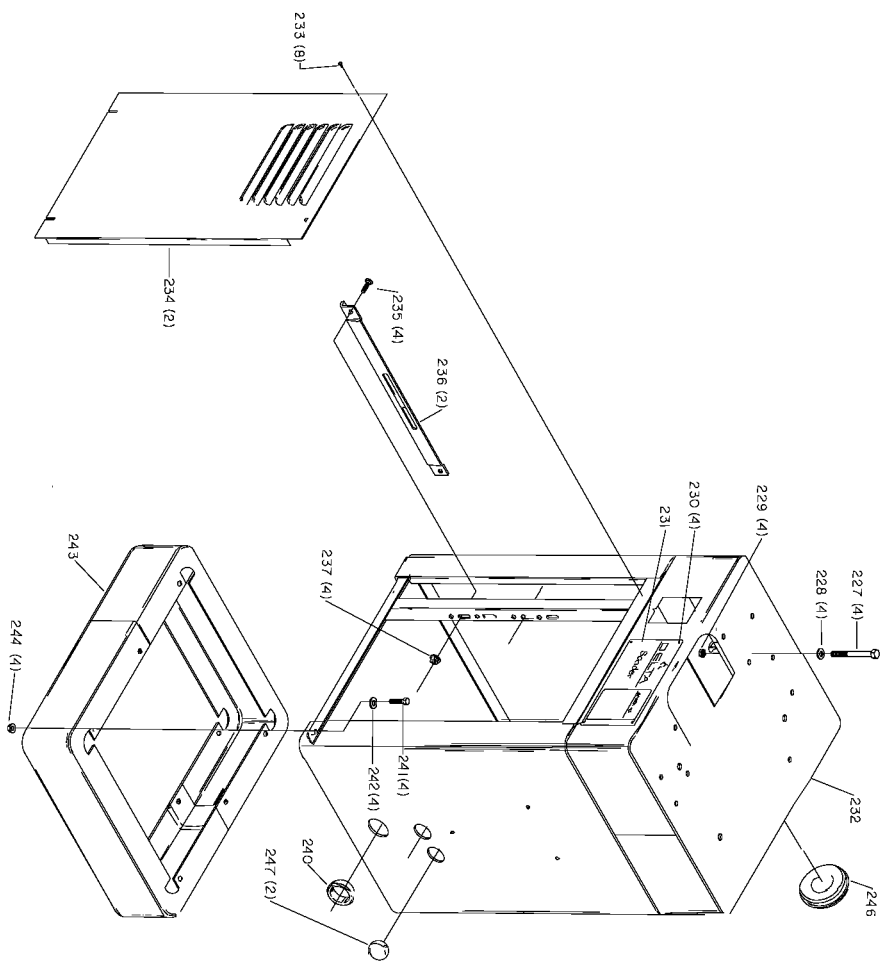

REPLACEMENT PARTS

Parts List for 31-731A Type 1

Item Number	Part Number	Description	Qty Required
1	000000-00	No Longer Available	1
1	000000-00	No Longer Available	1
1	902070207176S	BEARING CLOSURE NUT	1
2	905010105085	PIN	2
3	406030710001S	KEY	1
5	920040107273	BEARING	1
6	406031040002S	SPACER	1
7	000000-00	No Longer Available	1
8	406031080001	DRUM SHAFT	1
8	902012817295S	LOCK NUT	1
8	902010201227S	HEX JAM NUT	1
9	406031040002S	SPACER	1
15	406030670001	LEVER	1
16	406030710002	STEEL PIN	1
17	904070105567	FIBRE WASHER	1
18	406031380003S	KNOB	1
19	406034120007S	ADJ. SCREW	1
20	406030490004	FRAME	1
21	951020107822	TILT SCALE	1
22	901064502250S	DRIVE SCREW	3
23	901030100229S	CAP SCREW	7
24	905010102705	ROLL PIN	1
25	418030880001	STOP BLOCK	1
27	000000-00	No Longer Available	1
27	909095	BELT TABLE	1
27	000000-00	No Longer Available	1
27	901064502250S	DRIVE SCREW	2

Parts List for 31-731A Type 1

Item Number	Part Number	Description	Qty Required
28	000000-00	No Longer Available	1
29	418030550001	KEY	1
30	901020100561S	MACHINE SCREW	1
32	1087397	POINTER	1
33	5140103-81	SET SCREW	2
35	1231522	PIN	2
36	901010600608	CAP SCREW	3
36	904010101620S	WASHER	3
37	406031220002	SPRING	1
38	406031120006	SPECIAL SCREW	1
39	406031110002S	STUD	1
40	000000-00	No Longer Available	1
41	902012012579	SPEC NUT	1
42	424020330005	RATCHET HANDLE	1
45	902020101304	SQUARE NUT	1
46	000000-00	No Longer Available	1
47	406030310001	SLEEVE	1
48	928010213381	COIL SPRING	1
49	000000-00	No Longer Available	1
49	000000-00	No Longer Available	1
50	904100313804	COLLAR	1
51	905010102704	ROLL PIN	1
52	904070115711	FIBER WASHER	1
54	406030200001	FLANGE	1
55	406034380001S	CRANK	1
56	901041900225S	SET SCREW	1
57	919783	SCREW	2