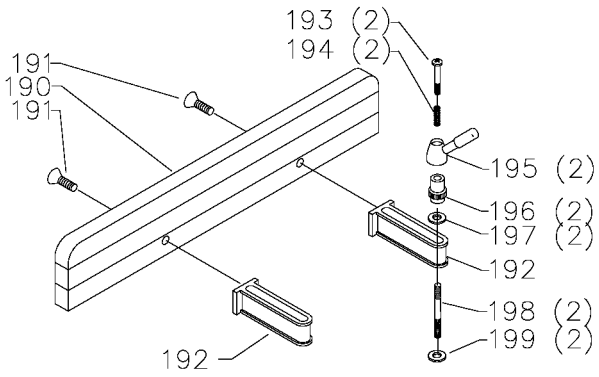

REPLACEMENT PARTS

Parts List for 31-731A Type 1

Item Number	Part Number	Description	Qty Required
1	000000-00	No Longer Available	1
1	000000-00	No Longer Available	1
1	902070207176S	BEARING CLOSURE NUT	1
2	905010105085	PIN	2
3	406030710001S	KEY	1
5	920040107273	BEARING	1
6	406031040002S	SPACER	1
7	000000-00	No Longer Available	1
8	406031080001	DRUM SHAFT	1
8	902012817295S	LOCK NUT	1
8	902010201227S	HEX JAM NUT	1
9	406031040002S	SPACER	1
15	406030670001	LEVER	1
16	406030710002	STEEL PIN	1
17	904070105567	FIBRE WASHER	1
18	406031380003S	KNOB	1
19	406034120007S	ADJ. SCREW	1
20	406030490004	FRAME	1
21	951020107822	TILT SCALE	1
22	901064502250S	DRIVE SCREW	3
23	901030100229S	CAP SCREW	7
24	905010102705	ROLL PIN	1
25	418030880001	STOP BLOCK	1
27	000000-00	No Longer Available	1
27	909095	BELT TABLE	1
27	000000-00	No Longer Available	1
27	901064502250S	DRIVE SCREW	2

Parts List for 31-731A Type 1

Item Number	Part Number	Description	Qty Required
59	000000-00	No Longer Available	1
60	406030790001	SPANNER NUT	1
61	406031040003	SPACERS	1
62	920040205360	BEARING	1
63	000000-00	No Longer Available	1
64	000000-00	No Longer Available	1
65	000000-00	No Longer Available	2
66	420011060003	SHAFT	1
66	904150131047	RET RING	1
66	902010231475	LOCK NUT	1
67	000000-00	No Longer Available	1
68	920040205348	BEARING	1
69	902070307171S	SPEC NUT	1
70	420013540005	BELT GUARD	1
71	901030408015S	CAP SCREW	2
71	904010101620S	WASHER	2
72	41-074	4-1/2IN OD-3/4B PLY	1
73	901041500206	SET SCREW	1
74	49-035	55-3/8 IN OC V-BELT	1
78	000000-00	No Longer Available	1
79	904020201704S	LOCK WASHER	2
80	901010600648S	CAP SCREW	2
81	000000-00	No Longer Available	2
82	000000-00	No Longer Available	1
83	901010600688	CAP SCREW	1
84	901040208670	STOP PIN	1
85	902012012579	SPEC NUT	1