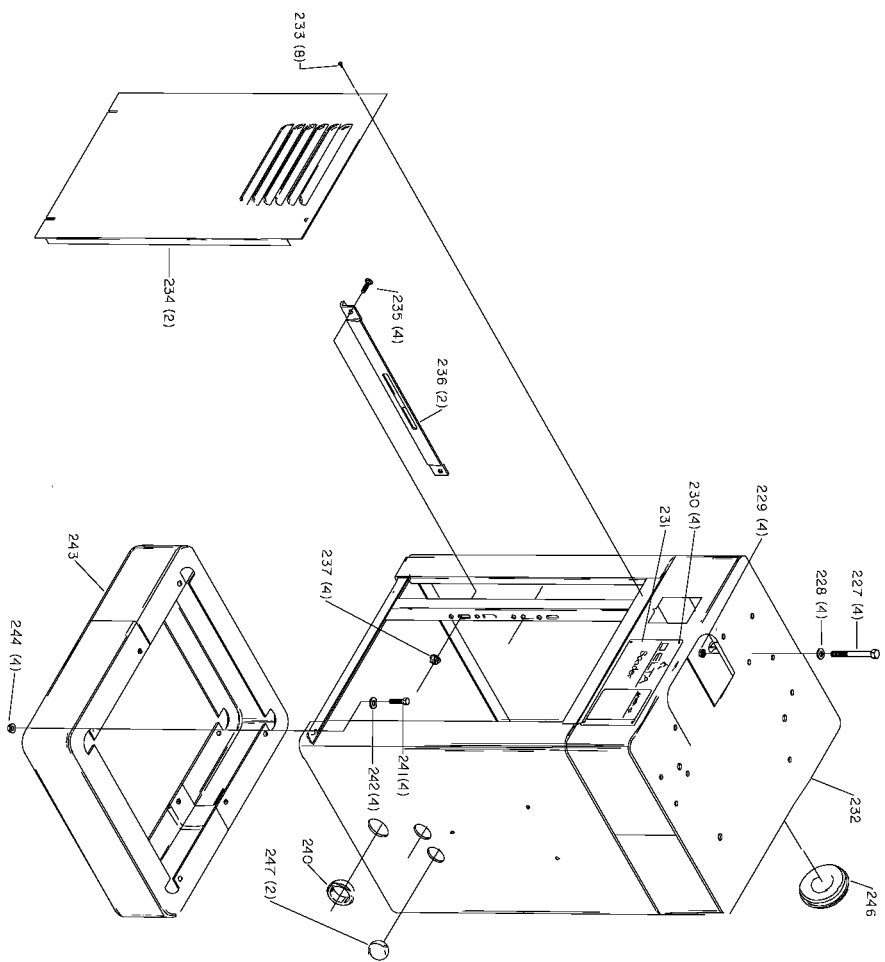

REPLACEMENT PARTS

Parts List for 31-731B Type 1

Item Number	Part Number	Description	Qty Required
1	000000-00	No Longer Available	1
1	000000-00	No Longer Available	1
1	902070207176S	BEARING CLOSURE NUT	1
2	905010105085	PIN	2
3	406030710001S	KEY	1
5	920040107273	BEARING	1
6	406031040002S	SPACER	1
7	000000-00	No Longer Available	1
8	406031080001	DRUM SHAFT	1
8	902012817295S	LOCK NUT	1
8	902010201227S	HEX JAM NUT	1
9	406031040002S	SPACER	1
15	406030670001	LEVER	1
16	406030710002	STEEL PIN	1
17	904070105567	FIBRE WASHER	1
18	406031380003S	KNOB	1
19	406034120007S	ADJ. SCREW	1
20	406030490004	FRAME	1
21	951020107822	TILT SCALE	1
22	901064502250S	DRIVE SCREW	3
23	901030100229S	CAP SCREW	7
24	905010102705	ROLL PIN	1
25	418030880001	STOP BLOCK	1
27	000000-00	No Longer Available	1
27	909095	BELT TABLE	1
27	000000-00	No Longer Available	1
27	901064502250S	DRIVE SCREW	2

Parts List for 31-731B Type 1

Item Number	Part Number	Description	Qty Required
28	000000-00	No Longer Available	1
29	418030550001	KEY	1
30	901020100561S	MACHINE SCREW	1
32	1087397	POINTER	1
33	5140103-81	SET SCREW	2
35	1231522	PIN	2
36	901010600608	CAP SCREW	3
36	904010101620S	WASHER	3
37	406031220002	SPRING	1
38	406031120006	SPECIAL SCREW	1
39	406031110002S	STUD	1
40	000000-00	No Longer Available	1
41	902012012579	SPEC NUT	1
42	424020330005	RATCHET HANDLE	1
45	902020101304	SQUARE NUT	1
46	000000-00	No Longer Available	1
47	406030310001	SLEEVE	1
48	928010213381	COIL SPRING	1
49	000000-00	No Longer Available	1
49	000000-00	No Longer Available	1
50	904100313804	COLLAR	1
51	905010102704	ROLL PIN	1
52	904070115711	FIBER WASHER	1
54	406030200001	FLANGE	1
55	406034380001S	CRANK	1
56	901041900225S	SET SCREW	1
57	919783	SCREW	2