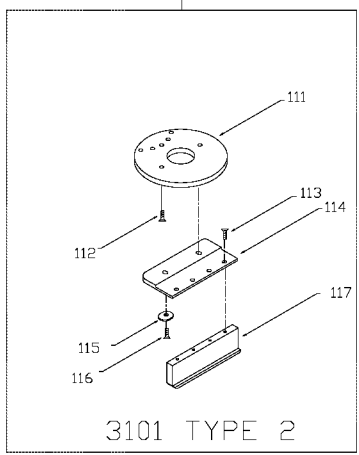

PORTER-CABLE

LAMINATE TRIMMER

attempted by trained repairmen. Contact the nearest Porter-Cable Service Center or other competent repair center.

3101
3102
5036

Parts List for 310 Type 1

Item Number	Part Number	Description	Qty Required
1	000000-00	No Longer Available	1
1	868830	KIT	1
2	000000-00	No Longer Available	1
2	000000-00	No Longer Available	1
3	868866	BRUSH	2
3	844703	HOLDER	1
4	911374	SWITCH	1
5	875699	CORD	1
11	802341SV	BALL BEARING	3
11	874538SV	BALL BEARING	3
52	844483	MTR HOUSING	1
100	697468	RING	1
101	844648	SPRING CLIP	10
102	858008	SCREW	10
104	801374	SCREW	10
105	000000-00	No Longer Available	1
105	878716	BASE HOUSING	1
106	840109	PIN	10
107	845500	PULLEY & SCREW	1
107	693885	THUMB SCREW	10
108	693968	SPACER	10
109	858420	WASHER	10
110	845506	SCREW	10
111	893130	SUB BASE	1
111	5140029-46	BASE	1
111	878705	SUB BASE	1
112	873982	SCREW	10

Parts List for 310 Type 1

Item Number	Part Number	Description	Qty Required
112	802289	SCREW	10
113	802768	SCREW	10
113	847920	GUIDE	1
114	878672	GUIDE PLATE	1
114	844601	GUIDE PIN	1
115	878513	ECCENTRIC	1
116	878512	SCREW	10
116	844647	SCREW	10
117	878673	EXTENSION ARM	1
118	913050	WRENCH	1
118	698110	ALLEN WRENCH T2	1
119	845179	SPRING	10
120	000000-00	No Longer Available	1
121	844645	SCREW	10
122	802289	SCREW	10
126	844596	ROLLER BRACKET	1
127	000000-00	No Longer Available	1
128	845782	CHIP DEFLECTOR	1
129	802318	WASHER	10
130	845584	NYLON ROLLER	1
200	878389	SCREW	10
201	810006	CAP	1
202	844705	RETAINER	10
203	866312	TERMINAL	1
206	886629	INTERMEDIATE HSG T4	1
207	802607	SCREW	10
208	691257	NUT COLLET	10