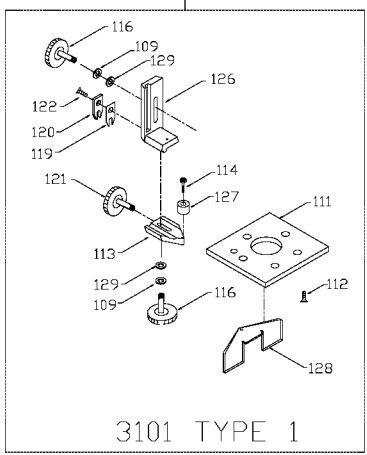

PORTER-CABLE

LAMINATE TRIMMER

attempted by trained repairmen. Contact the nearest Porter-Cable Service Center or other competent repair center.

3101
3102
5036

Parts List for 310 Type 1

Item Number	Part Number	Description	Qty Required
1	000000-00	No Longer Available	1
1	868830	KIT	1
2	000000-00	No Longer Available	1
2	000000-00	No Longer Available	1
3	868866	BRUSH	2
3	844703	HOLDER	1
4	911374	SWITCH	1
5	875699	CORD	1
11	802341SV	BALL BEARING	3
11	874538SV	BALL BEARING	3
52	844483	MTR HOUSING	1
100	697468	RING	1
101	844648	SPRING CLIP	10
102	858008	SCREW	10
104	801374	SCREW	10
105	000000-00	No Longer Available	1
105	878716	BASE HOUSING	1
106	840109	PIN	10
107	845500	PULLEY & SCREW	1
107	693885	THUMB SCREW	10
108	693968	SPACER	10
109	858420	WASHER	10
110	845506	SCREW	10
111	893130	SUB BASE	1
111	5140029-46	BASE	1
111	878705	SUB BASE	1
112	873982	SCREW	10

Parts List for 310 Type 1

Item Number	Part Number	Description	Qty Required
112	802289	SCREW	10
113	802768	SCREW	10
113	847920	GUIDE	1
114	878672	GUIDE PLATE	1
114	844601	GUIDE PIN	1
115	878513	ECCENTRIC	1
116	878512	SCREW	10
116	844647	SCREW	10
117	878673	EXTENSION ARM	1
118	913050	WRENCH	1
118	698110	ALLEN WRENCH T2	1
119	845179	SPRING	10
120	000000-00	No Longer Available	1
121	844645	SCREW	10
122	802289	SCREW	10
126	844596	ROLLER BRACKET	1
127	000000-00	No Longer Available	1
128	845782	CHIP DEFLECTOR	1
129	802318	WASHER	10
130	845584	NYLON ROLLER	1
200	878389	SCREW	10
201	810006	CAP	1
202	844705	RETAINER	10
203	866312	TERMINAL	1
206	886629	INTERMEDIATE HSG T4	1
207	802607	SCREW	10
208	691257	NUT COLLET	10