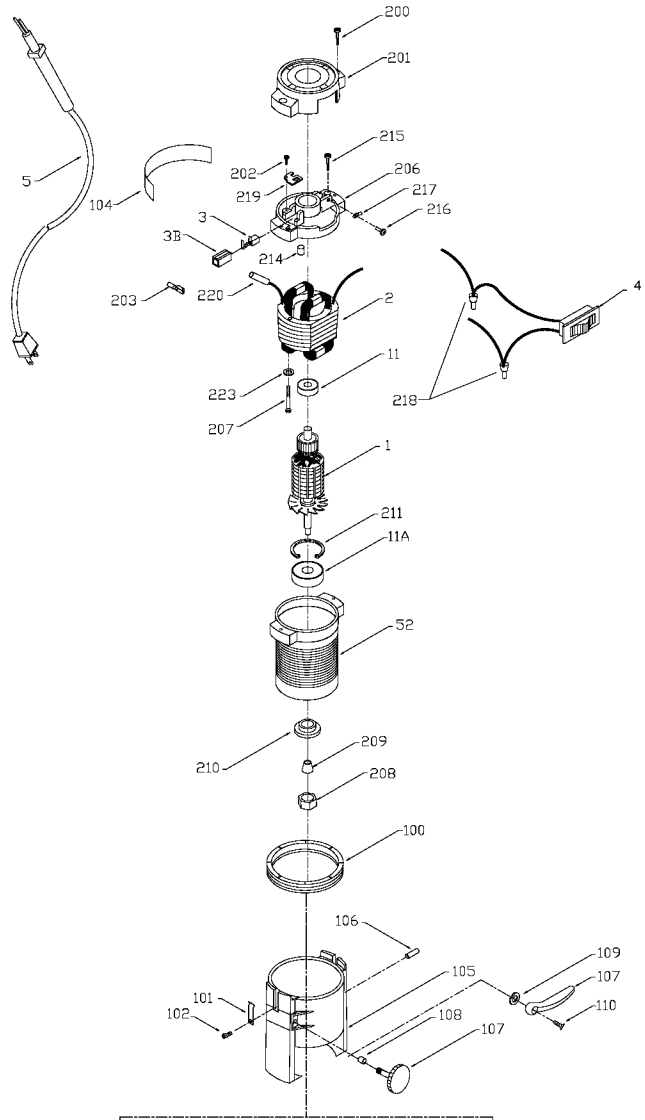

PORTER-CABLE

LAMINATE TRIMMER

attempted by trained repairmen. Contact the nearest Porter-Cable Service Center or other competent repair center.

3101
3102
5036

Parts List for 310 Type 1

Item Number	Part Number	Description	Qty Required
1	000000-00	No Longer Available	1
1	868830	KIT	1
2	000000-00	No Longer Available	1
2	000000-00	No Longer Available	1
3	868866	BRUSH	2
3	844703	HOLDER	1
4	911374	SWITCH	1
5	875699	CORD	1
11	802341SV	BALL BEARING	3
11	874538SV	BALL BEARING	3
52	844483	MTR HOUSING	1
100	697468	RING	1
101	844648	SPRING CLIP	10
102	858008	SCREW	10
104	801374	SCREW	10
105	000000-00	No Longer Available	1
105	878716	BASE HOUSING	1
106	840109	PIN	10
107	845500	PULLEY & SCREW	1
107	693885	THUMB SCREW	10
108	693968	SPACER	10
109	858420	WASHER	10
110	845506	SCREW	10
111	893130	SUB BASE	1
111	5140029-46	BASE	1
111	878705	SUB BASE	1
112	873982	SCREW	10

Parts List for 310 Type 1

Item Number	Part Number	Description	Qty Required
112	802289	SCREW	10
113	802768	SCREW	10
113	847920	GUIDE	1
114	878672	GUIDE PLATE	1
114	844601	GUIDE PIN	1
115	878513	ECCENTRIC	1
116	878512	SCREW	10
116	844647	SCREW	10
117	878673	EXTENSION ARM	1
118	913050	WRENCH	1
118	698110	ALLEN WRENCH T2	1
119	845179	SPRING	10
120	000000-00	No Longer Available	1
121	844645	SCREW	10
122	802289	SCREW	10
126	844596	ROLLER BRACKET	1
127	000000-00	No Longer Available	1
128	845782	CHIP DEFLECTOR	1
129	802318	WASHER	10
130	845584	NYLON ROLLER	1
200	878389	SCREW	10
201	810006	CAP	1
202	844705	RETAINER	10
203	866312	TERMINAL	1
206	886629	INTERMEDIATE HSG T4	1
207	802607	SCREW	10
208	691257	NUT COLLET	10