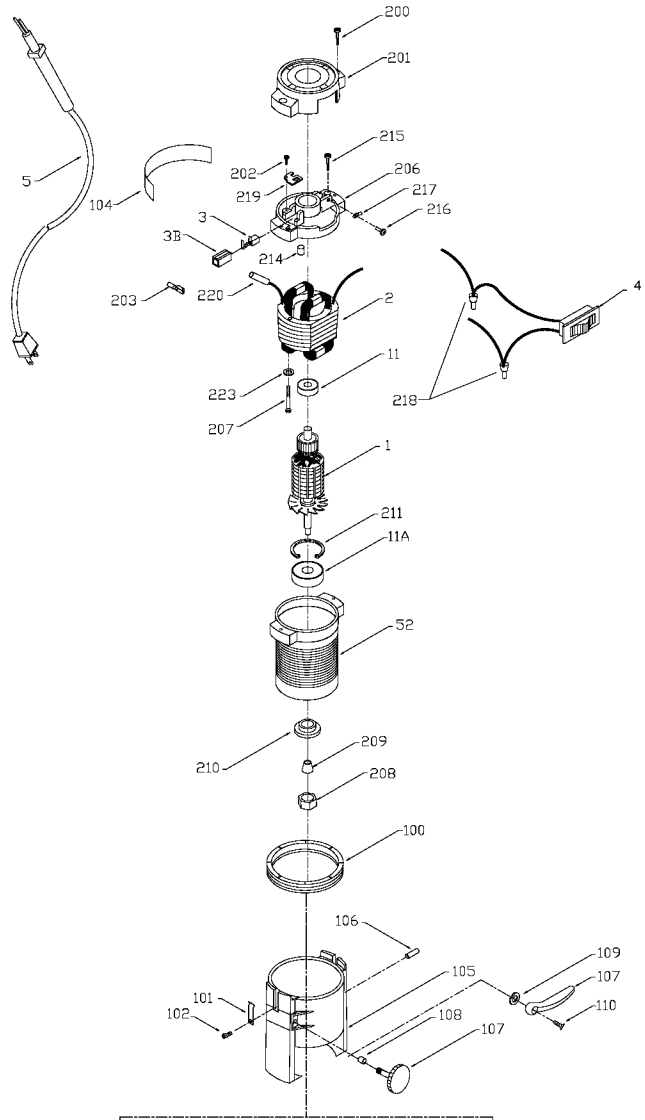

PORTER-CABLE

LAMINATE TRIMMER

attempted by trained repairmen. Contact the nearest Porter-Cable Service Center or other competent repair center.

3101
3102
5036

Parts List for 310 Type 2

Item Number	Part Number	Description	Qty Required
1	000000-00	No Longer Available	1
1	872645	ARMATURE	1
2	000000-00	No Longer Available	1
2	872650	FIELD	1
3	868866	BRUSH	2
3	844703	HOLDER	1
4	911374	SWITCH	1
5	875699	CORD	1
11	802341SV	BALL BEARING	3
11	874538SV	BALL BEARING	3
52	844483	MTR HOUSING	1
100	697468	RING	1
101	844648	SPRING CLIP	10
102	858008	SCREW	10
104	801374	SCREW	10
105	000000-00	No Longer Available	1
105	878716	BASE HOUSING	1
106	840109	PIN	10
107	845500	PULLEY & SCREW	1
107	693885	THUMB SCREW	10
108	693968	SPACER	10
109	858420	WASHER	10
110	845506	SCREW	10
111	893130	SUB BASE	1
111	5140029-46	BASE	1
111	878705	SUB BASE	1
112	873982	SCREW	10

Parts List for 310 Type 2

Item Number	Part Number	Description	Qty Required
112	802289	SCREW	10
113	802768	SCREW	10
113	847920	GUIDE	1
114	878672	GUIDE PLATE	1
114	844601	GUIDE PIN	1
115	878513	ECCENTRIC	1
116	844647	SCREW	10
116	878512	SCREW	10
117	878673	EXTENSION ARM	1
118	913050	WRENCH	1
118	698110	ALLEN WRENCH T2	1
119	845179	SPRING	10
120	000000-00	No Longer Available	1
121	844645	SCREW	10
122	802289	SCREW	10
126	844596	ROLLER BRACKET	1
127	000000-00	No Longer Available	1
128	845782	CHIP DEFLECTOR	1
129	802318	WASHER	10
130	845584	NYLON ROLLER	1
200	878389	SCREW	10
201	810006	CAP	1
202	844705	RETAINER	10
203	866312	TERMINAL	1
206	886629	INTERMEDIATE HSG T4	1
207	802607	SCREW	10
208	691257	NUT COLLET	10