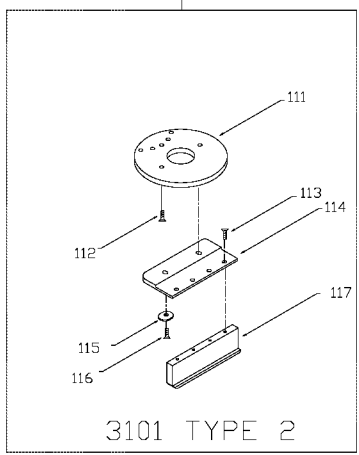

PORTER-CABLE

LAMINATE TRIMMER

attempted by trained repairmen. Contact the nearest Porter-Cable Service Center or other competent repair center.

3101
3102
5036

Parts List for 310 Type 2

Item Number	Part Number	Description	Qty Required
1	000000-00	No Longer Available	1
1	872645	ARMATURE	1
2	000000-00	No Longer Available	1
2	872650	FIELD	1
3	868866	BRUSH	2
3	844703	HOLDER	1
4	911374	SWITCH	1
5	875699	CORD	1
11	802341SV	BALL BEARING	3
11	874538SV	BALL BEARING	3
52	844483	MTR HOUSING	1
100	697468	RING	1
101	844648	SPRING CLIP	10
102	858008	SCREW	10
104	801374	SCREW	10
105	000000-00	No Longer Available	1
105	878716	BASE HOUSING	1
106	840109	PIN	10
107	845500	PULLEY & SCREW	1
107	693885	THUMB SCREW	10
108	693968	SPACER	10
109	858420	WASHER	10
110	845506	SCREW	10
111	893130	SUB BASE	1
111	5140029-46	BASE	1
111	878705	SUB BASE	1
112	873982	SCREW	10

Parts List for 310 Type 2

Item Number	Part Number	Description	Qty Required
112	802289	SCREW	10
113	802768	SCREW	10
113	847920	GUIDE	1
114	878672	GUIDE PLATE	1
114	844601	GUIDE PIN	1
115	878513	ECCENTRIC	1
116	844647	SCREW	10
116	878512	SCREW	10
117	878673	EXTENSION ARM	1
118	913050	WRENCH	1
118	698110	ALLEN WRENCH T2	1
119	845179	SPRING	10
120	000000-00	No Longer Available	1
121	844645	SCREW	10
122	802289	SCREW	10
126	844596	ROLLER BRACKET	1
127	000000-00	No Longer Available	1
128	845782	CHIP DEFLECTOR	1
129	802318	WASHER	10
130	845584	NYLON ROLLER	1
200	878389	SCREW	10
201	810006	CAP	1
202	844705	RETAINER	10
203	866312	TERMINAL	1
206	886629	INTERMEDIATE HSG T4	1
207	802607	SCREW	10
208	691257	NUT COLLET	10