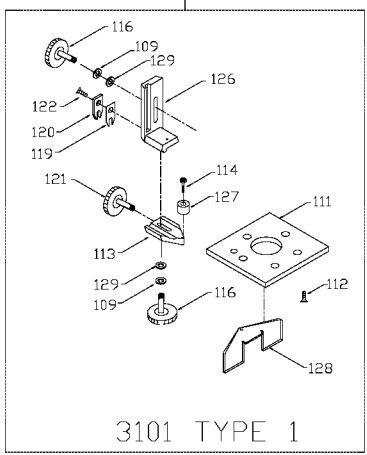

PORTER-CABLE

LAMINATE TRIMMER

attempted by trained repairmen. Contact the nearest Porter-Cable Service Center or other competent repair center.

3101
3102
5036

Parts List for 310 Type 2

Item Number	Part Number	Description	Qty Required
1	000000-00	No Longer Available	1
1	872645	ARMATURE	1
2	000000-00	No Longer Available	1
2	872650	FIELD	1
3	868866	BRUSH	2
3	844703	HOLDER	1
4	911374	SWITCH	1
5	875699	CORD	1
11	802341SV	BALL BEARING	3
11	874538SV	BALL BEARING	3
52	844483	MTR HOUSING	1
100	697468	RING	1
101	844648	SPRING CLIP	10
102	858008	SCREW	10
104	801374	SCREW	10
105	000000-00	No Longer Available	1
105	878716	BASE HOUSING	1
106	840109	PIN	10
107	845500	PULLEY & SCREW	1
107	693885	THUMB SCREW	10
108	693968	SPACER	10
109	858420	WASHER	10
110	845506	SCREW	10
111	893130	SUB BASE	1
111	5140029-46	BASE	1
111	878705	SUB BASE	1
112	873982	SCREW	10

Parts List for 310 Type 2

Item Number	Part Number	Description	Qty Required
112	802289	SCREW	10
113	802768	SCREW	10
113	847920	GUIDE	1
114	878672	GUIDE PLATE	1
114	844601	GUIDE PIN	1
115	878513	ECCENTRIC	1
116	844647	SCREW	10
116	878512	SCREW	10
117	878673	EXTENSION ARM	1
118	913050	WRENCH	1
118	698110	ALLEN WRENCH T2	1
119	845179	SPRING	10
120	000000-00	No Longer Available	1
121	844645	SCREW	10
122	802289	SCREW	10
126	844596	ROLLER BRACKET	1
127	000000-00	No Longer Available	1
128	845782	CHIP DEFLECTOR	1
129	802318	WASHER	10
130	845584	NYLON ROLLER	1
200	878389	SCREW	10
201	810006	CAP	1
202	844705	RETAINER	10
203	866312	TERMINAL	1
206	886629	INTERMEDIATE HSG T4	1
207	802607	SCREW	10
208	691257	NUT COLLET	10