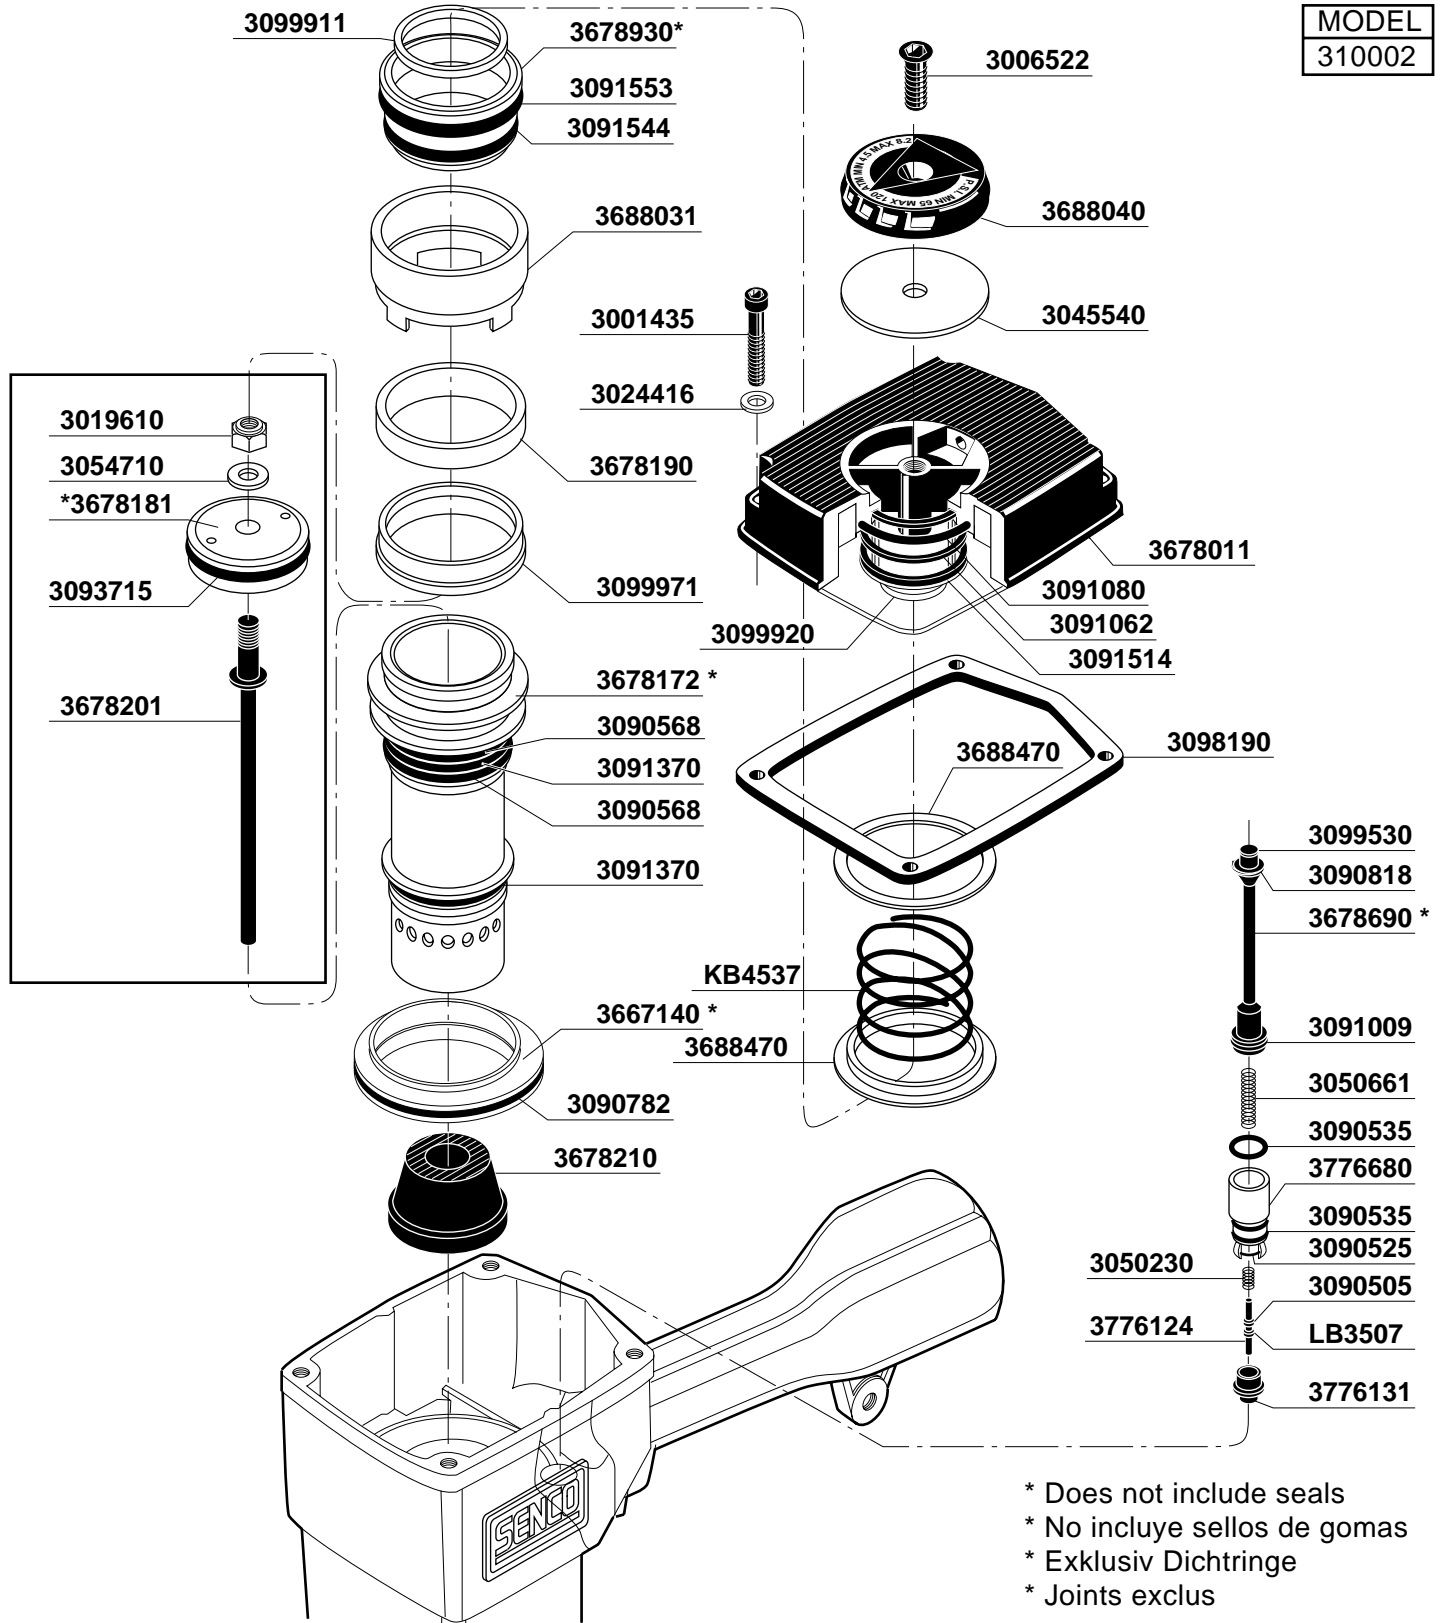

REPLACEMENT PARTS CHART SCN 250D/SCN65D Coil Nailers

MODEL
310002

- * Does not include seals
- * No incluye sellos de gomas
- * Exklusiv Dichtringe
- * Joints exclus

In the U.S.A., you will find your nearest Senco location listed in the Yellow Pages under "Staples" Or, you can call our toll-free Action-line: 1-800-543-4596

3688440

3091071

Available Plugs (Not Included with Tool)	
	PC0480 1/4" Body Ind. Interchange 3/8" MPT
	PC0485 ✓ 3/8" Body Ind. Interchange 3/8" MPT
	PC0469 1/4" Body Tru-Flate 3/8" MPT
	PC0475 ✓ 3/8" Body Tru-Flate 3/8" MPT

✓ Recommended Plugs
Plugs shown smaller than actual size

3678542
Includes: Incluye: Einschliesslich: Inclut:
3033052 3090318 (2) 3620482

SCN250D/SCN65D Coil Nailers

REPLACEMENT PARTS LIST•LISTA DE PARTES DE REPUESTO•ERSATSTEILE-LISTE•LISTE DE PIÈCES DE RECHANGE