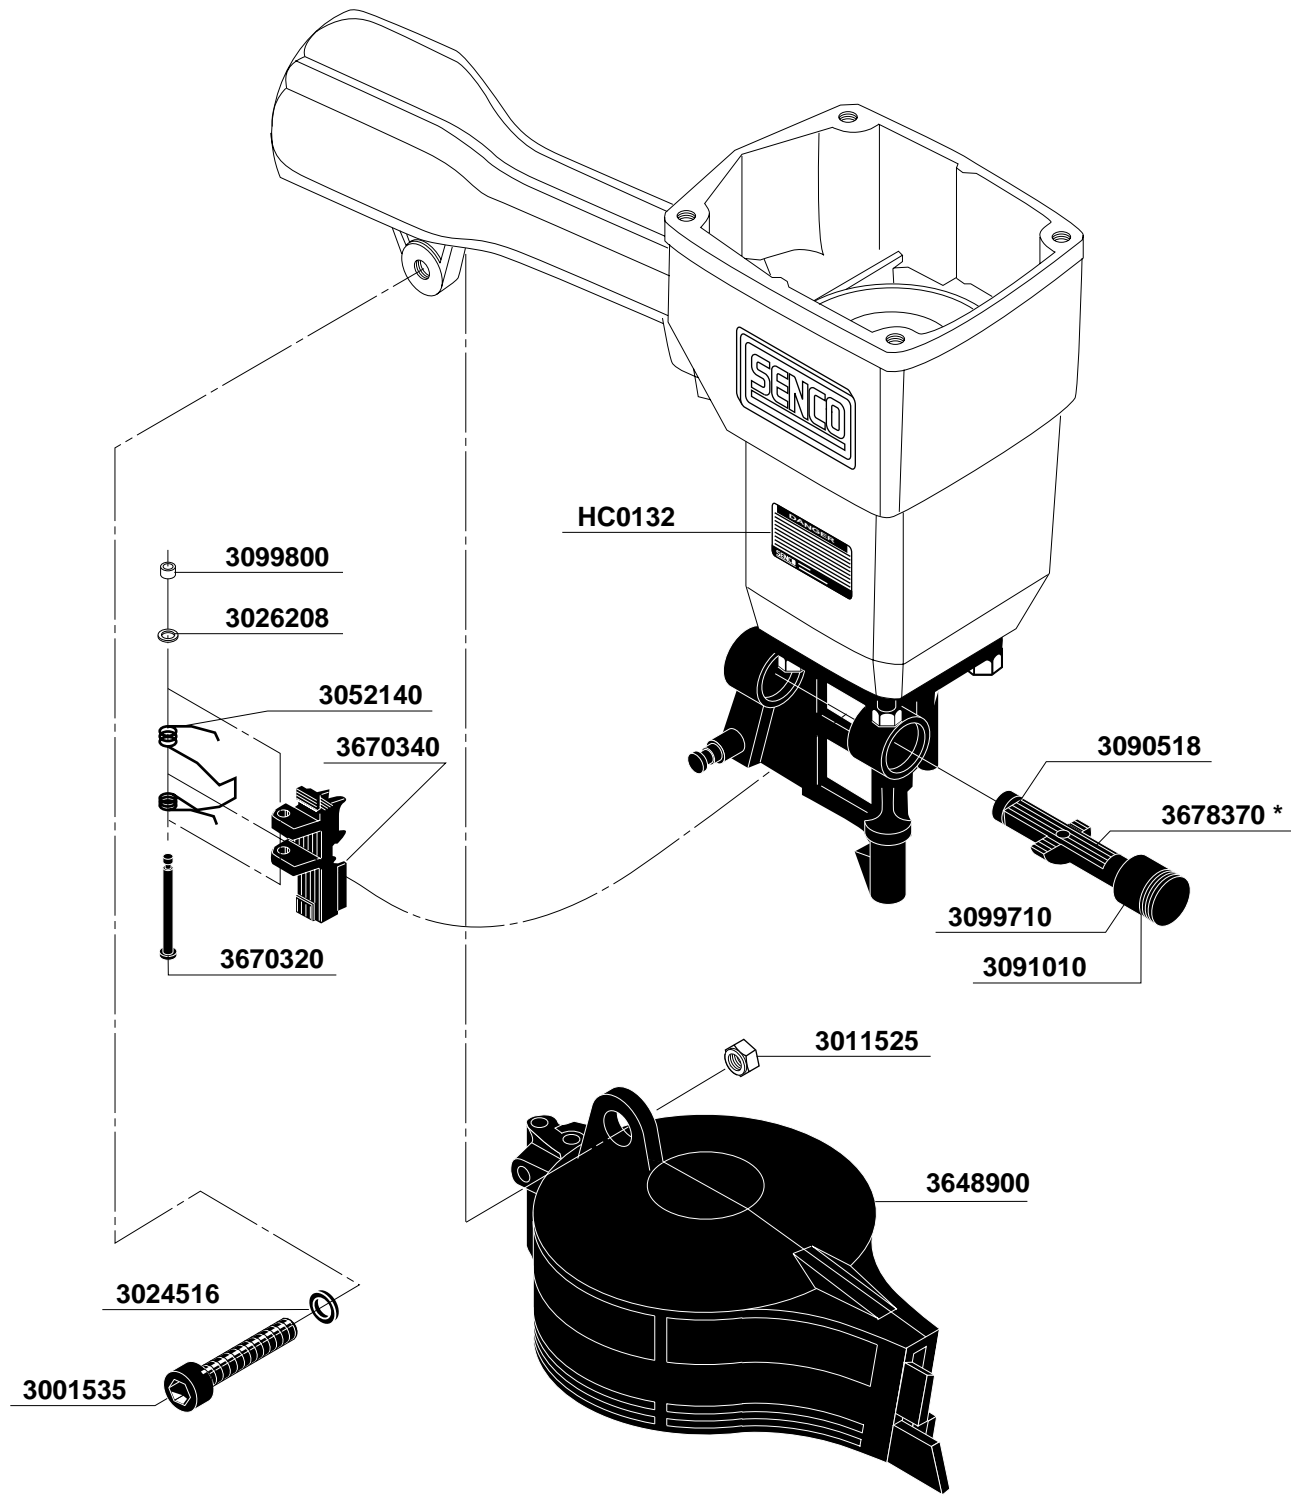

REPLACEMENT PARTS CHART SCN 250D/SCN65D Coil Nailers

MODEL
310002

- * Does not include seals
- * No incluye sellos de gomas
- * Exklusiv Dichtringe
- * Joints exclus

In the U.S.A., you will find your nearest Senco location listed in the Yellow Pages under "Staples" Or, you can call our toll-free Action-line: 1-800-543-4596

3688440

3091071

Available Plugs (Not Included with Tool)	
	PC0480 1/4" Body Ind. Interchange 3/8" MPT
	PC0485 ✓ 3/8" Body Ind. Interchange 3/8" MPT
	PC0469 1/4" Body Tru-Flate 3/8" MPT
	PC0475 ✓ 3/8" Body Tru-Flate 3/8" MPT

✓ Recommended Plugs
Plugs shown smaller than actual size

3678542
Includes: Incluye: Einschliesslich: Inclut:
3033052 3090318 (2) 3620482

SCN250D/SCN65D Coil Nailers

REPLACEMENT PARTS LIST•LISTA DE PARTES DE REPUESTO•ERSATSTEILE-LISTE•LISTE DE PIÈCES DE RECHANGE