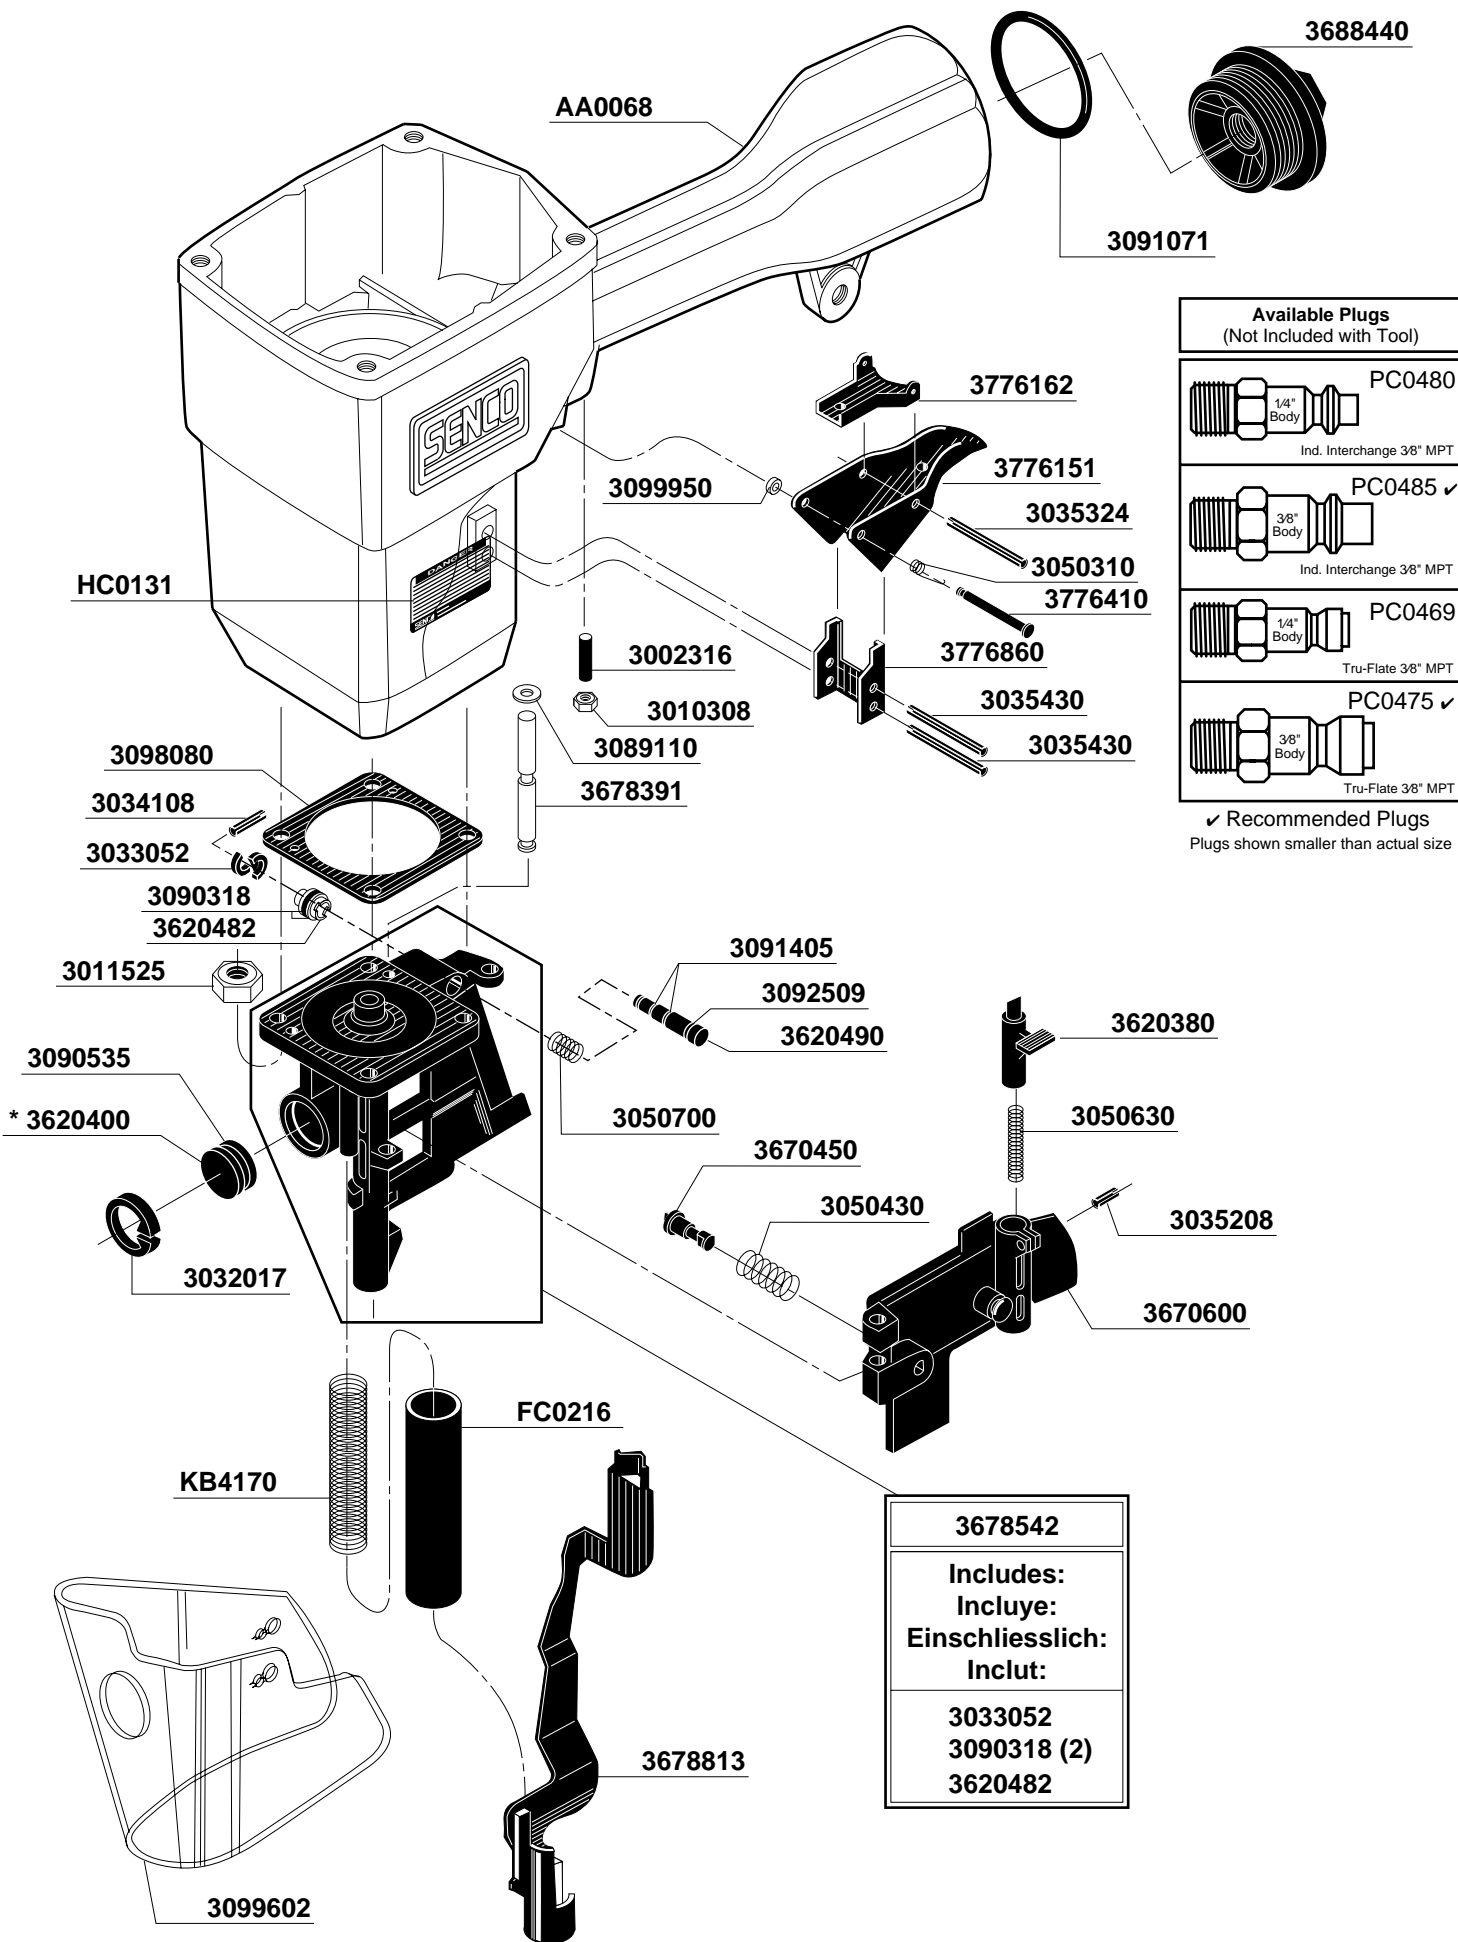

REPLACEMENT PARTS CHART SCN 250D/SCN65D Coil Nailers

MODEL
310002

- * Does not include seals
- * No incluye sellos de gomas
- * Exklusiv Dichtringe
- * Joints exclus

In the U.S.A., you will find your nearest Senco location listed in the Yellow Pages under "Staples" Or, you can call our toll-free Action-line: 1-800-543-4596

3688440

3091071

Available Plugs (Not Included with Tool)	
	PC0480 1/4" Body Ind. Interchange 3/8" MPT
	PC0485 ✓ 3/8" Body Ind. Interchange 3/8" MPT
	PC0469 1/4" Body Tru-Flate 3/8" MPT
	PC0475 ✓ 3/8" Body Tru-Flate 3/8" MPT

✓ Recommended Plugs
Plugs shown smaller than actual size

3678542
Includes: Incluye: Einschliesslich: Inclut:
3033052 3090318 (2) 3620482

SCN250D/SCN65D Coil Nailers

REPLACEMENT PARTS LIST•LISTA DE PARTES DE REPUESTO•ERSATSTEILE-LISTE•LISTE DE PIÈCES DE RECHANGE