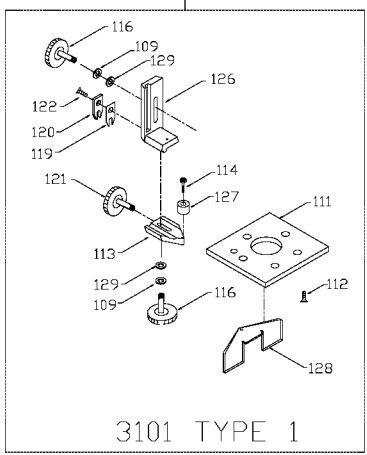

PORTER-CABLE

LAMINATE TRIMMER

attempted by trained repairmen. Contact the nearest Porter-Cable Service Center or other competent repair center.

3101
3102
5036

Parts List for 3102 Type 1

Item Number	Part Number	Description	Qty Required
1	000000-00	No Longer Available	1
1	868830	KIT	1
1	845339	FAN	1
2	000000-00	No Longer Available	1
2	000000-00	No Longer Available	1
3	868866	BRUSH	2
3	844703	HOLDER	1
4	911374	SWITCH	1
5	875699	CORD	1
11	802341SV	BALL BEARING	3
11	874538SV	BALL BEARING	3
52	844483	MTR HOUSING	1
100	697468	RING	1
101	844648	SPRING CLIP	10
102	858008	SCREW	10
104	801374	SCREW	10
200	878389	SCREW	10
201	810006	CAP	1
202	844705	RETAINER	10
203	866312	TERMINAL	1
206	886629	INTERMEDIATE HSG T4	1
207	802607	SCREW	10
208	691257	NUT COLLET	10
209	684718	COLLET	1
210	844643	RETAINER	10
211	802302	RING	10
214	810425	PLUG	1

Parts List for 3102 Type 1

Item Number	Part Number	Description	Qty Required
215	877817	SCREW	10
216	844107	SCREW	10
217	849314	TERM	1
218	846249	NUT	2
218	682063	CONNECTOR VS	2
219	845620	BR HLDR RETAIN	2
220	846755	INSULATOR	1
223	802648	WASHER	10
224	683875	WRENCH OPEN END	1
224	683875	WRENCH OPEN END	1
226	000000-00	No Longer Available	1
856	A08571SV	MOTOR ASSEMBLY	1
856	A08570SV	BASE ASSEMBLY	1