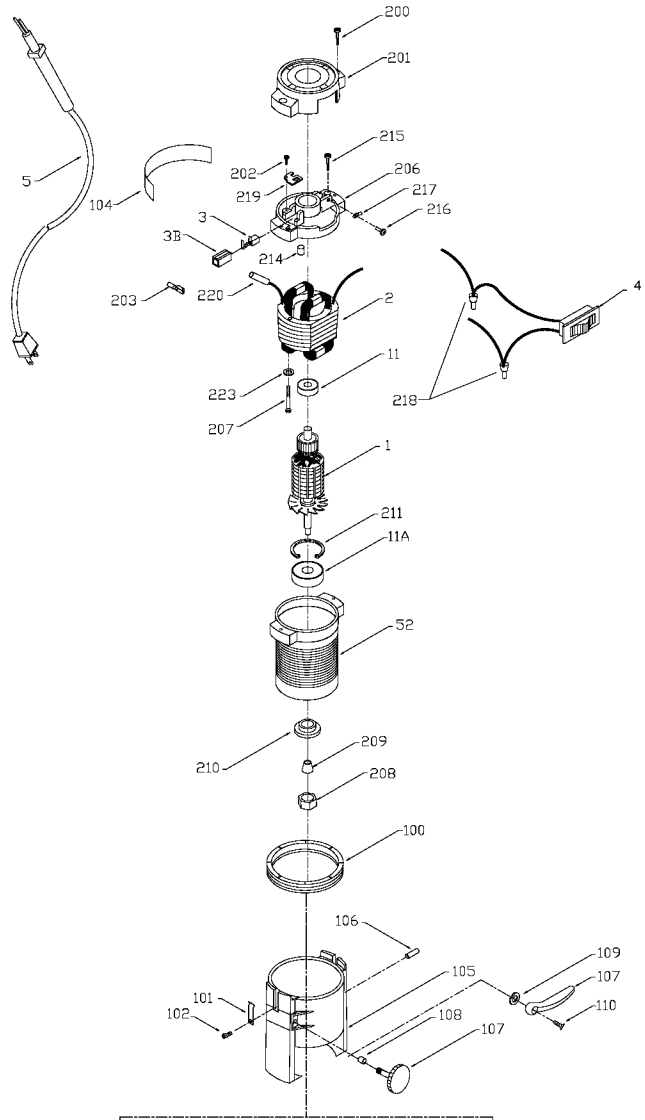

PORTER-CABLE

LAMINATE TRIMMER

attempted by trained repairmen. Contact the nearest Porter-Cable Service Center or other competent repair center.

3101
3102
5036

Parts List for 3102 Type 1

Item Number	Part Number	Description	Qty Required
1	000000-00	No Longer Available	1
1	868830	KIT	1
1	845339	FAN	1
2	000000-00	No Longer Available	1
2	000000-00	No Longer Available	1
3	868866	BRUSH	2
3	844703	HOLDER	1
4	911374	SWITCH	1
5	875699	CORD	1
11	802341SV	BALL BEARING	3
11	874538SV	BALL BEARING	3
52	844483	MTR HOUSING	1
100	697468	RING	1
101	844648	SPRING CLIP	10
102	858008	SCREW	10
104	801374	SCREW	10
200	878389	SCREW	10
201	810006	CAP	1
202	844705	RETAINER	10
203	866312	TERMINAL	1
206	886629	INTERMEDIATE HSG T4	1
207	802607	SCREW	10
208	691257	NUT COLLET	10
209	684718	COLLET	1
210	844643	RETAINER	10
211	802302	RING	10
214	810425	PLUG	1

Parts List for 3102 Type 1

Item Number	Part Number	Description	Qty Required
215	877817	SCREW	10
216	844107	SCREW	10
217	849314	TERM	1
218	846249	NUT	2
218	682063	CONNECTOR VS	2
219	845620	BR HLDR RETAIN	2
220	846755	INSULATOR	1
223	802648	WASHER	10
224	683875	WRENCH OPEN END	1
224	683875	WRENCH OPEN END	1
226	000000-00	No Longer Available	1
856	A08571SV	MOTOR ASSEMBLY	1
856	A08570SV	BASE ASSEMBLY	1