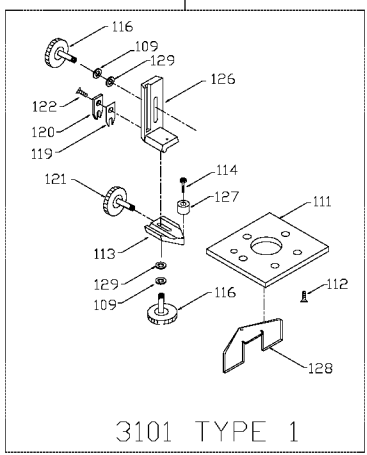

PORTER-CABLE

LAMINATE TRIMMER

attempted by trained repairmen. Contact the nearest Porter-Cable Service Center or other competent repair center.

3101
3102
5036

Parts List for 3102 Type 4

Item Number	Part Number	Description	Qty Required
1	000000-00	No Longer Available	1
1	901706	FAN	1
1	872645	ARMATURE	1
2	000000-00	No Longer Available	1
2	889061	FIELD	1
3	868866	BRUSH	2
3	844703	HOLDER	1
4	911374	SWITCH	1
5	875699	CORD	1
11	802341SV	BALL BEARING	3
11	874538SV	BALL BEARING	3
52	844483	MTR HOUSING	1
200	878389	SCREW	10
201	810006	CAP	1
202	844705	RETAINER	10
203	866312	TERMINAL	1
206	886629	INTERMEDIATE HSG T4	1
207	802607	SCREW	10
208	691257	NUT COLLET	10
209	684718	COLLET	1
210	844643	RETAINER	10
211	802302	RING	10
214	810425	PLUG	1
215	877817	SCREW	10
216	844107	SCREW	10
217	849314	TERM	1
218	846249	NUT	2

Parts List for 3102 Type 4

Item Number	Part Number	Description	Qty Required
218	682063	CONNECTOR VS	2
219	845620	BR HLDR RETAIN	2
220	846755	INSULATOR	1
223	802648	WASHER	10
224	683875	WRENCH OPEN END	1
224	683875	WRENCH OPEN END	1
226	000000-00	No Longer Available	1
856	A08571SV	MOTOR ASSEMBLY	1
856	A08570SV	BASE ASSEMBLY	1