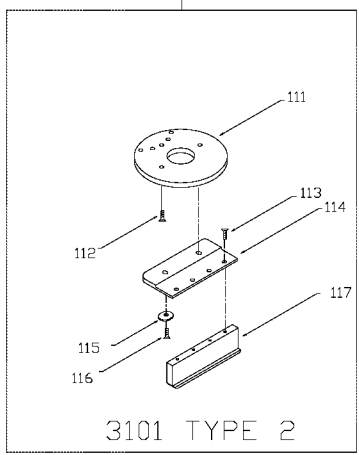

PORTER-CABLE

LAMINATE TRIMMER

attempted by trained repairmen. Contact the nearest Porter-Cable Service Center or other competent repair center.

3101
3102
5036

Parts List for 3102 Type 4

Item Number	Part Number	Description	Qty Required
1	000000-00	No Longer Available	1
1	901706	FAN	1
1	872645	ARMATURE	1
2	000000-00	No Longer Available	1
2	889061	FIELD	1
3	868866	BRUSH	2
3	844703	HOLDER	1
4	911374	SWITCH	1
5	875699	CORD	1
11	802341SV	BALL BEARING	3
11	874538SV	BALL BEARING	3
52	844483	MTR HOUSING	1
200	878389	SCREW	10
201	810006	CAP	1
202	844705	RETAINER	10
203	866312	TERMINAL	1
206	886629	INTERMEDIATE HSG T4	1
207	802607	SCREW	10
208	691257	NUT COLLET	10
209	684718	COLLET	1
210	844643	RETAINER	10
211	802302	RING	10
214	810425	PLUG	1
215	877817	SCREW	10
216	844107	SCREW	10
217	849314	TERM	1
218	846249	NUT	2

Parts List for 3102 Type 4

Item Number	Part Number	Description	Qty Required
218	682063	CONNECTOR VS	2
219	845620	BR HLDR RETAIN	2
220	846755	INSULATOR	1
223	802648	WASHER	10
224	683875	WRENCH OPEN END	1
224	683875	WRENCH OPEN END	1
226	000000-00	No Longer Available	1
856	A08571SV	MOTOR ASSEMBLY	1
856	A08570SV	BASE ASSEMBLY	1