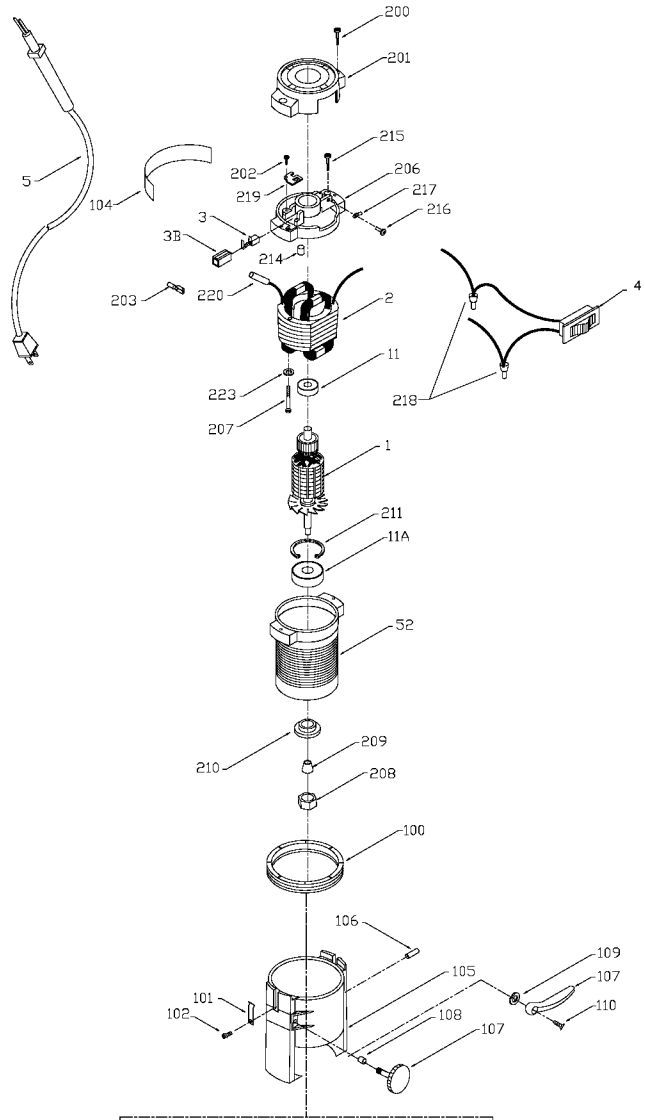

PORTER-CABLE

LAMINATE TRIMMER

attempted by trained repairmen. Contact the nearest Porter-Cable Service Center or other competent repair center.

3101
3102
5036

Parts List for 3102 Type 4

Item Number	Part Number	Description	Qty Required
1	000000-00	No Longer Available	1
1	901706	FAN	1
1	872645	ARMATURE	1
2	000000-00	No Longer Available	1
2	889061	FIELD	1
3	868866	BRUSH	2
3	844703	HOLDER	1
4	911374	SWITCH	1
5	875699	CORD	1
11	802341SV	BALL BEARING	3
11	874538SV	BALL BEARING	3
52	844483	MTR HOUSING	1
200	878389	SCREW	10
201	810006	CAP	1
202	844705	RETAINER	10
203	866312	TERMINAL	1
206	886629	INTERMEDIATE HSG T4	1
207	802607	SCREW	10
208	691257	NUT COLLET	10
209	684718	COLLET	1
210	844643	RETAINER	10
211	802302	RING	10
214	810425	PLUG	1
215	877817	SCREW	10
216	844107	SCREW	10
217	849314	TERM	1
218	846249	NUT	2

Parts List for 3102 Type 4

Item Number	Part Number	Description	Qty Required
218	682063	CONNECTOR VS	2
219	845620	BR HLDR RETAIN	2
220	846755	INSULATOR	1
223	802648	WASHER	10
224	683875	WRENCH OPEN END	1
224	683875	WRENCH OPEN END	1
226	000000-00	No Longer Available	1
856	A08571SV	MOTOR ASSEMBLY	1
856	A08570SV	BASE ASSEMBLY	1