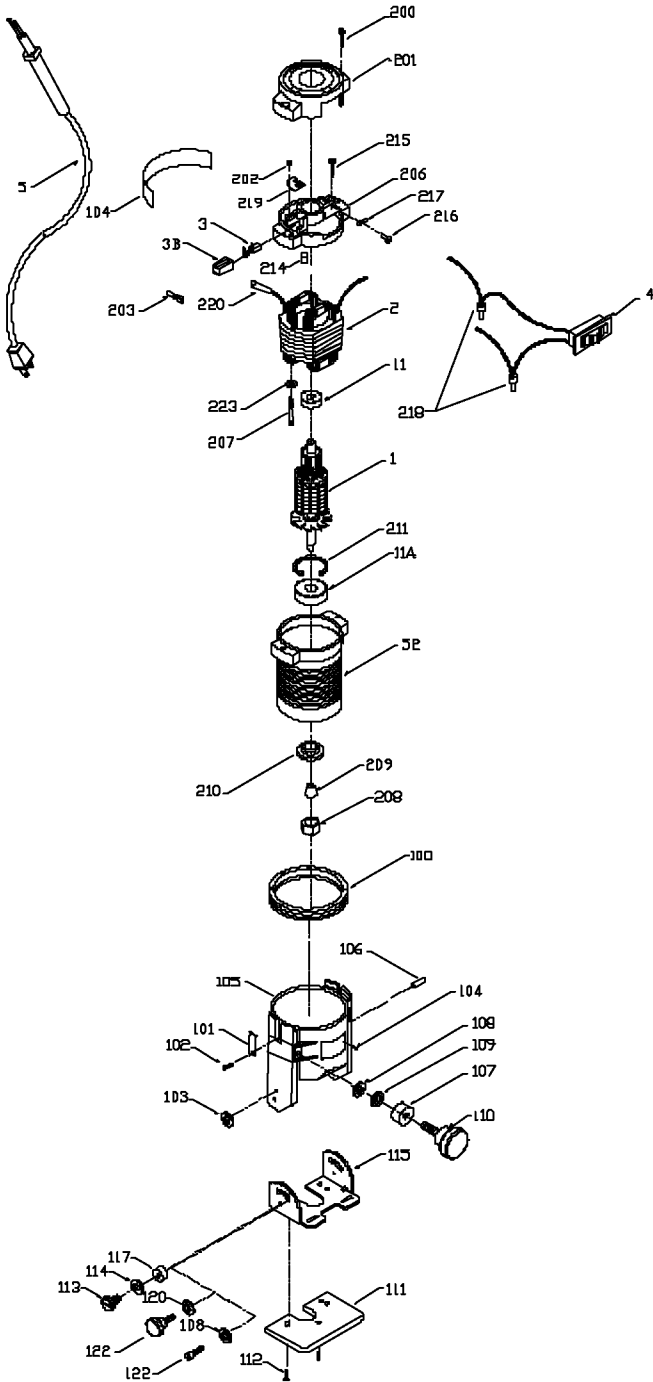

PORTER-CABLE

TILTBASE LAMINATE TRIMMER

WARNING: Electrical repairs should only be attempted by trained repairmen. Contact the nearest Porter-Cable Service Center or other

319
3191

Parts List for 3191 Type 1

Item Number	Part Number	Description	Qty Required
1	868830	KIT	1
1	000000-00	No Longer Available	1
1	845339	FAN	1
2	000000-00	No Longer Available	1
2	000000-00	No Longer Available	1
3	868866	BRUSH	2
3	844703	HOLDER	1
4	911374	SWITCH	1
5	875699	CORD	1
5	000000-00	No Longer Available	1
11	802341SV	BALL BEARING	3
11	874538SV	BALL BEARING	3
52	844483	MTR HOUSING	1
100	697468	RING	1
101	844648	SPRING CLIP	10
102	858008	SCREW	10
103	858792	WASHER	10
104	801374	SCREW	10
105	693898	BASE	1
106	840109	PIN	10
107	878884	FIXED PULLEY	10
108	802318	WASHER	10
109	858420	WASHER	10
110	693885	THUMB SCREW	10
111	698258	SUB BASE	1
112	873982	SCREW	10
112	802768	SCREW	10

Parts List for 3191 Type 1

Item Number	Part Number	Description	Qty Required
113	689229	SCREW	10
113	688860	SCREW	10
114	000000-00	No Longer Available	10
115	693900	TILT BRACKET	1
116	000000-00	No Longer Available	1
117	878884	FIXED PULLEY	10
117	694682	SPACER	10
120	000000-00	No Longer Available	10
122	693886	THUMB SCREW	10
200	878389	SCREW	10
201	810006	CAP	1
202	844705	RETAINER	10
203	866312	TERMINAL	1
206	886629	INTERMEDIATE HSG T4	1
207	802607	SCREW	10
208	691257	NUT COLLET	10
209	684718	COLLET	1
210	844643	RETAINER	10
211	802302	RING	10
214	810425	PLUG	1
215	877817	SCREW	10
216	844107	SCREW	10
217	849314	TERM	1
218	682063	CONNECTOR VS	1
219	845620	BR HLDR RETAIN	2
220	846755	INSULATOR	1
223	802648	WASHER	10

Parts List for 3191 Type 1

Item Number	Part Number	Description	Qty Required
224	683875	WRENCH OPEN END	1
224	683875	WRENCH OPEN END	1
225	000000-00	No Longer Available	1