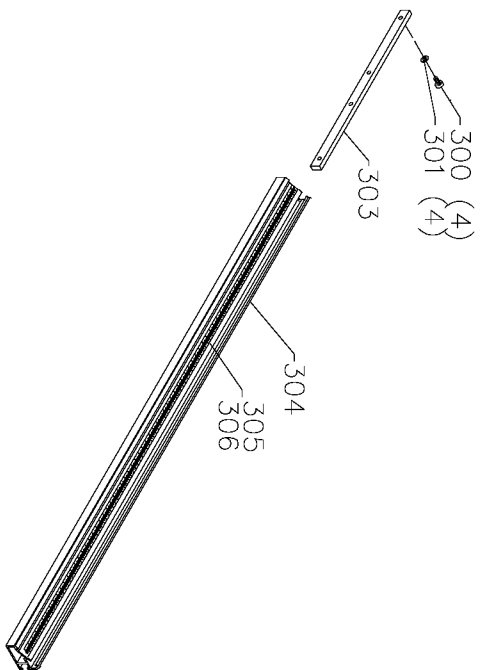

32-326 Only

ELECTRICAL WIRING SCHEMATIC

AIR LINE SCHEMATIC

NOTE: ALL TUBING NOT SPECIFIED, TO BE CLEAR COLOR

AIR LOGIC SEQUENCE

1. Depress the START BUTTON and hold it down
 - .The clamp cylinders extend
 - .The motor starts
 - .The work cylinder pushes the drill head down
 - .The depth stop contacts the limit switch
 - .The motor stops
 - .The work cylinder retracts the drill head
2. Depress the RESET BUTTON
 - .The clamp cylinders retract
 - .The limit switch and start button are reset

Parts List for 32-326 Type 1

Item Number	Part Number	Description	Qty Required
1	438023146208	MOTOR	1
1	438023146208	MOTOR	1
2	438010170200S	SWITCH	1
3	000000-00	No Longer Available	1
5	449013010001	COUPLING	1
6	901041500236	SET SCREW	1
7	000000-00	No Longer Available	1
8	449013840005	SLIDE	1
8	449013840005	SLIDE	1
9	000000-00	No Longer Available	1
9	000000-00	No Longer Available	1
10	449011320002S	HEAD SCALE	1
11	901010605768S	BOLT	8
12	901064431806S	SCREW	2
13	449013310002S	COVER	1
13	449013310002S	COVER	1
14	449017540008S	NAMEPLATE	1
14	449017540008S	NAMEPLATE	1
15	901027631709S	SCREW	4
16	901110200830S	CARRIAGE BOLT	2
17	449010140007S	STOP BRACKET	2
18	449011040004S	SPACER	2
19	424120600005S	KNOB	2
20	904020201704S	LOCK WASHER	4
21	901010600640S	CAP SCREW	4
25	931010214099S	KNOB-SCREW ON	2
26	449011220002S	INDEX SPRING	2