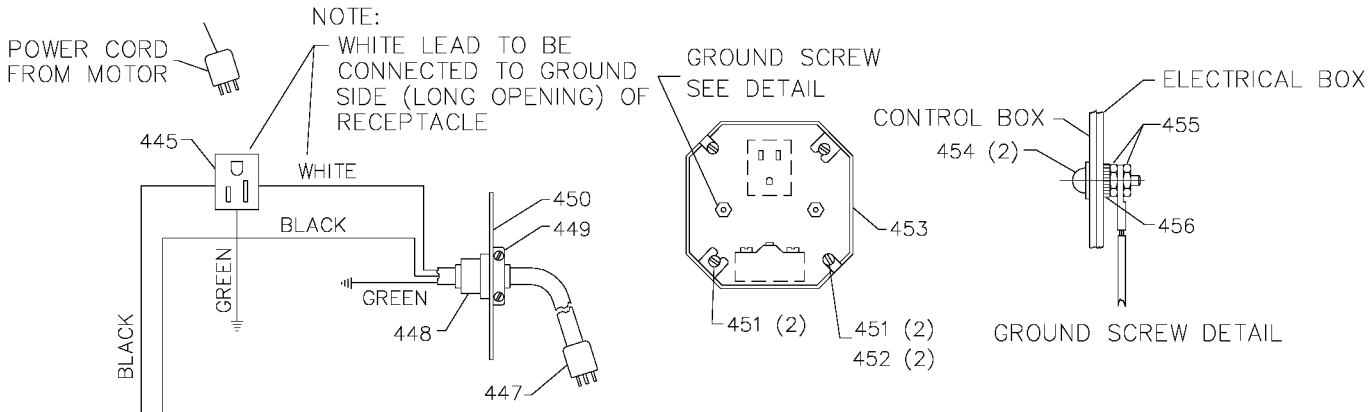

32-326 Only

ELECTRICAL WIRING SCHEMATIC

AIR LINE SCHEMATIC

NOTE: ALL TUBING NOT SPECIFIED, TO BE CLEAR COLOR

AIR LOGIC SEQUENCE

1. Depress the START BUTTON and hold it down
 - .The clamp cylinders extend
 - .The motor starts
 - .The work cylinder pushes the drill head down
 - .The depth stop contacts the limit switch
 - .The motor stops
 - .The work cylinder retracts the drill head
2. Depress the RESET BUTTON
 - .The clamp cylinders retract
 - .The limit switch and start button are reset

Parts List for 32-326 Type 1

Item Number	Part Number	Description	Qty Required
1	438023146208	MOTOR	1
1	438023146208	MOTOR	1
2	438010170200S	SWITCH	1
3	000000-00	No Longer Available	1
5	449013010001	COUPLING	1
6	901041500236	SET SCREW	1
7	000000-00	No Longer Available	1
8	449013840005	SLIDE	1
8	449013840005	SLIDE	1
9	000000-00	No Longer Available	1
9	000000-00	No Longer Available	1
10	449011320002S	HEAD SCALE	1
11	901010605768S	BOLT	8
12	901064431806S	SCREW	2
13	449013310002S	COVER	1
13	449013310002S	COVER	1
14	449017540008S	NAMEPLATE	1
14	449017540008S	NAMEPLATE	1
15	901027631709S	SCREW	4
16	901110200830S	CARRIAGE BOLT	2
17	449010140007S	STOP BRACKET	2
18	449011040004S	SPACER	2
19	424120600005S	KNOB	2
20	904020201704S	LOCK WASHER	4
21	901010600640S	CAP SCREW	4
25	931010214099S	KNOB-SCREW ON	2
26	449011220002S	INDEX SPRING	2