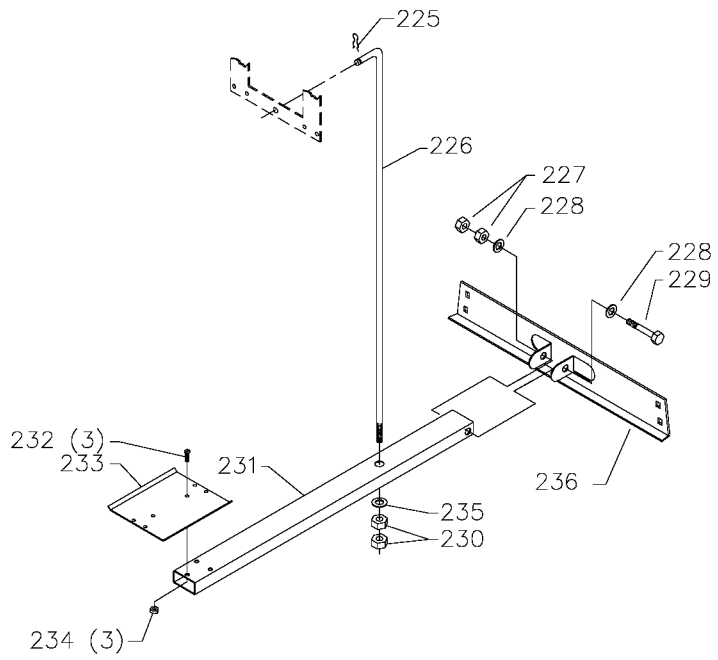

32-326 Only

ELECTRICAL WIRING SCHEMATIC

AIR LINE SCHEMATIC

NOTE: ALL TUBING NOT SPECIFIED, TO BE CLEAR COLOR

AIR LOGIC SEQUENCE

1. Depress the START BUTTON and hold it down
 - .The clamp cylinders extend
 - .The motor starts
 - .The work cylinder pushes the drill head down
 - .The depth stop contacts the limit switch
 - .The motor stops
 - .The work cylinder retracts the drill head
2. Depress the RESET BUTTON
 - .The clamp cylinders retract
 - .The limit switch and start button are reset

Parts List for 32-326 Type 1

Item Number	Part Number	Description	Qty Required
1	438023146208	MOTOR	1
1	438023146208	MOTOR	1
2	438010170200S	SWITCH	1
3	000000-00	No Longer Available	1
5	449013010001	COUPLING	1
6	901041500236	SET SCREW	1
7	000000-00	No Longer Available	1
8	449013840005	SLIDE	1
8	449013840005	SLIDE	1
9	000000-00	No Longer Available	1
9	000000-00	No Longer Available	1
10	449011320002S	HEAD SCALE	1
11	901010605768S	BOLT	8
12	901064431806S	SCREW	2
13	449013310002S	COVER	1
13	449013310002S	COVER	1
14	449017540008S	NAMEPLATE	1
14	449017540008S	NAMEPLATE	1
15	901027631709S	SCREW	4
16	901110200830S	CARRIAGE BOLT	2
17	449010140007S	STOP BRACKET	2
18	449011040004S	SPACER	2
19	424120600005S	KNOB	2
20	904020201704S	LOCK WASHER	4
21	901010600640S	CAP SCREW	4
25	931010214099S	KNOB-SCREW ON	2
26	449011220002S	INDEX SPRING	2