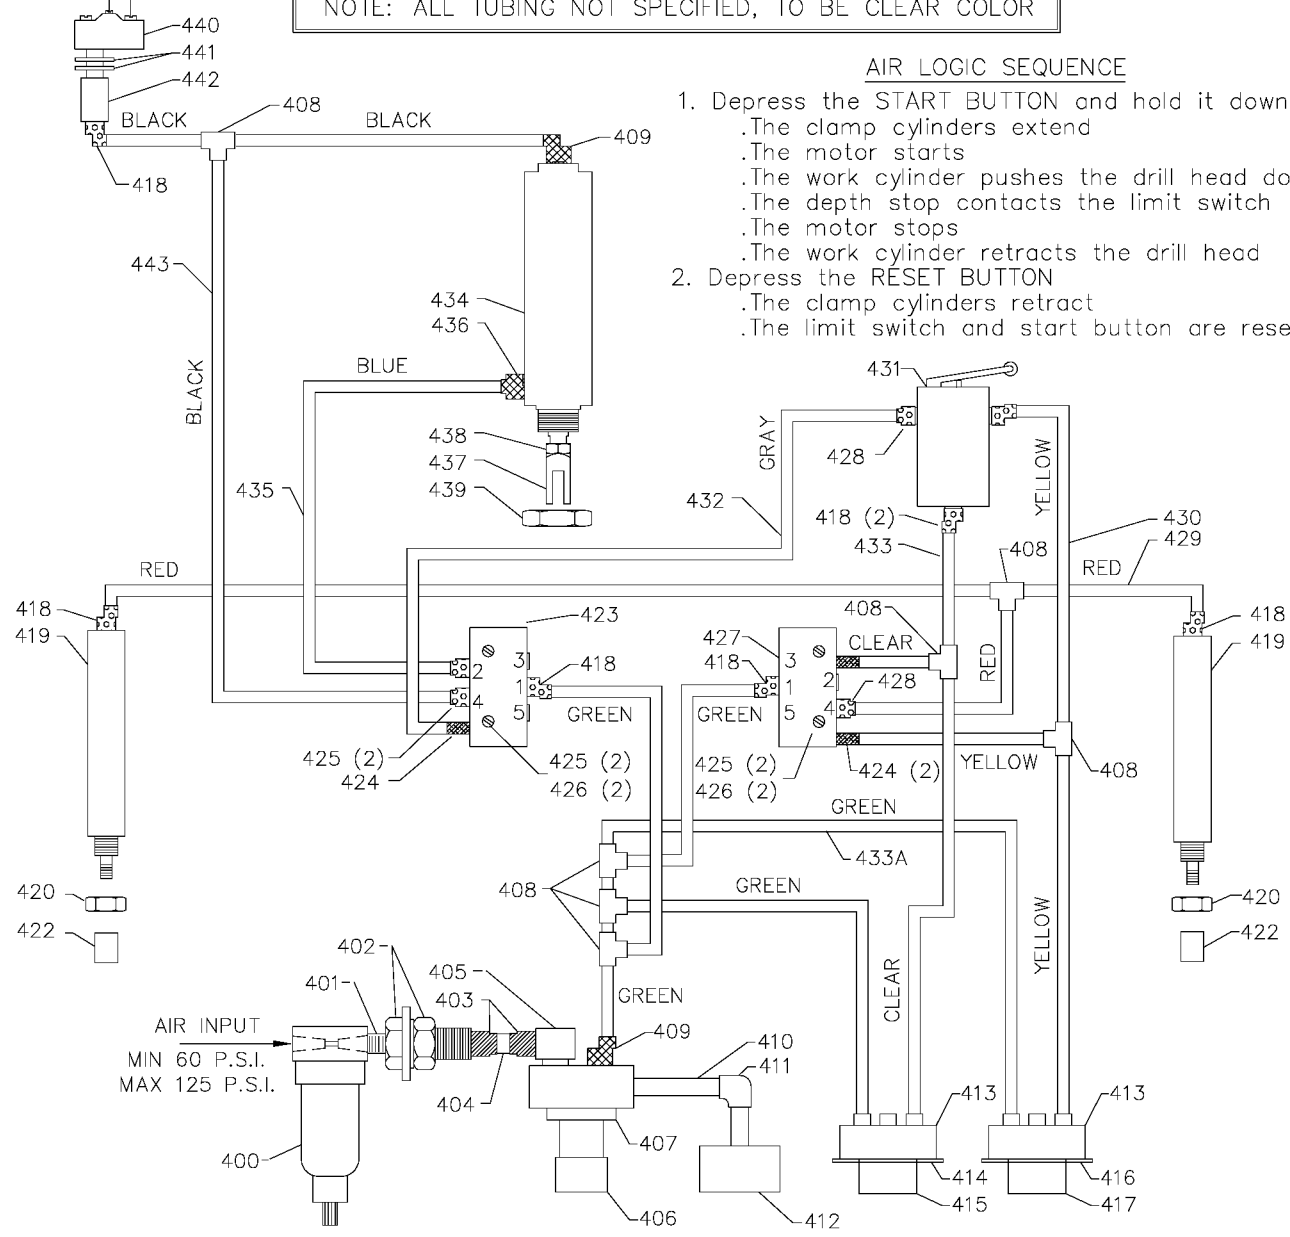

32-326 Only

ELECTRICAL WIRING SCHEMATIC

AIR LINE SCHEMATIC

NOTE: ALL TUBING NOT SPECIFIED, TO BE CLEAR COLOR

AIR LOGIC SEQUENCE

1. Depress the START BUTTON and hold it down
 - .The clamp cylinders extend
 - .The motor starts
 - .The work cylinder pushes the drill head down
 - .The depth stop contacts the limit switch
 - .The motor stops
 - .The work cylinder retracts the drill head
2. Depress the RESET BUTTON
 - .The clamp cylinders retract
 - .The limit switch and start button are reset

Parts List for 32-326 Type 1

Item Number	Part Number	Description	Qty Required
1	438023146208	MOTOR	1
1	438023146208	MOTOR	1
2	438010170200S	SWITCH	1
3	000000-00	No Longer Available	1
5	449013010001	COUPLING	1
6	901041500236	SET SCREW	1
7	000000-00	No Longer Available	1
8	449013840005	SLIDE	1
8	449013840005	SLIDE	1
9	000000-00	No Longer Available	1
9	000000-00	No Longer Available	1
10	449011320002S	HEAD SCALE	1
11	901010605768S	BOLT	8
12	901064431806S	SCREW	2
13	449013310002S	COVER	1
13	449013310002S	COVER	1
14	449017540008S	NAMEPLATE	1
14	449017540008S	NAMEPLATE	1
15	901027631709S	SCREW	4
16	901110200830S	CARRIAGE BOLT	2
17	449010140007S	STOP BRACKET	2
18	449011040004S	SPACER	2
19	424120600005S	KNOB	2
20	904020201704S	LOCK WASHER	4
21	901010600640S	CAP SCREW	4
25	931010214099S	KNOB-SCREW ON	2
26	449011220002S	INDEX SPRING	2