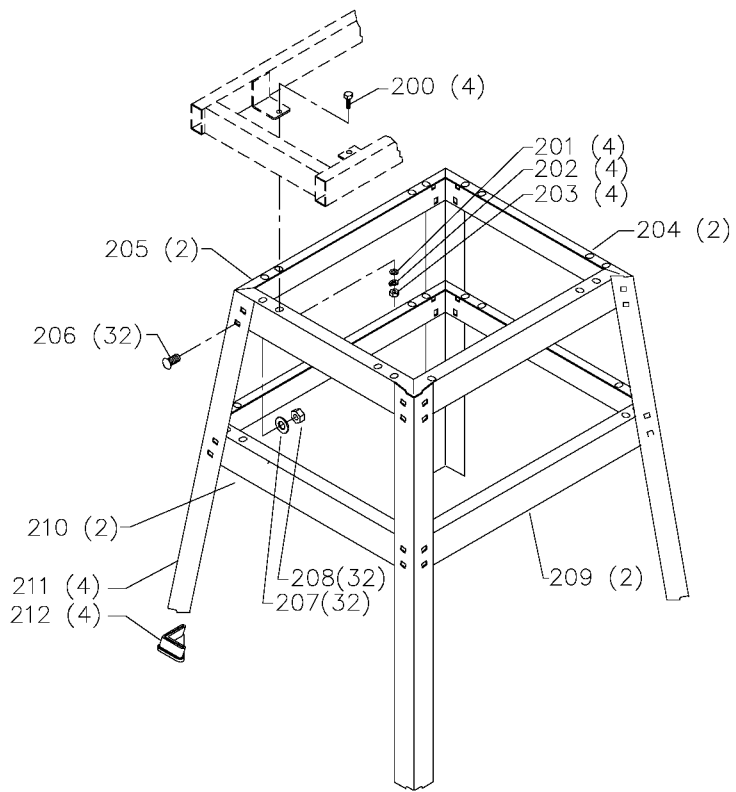

32-326 Only

ELECTRICAL WIRING SCHEMATIC

AIR LINE SCHEMATIC

NOTE: ALL TUBING NOT SPECIFIED, TO BE CLEAR COLOR

AIR LOGIC SEQUENCE

1. Depress the START BUTTON and hold it down
 - .The clamp cylinders extend
 - .The motor starts
 - .The work cylinder pushes the drill head down
 - .The depth stop contacts the limit switch
 - .The motor stops
 - .The work cylinder retracts the drill head
2. Depress the RESET BUTTON
 - .The clamp cylinders retract
 - .The limit switch and start button are reset

Parts List for 32-326 Type 1

Item Number	Part Number	Description	Qty Required
1	438023146208	MOTOR	1
1	438023146208	MOTOR	1
2	438010170200S	SWITCH	1
3	000000-00	No Longer Available	1
5	449013010001	COUPLING	1
6	901041500236	SET SCREW	1
7	000000-00	No Longer Available	1
8	449013840005	SLIDE	1
8	449013840005	SLIDE	1
9	000000-00	No Longer Available	1
9	000000-00	No Longer Available	1
10	449011320002S	HEAD SCALE	1
11	901010605768S	BOLT	8
12	901064431806S	SCREW	2
13	449013310002S	COVER	1
13	449013310002S	COVER	1
14	449017540008S	NAMEPLATE	1
14	449017540008S	NAMEPLATE	1
15	901027631709S	SCREW	4
16	901110200830S	CARRIAGE BOLT	2
17	449010140007S	STOP BRACKET	2
18	449011040004S	SPACER	2
19	424120600005S	KNOB	2
20	904020201704S	LOCK WASHER	4
21	901010600640S	CAP SCREW	4
25	931010214099S	KNOB-SCREW ON	2
26	449011220002S	INDEX SPRING	2