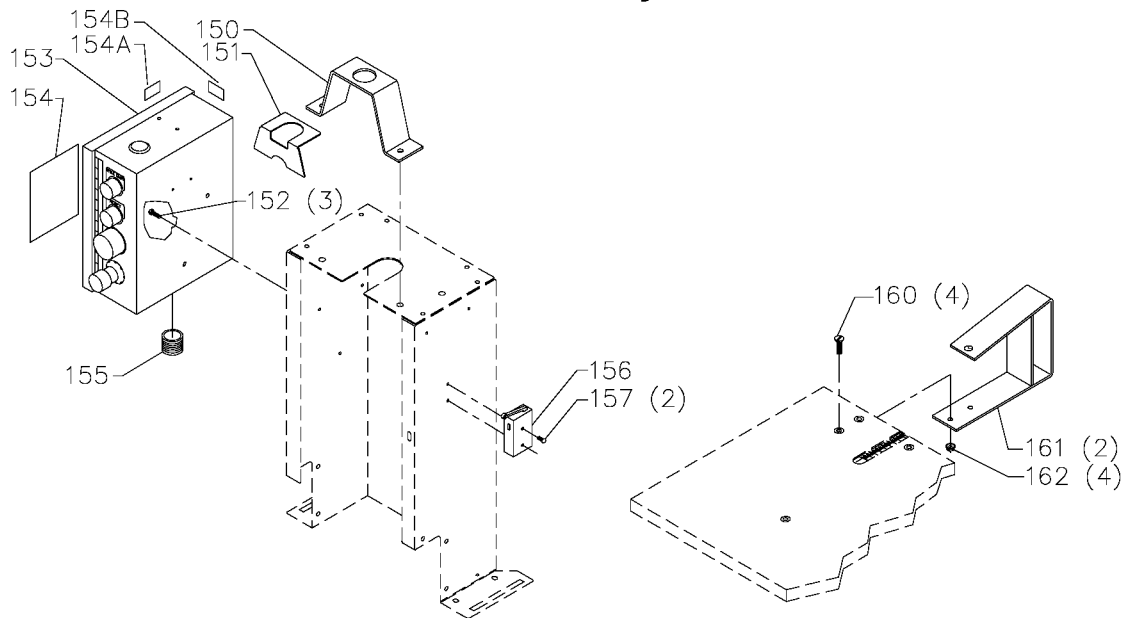

32-326 Only

ELECTRICAL WIRING SCHEMATIC

AIR LINE SCHEMATIC

NOTE: ALL TUBING NOT SPECIFIED, TO BE CLEAR COLOR

AIR LOGIC SEQUENCE

1. Depress the START BUTTON and hold it down
 - .The clamp cylinders extend
 - .The motor starts
 - .The work cylinder pushes the drill head down
 - .The depth stop contacts the limit switch
 - .The motor stops
 - .The work cylinder retracts the drill head
2. Depress the RESET BUTTON
 - .The clamp cylinders retract
 - .The limit switch and start button are reset

Parts List for 32-326 Type 1

Item Number	Part Number	Description	Qty Required
1	438023146208	MOTOR	1
1	438023146208	MOTOR	1
2	438010170200S	SWITCH	1
3	000000-00	No Longer Available	1
5	449013010001	COUPLING	1
6	901041500236	SET SCREW	1
7	000000-00	No Longer Available	1
8	449013840005	SLIDE	1
8	449013840005	SLIDE	1
9	000000-00	No Longer Available	1
9	000000-00	No Longer Available	1
10	449011320002S	HEAD SCALE	1
11	901010605768S	BOLT	8
12	901064431806S	SCREW	2
13	449013310002S	COVER	1
13	449013310002S	COVER	1
14	449017540008S	NAMEPLATE	1
14	449017540008S	NAMEPLATE	1
15	901027631709S	SCREW	4
16	901110200830S	CARRIAGE BOLT	2
17	449010140007S	STOP BRACKET	2
18	449011040004S	SPACER	2
19	424120600005S	KNOB	2
20	904020201704S	LOCK WASHER	4
21	901010600640S	CAP SCREW	4
25	931010214099S	KNOB-SCREW ON	2
26	449011220002S	INDEX SPRING	2