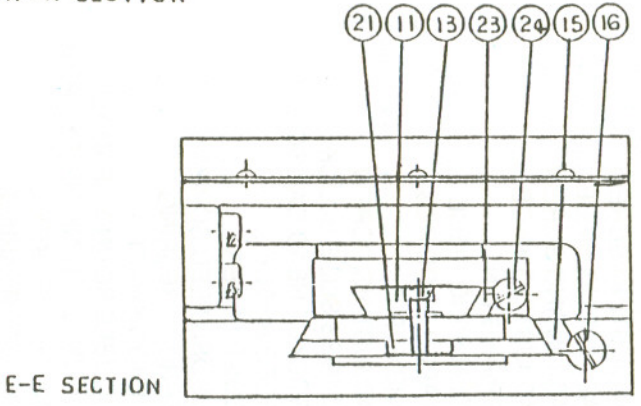

PARTS LIST FOR THE TAK-13GH/BD TAPER ATTACHMENT

# PARTS LIST FOR THE TAK-13GH\BD TAPER ATTACHMENT

PLEASE ORDER BY PART NUMBER ONLY

INDEX NO.	PART NO.	DESCRIPTION	SIZE	QTY.
1	84-0001-00	SLIDE BASE		1
2	TS-1504081	SOCKET HEAD CAP SCREW	M8x40	4
3	84-1001-00	SLIDE BRACKET		1
4	TS-1504061	SOCKET HEAD CAP SCREW	M4x30	4
5	TS-1532021	COUNTER SUNK FLAT SCREW	M4x8	6
6	84-0003-00	LONGITUDINAL SLIDE		1
7	84-0004-00	TAPER INDICATOR PLATE		1
8	84-0004-00-1	RIVET		2
9	84-0005-00	ANGLE INDICATOR PLATE		1
10	84-0005-00-1	RIVET		2
11	84-0006-00	TAPER SLIDE		1
12	TS-1503031	SOCKET HEAD CAP SCREW	M6x12	1
13	TS-1503051	SOCKET HEAD CAP SCREW	M6x20	1
14	84-0007-00	AXLE		1
15	84-0008-00	GIB STRIP		1
16	84-0006-00	ADJUSTING SCREW		2
17	84-0100-00	ADJUSTING PIECE		1
18	84-0011-00	ADJUSTING SCREW		1
19	84-0012-00	ADJUSTING KNOB		1
20	84-0012-00-1	SPRING PIN	3x14	1
21	84-0013-00	CLAMPING PIECE		1
22	84-1002-00	TAPER SLIDE REST		1
23	84-0015-00	GIB STRIP		1
24	84-0016-00	ADJUSTING SCREW		2
25	84-1003-00	CROSS SLIDE BLOCK		1
26	TS-1501061	SOCKET HEAD CAP SCREW	M4x20	2
27	84-1004-00	FEED BLOCK		1
29	84-1005-00	DUST COVER		1
30	84-1006-2/2-00	CROSS FEED SCREW	10 TPI	1
31	BB-51101	THRUST BEARING		2
32	84-1007-00	PINION SHAFT		1
33	84-1007-00-1	DOUBLE ROUND HEAD KEY	5x5x30	1
34	84-1007-00-2	COUNTER SUNK FLAT SCREW	M3x5	1
35	84-1007-00-3	WOODRUFF KEY	3x13	1
36	BB-51102	THRUST BEARING		1
37	17-0303A-00	CROSS BRACKET		1
38	84-0023-01-1	BALL CUP	1/4"	1
39	TS-1503051	SOCKET HEAD CAP SCREW	M6x20	2
40	BB-51102	THRUST BEARING		1
41	17-0304-00	CROSS FEED HANDWHEEL		1
42	17-0356-2/2-00	CROSS DIAL GUARD		1
43	17-0357-00	SPRING LEAF		1
44	17-0504-00-2	SOCKET BUTTON HEAD SCREW	M8x20	1
45	TS-1522061	SOCKET HEAD SET SCREW	M5x20	1