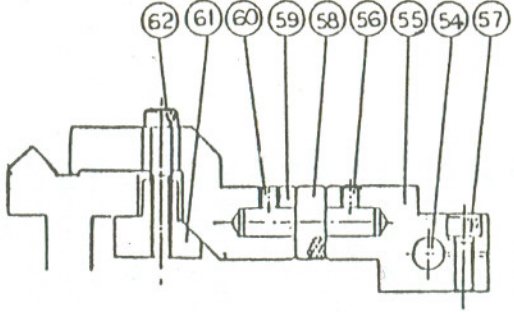

PARTS LIST FOR THE TAK-13GH/BD TAPER ATTACHMENT

# PARTS LIST FOR THE TAK-13GH\BD TAPER ATTACHMENT

PLEASE ORDER BY PART NUMBER ONLY

INDEX NO.	PART NO.	DESCRIPTION	SIZE	QTY.
1	84-0001-00	SLIDE BASE		1
2	TS-1504081	SOCKET HEAD CAP SCREW	M8x40	4
3	84-1001-00	SLIDE BRACKET		1
4	TS-1504061	SOCKET HEAD CAP SCREW	M4x30	4
5	TS-1532021	COUNTER SUNK FLAT SCREW	M4x8	6
6	84-0003-00	LONGITUDINAL SLIDE		1
7	84-0004-00	TAPER INDICATOR PLATE		1
8	84-0004-00-1	RIVET		2
9	84-0005-00	ANGLE INDICATOR PLATE		1
10	84-0005-00-1	RIVET		2
11	84-0006-00	TAPER SLIDE		1
12	TS-1503031	SOCKET HEAD CAP SCREW	M6x12	1
13	TS-1503051	SOCKET HEAD CAP SCREW	M6x20	1
14	84-0007-00	AXLE		1
15	84-0008-00	GIB STRIP		1
16	84-0006-00	ADJUSTING SCREW		2
17	84-0100-00	ADJUSTING PIECE		1
18	84-0011-00	ADJUSTING SCREW		1
19	84-0012-00	ADJUSTING KNOB		1
20	84-0012-00-1	SPRING PIN	3x14	1
21	84-0013-00	CLAMPING PIECE		1
22	84-1002-00	TAPER SLIDE REST		1
23	84-0015-00	GIB STRIP		1
24	84-0016-00	ADJUSTING SCREW		2
25	84-1003-00	CROSS SLIDE BLOCK		1
26	TS-1501061	SOCKET HEAD CAP SCREW	M4x20	2
27	84-1004-00	FEED BLOCK		1
29	84-1005-00	DUST COVER		1
30	84-1006-2/2-00	CROSS FEED SCREW	10 TPI	1
31	BB-51101	THRUST BEARING		2
32	84-1007-00	PINION SHAFT		1
33	84-1007-00-1	DOUBLE ROUND HEAD KEY	5x5x30	1
34	84-1007-00-2	COUNTER SUNK FLAT SCREW	M3x5	1
35	84-1007-00-3	WOODRUFF KEY	3x13	1
36	BB-51102	THRUST BEARING		1
37	17-0303A-00	CROSS BRACKET		1
38	84-0023-01-1	BALL CUP	1/4"	1
39	TS-1503051	SOCKET HEAD CAP SCREW	M6x20	2
40	BB-51102	THRUST BEARING		1
41	17-0304-00	CROSS FEED HANDWHEEL		1
42	17-0356-2/2-00	CROSS DIAL GUARD		1
43	17-0357-00	SPRING LEAF		1
44	17-0504-00-2	SOCKET BUTTON HEAD SCREW	M8x20	1
45	TS-1522061	SOCKET HEAD SET SCREW	M5x20	1