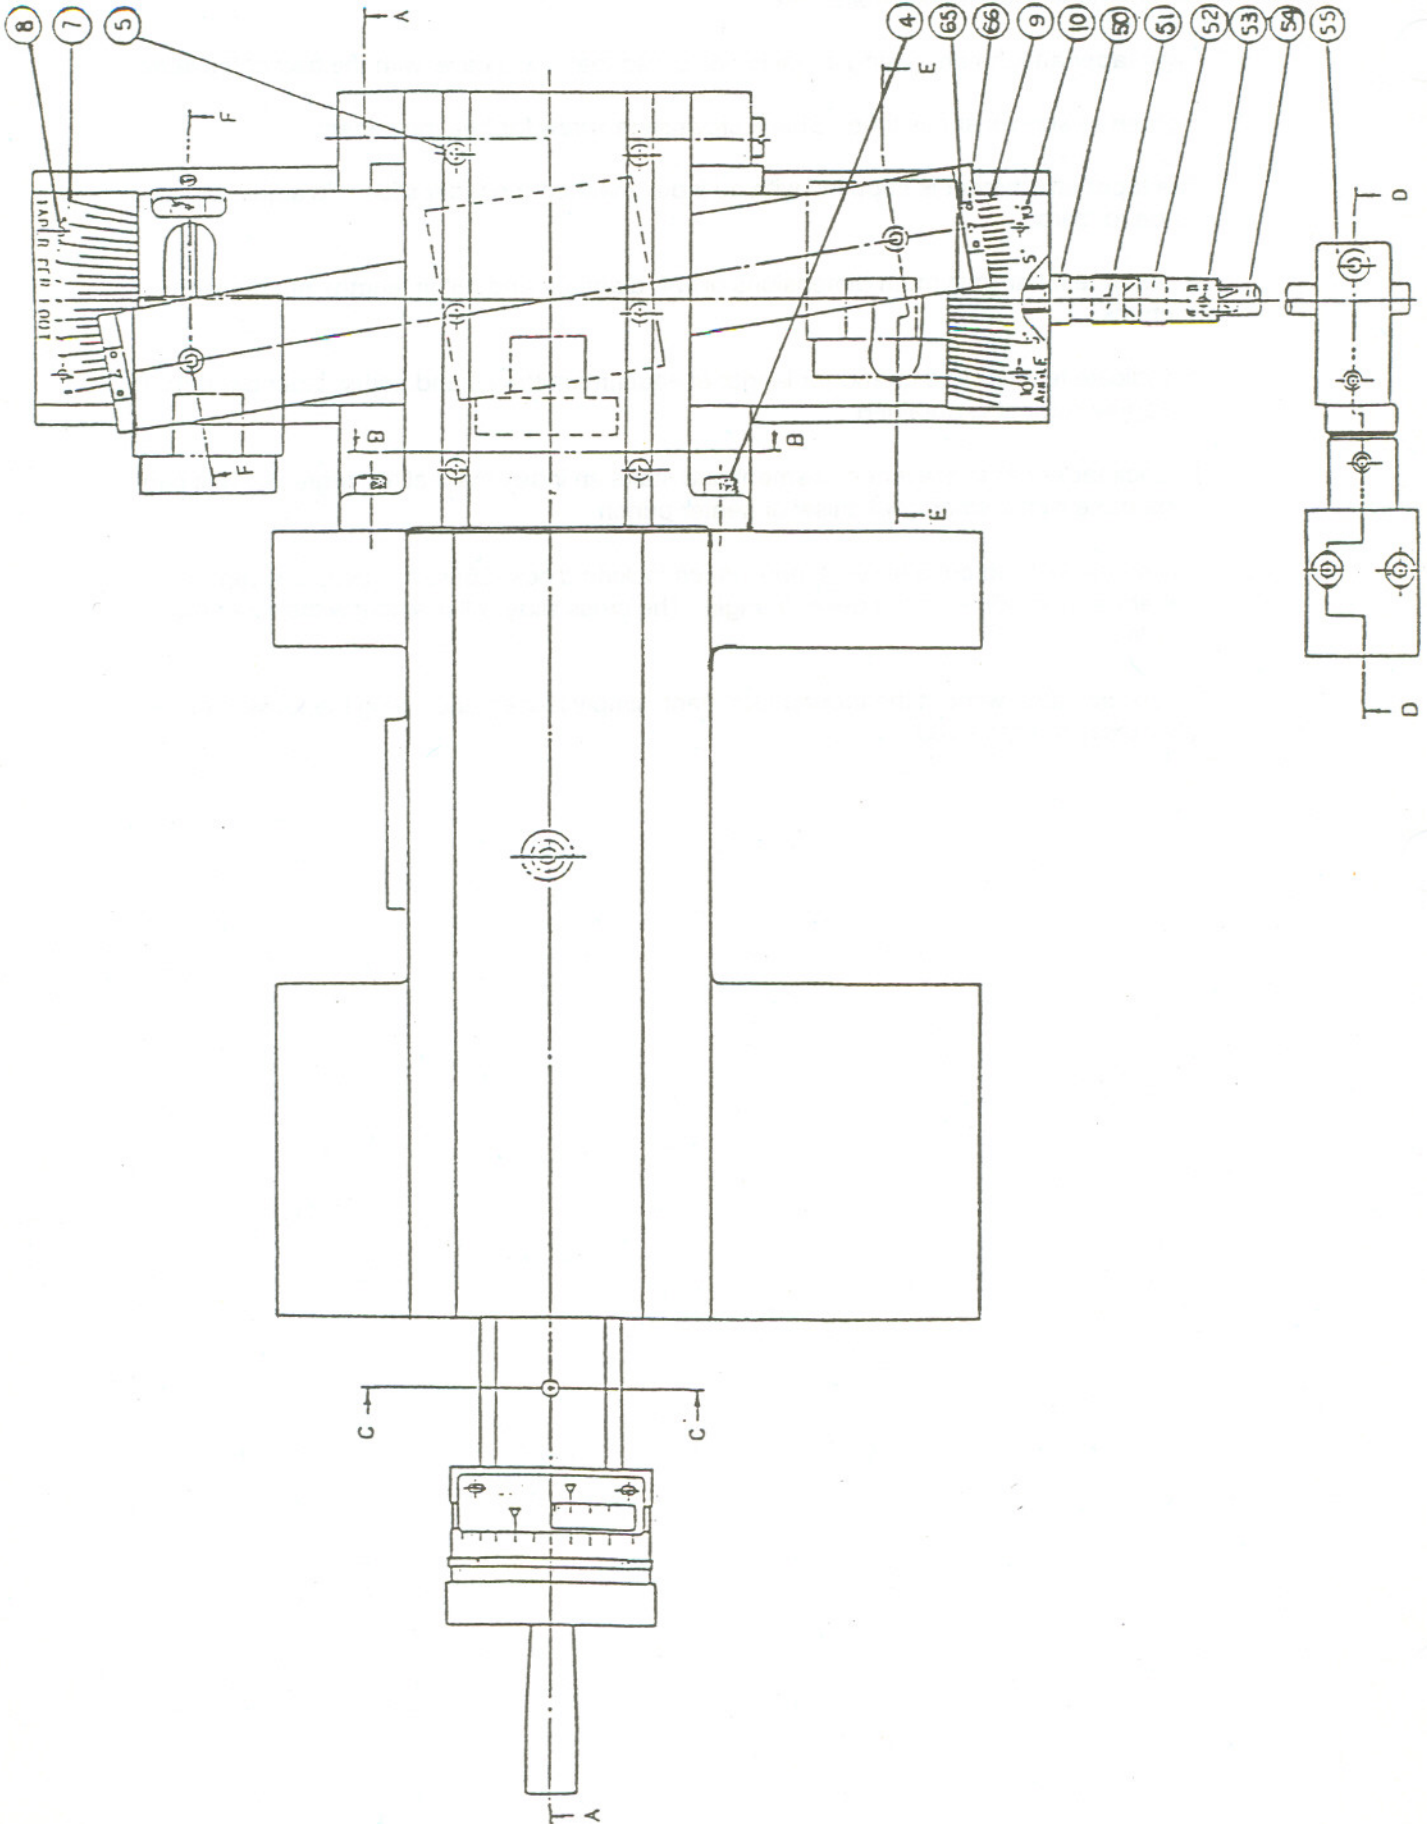

PARTS LIST FOR THE TAK-13GH/BD TAPER ATTACHMENT

# PARTS LIST FOR THE TAK-13GH\BD TAPER ATTACHMENT

PLEASE ORDER BY PART NUMBER ONLY

INDEX NO.	PART NO.	DESCRIPTION	SIZE	QTY.
1	84-0001-00	SLIDE BASE		1
2	TS-1504081	SOCKET HEAD CAP SCREW	M8x40	4
3	84-1001-00	SLIDE BRACKET		1
4	TS-1504061	SOCKET HEAD CAP SCREW	M4x30	4
5	TS-1532021	COUNTER SUNK FLAT SCREW	M4x8	6
6	84-0003-00	LONGITUDINAL SLIDE		1
7	84-0004-00	TAPER INDICATOR PLATE		1
8	84-0004-00-1	RIVET		2
9	84-0005-00	ANGLE INDICATOR PLATE		1
10	84-0005-00-1	RIVET		2
11	84-0006-00	TAPER SLIDE		1
12	TS-1503031	SOCKET HEAD CAP SCREW	M6x12	1
13	TS-1503051	SOCKET HEAD CAP SCREW	M6x20	1
14	84-0007-00	AXLE		1
15	84-0008-00	GIB STRIP		1
16	84-0006-00	ADJUSTING SCREW		2
17	84-0100-00	ADJUSTING PIECE		1
18	84-0011-00	ADJUSTING SCREW		1
19	84-0012-00	ADJUSTING KNOB		1
20	84-0012-00-1	SPRING PIN	3x14	1
21	84-0013-00	CLAMPING PIECE		1
22	84-1002-00	TAPER SLIDE REST		1
23	84-0015-00	GIB STRIP		1
24	84-0016-00	ADJUSTING SCREW		2
25	84-1003-00	CROSS SLIDE BLOCK		1
26	TS-1501061	SOCKET HEAD CAP SCREW	M4x20	2
27	84-1004-00	FEED BLOCK		1
29	84-1005-00	DUST COVER		1
30	84-1006-2/2-00	CROSS FEED SCREW	10 TPI	1
31	BB-51101	THRUST BEARING		2
32	84-1007-00	PINION SHAFT		1
33	84-1007-00-1	DOUBLE ROUND HEAD KEY	5x5x30	1
34	84-1007-00-2	COUNTER SUNK FLAT SCREW	M3x5	1
35	84-1007-00-3	WOODRUFF KEY	3x13	1
36	BB-51102	THRUST BEARING		1
37	17-0303A-00	CROSS BRACKET		1
38	84-0023-01-1	BALL CUP	1/4"	1
39	TS-1503051	SOCKET HEAD CAP SCREW	M6x20	2
40	BB-51102	THRUST BEARING		1
41	17-0304-00	CROSS FEED HANDWHEEL		1
42	17-0356-2/2-00	CROSS DIAL GUARD		1
43	17-0357-00	SPRING LEAF		1
44	17-0504-00-2	SOCKET BUTTON HEAD SCREW	M8x20	1
45	TS-1522061	SOCKET HEAD SET SCREW	M5x20	1