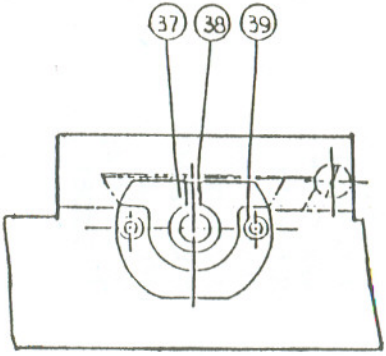

PARTS LIST FOR THE TAK-13GH/BD TAPER ATTACHMENT

# PARTS LIST FOR THE TAK-13GH\BD TAPER ATTACHMENT

PLEASE ORDER BY PART NUMBER ONLY

INDEX NO.	PART NO.	DESCRIPTION	SIZE	QTY.
1	84-0001-00	SLIDE BASE		1
2	TS-1504081	SOCKET HEAD CAP SCREW	M8x40	4
3	84-1001-00	SLIDE BRACKET		1
4	TS-1504061	SOCKET HEAD CAP SCREW	M4x30	4
5	TS-1532021	COUNTER SUNK FLAT SCREW	M4x8	6
6	84-0003-00	LONGITUDINAL SLIDE		1
7	84-0004-00	TAPER INDICATOR PLATE		1
8	84-0004-00-1	RIVET		2
9	84-0005-00	ANGLE INDICATOR PLATE		1
10	84-0005-00-1	RIVET		2
11	84-0006-00	TAPER SLIDE		1
12	TS-1503031	SOCKET HEAD CAP SCREW	M6x12	1
13	TS-1503051	SOCKET HEAD CAP SCREW	M6x20	1
14	84-0007-00	AXLE		1
15	84-0008-00	GIB STRIP		1
16	84-0006-00	ADJUSTING SCREW		2
17	84-0100-00	ADJUSTING PIECE		1
18	84-0011-00	ADJUSTING SCREW		1
19	84-0012-00	ADJUSTING KNOB		1
20	84-0012-00-1	SPRING PIN	3x14	1
21	84-0013-00	CLAMPING PIECE		1
22	84-1002-00	TAPER SLIDE REST		1
23	84-0015-00	GIB STRIP		1
24	84-0016-00	ADJUSTING SCREW		2
25	84-1003-00	CROSS SLIDE BLOCK		1
26	TS-1501061	SOCKET HEAD CAP SCREW	M4x20	2
27	84-1004-00	FEED BLOCK		1
29	84-1005-00	DUST COVER		1
30	84-1006-2/2-00	CROSS FEED SCREW	10 TPI	1
31	BB-51101	THRUST BEARING		2
32	84-1007-00	PINION SHAFT		1
33	84-1007-00-1	DOUBLE ROUND HEAD KEY	5x5x30	1
34	84-1007-00-2	COUNTER SUNK FLAT SCREW	M3x5	1
35	84-1007-00-3	WOODRUFF KEY	3x13	1
36	BB-51102	THRUST BEARING		1
37	17-0303A-00	CROSS BRACKET		1
38	84-0023-01-1	BALL CUP	1/4"	1
39	TS-1503051	SOCKET HEAD CAP SCREW	M6x20	2
40	BB-51102	THRUST BEARING		1
41	17-0304-00	CROSS FEED HANDWHEEL		1
42	17-0356-2/2-00	CROSS DIAL GUARD		1
43	17-0357-00	SPRING LEAF		1
44	17-0504-00-2	SOCKET BUTTON HEAD SCREW	M8x20	1
45	TS-1522061	SOCKET HEAD SET SCREW	M5x20	1