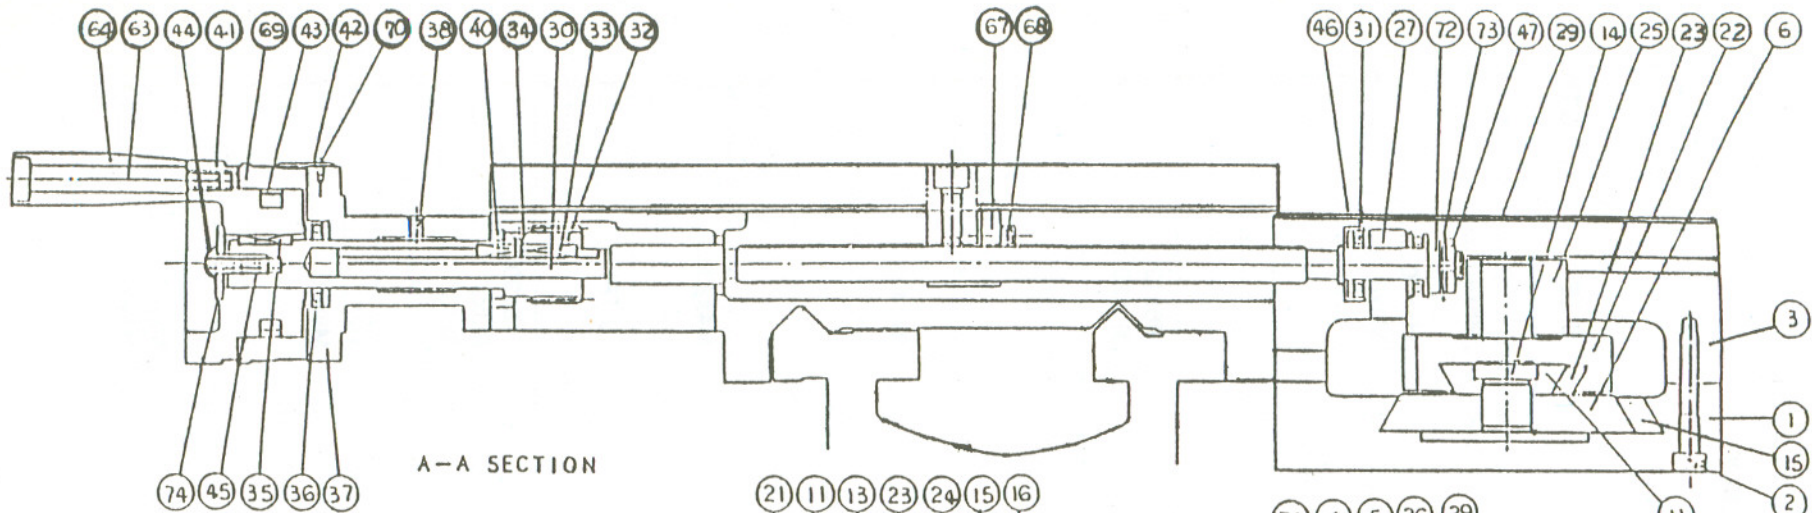

PARTS LIST FOR THE TAK-13GH/BD TAPER ATTACHMENT

# PARTS LIST FOR THE TAK-13GH\BD TAPER ATTACHMENT

PLEASE ORDER BY PART NUMBER ONLY

INDEX NO.	PART NO.	DESCRIPTION	SIZE	QTY.
1	84-0001-00	SLIDE BASE		1
2	TS-1504081	SOCKET HEAD CAP SCREW	M8x40	4
3	84-1001-00	SLIDE BRACKET		1
4	TS-1504061	SOCKET HEAD CAP SCREW	M4x30	4
5	TS-1532021	COUNTER SUNK FLAT SCREW	M4x8	6
6	84-0003-00	LONGITUDINAL SLIDE		1
7	84-0004-00	TAPER INDICATOR PLATE		1
8	84-0004-00-1	RIVET		2
9	84-0005-00	ANGLE INDICATOR PLATE		1
10	84-0005-00-1	RIVET		2
11	84-0006-00	TAPER SLIDE		1
12	TS-1503031	SOCKET HEAD CAP SCREW	M6x12	1
13	TS-1503051	SOCKET HEAD CAP SCREW	M6x20	1
14	84-0007-00	AXLE		1
15	84-0008-00	GIB STRIP		1
16	84-0006-00	ADJUSTING SCREW		2
17	84-0100-00	ADJUSTING PIECE		1
18	84-0011-00	ADJUSTING SCREW		1
19	84-0012-00	ADJUSTING KNOB		1
20	84-0012-00-1	SPRING PIN	3x14	1
21	84-0013-00	CLAMPING PIECE		1
22	84-1002-00	TAPER SLIDE REST		1
23	84-0015-00	GIB STRIP		1
24	84-0016-00	ADJUSTING SCREW		2
25	84-1003-00	CROSS SLIDE BLOCK		1
26	TS-1501061	SOCKET HEAD CAP SCREW	M4x20	2
27	84-1004-00	FEED BLOCK		1
29	84-1005-00	DUST COVER		1
30	84-1006-2/2-00	CROSS FEED SCREW	10 TPI	1
31	BB-51101	THRUST BEARING		2
32	84-1007-00	PINION SHAFT		1
33	84-1007-00-1	DOUBLE ROUND HEAD KEY	5x5x30	1
34	84-1007-00-2	COUNTER SUNK FLAT SCREW	M3x5	1
35	84-1007-00-3	WOODRUFF KEY	3x13	1
36	BB-51102	THRUST BEARING		1
37	17-0303A-00	CROSS BRACKET		1
38	84-0023-01-1	BALL CUP	1/4"	1
39	TS-1503051	SOCKET HEAD CAP SCREW	M6x20	2
40	BB-51102	THRUST BEARING		1
41	17-0304-00	CROSS FEED HANDWHEEL		1
42	17-0356-2/2-00	CROSS DIAL GUARD		1
43	17-0357-00	SPRING LEAF		1
44	17-0504-00-2	SOCKET BUTTON HEAD SCREW	M8x20	1
45	TS-1522061	SOCKET HEAD SET SCREW	M5x20	1