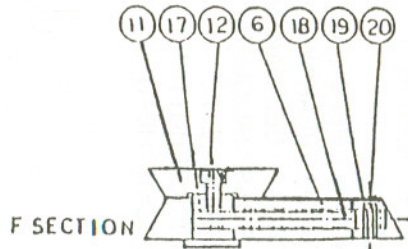

PARTS LIST FOR THE TAK-13GH/BD TAPER ATTACHMENT

# PARTS LIST FOR THE TAK-13GH\BD TAPER ATTACHMENT

PLEASE ORDER BY PART NUMBER ONLY

INDEX NO.	PART NO.	DESCRIPTION	SIZE	QTY.
1	84-0001-00	SLIDE BASE		1
2	TS-1504081	SOCKET HEAD CAP SCREW	M8x40	4
3	84-1001-00	SLIDE BRACKET		1
4	TS-1504061	SOCKET HEAD CAP SCREW	M4x30	4
5	TS-1532021	COUNTER SUNK FLAT SCREW	M4x8	6
6	84-0003-00	LONGITUDINAL SLIDE		1
7	84-0004-00	TAPER INDICATOR PLATE		1
8	84-0004-00-1	RIVET		2
9	84-0005-00	ANGLE INDICATOR PLATE		1
10	84-0005-00-1	RIVET		2
11	84-0006-00	TAPER SLIDE		1
12	TS-1503031	SOCKET HEAD CAP SCREW	M6x12	1
13	TS-1503051	SOCKET HEAD CAP SCREW	M6x20	1
14	84-0007-00	AXLE		1
15	84-0008-00	GIB STRIP		1
16	84-0006-00	ADJUSTING SCREW		2
17	84-0100-00	ADJUSTING PIECE		1
18	84-0011-00	ADJUSTING SCREW		1
19	84-0012-00	ADJUSTING KNOB		1
20	84-0012-00-1	SPRING PIN	3x14	1
21	84-0013-00	CLAMPING PIECE		1
22	84-1002-00	TAPER SLIDE REST		1
23	84-0015-00	GIB STRIP		1
24	84-0016-00	ADJUSTING SCREW		2
25	84-1003-00	CROSS SLIDE BLOCK		1
26	TS-1501061	SOCKET HEAD CAP SCREW	M4x20	2
27	84-1004-00	FEED BLOCK		1
29	84-1005-00	DUST COVER		1
30	84-1006-2/2-00	CROSS FEED SCREW	10 TPI	1
31	BB-51101	THRUST BEARING		2
32	84-1007-00	PINION SHAFT		1
33	84-1007-00-1	DOUBLE ROUND HEAD KEY	5x5x30	1
34	84-1007-00-2	COUNTER SUNK FLAT SCREW	M3x5	1
35	84-1007-00-3	WOODRUFF KEY	3x13	1
36	BB-51102	THRUST BEARING		1
37	17-0303A-00	CROSS BRACKET		1
38	84-0023-01-1	BALL CUP	1/4"	1
39	TS-1503051	SOCKET HEAD CAP SCREW	M6x20	2
40	BB-51102	THRUST BEARING		1
41	17-0304-00	CROSS FEED HANDWHEEL		1
42	17-0356-2/2-00	CROSS DIAL GUARD		1
43	17-0357-00	SPRING LEAF		1
44	17-0504-00-2	SOCKET BUTTON HEAD SCREW	M8x20	1
45	TS-1522061	SOCKET HEAD SET SCREW	M5x20	1