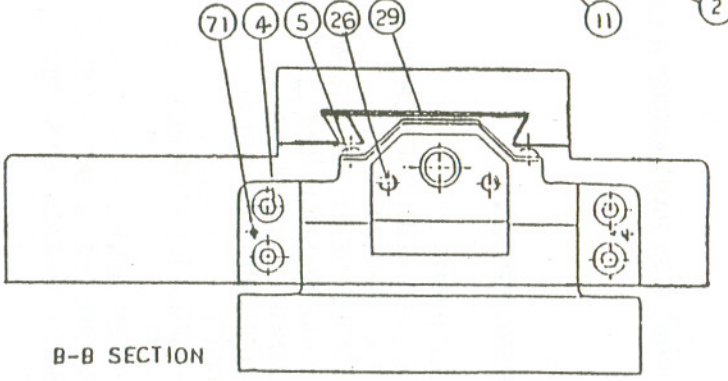

PARTS LIST FOR THE TAK-13GH/BD TAPER ATTACHMENT

# PARTS LIST FOR THE TAK-13GH\BD TAPER ATTACHMENT

PLEASE ORDER BY PART NUMBER ONLY

INDEX NO.	PART NO.	DESCRIPTION	SIZE	QTY.
1	84-0001-00	SLIDE BASE		1
2	TS-1504081	SOCKET HEAD CAP SCREW	M8x40	4
3	84-1001-00	SLIDE BRACKET		1
4	TS-1504061	SOCKET HEAD CAP SCREW	M4x30	4
5	TS-1532021	COUNTER SUNK FLAT SCREW	M4x8	6
6	84-0003-00	LONGITUDINAL SLIDE		1
7	84-0004-00	TAPER INDICATOR PLATE		1
8	84-0004-00-1	RIVET		2
9	84-0005-00	ANGLE INDICATOR PLATE		1
10	84-0005-00-1	RIVET		2
11	84-0006-00	TAPER SLIDE		1
12	TS-1503031	SOCKET HEAD CAP SCREW	M6x12	1
13	TS-1503051	SOCKET HEAD CAP SCREW	M6x20	1
14	84-0007-00	AXLE		1
15	84-0008-00	GIB STRIP		1
16	84-0006-00	ADJUSTING SCREW		2
17	84-0100-00	ADJUSTING PIECE		1
18	84-0011-00	ADJUSTING SCREW		1
19	84-0012-00	ADJUSTING KNOB		1
20	84-0012-00-1	SPRING PIN	3x14	1
21	84-0013-00	CLAMPING PIECE		1
22	84-1002-00	TAPER SLIDE REST		1
23	84-0015-00	GIB STRIP		1
24	84-0016-00	ADJUSTING SCREW		2
25	84-1003-00	CROSS SLIDE BLOCK		1
26	TS-1501061	SOCKET HEAD CAP SCREW	M4x20	2
27	84-1004-00	FEED BLOCK		1
29	84-1005-00	DUST COVER		1
30	84-1006-2/2-00	CROSS FEED SCREW	10 TPI	1
31	BB-51101	THRUST BEARING		2
32	84-1007-00	PINION SHAFT		1
33	84-1007-00-1	DOUBLE ROUND HEAD KEY	5x5x30	1
34	84-1007-00-2	COUNTER SUNK FLAT SCREW	M3x5	1
35	84-1007-00-3	WOODRUFF KEY	3x13	1
36	BB-51102	THRUST BEARING		1
37	17-0303A-00	CROSS BRACKET		1
38	84-0023-01-1	BALL CUP	1/4"	1
39	TS-1503051	SOCKET HEAD CAP SCREW	M6x20	2
40	BB-51102	THRUST BEARING		1
41	17-0304-00	CROSS FEED HANDWHEEL		1
42	17-0356-2/2-00	CROSS DIAL GUARD		1
43	17-0357-00	SPRING LEAF		1
44	17-0504-00-2	SOCKET BUTTON HEAD SCREW	M8x20	1
45	TS-1522061	SOCKET HEAD SET SCREW	M5x20	1