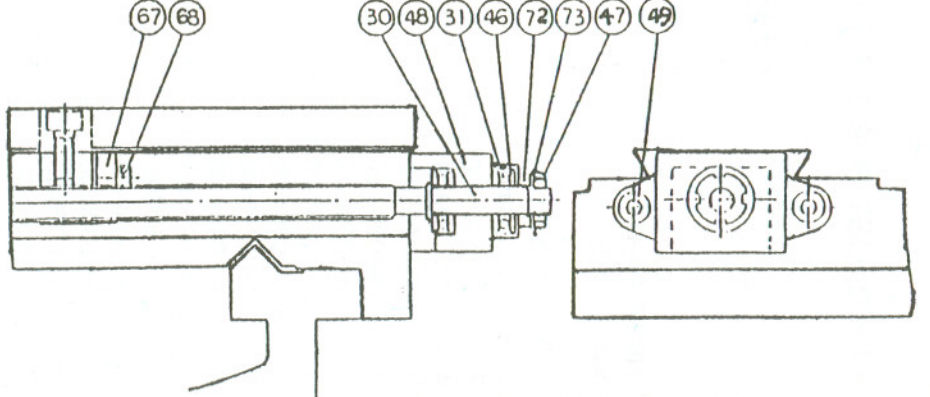

PARTS LIST FOR THE TAK-13GH/BD TAPER ATTACHMENT

# PARTS LIST FOR THE TAK-13GH\BD TAPER ATTACHMENT

PLEASE ORDER BY PART NUMBER ONLY

INDEX NO.	PART NO.	DESCRIPTION	SIZE	QTY.
1	84-0001-00	SLIDE BASE		1
2	TS-1504081	SOCKET HEAD CAP SCREW	M8x40	4
3	84-1001-00	SLIDE BRACKET		1
4	TS-1504061	SOCKET HEAD CAP SCREW	M4x30	4
5	TS-1532021	COUNTER SUNK FLAT SCREW	M4x8	6
6	84-0003-00	LONGITUDINAL SLIDE		1
7	84-0004-00	TAPER INDICATOR PLATE		1
8	84-0004-00-1	RIVET		2
9	84-0005-00	ANGLE INDICATOR PLATE		1
10	84-0005-00-1	RIVET		2
11	84-0006-00	TAPER SLIDE		1
12	TS-1503031	SOCKET HEAD CAP SCREW	M6x12	1
13	TS-1503051	SOCKET HEAD CAP SCREW	M6x20	1
14	84-0007-00	AXLE		1
15	84-0008-00	GIB STRIP		1
16	84-0006-00	ADJUSTING SCREW		2
17	84-0100-00	ADJUSTING PIECE		1
18	84-0011-00	ADJUSTING SCREW		1
19	84-0012-00	ADJUSTING KNOB		1
20	84-0012-00-1	SPRING PIN	3x14	1
21	84-0013-00	CLAMPING PIECE		1
22	84-1002-00	TAPER SLIDE REST		1
23	84-0015-00	GIB STRIP		1
24	84-0016-00	ADJUSTING SCREW		2
25	84-1003-00	CROSS SLIDE BLOCK		1
26	TS-1501061	SOCKET HEAD CAP SCREW	M4x20	2
27	84-1004-00	FEED BLOCK		1
29	84-1005-00	DUST COVER		1
30	84-1006-2/2-00	CROSS FEED SCREW	10 TPI	1
31	BB-51101	THRUST BEARING		2
32	84-1007-00	PINION SHAFT		1
33	84-1007-00-1	DOUBLE ROUND HEAD KEY	5x5x30	1
34	84-1007-00-2	COUNTER SUNK FLAT SCREW	M3x5	1
35	84-1007-00-3	WOODRUFF KEY	3x13	1
36	BB-51102	THRUST BEARING		1
37	17-0303A-00	CROSS BRACKET		1
38	84-0023-01-1	BALL CUP	1/4"	1
39	TS-1503051	SOCKET HEAD CAP SCREW	M6x20	2
40	BB-51102	THRUST BEARING		1
41	17-0304-00	CROSS FEED HANDWHEEL		1
42	17-0356-2/2-00	CROSS DIAL GUARD		1
43	17-0357-00	SPRING LEAF		1
44	17-0504-00-2	SOCKET BUTTON HEAD SCREW	M8x20	1
45	TS-1522061	SOCKET HEAD SET SCREW	M5x20	1