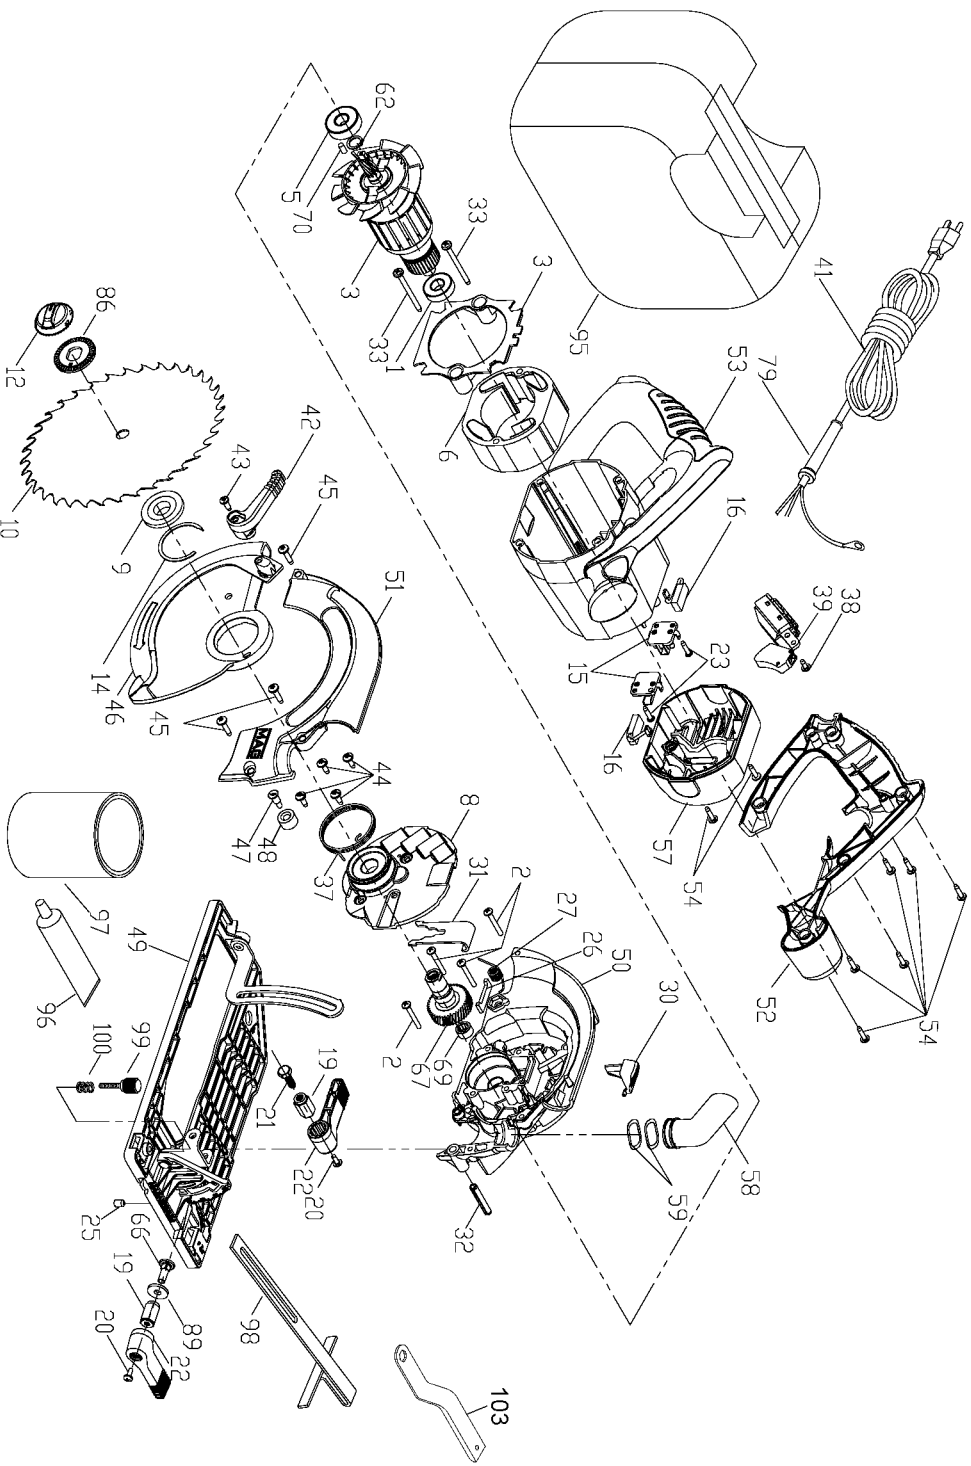

# PORTER-CABLE 7 1/4" CIRCULAR SAW RH

WARNING: Electrical repairs should only be attempted by trained repairmen. Contact the nearest Porter-Cable Service Center or other competent repair center.

## Parts List for 325MAG Type 1

Item Number	Part Number	Description	Qty Required
1	886333SV	BALL BEARING	1
2	864721	SCREW	10
3	A01950	ARMATURE W/BAFFLE	1
5	879010	BEARING	1
6	A01952	SS/A-FIELD (BRAKE)	1
8	A10507	COVER	1
9	880253	INNER BLADE FLANGE	1
12	876053	BLADE BOLT	1
12	648112-00	BOLT ASSY	1
14	879289	SNAP RING	1
15	A03069	BRUSH HOLDER	2
16	A05003	BRUSH	2
19	910048	NUT	10
20	802764	SCREW	10
21	907829	HEX BOLT	1
22	907828	ADJUSTING LEVER	1
23	893792	SCREW	10
25	876016	SET SCREW	10
26	909936	FELT SEAL	1
27	911907	SPRING	1
30	907815	SPINDLE LOCK BUTTON	1
31	A03141	LOCK PLATE	1
32	A05556	ROLL PIN	1
33	872906	FIELD SCREW	2
37	A03693	SPRING	1
38	882185	SCREW MACHINE STEEL	10
39	A01954	SS/A-SWITCH 20A (BRA	1

## Parts List for 325MAG Type 1

Item Number	Part Number	Description	Qty Required
41	N017151	CORDSET	1
41	N017151	CORDSET	1
42	910374	LEVER	1
43	883541	SCREW	10
44	886538	SCREW	10
45	890753	SCREW	10
46	A12988	LOWER GUARD	1
47	879548	SCREW	10
48	845359	BUMPER	1
49	A01956	SS/A-BASE ASSEMBLY	1
50	A05804	GEAR HSG ASSY	1
51	A07282	UPPER GUARD	1
52	000000-00	No Longer Available	1
53	907820	MOTOR HSG	1
54	879678	SCREW	10
57	907822	MOTOR CAP	1
58	908792-01	DUST TUBE	1
59	881171	LOAD WASHER	1
62	684179	RETAINING RING	1
66	913224	SCREW	10
67	654843-00	SS/A-JACKSHAFT ASSEM	1
69	684188	BEARING	1
70	810425	PLUG	1
79	901266	STRAIN RELIEVER	1
86	908895	WASHER	10
89	859359	WASHER	10
95	A11901	BAG	1

## Parts List for 325MAG Type 1

Item Number	Part Number	Description	Qty Required
96	878499	TUBE GREASE	1
97	879751	LUBRICANT 4 LBS	1
98	000000-00	No Longer Available	1
99	842935	SCREW	10
100	823383	SPRING	1
103	145378-01	WRENCH	1