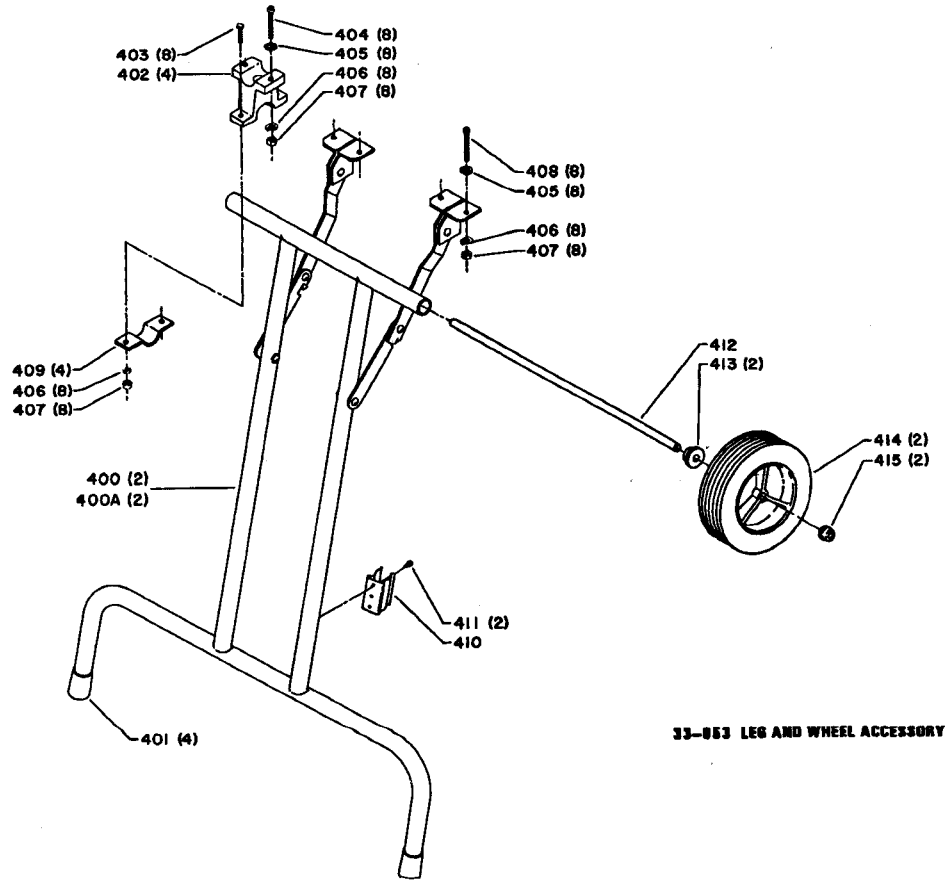

WARNING!
 USE CROSS CUT
 BLADES ONLY
 DO NOT USE
 BLADES DESIGNED
 FOR RIPPING.
 COMBINATION
 BLADES OR BLADES
 WITH HOOK ANGLES
 IN EXCESS OF
 5 DEGREES.

EARLY MODELS ONLY

33-853 LEG AND WHEEL ACCESSORY

Parts List for 33-053 Type 1

Item Number	Part Number	Description	Qty Required
400	422323660005	LEG & FRAME ASSY	2
400	000000-00	No Longer Available	2
401	422250480001	FOOT	4
402	422250140004	BRACKET	4
403	901010600623	CAP SCREW	8
404	901030100230	SCREW	8
405	904010315652	WASHER	16
406	491957-00	LOCK WASHER	24
407	902011201034	HEX NUT	24
408	901030100230	SCREW	8
409	422250270001	CLAMP STRAP	4
410	422250270003	SPRING CLIP	1
411	901061431327	SCREW	2
412	000000-00	No Longer Available	1
413	422250170005	BUSHING	2
414	422251000001	WHEEL	2
415	422250200002	CAP	2