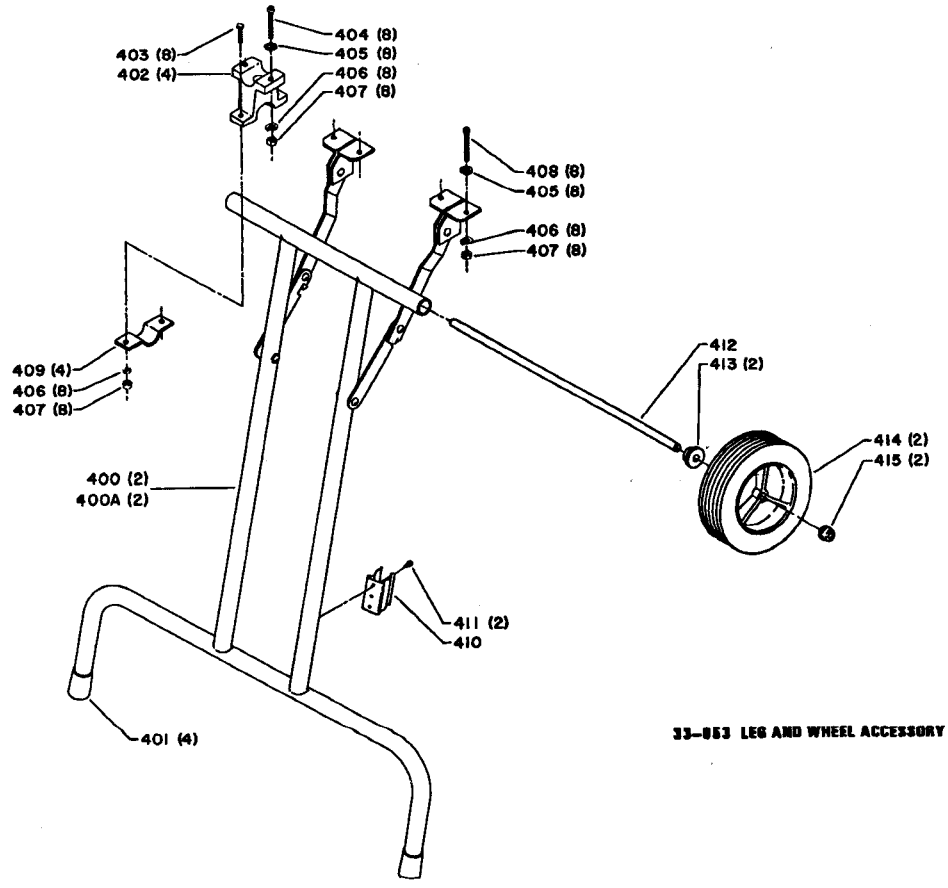

WARNING!
USE CROSS CUT
BLADES ONLY
DO NOT USE
BLADES DESIGNED
FOR RIPPING,
COMBINATION
BLADES OR BLADES
WITH HOOK ANGLES
IN EXCESS OF
5 DEGREES.

EARLY MODELS ONLY

33-853 LEG AND WHEEL ACCESSORY