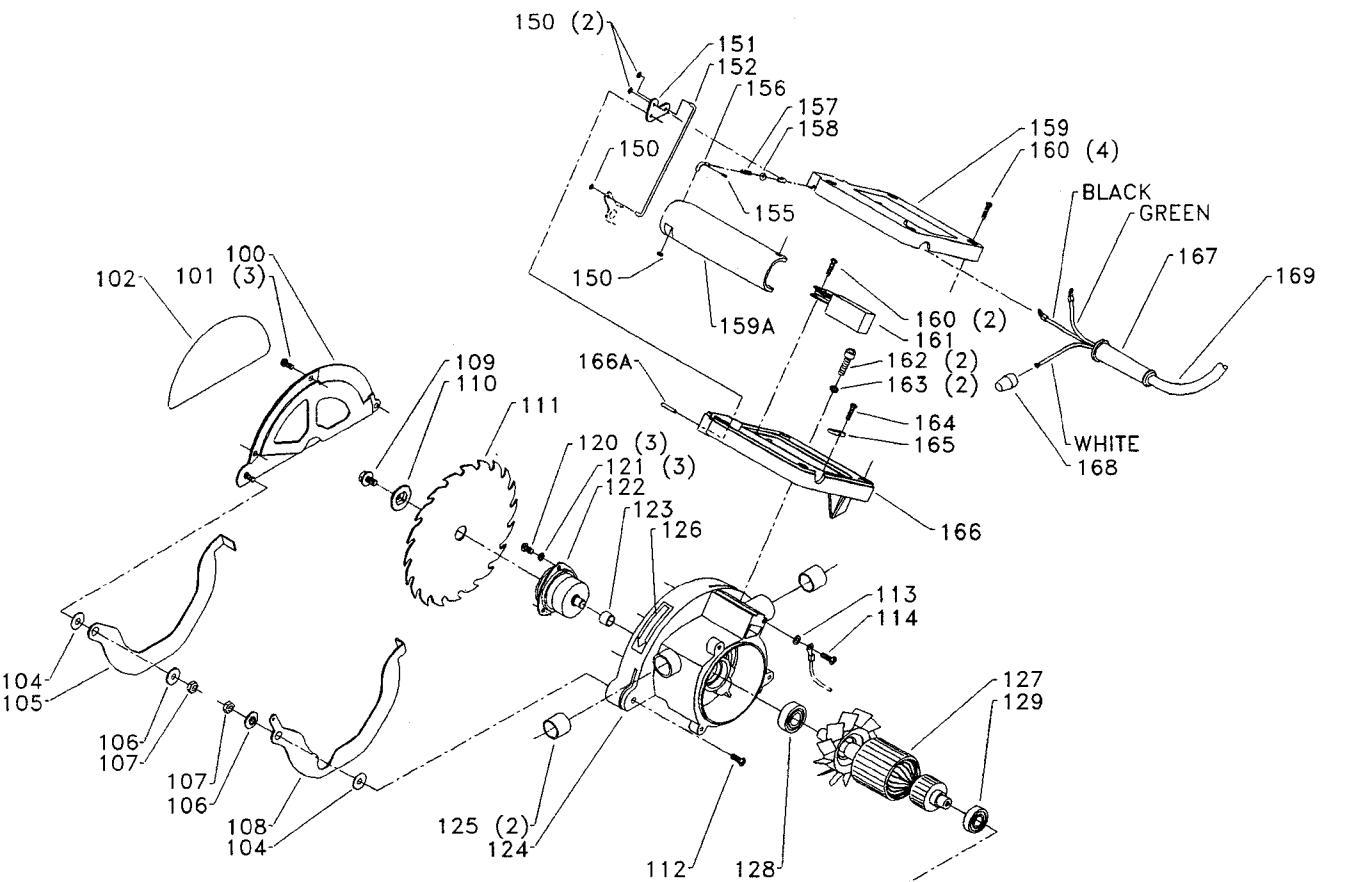

**SIDEKICK
33-060 FRAME & TRIM SAW**

Parts List for 33-060 Type 1

Item Number	Part Number	Description	Qty Required
1	1342867	KNOB	1
2	000000-00	No Longer Available	1
3	000000-00	No Longer Available	1
4	000000-00	No Longer Available	1
5	904150620137S	E-RING	1
6	000000-00	No Longer Available	1
7	000000-00	No Longer Available	2
8	000000-00	No Longer Available	1
9	901030103345S	CAP SCREW	2
10	491957-00	LOCK WASHER	2
11	904010315652	WASHER	2
12	1342886	NYLON WASHER	1
13	000000-00	No Longer Available	1
14	000000-00	No Longer Available	1
15	000000-00	No Longer Available	1
16	1342862	FRONT TRUNION	1
17	000000-00	No Longer Available	2
18	1342885	POINTER	1
19	000000-00	No Longer Available	2
20	000000-00	No Longer Available	1
21	000000-00	No Longer Available	1
22	000000-00	No Longer Available	1
23	000000-00	No Longer Available	1
24	000000-00	No Longer Available	1
25	000000-00	No Longer Available	1
26	000000-00	No Longer Available	1
27	000000-00	No Longer Available	2

Parts List for 33-060 Type 1

Item Number	Part Number	Description	Qty Required
54	901030103345S	CAP SCREW	4
55	491957-00	LOCK WASHER	4
56	904010315652	WASHER	4
57	1342910	STOP	1
58	1320062	SCREW	1
59	902020401306	SQ NUT	1
60	901020100561S	MACHINE SCREW	2
61	000000-00	No Longer Available	1
62	1342908	TABLE	1
63	901020100561S	MACHINE SCREW	1
64	000000-00	No Longer Available	1
65	000000-00	No Longer Available	1
66	000000-00	No Longer Available	1
67	000000-00	No Longer Available	1
68	000000-00	No Longer Available	1
69	000000-00	No Longer Available	1
70	000000-00	No Longer Available	1
71	000000-00	No Longer Available	1
72	904100315381	WASHER	1
73	1342922	LOCK NUT	1
74	000000-00	No Longer Available	1
75	904010315652	WASHER	2
76	491957-00	LOCK WASHER	2
77	901030103309S	CAP SCREW	2
78	1342903	SHOULDER BOLT	1
79	1342901	NYLON SCREW	2
80	1342949	FOOT	2