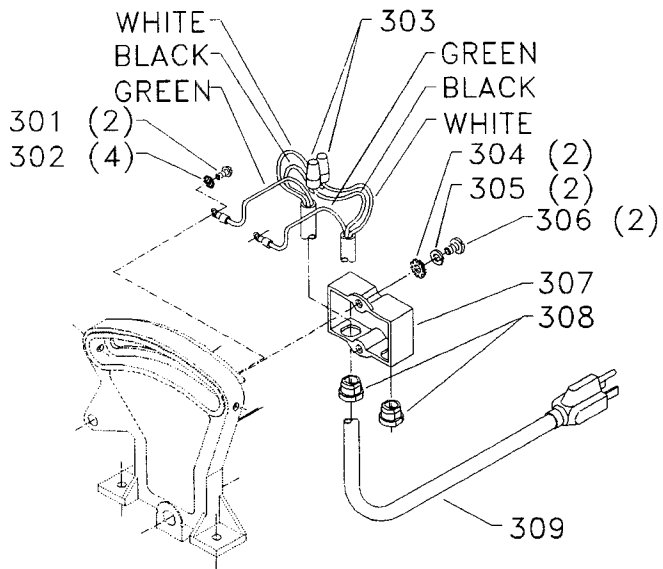

Parts List for 33-060 Type 1

Item Number	Part Number	Description	Qty Required
1	1342867	KNOB	1
2	000000-00	No Longer Available	1
3	000000-00	No Longer Available	1
4	000000-00	No Longer Available	1
5	904150620137S	E-RING	1
6	000000-00	No Longer Available	1
7	000000-00	No Longer Available	2
8	000000-00	No Longer Available	1
9	901030103345S	CAP SCREW	2
10	491957-00	LOCK WASHER	2
11	904010315652	WASHER	2
12	1342886	NYLON WASHER	1
13	000000-00	No Longer Available	1
14	000000-00	No Longer Available	1
15	000000-00	No Longer Available	1
16	1342862	FRONT TRUNION	1
17	000000-00	No Longer Available	2
18	1342885	POINTER	1
19	000000-00	No Longer Available	2
20	000000-00	No Longer Available	1
21	000000-00	No Longer Available	1
22	000000-00	No Longer Available	1
23	000000-00	No Longer Available	1
24	000000-00	No Longer Available	1
25	000000-00	No Longer Available	1
26	000000-00	No Longer Available	1
27	000000-00	No Longer Available	2