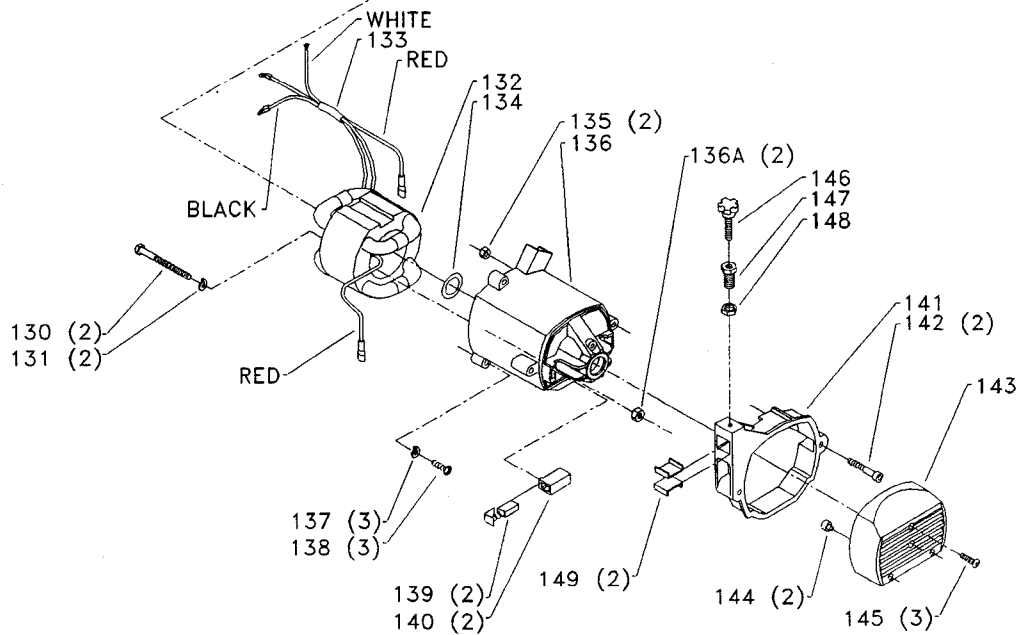

**SIDEKICK
33-060 FRAME & TRIM SAW**

Parts List for 33-060 Type 1

Item Number	Part Number	Description	Qty Required
1	1342867	KNOB	1
2	000000-00	No Longer Available	1
3	000000-00	No Longer Available	1
4	000000-00	No Longer Available	1
5	904150620137S	E-RING	1
6	000000-00	No Longer Available	1
7	000000-00	No Longer Available	2
8	000000-00	No Longer Available	1
9	901030103345S	CAP SCREW	2
10	491957-00	LOCK WASHER	2
11	904010315652	WASHER	2
12	1342886	NYLON WASHER	1
13	000000-00	No Longer Available	1
14	000000-00	No Longer Available	1
15	000000-00	No Longer Available	1
16	1342862	FRONT TRUNION	1
17	000000-00	No Longer Available	2
18	1342885	POINTER	1
19	000000-00	No Longer Available	2
20	000000-00	No Longer Available	1
21	000000-00	No Longer Available	1
22	000000-00	No Longer Available	1
23	000000-00	No Longer Available	1
24	000000-00	No Longer Available	1
25	000000-00	No Longer Available	1
26	000000-00	No Longer Available	1
27	000000-00	No Longer Available	2

Parts List for 33-060 Type 1

Item Number	Part Number	Description	Qty Required
28	000000-00	No Longer Available	1
29	000000-00	No Longer Available	1
30	901053831398	THREAD FMG SCREW	1
31	1342930	CLAMP	1
32	000000-00	No Longer Available	1
33	1342886	NYLON WASHER	1
34	901020100561S	MACHINE SCREW	1
35	1342930	CLAMP	1
36	000000-00	No Longer Available	1
37	000000-00	No Longer Available	2
38	000000-00	No Longer Available	1
39	000000-00	No Longer Available	1
40	901030103345S	CAP SCREW	2
41	491957-00	LOCK WASHER	2
42	904010315652	WASHER	2
43	904150620137S	E-RING	1
44	000000-00	No Longer Available	1
45	000000-00	No Longer Available	1
46	905010102704	ROLL PIN	1
50	000000-00	No Longer Available	1
50	000000-00	No Longer Available	1
50	000000-00	No Longer Available	1
51	000000-00	No Longer Available	1
52	000000-00	No Longer Available	1
52	000000-00	No Longer Available	1
52	000000-00	No Longer Available	1
53	000000-00	No Longer Available	1