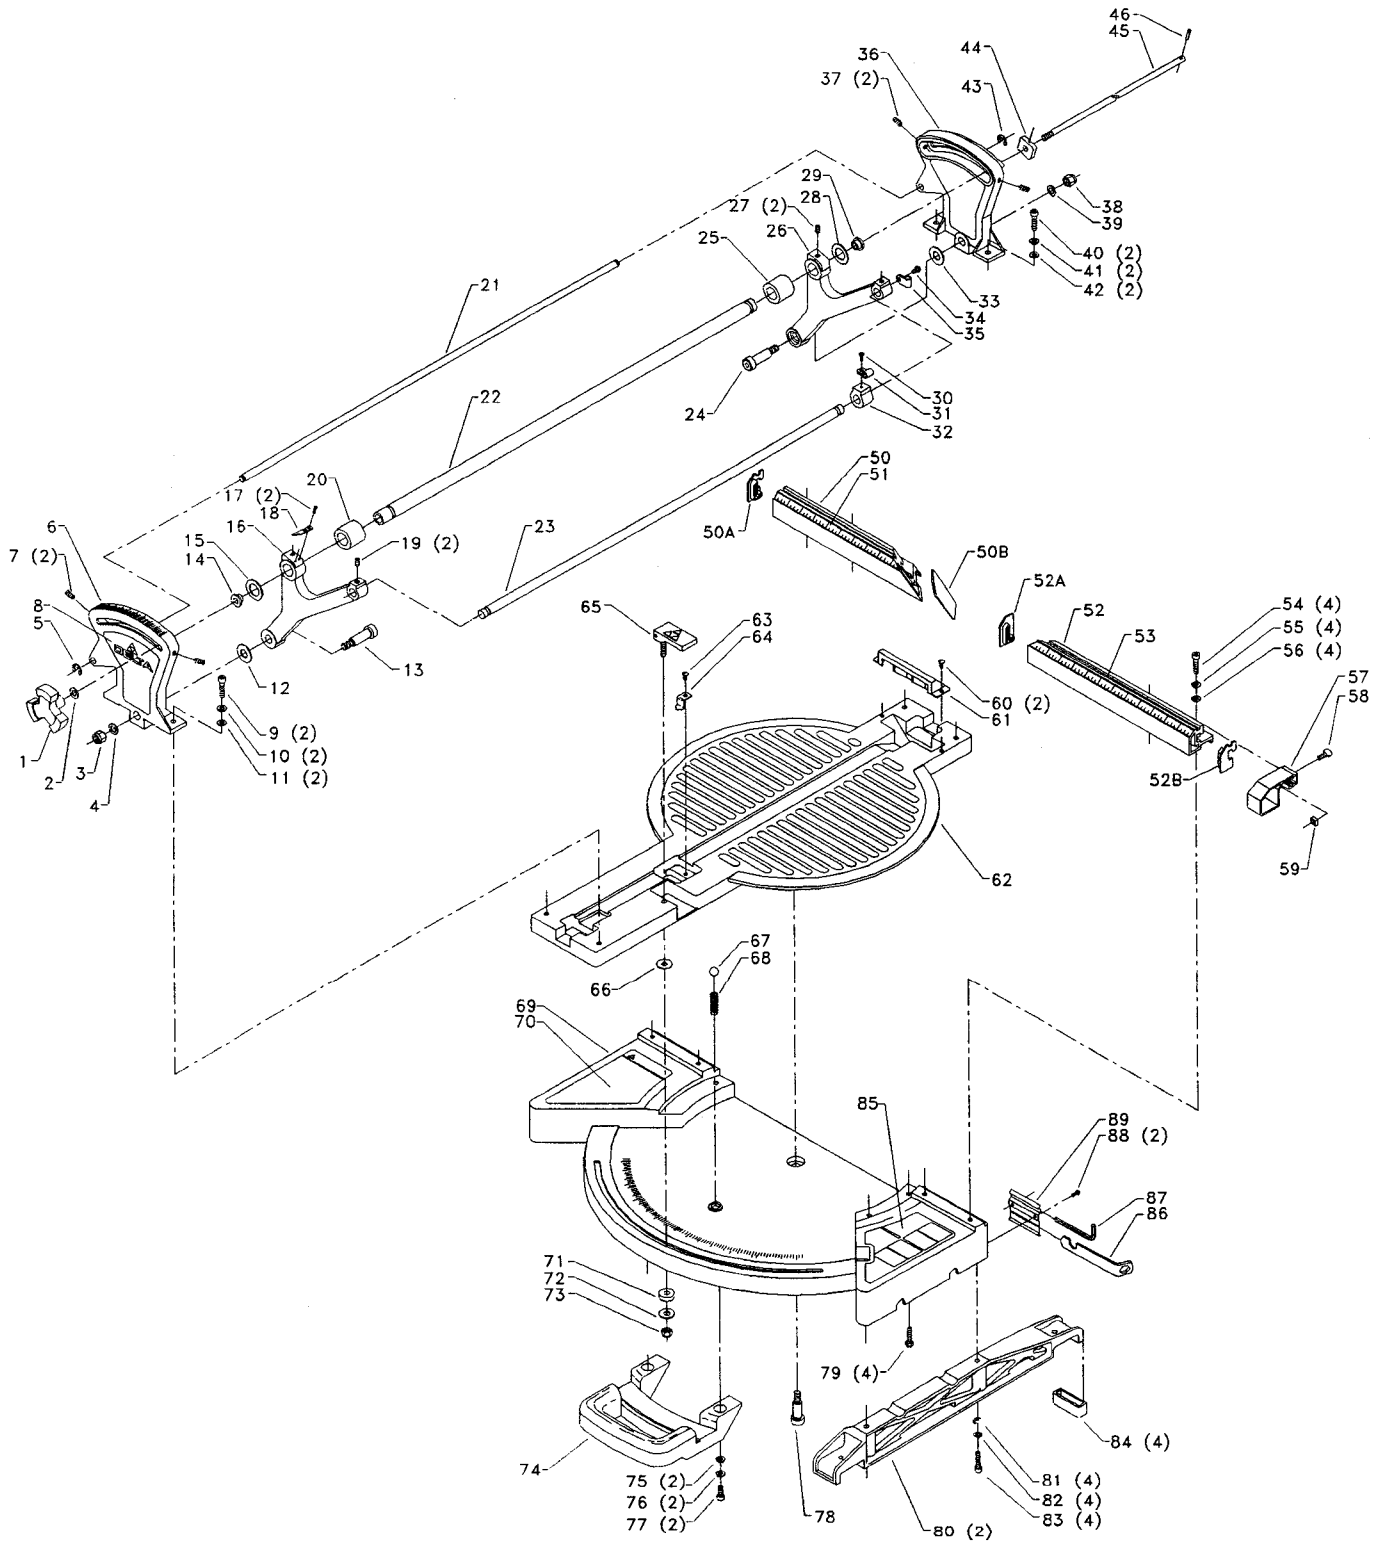

**SIDEKICK
33-060 FRAME & TRIM SAW**

Parts List for 33-060 Type 1

Item Number	Part Number	Description	Qty Required
1	1342867	KNOB	1
2	000000-00	No Longer Available	1
3	000000-00	No Longer Available	1
4	000000-00	No Longer Available	1
5	904150620137S	E-RING	1
6	000000-00	No Longer Available	1
7	000000-00	No Longer Available	2
8	000000-00	No Longer Available	1
9	901030103345S	CAP SCREW	2
10	491957-00	LOCK WASHER	2
11	904010315652	WASHER	2
12	1342886	NYLON WASHER	1
13	000000-00	No Longer Available	1
14	000000-00	No Longer Available	1
15	000000-00	No Longer Available	1
16	1342862	FRONT TRUNION	1
17	000000-00	No Longer Available	2
18	1342885	POINTER	1
19	000000-00	No Longer Available	2
20	000000-00	No Longer Available	1
21	000000-00	No Longer Available	1
22	000000-00	No Longer Available	1
23	000000-00	No Longer Available	1
24	000000-00	No Longer Available	1
25	000000-00	No Longer Available	1
26	000000-00	No Longer Available	1
27	000000-00	No Longer Available	2

Parts List for 33-060 Type 1

Item Number	Part Number	Description	Qty Required
28	000000-00	No Longer Available	1
29	000000-00	No Longer Available	1
30	901053831398	THREAD FMG SCREW	1
31	1342930	CLAMP	1
32	000000-00	No Longer Available	1
33	1342886	NYLON WASHER	1
34	901020100561S	MACHINE SCREW	1
35	1342930	CLAMP	1
36	000000-00	No Longer Available	1
37	000000-00	No Longer Available	2
38	000000-00	No Longer Available	1
39	000000-00	No Longer Available	1
40	901030103345S	CAP SCREW	2
41	491957-00	LOCK WASHER	2
42	904010315652	WASHER	2
43	904150620137S	E-RING	1
44	000000-00	No Longer Available	1
45	000000-00	No Longer Available	1
46	905010102704	ROLL PIN	1
50	000000-00	No Longer Available	1
50	000000-00	No Longer Available	1
50	000000-00	No Longer Available	1
51	000000-00	No Longer Available	1
52	000000-00	No Longer Available	1
52	000000-00	No Longer Available	1
52	000000-00	No Longer Available	1
53	000000-00	No Longer Available	1