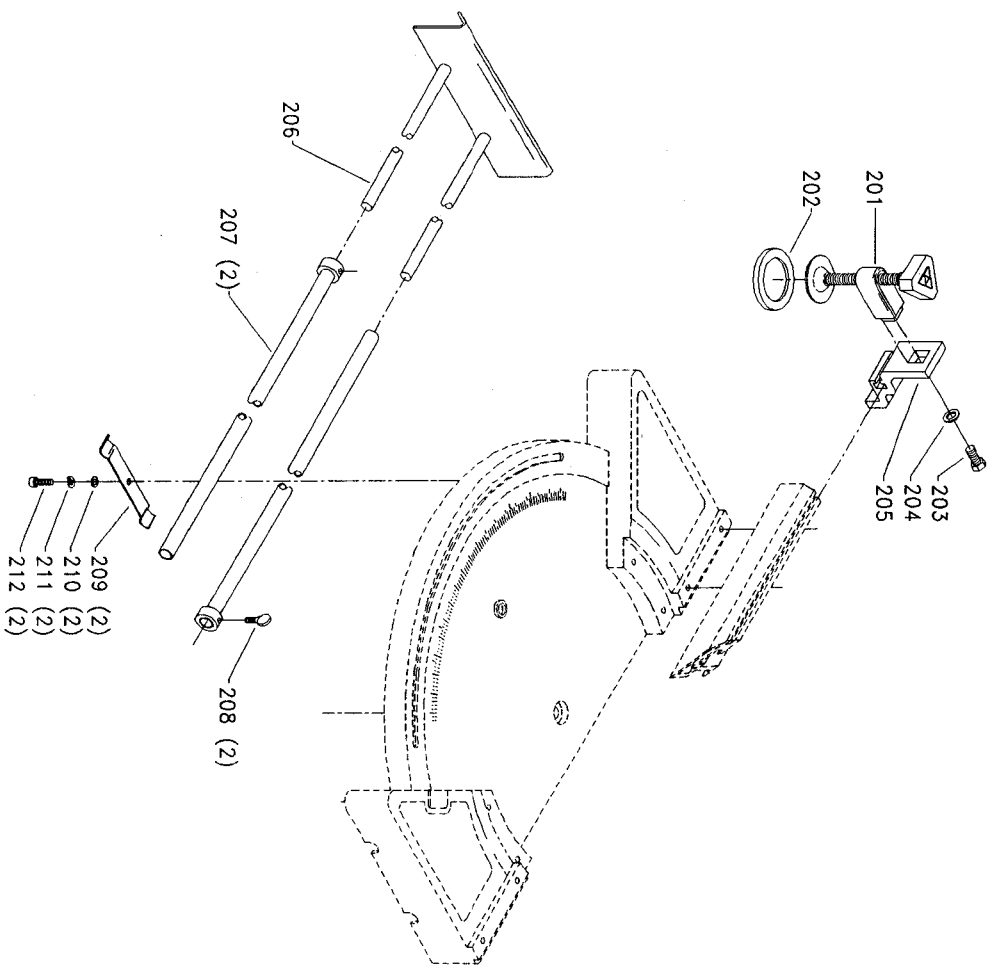

**SIDEKICK
33-060 FRAME & TRIM SAW**

Parts List for 33-060 Type 1

Item Number	Part Number	Description	Qty Required
1	1342867	KNOB	1
2	000000-00	No Longer Available	1
3	000000-00	No Longer Available	1
4	000000-00	No Longer Available	1
5	904150620137S	E-RING	1
6	000000-00	No Longer Available	1
7	000000-00	No Longer Available	2
8	000000-00	No Longer Available	1
9	901030103345S	CAP SCREW	2
10	491957-00	LOCK WASHER	2
11	904010315652	WASHER	2
12	1342886	NYLON WASHER	1
13	000000-00	No Longer Available	1
14	000000-00	No Longer Available	1
15	000000-00	No Longer Available	1
16	1342862	FRONT TRUNION	1
17	000000-00	No Longer Available	2
18	1342885	POINTER	1
19	000000-00	No Longer Available	2
20	000000-00	No Longer Available	1
21	000000-00	No Longer Available	1
22	000000-00	No Longer Available	1
23	000000-00	No Longer Available	1
24	000000-00	No Longer Available	1
25	000000-00	No Longer Available	1
26	000000-00	No Longer Available	1
27	000000-00	No Longer Available	2

Parts List for 33-060 Type 1

Item Number	Part Number	Description	Qty Required
54	901030103345S	CAP SCREW	4
55	491957-00	LOCK WASHER	4
56	904010315652	WASHER	4
57	1342910	STOP	1
58	1320062	SCREW	1
59	902020401306	SQ NUT	1
60	901020100561S	MACHINE SCREW	2
61	000000-00	No Longer Available	1
62	1342908	TABLE	1
63	901020100561S	MACHINE SCREW	1
64	000000-00	No Longer Available	1
65	000000-00	No Longer Available	1
66	000000-00	No Longer Available	1
67	000000-00	No Longer Available	1
68	000000-00	No Longer Available	1
69	000000-00	No Longer Available	1
70	000000-00	No Longer Available	1
71	000000-00	No Longer Available	1
72	904100315381	WASHER	1
73	1342922	LOCK NUT	1
74	000000-00	No Longer Available	1
75	904010315652	WASHER	2
76	491957-00	LOCK WASHER	2
77	901030103309S	CAP SCREW	2
78	1342903	SHOULDER BOLT	1
79	1342901	NYLON SCREW	2
80	1342949	FOOT	2