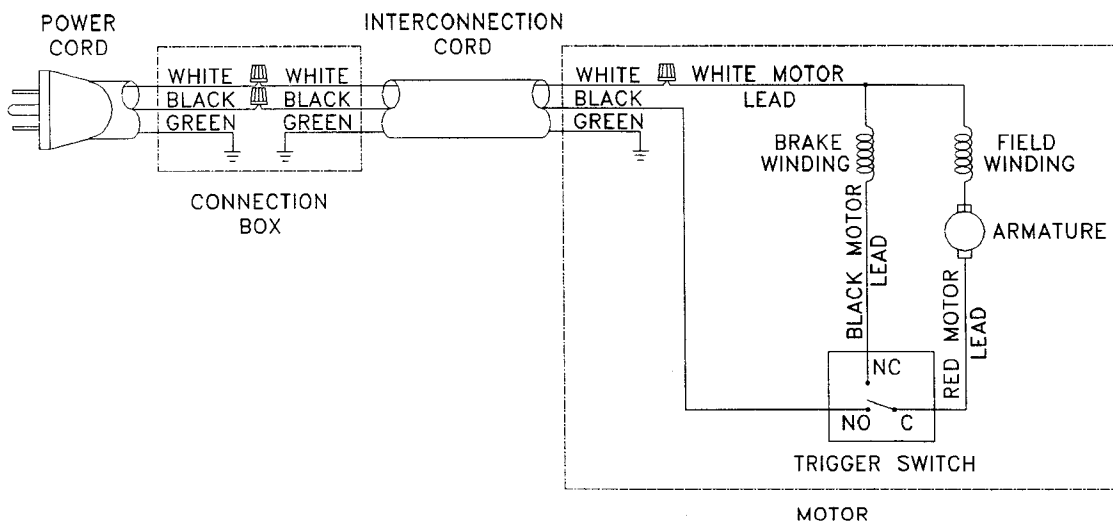

**SIDEKICK
33-060 FRAME & TRIM SAW**

Parts List for 33-060 Type 1

Item Number	Part Number	Description	Qty Required
1	1342867	KNOB	1
2	000000-00	No Longer Available	1
3	000000-00	No Longer Available	1
4	000000-00	No Longer Available	1
5	904150620137S	E-RING	1
6	000000-00	No Longer Available	1
7	000000-00	No Longer Available	2
8	000000-00	No Longer Available	1
9	901030103345S	CAP SCREW	2
10	491957-00	LOCK WASHER	2
11	904010315652	WASHER	2
12	1342886	NYLON WASHER	1
13	000000-00	No Longer Available	1
14	000000-00	No Longer Available	1
15	000000-00	No Longer Available	1
16	1342862	FRONT TRUNION	1
17	000000-00	No Longer Available	2
18	1342885	POINTER	1
19	000000-00	No Longer Available	2
20	000000-00	No Longer Available	1
21	000000-00	No Longer Available	1
22	000000-00	No Longer Available	1
23	000000-00	No Longer Available	1
24	000000-00	No Longer Available	1
25	000000-00	No Longer Available	1
26	000000-00	No Longer Available	1
27	000000-00	No Longer Available	2

Parts List for 33-060 Type 1

Item Number	Part Number	Description	Qty Required
28	000000-00	No Longer Available	1
29	000000-00	No Longer Available	1
30	901053831398	THREAD FMG SCREW	1
31	1342930	CLAMP	1
32	000000-00	No Longer Available	1
33	1342886	NYLON WASHER	1
34	901020100561S	MACHINE SCREW	1
35	1342930	CLAMP	1
36	000000-00	No Longer Available	1
37	000000-00	No Longer Available	2
38	000000-00	No Longer Available	1
39	000000-00	No Longer Available	1
40	901030103345S	CAP SCREW	2
41	491957-00	LOCK WASHER	2
42	904010315652	WASHER	2
43	904150620137S	E-RING	1
44	000000-00	No Longer Available	1
45	000000-00	No Longer Available	1
46	905010102704	ROLL PIN	1
50	000000-00	No Longer Available	1
50	000000-00	No Longer Available	1
50	000000-00	No Longer Available	1
51	000000-00	No Longer Available	1
52	000000-00	No Longer Available	1
52	000000-00	No Longer Available	1
52	000000-00	No Longer Available	1
53	000000-00	No Longer Available	1