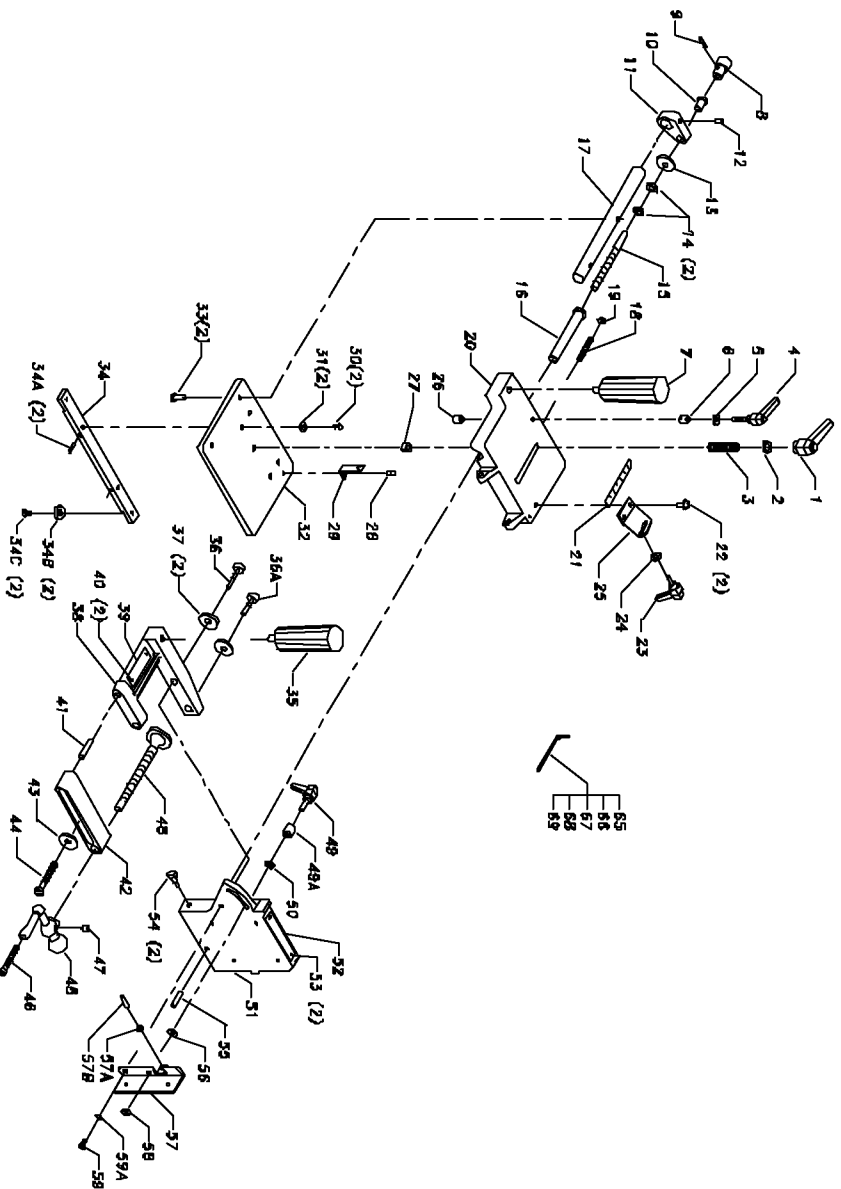

34-182 & 34-183 TENIONING JIG

A155

PART NO. 903379
Date: 05/30/2001

Parts List for 34-182 Type 1

Item Number	Part Number	Description	Qty Required
1	1345960	LOCK LEVER	1
2	488822-00	FLAT WASHER	1
3	1345961	STUD	1
4	000000-00	No Longer Available	1
5	1246140	FL WASHER	1
6	1345958	LOCK BUSHING	1
7	000000-00	No Longer Available	1
8	000000-00	No Longer Available	1
9	1246184	ROLL PIN	1
10	1345952	BUSHING	1
11	1345953	BRACKET	1
12	1243321	SCREW	1
13	1345954	NYLON WASHER	1
14	1345955	HEX NUT	1
15	1345956	SHAFT	1
16	1345977	GUIDE BUSHING	1
17	1345976	GUIDE ROD	1
18	1345979	SCREW	1
19	1345980	NUT	1
20	000000-00	No Longer Available	1
21	000000-00	No Longer Available	1
22	1343053	SCREW	1
23	000000-00	No Longer Available	1
24	1246140	FL WASHER	1
25	1345963	BRACKET	1
26	1345981	BUSHING	1
27	491964-00	NUT	1