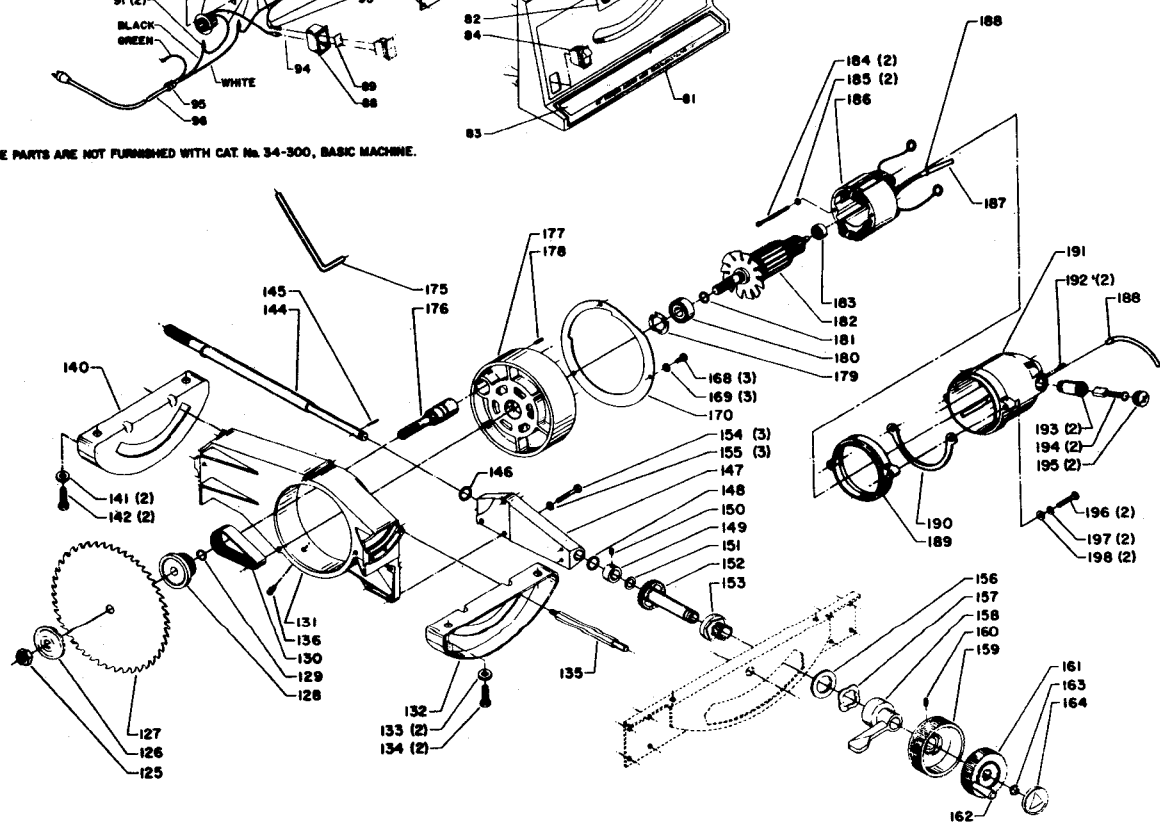

◆◆ THESE PARTS ARE NOT FURNISHED WITH CAT. No. 34-300, BASIC MACHINE.

Parts List for 34-300 Type 2 After S/N DW-7200

Item Number	Part Number	Description	Qty Required
2	901020100582	MACHINE SCREW	4
3	876960	WASHER - URETHANE	4
4	000000-00	No Longer Available	1
5	422031120003	SPECIAL SCREW	1
6	000000-00	No Longer Available	1
8	000000-00	No Longer Available	1
9	000000-00	No Longer Available	1
10	000000-00	No Longer Available	1
11	422031120003	SPECIAL SCREW	2
12	000000-00	No Longer Available	1
15	1087534	KNOB	1
16	5140010-69	WASHER	1
17	422163100004	CLAMP ASSY	1
18	1087531S	KNOB	1
19	000000-00	No Longer Available	1
20	1087212S	CLAMP	1
21	904010317720	WASHER	1
22	491948-00	SCREW	1
23	951010107802S	POINTER	1
24	901010600677	CAP SCREW	2
25	904010331451	WASHER	1
26	000000-00	No Longer Available	1
26	422163430002	USE 422-16-343-0007	1
27	901010600605	CAP SCREW	2
28	904010101604S	STEEL WASHER	2
29	422040105002	REAR SLIDE BLOCK	1
30	905040714459	STEEL PIN	1

Parts List for 34-300 Type 2 After S/N DW-7200

Item Number	Part Number	Description	Qty Required
31	422030270001	HOOK	1
32	928010414118	COIL SPRING	1
33	422041085001	ROD	1
34	422040675001	LEVER	1
39	000000-00	No Longer Available	1
44	422160630001	Use 416-01-074-0001	1
46	904010101620S	WASHER	1
47	000000-00	No Longer Available	1
48	000000-00	No Longer Available	1
49	000000-00	No Longer Available	1
50	901061317359	SELF TAP SCREW	1
51	000000-00	No Longer Available	1
52	000000-00	No Longer Available	1
53	000000-00	No Longer Available	1
54	904010317720	WASHER	1
55	901020500721	MACHINE SCREW	1
56	34-895	MITER GAUGE	1
57	422011120001S	SCREW	1
58	901041509428S	SET SCREW	3
59	901020100554	MACHINE SCREW	3
60	000000-00	No Longer Available	1
61	000000-00	No Longer Available	1
62	904020201704S	LOCK WASHER	4
63	901010600640S	CAP SCREW	4
64	000000-00	No Longer Available	1
65	000000-00	No Longer Available	1
66	000000-00	No Longer Available	1