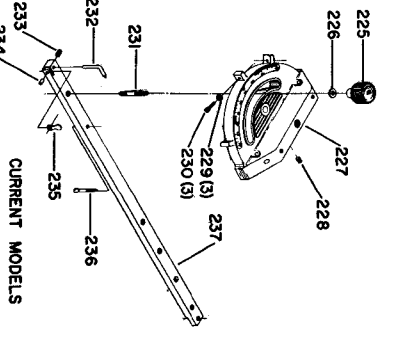

Parts List for 34-388 Type 1

Item Number	Part Number	Description	Qty Required
2	901020100582	MACHINE SCREW	4
3	876960	WASHER - URETHANE	4
4	000000-00	No Longer Available	1
6	902010201270	NUT	4
7	904020201704S	LOCK WASHER	4
8	491956-00	WASHER	4
9	422041040001	SPACER	8
10	422041125007	SPECIAL SCREW	8
11	000000-00	No Longer Available	6
12	000000-00	No Longer Available	6
13	904020101716	LOCK WASHER	6
14	902010101232	HEX NUT	6
16	422040555003	Use 422-04-055-0002	1
18	424010140002	SWITCH BRACKET	1
19	1087576	SCREW	4
20	000000-00	No Longer Available	1
21	902010101300S	HEX NUT	2
22	904010101604S	STEEL WASHER	2
23	422190890007S	BRACKET	1
24	901020500707	MACHINE SCREW	2
25	1087900	Use 1087906	1
27	489047-00	CAP SCREW	4
28	961010107462	END PLUG	4
29	000000-00	No Longer Available	1
29	1087915	GUARD	1
30	1086388S	PUSH NUT CAP	1
31	000000-00	No Longer Available	1