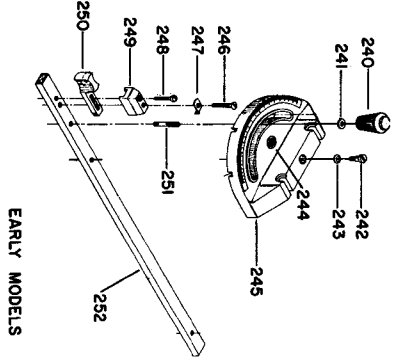

Parts List for 34-388 Type 1

Item Number	Part Number	Description	Qty Required
2	901020100582	MACHINE SCREW	4
3	876960	WASHER - URETHANE	4
4	000000-00	No Longer Available	1
6	902010201270	NUT	4
7	904020201704S	LOCK WASHER	4
8	491956-00	WASHER	4
9	422041040001	SPACER	8
10	422041125007	SPECIAL SCREW	8
11	000000-00	No Longer Available	6
12	000000-00	No Longer Available	6
13	904020101716	LOCK WASHER	6
14	902010101232	HEX NUT	6
16	422040555003	Use 422-04-055-0002	1
18	424010140002	SWITCH BRACKET	1
19	1087576	SCREW	4
20	000000-00	No Longer Available	1
21	902010101300S	HEX NUT	2
22	904010101604S	STEEL WASHER	2
23	422190890007S	BRACKET	1
24	901020500707	MACHINE SCREW	2
25	1087900	Use 1087906	1
27	489047-00	CAP SCREW	4
28	961010107462	END PLUG	4
29	000000-00	No Longer Available	1
29	1087915	GUARD	1
30	1086388S	PUSH NUT CAP	1
31	000000-00	No Longer Available	1