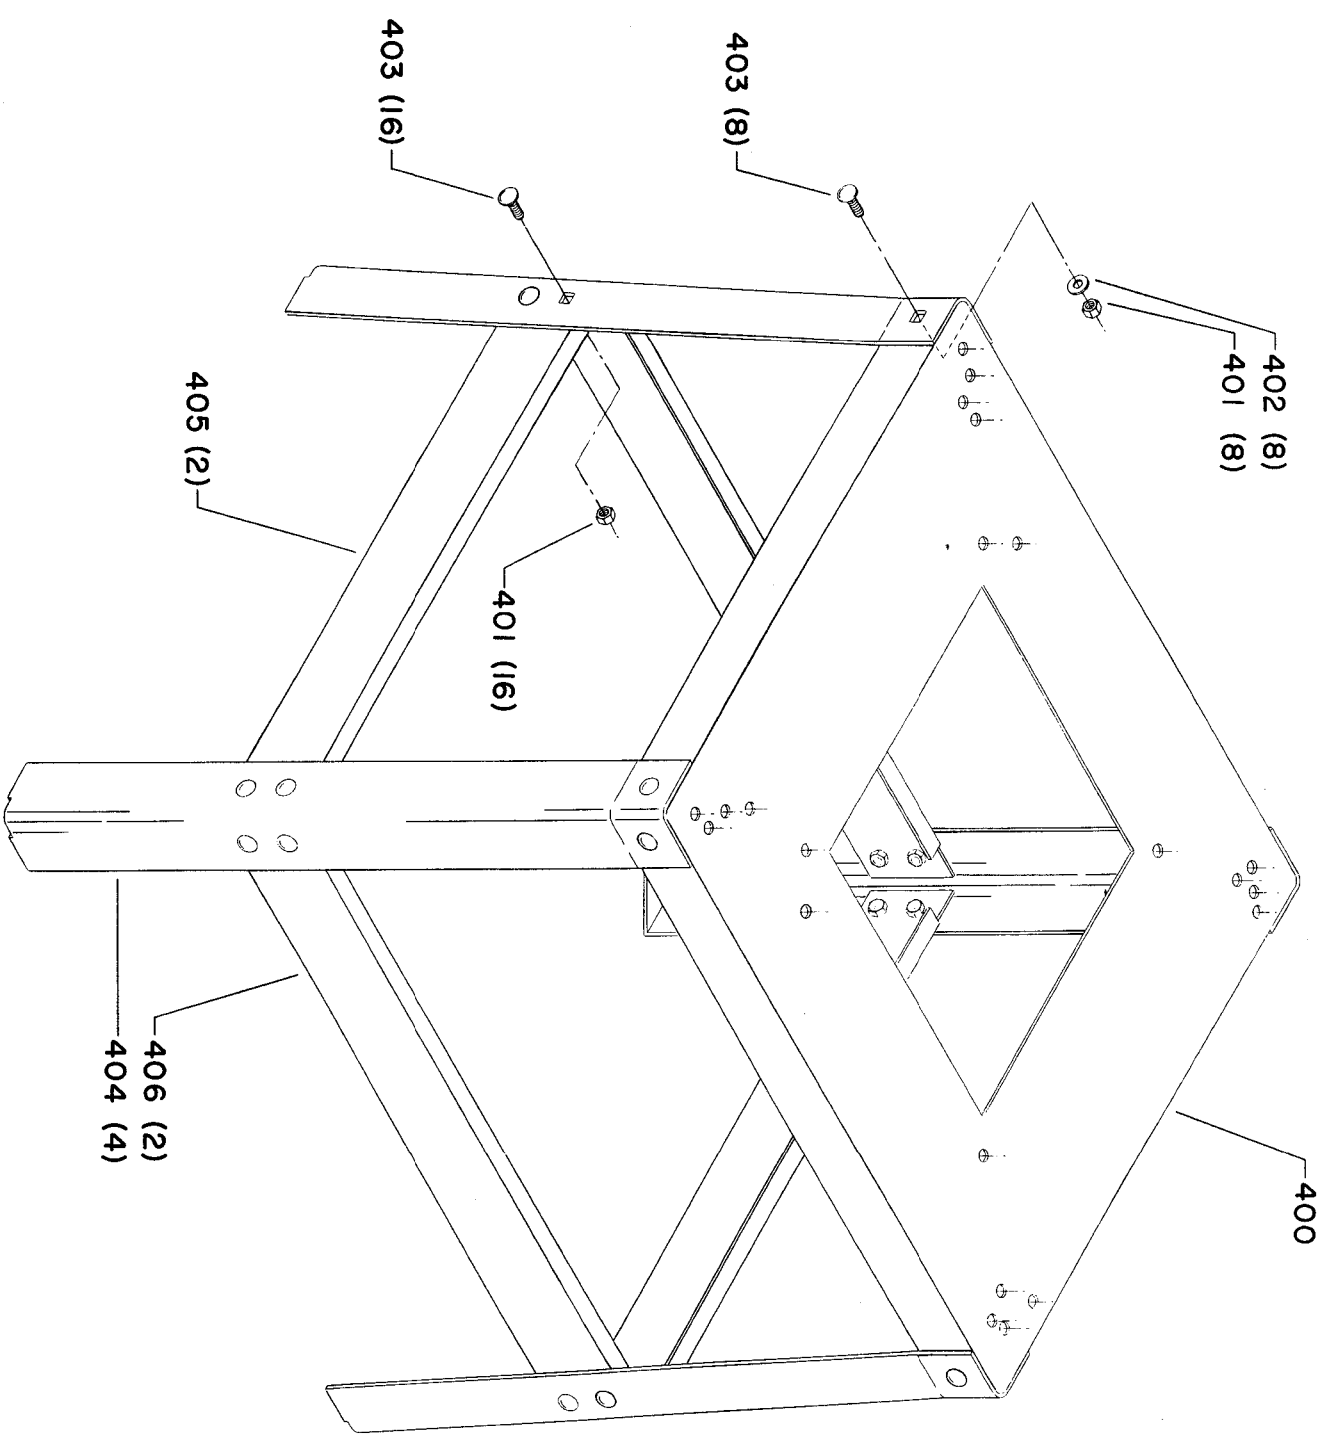

OLD STYLE TWO PIECE ALUMINUM RIP FENCE ASS'Y.
EARLY 34-896
NOTE: COMPONENTS NOT SHOWN ARE SAME AS CURRENT FENCE ASS'Y. (SEE SERVICE NOTE B)

Parts List for 34-429 Type 1

Item Number	Part Number	Description	Qty Required
1	422190430001	FENCE BODY	1
2	901010600677	CAP SCREW	2
3	904010331451	WASHER	3
4	901010600605	CAP SCREW	2
5	904010101604S	STEEL WASHER	2
6	422040105002	REAR SLIDE BLOCK	1
7	905040714459	STEEL PIN	1
8	928010414118	COIL SPRING	1
9	422040270001	HOOK	1
10	422040675001	LEVER	1
11	422041085001	ROD	1
12	491948-00	SCREW	1
13	951010207849	POINTER	1
14	422040715005	PIN	1
15	422040715004	PIN	1
16	422040125005	FRONT CLAMP BODY	1
16	422043125008	FRONT CLAMP	1
17	000000-00	No Longer Available	1
18	901041606218	SCREW	1
19	928010414123S	SPRING	1
20	422043275002	FRONT CLAMP SHOE	1
21	904080214550	RUBBER BUSHING	1
22	000000-00	No Longer Available	1
23	422043515002S	KNOB & PINION	1
24	931010114091	BALL HANDLE	1
25	422041115002	LEVER	1
26	928012015898	SPRING	1

Parts List for 34-429 Type 1

Item Number	Part Number	Description	Qty Required
27	928010215301	SPRING	1
28	422041055001	SLEEVE	1
32	422167540003	WARNING LABEL	1
33	422041125007	SPECIAL SCREW	4
34	422041045009	SADDLE BLOCK	4
34	422041040001	SPACER	4
35	902010101207	HEX NUT	2
36	422040550001	FRONT GUIDE RAIL	1
37	961010107462	END PLUG	4
38	000000-00	No Longer Available	1
39	000000-00	No Longer Available	1
40	1087794	RIVET	4
41	438010110020	INSULATOR	1
41	402040310001S	SWITCH OPENING COVER	1
42	901020100564	MACHINE SCREW	2
43	000000-00	No Longer Available	2
44	000000-00	No Longer Available	1
45	908460	SCREW	2
46	904100313826	WASHER	4
47	901010600680	CAP SCREW	4
48	000000-00	No Longer Available	2
49	34-154	STD INS 10IN CONT SW	1
50	901044615297	SCREW	4
51	422040550002	REAR GUIDE RAIL	1
52	000000-00	No Longer Available	1
53	1086388S	PUSH NUT CAP	2
54	1087811S	PIN	1