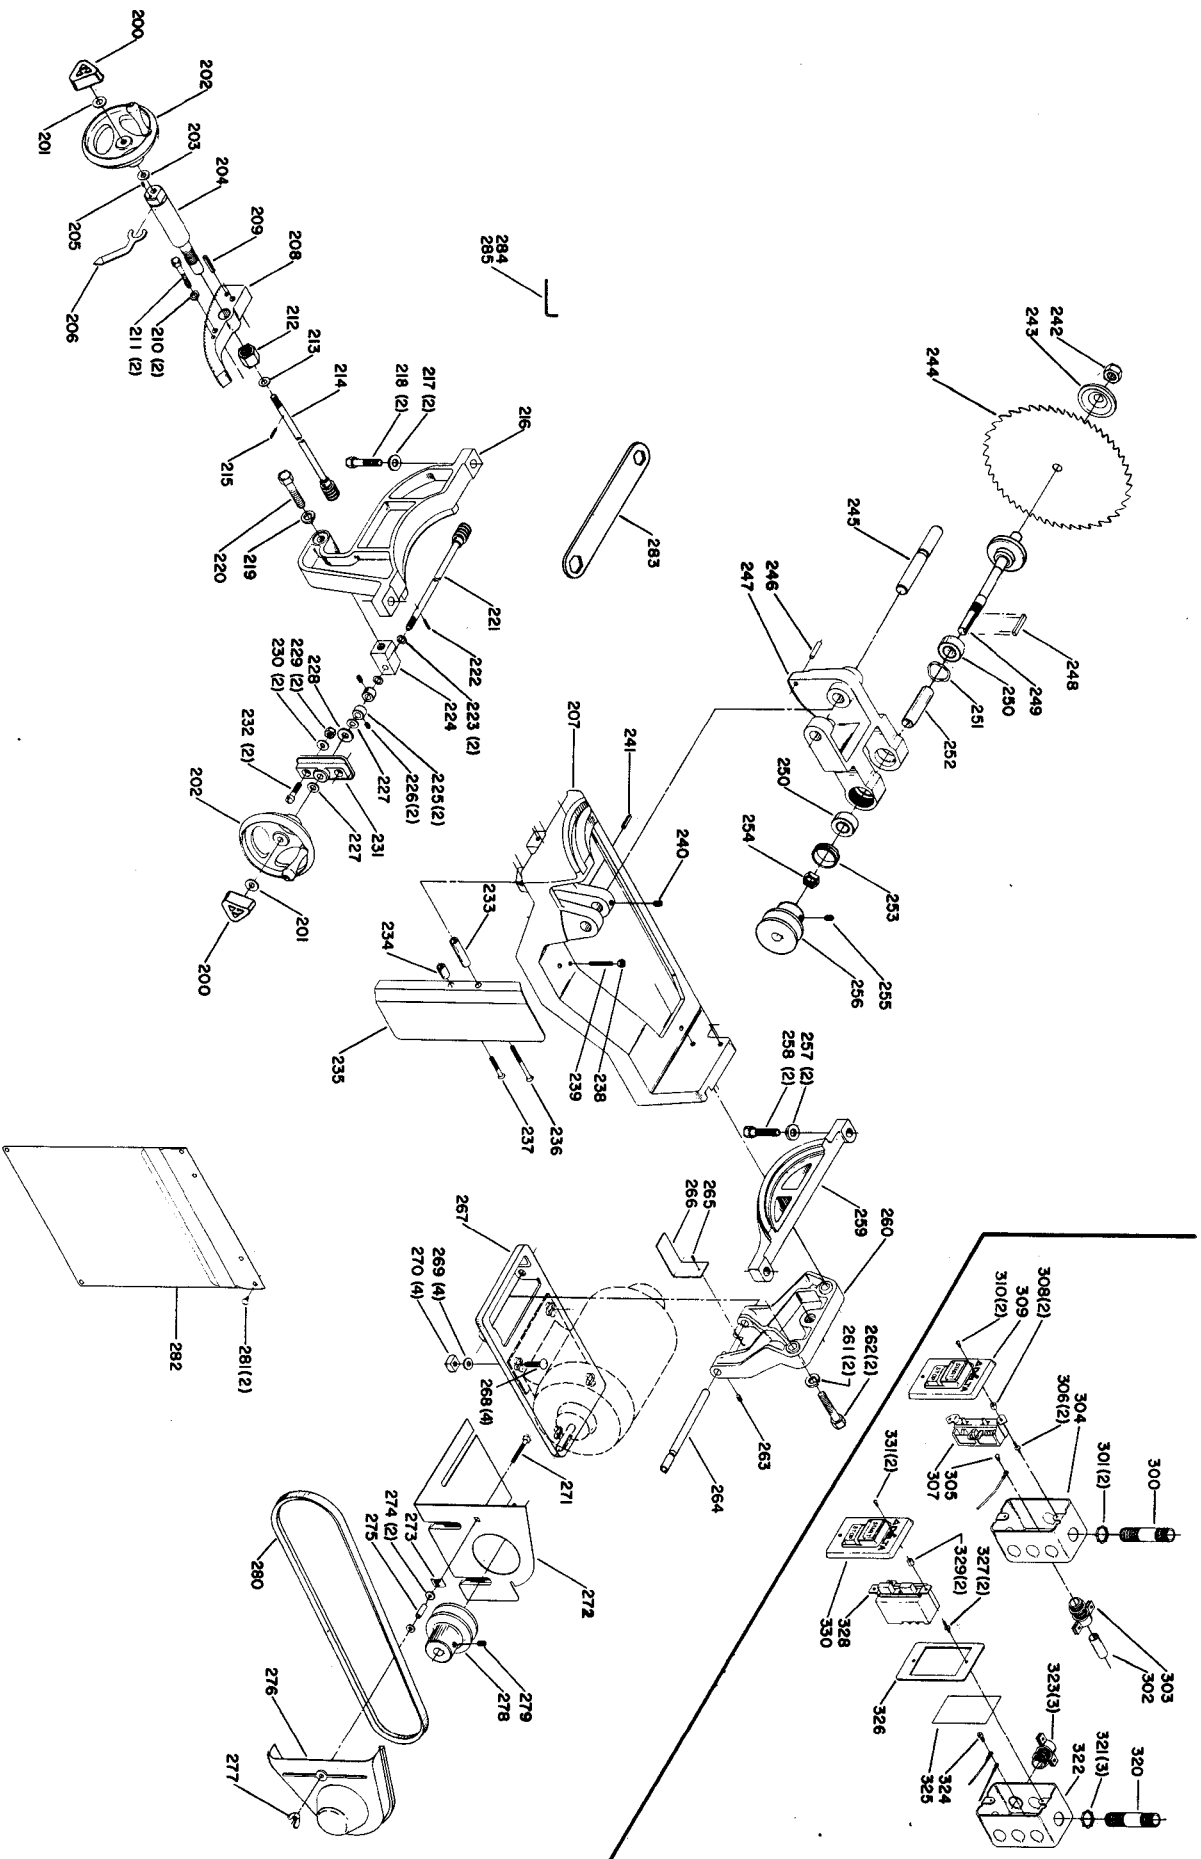

OLD STYLE TWO PIECE ALUMINUM RIP FENCE ASS'Y.
EARLY 34-896
NOTE: COMPONENTS NOT SHOWN ARE SAME AS CURRENT FENCE ASS'Y. (SEE SERVICE NOTE B)

Parts List for 34-429 Type 1

Item Number	Part Number	Description	Qty Required
1	422190430001	FENCE BODY	1
2	901010600677	CAP SCREW	2
3	904010331451	WASHER	3
4	901010600605	CAP SCREW	2
5	904010101604S	STEEL WASHER	2
6	422040105002	REAR SLIDE BLOCK	1
7	905040714459	STEEL PIN	1
8	928010414118	COIL SPRING	1
9	422040270001	HOOK	1
10	422040675001	LEVER	1
11	422041085001	ROD	1
12	491948-00	SCREW	1
13	951010207849	POINTER	1
14	422040715005	PIN	1
15	422040715004	PIN	1
16	422040125005	FRONT CLAMP BODY	1
16	422043125008	FRONT CLAMP	1
17	000000-00	No Longer Available	1
18	901041606218	SCREW	1
19	928010414123S	SPRING	1
20	422043275002	FRONT CLAMP SHOE	1
21	904080214550	RUBBER BUSHING	1
22	000000-00	No Longer Available	1
23	422043515002S	KNOB & PINION	1
24	931010114091	BALL HANDLE	1
25	422041115002	LEVER	1
26	928012015898	SPRING	1

Parts List for 34-429 Type 1

Item Number	Part Number	Description	Qty Required
27	928010215301	SPRING	1
28	422041055001	SLEEVE	1
32	422167540003	WARNING LABEL	1
33	422041125007	SPECIAL SCREW	4
34	422041045009	SADDLE BLOCK	4
34	422041040001	SPACER	4
35	902010101207	HEX NUT	2
36	422040550001	FRONT GUIDE RAIL	1
37	961010107462	END PLUG	4
38	000000-00	No Longer Available	1
39	000000-00	No Longer Available	1
40	1087794	RIVET	4
41	438010110020	INSULATOR	1
41	402040310001S	SWITCH OPENING COVER	1
42	901020100564	MACHINE SCREW	2
43	000000-00	No Longer Available	2
44	000000-00	No Longer Available	1
45	908460	SCREW	2
46	904100313826	WASHER	4
47	901010600680	CAP SCREW	4
48	000000-00	No Longer Available	2
49	34-154	STD INS 10IN CONT SW	1
50	901044615297	SCREW	4
51	422040550002	REAR GUIDE RAIL	1
52	000000-00	No Longer Available	1
53	1086388S	PUSH NUT CAP	2
54	1087811S	PIN	1