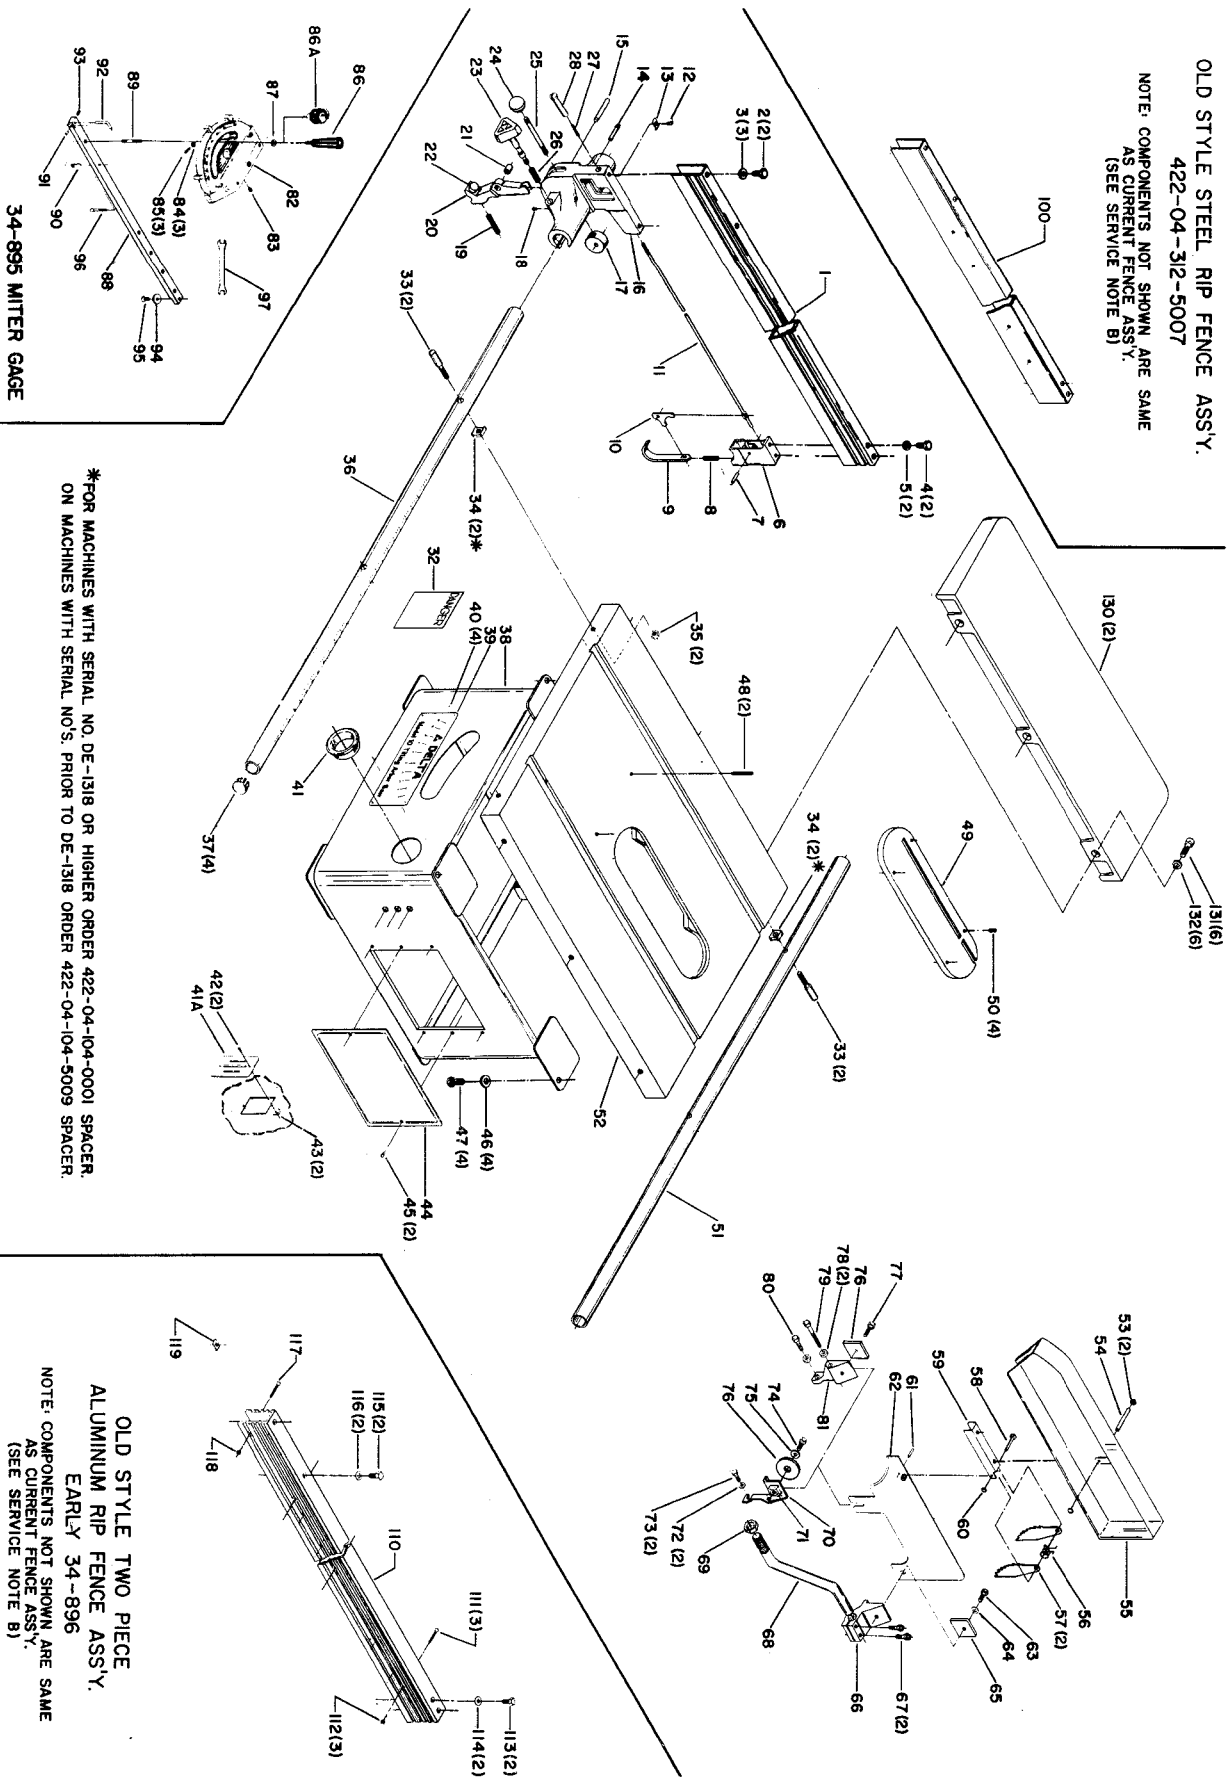

OLD STYLE STEEL RIP FENCE ASS'Y.

422-04-312-5007

NOTE: COMPONENTS NOT SHOWN ARE SAME AS CURRENT FENCE ASS'Y. (SEE SERVICE NOTE B)

34-895 MITER GAGE

*FOR MACHINES WITH SERIAL NO. DE-1318 OR HIGHER ORDER 422-04-104-0001 SPACER. ON MACHINES WITH SERIAL NO'S. PRIOR TO DE-1318 ORDER 422-04-104-5009 SPACER.

OLD STYLE TWO PIECE ALUMINUM RIP FENCE ASS'Y.
EARLY 34-896
NOTE: COMPONENTS NOT SHOWN ARE SAME AS CURRENT FENCE ASS'Y. (SEE SERVICE NOTE B)