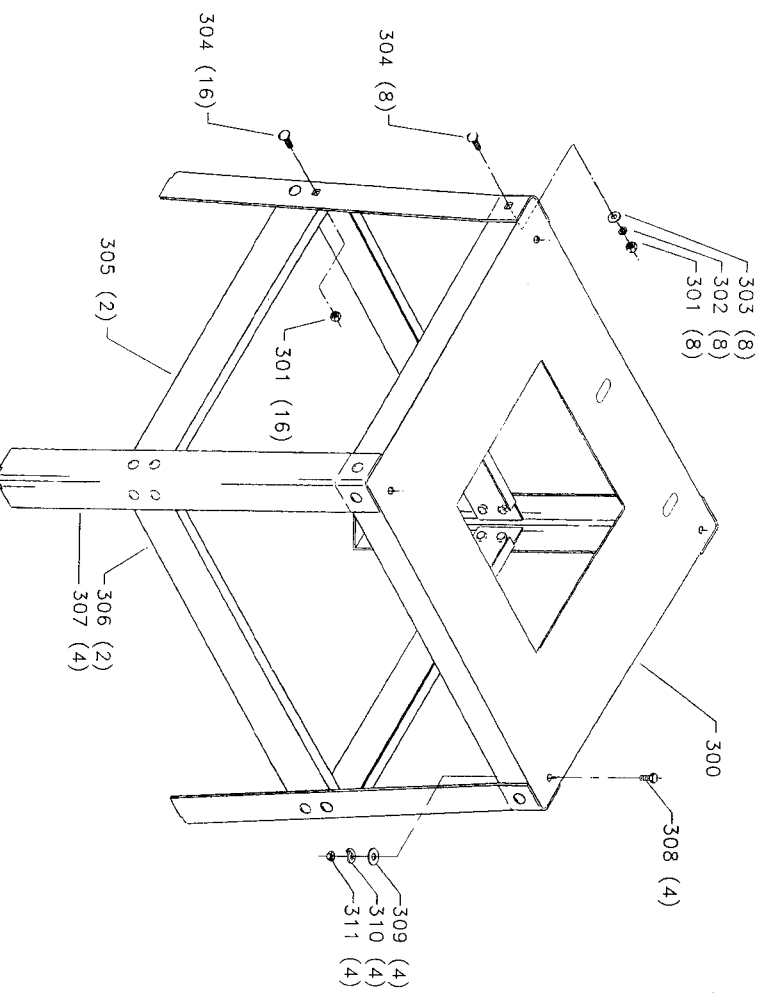

### Parts List for 34-445 Type 3

Item Number	Part Number	Description	Qty Required
1	422020740001S	HOLE PLUG	1
2	422020600003S	HANDLE	1
3	904070105555S	FIBRE WSHR	1
4	422013550004	MITER GAGE BODY	1
4	34-895	MITER GAUGE	1
5	901041501181S	SET SCREW	1
6	901041509428S	SET SCREW	3
7	422010750001S	POINTER	1
8	901041501181S	SET SCREW	1
9	905010331754	ROLL PIN	1
10	34-895	MITER GAUGE	1
11	422011120001S	SCREW	1
12	34-895	MITER GAUGE	1
13	422040720001S	PLATE	1
14	901020305750S	MACHINE SCREW	1
20	34-154	STD INS 10IN CONT SW	1
21	901044615297	SCREW	4
22	000000-00	No Longer Available	1
23	901042931395	NYLOC SET-SCREW	2
24	651028-00	EXTENSION WING	2
25	901010600664S	CAP SCREW	6
26	904010101638	STEEL WASHER	6
27	902010101207	HEX NUT	8
28	904020201704S	LOCK WASHER	4
29	904010101615	STEEL WASHER	4
30	422040550001	FRONT GUIDE RAIL	1
31	422041125007	SPECIAL SCREW	8

### Parts List for 34-445 Type 3

Item Number	Part Number	Description	Qty Required
32	422041040001	SPACER	8
33	422040550002	REAR GUIDE RAIL	1
34	961010107462	END PLUG	4
35	1087906	CABINET ASSY	1
36	422190890007S	BRACKET	1
37	901020500704	CAP SCREW	2
38	904010101620S	WASHER	2
39	902015031514	FLANGED HEX NUT	2
40	000000-00	No Longer Available	1
41	1087794	RIVET	4
42	904010101620S	WASHER	4
43	000000-00	No Longer Available	4
44	901010600649S	CAP SCREW	4
45	904010101620S	WASHER	4
46	904020101703S	LOCK WASHER	4
47	902010101300S	HEX NUT	4
50	491948-00	SCREW	1
51	951010207849	POINTER	1
52	422041055001	SLEEVE	1
53	422040715005	PIN	1
54	422040715004	PIN	1
55	422041115002	LEVER	1
56	931010114091	BALL HANDLE	1
57	422043515002S	KNOB & PINION	1
58	928012015898	SPRING	1
59	422043275002	FRONT CLAMP SHOE	1
60	904080214550	RUBBER BUSHING	1