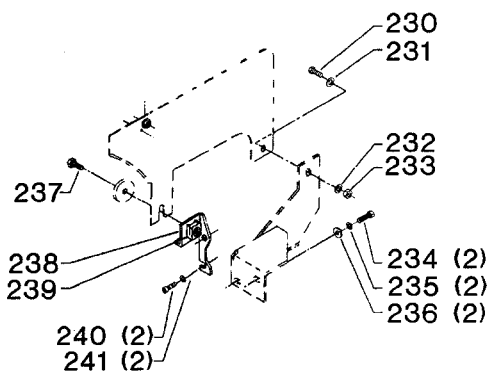

FOR USE WITH EARLY MODELS ONLY