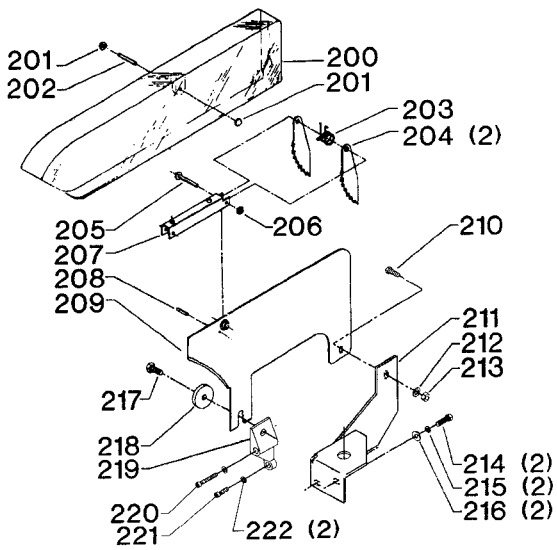

FOR USE WITH EARLY MODELS ONLY