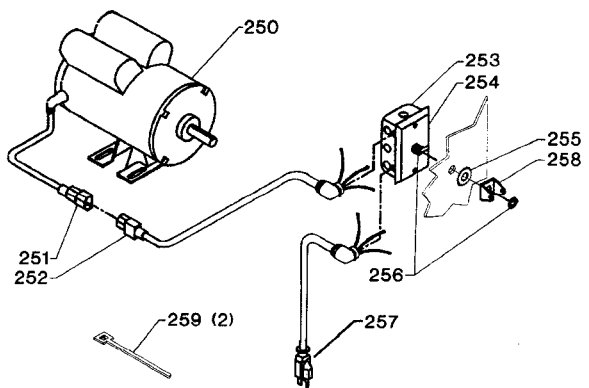

### Parts List for 34-445 Type 3

Item Number	Part Number	Description	Qty Required
1	422020740001S	HOLE PLUG	1
2	422020600003S	HANDLE	1
3	904070105555S	FIBRE WSHR	1
4	422013550004	MITER GAGE BODY	1
4	34-895	MITER GAUGE	1
5	901041501181S	SET SCREW	1
6	901041509428S	SET SCREW	3
7	422010750001S	POINTER	1
8	901041501181S	SET SCREW	1
9	905010331754	ROLL PIN	1
10	34-895	MITER GAUGE	1
11	422011120001S	SCREW	1
12	34-895	MITER GAUGE	1
13	422040720001S	PLATE	1
14	901020305750S	MACHINE SCREW	1
20	34-154	STD INS 10IN CONT SW	1
21	901044615297	SCREW	4
22	000000-00	No Longer Available	1
23	901042931395	NYLOC SET-SCREW	2
24	651028-00	EXTENSION WING	2
25	901010600664S	CAP SCREW	6
26	904010101638	STEEL WASHER	6
27	902010101207	HEX NUT	8
28	904020201704S	LOCK WASHER	4
29	904010101615	STEEL WASHER	4
30	422040550001	FRONT GUIDE RAIL	1
31	422041125007	SPECIAL SCREW	8

### Parts List for 34-445 Type 3

Item Number	Part Number	Description	Qty Required
61	928010414123S	SPRING	1
62	422040125005	FRONT CLAMP BODY	1
62	422043125008	FRONT CLAMP	1
63	000000-00	No Longer Available	1
64	901041606218	SCREW	1
65	928010215301	SPRING	1
66	422041085001	ROD	1
67	422040675001	LEVER	1
68	422040105002	REAR SLIDE BLOCK	1
69	905040714459	STEEL PIN	1
70	928010414118	COIL SPRING	1
71	422040270001	HOOK	1
72	901010600605	CAP SCREW	2
73	904010101620S	WASHER	2
74	000000-00	No Longer Available	1
74	422190430001	FENCE BODY	1
74	422190430001	FENCE BODY	1
75	901010600677	CAP SCREW	2
76	904010331451	WASHER	2
90	000000-00	No Longer Available	1
91	901010600642	CAP SCREW	3
92	904020201704S	LOCK WASHER	3
93	904010101606S	STEEL WASHER	3
94	489191-00	HEX NUT	3
100	422031380002S	KNOB	1
101	1086491	HANDWHEEL ASSY	1
102	422190750001	POINTER	1