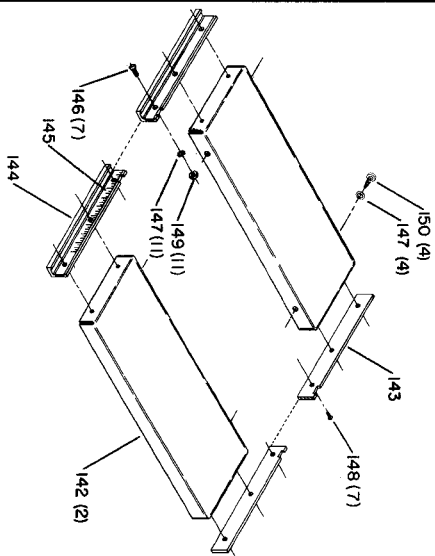

SOLID EXTENSION WINGS AND GUIDE RAILS