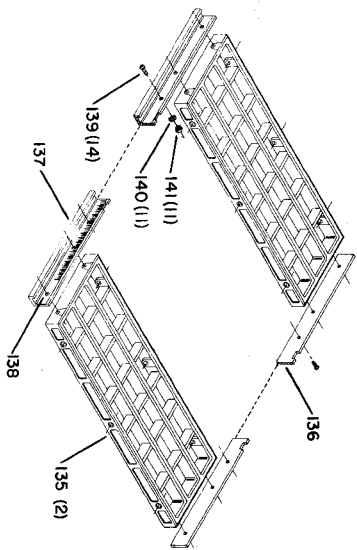

GRID EXTENSION WINGS AND GUIDE RAILS