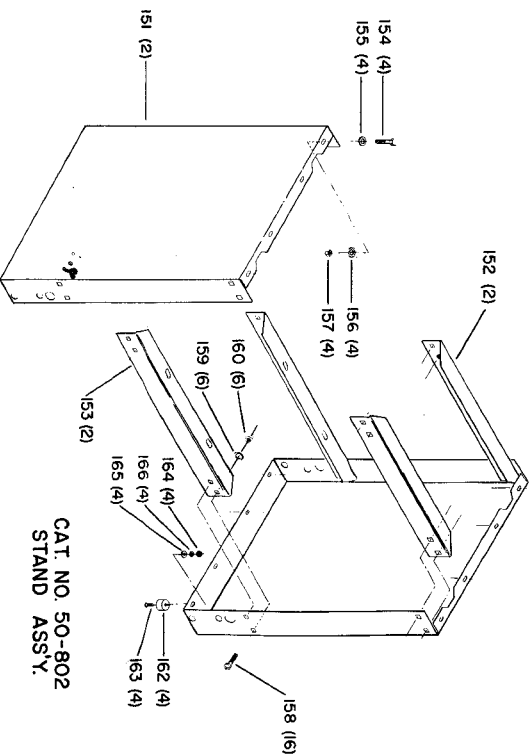

CAT NO 50-802
STAND ASS'Y.

Parts List for 34-580 Type 1

Item Number	Part Number	Description	Qty Required
1	000000-00	No Longer Available	1
2	000000-00	No Longer Available	1
3	000000-00	No Longer Available	2
4	000000-00	No Longer Available	2
5	000000-00	No Longer Available	1
6	000000-00	No Longer Available	1
7	803337	SCREW	3
8	904030301757S	LOCK WASHER	3
9	902011201216	HEX NUT	3
10	000000-00	No Longer Available	1
11	803337	SCREW	3
12	000000-00	No Longer Available	3
13	000000-00	No Longer Available	1
14	1087576	SCREW	4
15	000000-00	No Longer Available	1
16	000000-00	No Longer Available	1
17	000000-00	No Longer Available	1
18	000000-00	No Longer Available	1
19	000000-00	No Longer Available	1
20	803337	SCREW	1
21	000000-00	No Longer Available	1
22	000000-00	No Longer Available	1
23	000000-00	No Longer Available	1
24	000000-00	No Longer Available	1
25	000000-00	No Longer Available	1
26	905010102704	ROLL PIN	2
27	1087457	GUARD	1

Parts List for 34-580 Type 1

Item Number	Part Number	Description	Qty Required
28	000000-00	No Longer Available	1
29	000000-00	No Longer Available	2
30	901010600612S	CAP SCREW	4
32	000000-00	No Longer Available	1
33	000000-00	No Longer Available	1
34	000000-00	No Longer Available	1
35	1087576	SCREW	1
36	901010600611S	CAP SCREW	3
37	5140010-69	WASHER	6
38	489026-00	HEX NUT	3
39	1087576	SCREW	6
40	424010140002	SWITCH BRACKET	1
41	000000-00	No Longer Available	1
42	1087576	SCREW	1
43	492056-00	WASHER	1
44	491958-00	LOCK WASHER	1
45	905010102708	ROLL PIN	1
46	000000-00	No Longer Available	1
46	000000-00	No Longer Available	1
47	000000-00	No Longer Available	1
48	904010101622	STEEL WASHER	2
49	000000-00	No Longer Available	1
50	902010201266	HEX JAM NUT	1
51	901010600626S	CAP SCREW	4
52	904030301757S	LOCK WASHER	4
53	5140010-69	WASHER	4
54	489026-00	HEX NUT	4