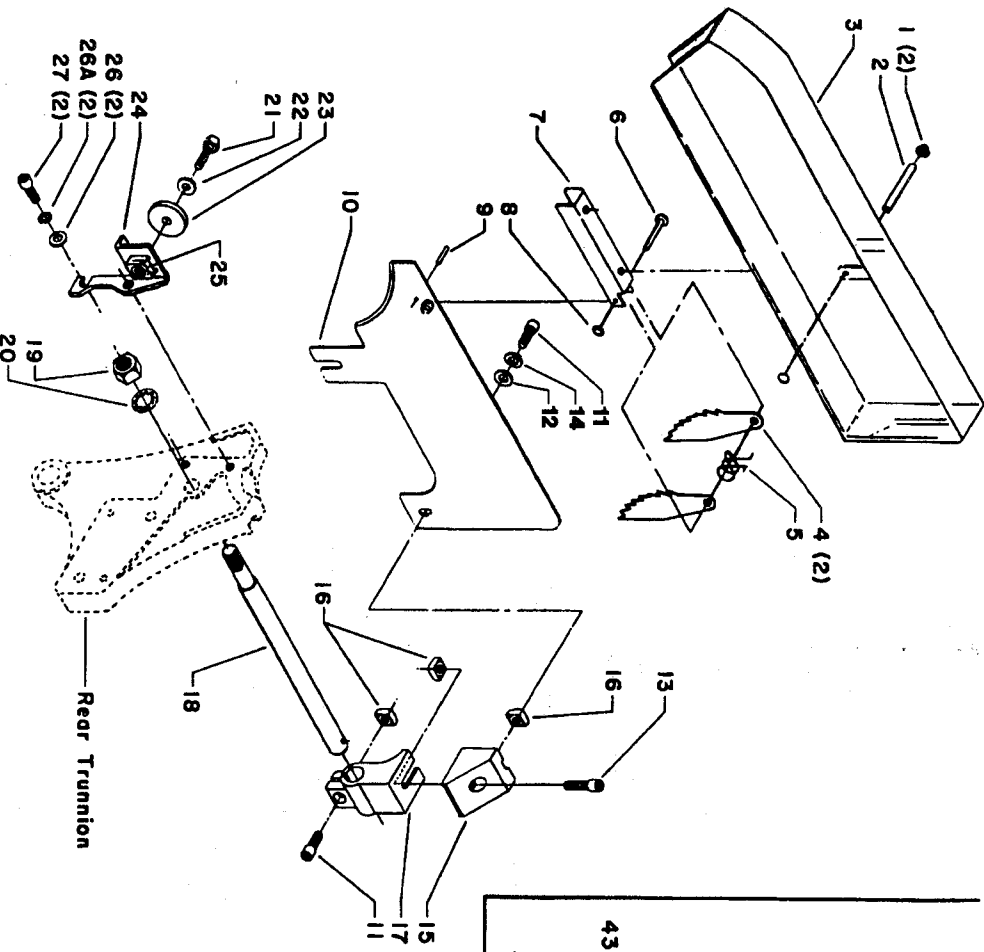

A Pentair Company

**34-639 (oldstyle) BLADE GUARD and  
34-885 (oldstyle) UNIGUARD  
FOR 10" UNISAWS**

**CS-4K-1**  
422-04-655-0015  
Revised 3-31-92

**34-639 BLADE GUARD**

## Parts List for 34-639 Type 1

Item Number	Part Number	Description	Qty Required
1	1086388	PUSH NUT CAP	2
2	1087811	PIN	1
3	1086334	SEE THRU GUARD	1
3	1086935	BLADE GUARD	1
4	422160470001	KICK BACK FINGER	2
5	1086353	SPRING	1
6	422040710007	PIN	1
7	1086337	PIVOT BRACKET	1
8	1086387	PUSH NUT	1
9	905010106729	PIN	1
10	422040860002	SPLITTER W/BUSHING	1
11	901030100762	CAP SCREW	2
12	904010101620	WASHER	1
13	901030100771	CAP SCREW	1
14	904020101703	LOCK WASHER	1
15	422040140028	BRACKET-UP	1
16	902020401303	SQUARE NUT	3
17	422040140029	BRACKET-LOW	1
18	422040890003	SUPPORT ROD	1
19	902010201226	NUT	1
20	904030201751	LOCK WASHER	1
21	901010600649	CAP SCREW	1
22	904010101620	WASHER	1
23	422030720001	PLATE	1
24	422043140017	BRACKET ASSY	1
25	422043140017	BRACKET ASSY	1
26	904010101620	WASHER	2

## Parts List for 34-639 Type 1

Item Number	Part Number	Description	Qty Required
26	904020101703	LOCK WASHER	2
27	000000-00	No Longer Available	2
30	901010600608	CAP SCREW	1
31	904020101703	LOCK WASHER	1
32	904010101604	STEEL WASHER	1
33	901010600608	CAP SCREW	1
34	904010101604	STEEL WASHER	1
35	000000-00	No Longer Available	1
36	422040140052	SPLITTER BRACKET	1
37	422040140053	BRACKET	2
38	422040895003	SHAFT	1
39	901010600606	CAP SCREW	1
40	422030720001	PLATE	1
41	422043140017	BRACKET ASSY	1
42	901010600622	CAP SCREW	1
43	904010101603	STEEL WASHER	2
44	901010600603	CAP SCREW	1