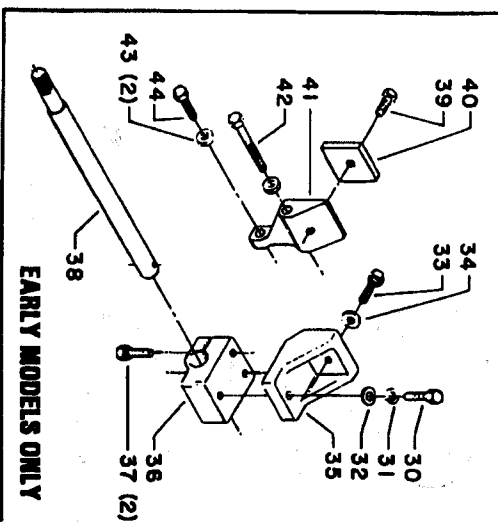

A Pentair Company

**34-639 (oldstyle) BLADE GUARD and  
34-885 (oldstyle) UNIGUARD  
FOR 10" UNISAWS**

**CS-4K-1**  
422-04-655-0015  
Revised 3-31-92

**34-639 BLADE GUARD**

## Parts List for 34-639 Type 1

Item Number	Part Number	Description	Qty Required
1	1086388	PUSH NUT CAP	2
2	1087811	PIN	1
3	1086334	SEE THRU GUARD	1
3	1086935	BLADE GUARD	1
4	422160470001	KICK BACK FINGER	2
5	1086353	SPRING	1
6	422040710007	PIN	1
7	1086337	PIVOT BRACKET	1
8	1086387	PUSH NUT	1
9	905010106729	PIN	1
10	422040860002	SPLITTER W/BUSHING	1
11	901030100762	CAP SCREW	2
12	904010101620	WASHER	1
13	901030100771	CAP SCREW	1
14	904020101703	LOCK WASHER	1
15	422040140028	BRACKET-UP	1
16	902020401303	SQUARE NUT	3
17	422040140029	BRACKET-LOW	1
18	422040890003	SUPPORT ROD	1
19	902010201226	NUT	1
20	904030201751	LOCK WASHER	1
21	901010600649	CAP SCREW	1
22	904010101620	WASHER	1
23	422030720001	PLATE	1
24	422043140017	BRACKET ASSY	1
25	422043140017	BRACKET ASSY	1
26	904010101620	WASHER	2

## Parts List for 34-639 Type 1

Item Number	Part Number	Description	Qty Required
26	904020101703	LOCK WASHER	2
27	000000-00	No Longer Available	2
30	901010600608	CAP SCREW	1
31	904020101703	LOCK WASHER	1
32	904010101604	STEEL WASHER	1
33	901010600608	CAP SCREW	1
34	904010101604	STEEL WASHER	1
35	000000-00	No Longer Available	1
36	422040140052	SPLITTER BRACKET	1
37	422040140053	BRACKET	2
38	422040895003	SHAFT	1
39	901010600606	CAP SCREW	1
40	422030720001	PLATE	1
41	422043140017	BRACKET ASSY	1
42	901010600622	CAP SCREW	1
43	904010101603	STEEL WASHER	2
44	901010600603	CAP SCREW	1