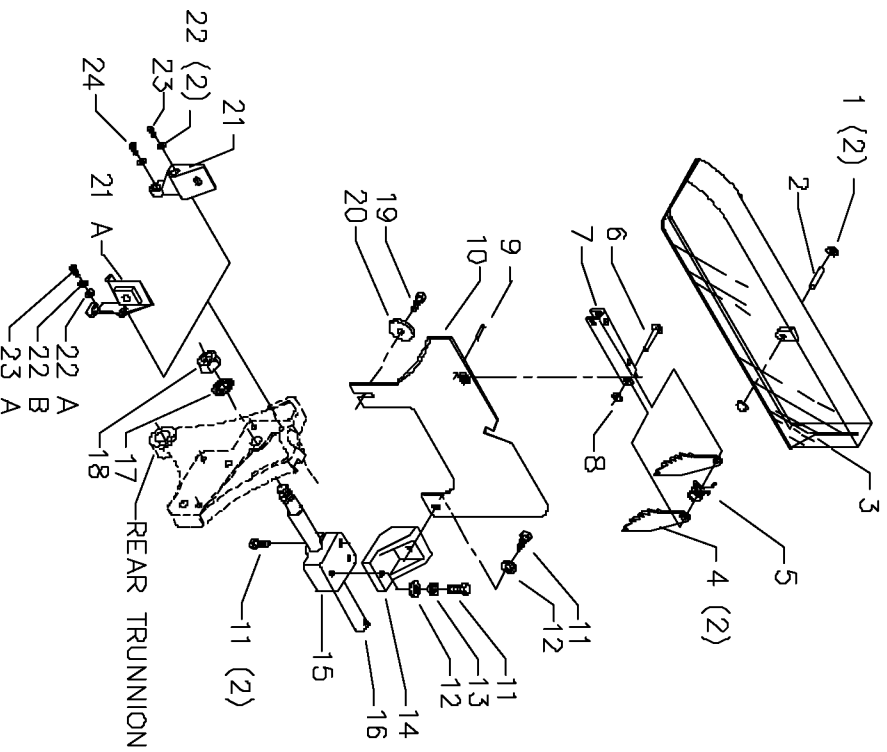

734639  
BLADE GUARD

A18

PART NO. 422-04-655-0023

DATE: 07-18-02

### Parts List for 34-639 Type 3

Item Number	Part Number	Description	Qty Required
1	1086388	PUSH NUT CAP	2
2	1087811	PIN	1
3	1086935	BLADE GUARD	1
3	1086334	SEE THRU GUARD	1
4	422160470001	KICK BACK FINGER	2
5	1086353	SPRING	1
6	422040710007	PIN	1
7	1086337	PIVOT BRACKET	1
8	1086387	PUSH NUT	1
9	905010106729	PIN	1
10	422040860002	SPLITTER W/BUSHING	1
11	901010600608	CAP SCREW	2
12	904010101620	WASHER	1
13	904020101703	LOCK WASHER	1
14	422040140052	SPLITTER BRACKET	1
15	422040140053	BRACKET	1
16	422040895003	SHAFT	1
17	904030201751	LOCK WASHER	1
18	902010201226	NUT	1
19	901010600649	CAP SCREW	1
20	422030720001	PLATE	1
21	422040140037	SPLITTER BRACKET	1
21	422043140017	BRACKET ASSY	1
22	904010312934	WASHER	2
22	904010101620	WASHER	1
22	904020101703	LOCK WASHER	1
23	901030100230	SCREW	1

### Parts List for 34-639 Type 3

Item Number	Part Number	Description	Qty Required
23	901030100762	CAP SCREW	1
24	901030100755	CAP SCREW	1