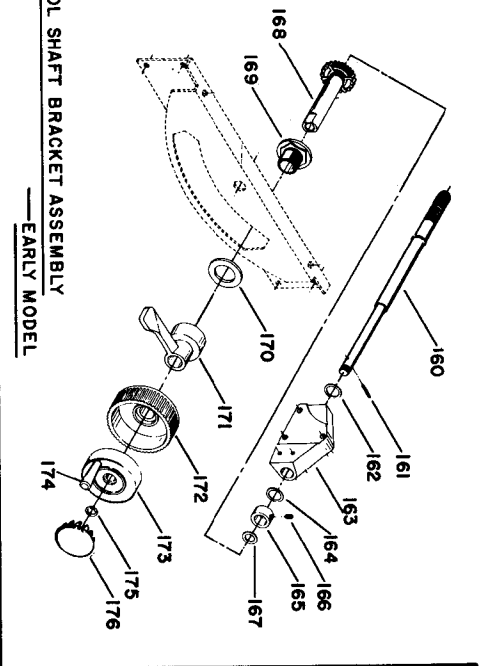

CONTROL SHAFT BRACKET ASSEMBLY
—EARLY MODEL

Parts List for 34-657 Type 1

Item Number	Part Number	Description	Qty Required
1	000000-00	No Longer Available	1
2	901020100582	MACHINE SCREW	4
3	876960	WASHER - URETHANE	4
4	000000-00	No Longer Available	1
7	000000-00	No Longer Available	1
8	000000-00	No Longer Available	1
9	000000-00	No Longer Available	1
10	901010600648S	CAP SCREW	6
11	904020201704S	LOCK WASHER	6
12	000000-00	No Longer Available	1
13	422031120003	SPECIAL SCREW	4
14	000000-00	No Longer Available	1
15	1087534	KNOB	1
16	5140010-69	WASHER	1
17	422163100004	CLAMP ASSY	1
19	1087212S	CLAMP	1
20	904010317720	WASHER	1
21	491948-00	SCREW	1
22	951010107802S	POINTER	1
23	901010609929	Use 901-01-060-0653	2
24	904010331451	WASHER	2
25	422043435005	FENCE ASSY.	1
26	901010600605	CAP SCREW	2
27	904010101604S	STEEL WASHER	2
28	422040105002	REAR SLIDE BLOCK	1
29	905040714459	STEEL PIN	1
30	422030270001	HOOK	1

Parts List for 34-657 Type 1

Item Number	Part Number	Description	Qty Required
31	928010414118	COIL SPRING	1
32	422161080002	ROD	1
33	422040675001	LEVER	1
34	1086334S	SEE THRU GUARD	1
35	1086388S	PUSH NUT CAP	2
36	1087811S	PIN	1
37	1086353S	SPRING	1
38	422160470001S	KICK BACK FINGER	2
39	000000-00	No Longer Available	1
40	1086387S	PUSH NUT	1
41	1086337S	PIVOT BRACKET	1
42	000000-00	No Longer Available	1
43	905010106729S	PIN	1
44	489026-00	HEX NUT	1
45	491957-00	LOCK WASHER	1
46	904010101614S	STEEL WASHER	1
47	000000-00	No Longer Available	1
48	000000-00	No Longer Available	1
49	901010600611S	CAP SCREW	1
50	901010600629	SCREW	2
51	904010101620S	WASHER	2
56	904020201704S	LOCK WASHER	4
57	901010600640S	CAP SCREW	4
58	000000-00	No Longer Available	1
59	000000-00	No Longer Available	1
60	000000-00	No Longer Available	2
62	000000-00	No Longer Available	1