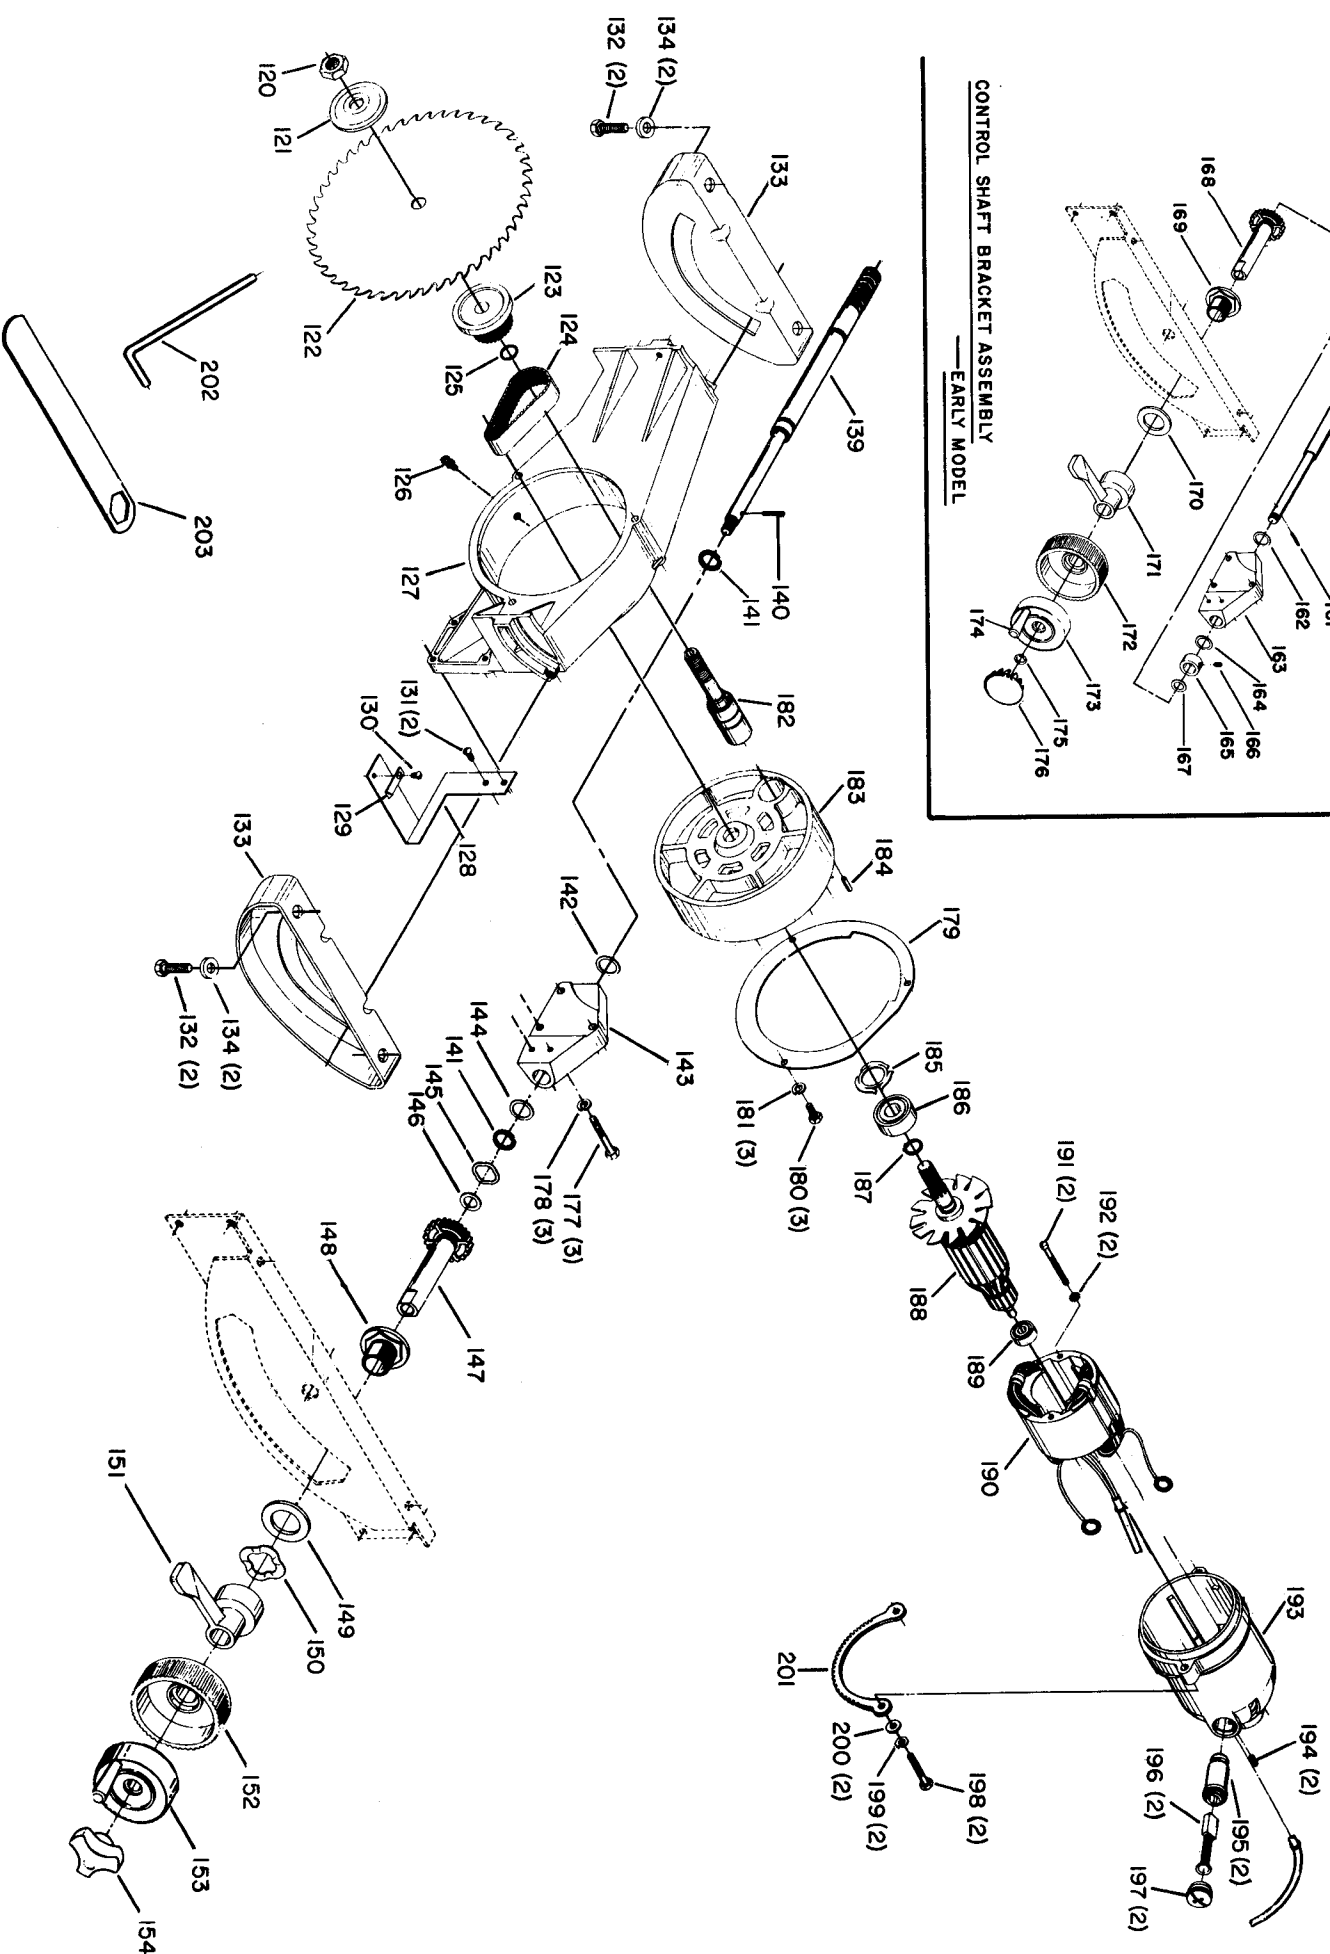

CONTROL SHAFT BRACKET ASSEMBLY
—EARLY MODEL

Parts List for 34-657 Type 1

Item Number	Part Number	Description	Qty Required
1	000000-00	No Longer Available	1
2	901020100582	MACHINE SCREW	4
3	876960	WASHER - URETHANE	4
4	000000-00	No Longer Available	1
7	000000-00	No Longer Available	1
8	000000-00	No Longer Available	1
9	000000-00	No Longer Available	1
10	901010600648S	CAP SCREW	6
11	904020201704S	LOCK WASHER	6
12	000000-00	No Longer Available	1
13	422031120003	SPECIAL SCREW	4
14	000000-00	No Longer Available	1
15	1087534	KNOB	1
16	5140010-69	WASHER	1
17	422163100004	CLAMP ASSY	1
19	1087212S	CLAMP	1
20	904010317720	WASHER	1
21	491948-00	SCREW	1
22	951010107802S	POINTER	1
23	901010609929	Use 901-01-060-0653	2
24	904010331451	WASHER	2
25	422043435005	FENCE ASSY.	1
26	901010600605	CAP SCREW	2
27	904010101604S	STEEL WASHER	2
28	422040105002	REAR SLIDE BLOCK	1
29	905040714459	STEEL PIN	1
30	422030270001	HOOK	1

Parts List for 34-657 Type 1

Item Number	Part Number	Description	Qty Required
31	928010414118	COIL SPRING	1
32	422161080002	ROD	1
33	422040675001	LEVER	1
34	1086334S	SEE THRU GUARD	1
35	1086388S	PUSH NUT CAP	2
36	1087811S	PIN	1
37	1086353S	SPRING	1
38	422160470001S	KICK BACK FINGER	2
39	000000-00	No Longer Available	1
40	1086387S	PUSH NUT	1
41	1086337S	PIVOT BRACKET	1
42	000000-00	No Longer Available	1
43	905010106729S	PIN	1
44	489026-00	HEX NUT	1
45	491957-00	LOCK WASHER	1
46	904010101614S	STEEL WASHER	1
47	000000-00	No Longer Available	1
48	000000-00	No Longer Available	1
49	901010600611S	CAP SCREW	1
50	901010600629	SCREW	2
51	904010101620S	WASHER	2
56	904020201704S	LOCK WASHER	4
57	901010600640S	CAP SCREW	4
58	000000-00	No Longer Available	1
59	000000-00	No Longer Available	1
60	000000-00	No Longer Available	2
62	000000-00	No Longer Available	1