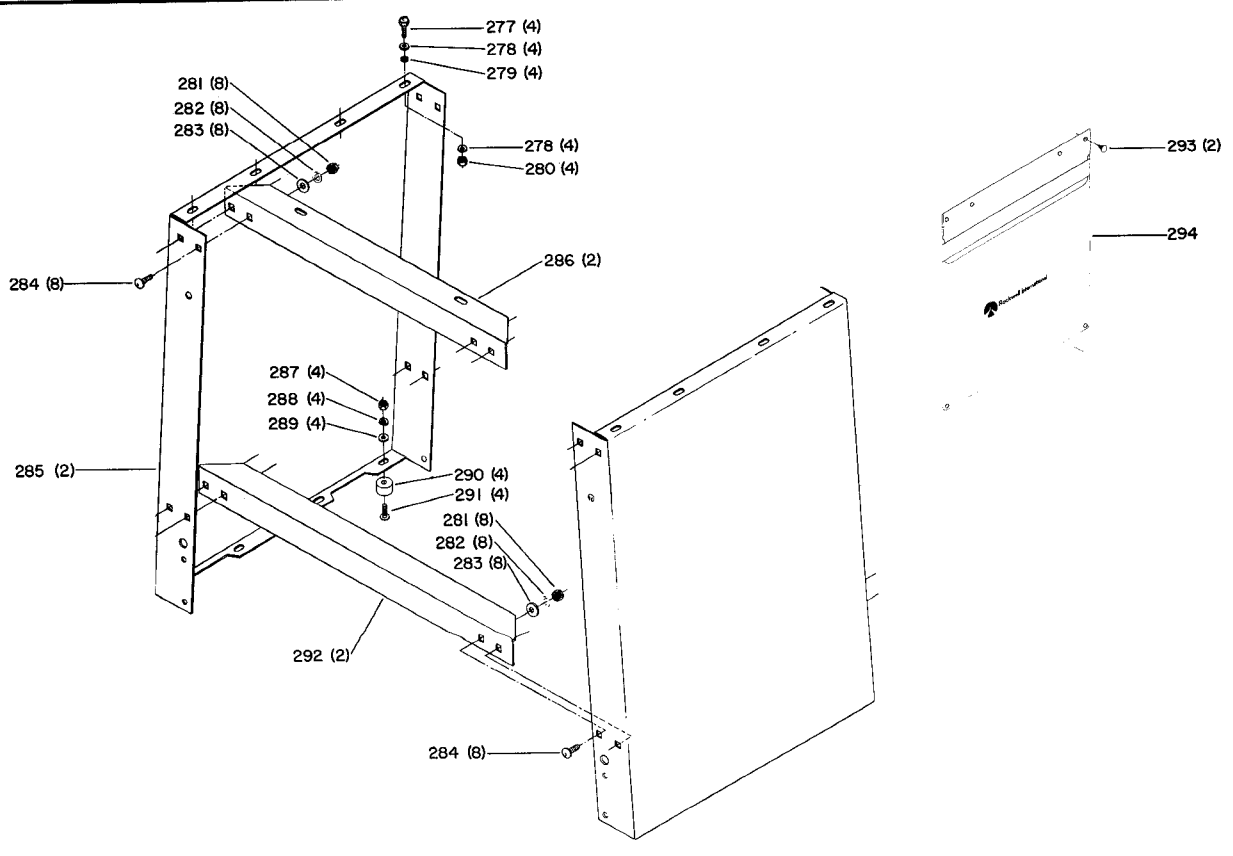

EARLY MODELS ONLY

Parts List for 34-695 Type 1

Item Number	Part Number	Description	Qty Required
1	1086334S	SEE THRU GUARD	1
2	1086388S	PUSH NUT CAP	2
3	1087811S	PIN	1
4	422160470001S	KICK BACK FINGER	2
5	1086353S	SPRING	1
6	1086387S	PUSH NUT	1
7	1086337S	PIVOT BRACKET	1
8	905010106729S	PIN	1
9	000000-00	No Longer Available	1
10	000000-00	No Longer Available	1
11	904010101620S	WASHER	2
12	901010600629	SCREW	2
13	904010101614S	STEEL WASHER	1
14	491957-00	LOCK WASHER	1
15	489026-00	HEX NUT	1
16	000000-00	No Longer Available	1
17	000000-00	No Longer Available	1
18	901010600611S	CAP SCREW	1
19	491957-00	LOCK WASHER	1
20	901010600605	CAP SCREW	2
21	904010101604S	STEEL WASHER	2
22	422040105002	REAR SLIDE BLOCK	1
23	905040714459	STEEL PIN	1
24	422030270001	HOOK	1
25	422040675001	LEVER	1
26	928010414118	COIL SPRING	1
27	422043435005	FENCE ASSY.	1

Parts List for 34-695 Type 1

Item Number	Part Number	Description	Qty Required
28	422161080002	ROD	1
29	422163100004	CLAMP ASSY	1
30	1087212S	CLAMP	1
31	904010317720	WASHER	1
32	491948-00	SCREW	1
33	951010107802S	POINTER	1
34	1087531S	KNOB	1
35	5140010-69	WASHER	1
36	1087534	KNOB	1
37	901010600653	CAP SCREW	2
38	904010331451	WASHER	2
39	883486	SCREW	4
41	000000-00	No Longer Available	4
42	000000-00	No Longer Available	2
43	000000-00	No Longer Available	2
44	000000-00	No Longer Available	1
45	000000-00	No Longer Available	1
46	901010600626S	CAP SCREW	4
47	489026-00	HEX NUT	4
48	904030301757S	LOCK WASHER	4
49	422021090004	EXTENSION WING	2
50	902011201203S	HEX NUT	8
51	491958-00	LOCK WASHER	8
52	901021400584	SCREW	8
53	904030301656S	LOCK WASHER	2
54	902010101300S	HEX NUT	2
55	000000-00	No Longer Available	2