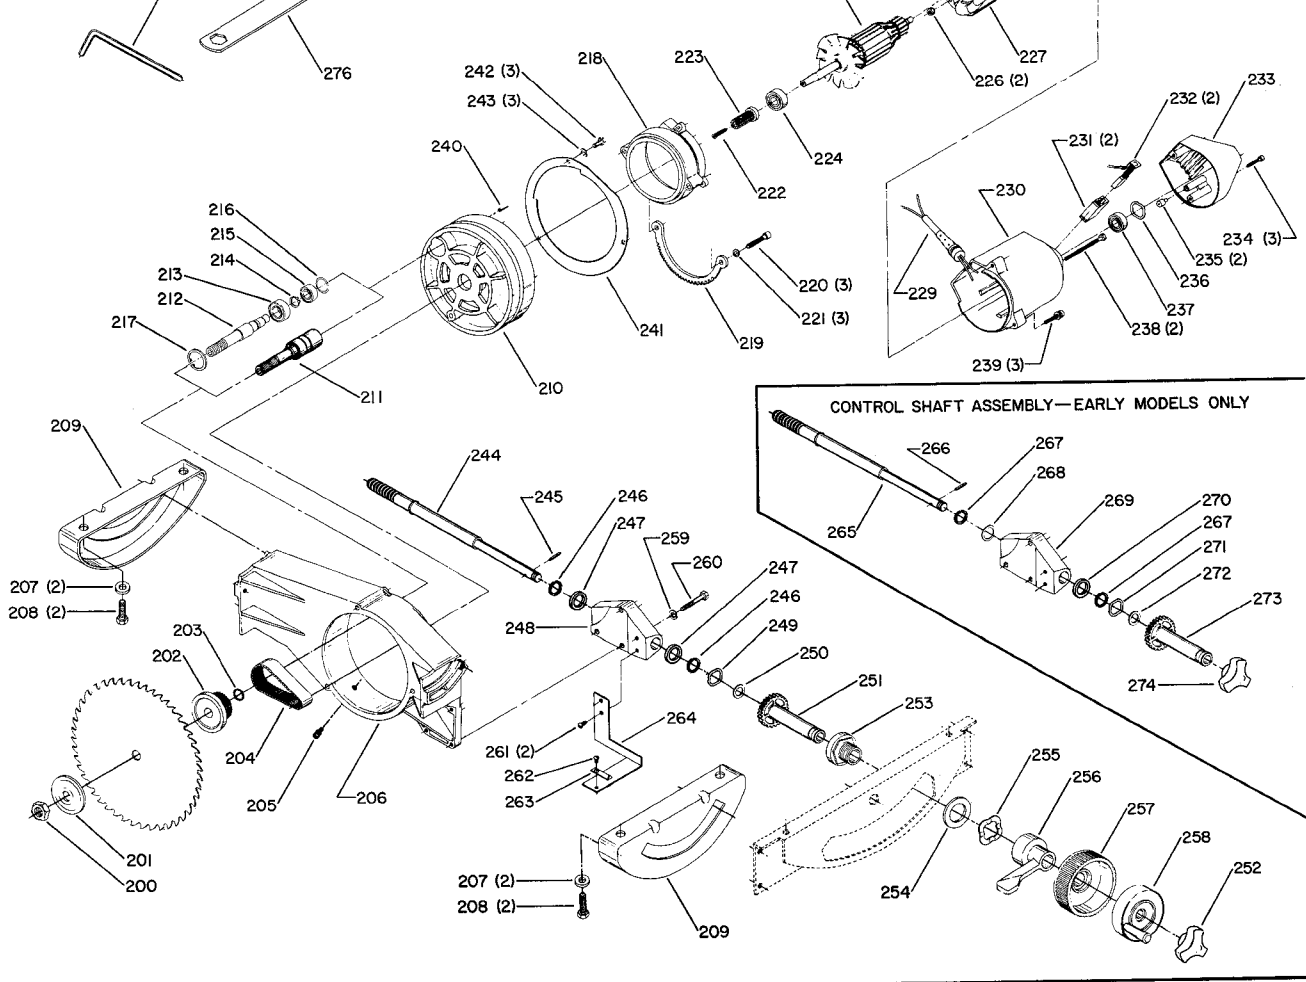

EARLY MODELS ONLY

Parts List for 34-695 Type 1

Item Number	Part Number	Description	Qty Required
1	1086334S	SEE THRU GUARD	1
2	1086388S	PUSH NUT CAP	2
3	1087811S	PIN	1
4	422160470001S	KICK BACK FINGER	2
5	1086353S	SPRING	1
6	1086387S	PUSH NUT	1
7	1086337S	PIVOT BRACKET	1
8	905010106729S	PIN	1
9	000000-00	No Longer Available	1
10	000000-00	No Longer Available	1
11	904010101620S	WASHER	2
12	901010600629	SCREW	2
13	904010101614S	STEEL WASHER	1
14	491957-00	LOCK WASHER	1
15	489026-00	HEX NUT	1
16	000000-00	No Longer Available	1
17	000000-00	No Longer Available	1
18	901010600611S	CAP SCREW	1
19	491957-00	LOCK WASHER	1
20	901010600605	CAP SCREW	2
21	904010101604S	STEEL WASHER	2
22	422040105002	REAR SLIDE BLOCK	1
23	905040714459	STEEL PIN	1
24	422030270001	HOOK	1
25	422040675001	LEVER	1
26	928010414118	COIL SPRING	1
27	422043435005	FENCE ASSY.	1

Parts List for 34-695 Type 1

Item Number	Part Number	Description	Qty Required
28	422161080002	ROD	1
29	422163100004	CLAMP ASSY	1
30	1087212S	CLAMP	1
31	904010317720	WASHER	1
32	491948-00	SCREW	1
33	951010107802S	POINTER	1
34	1087531S	KNOB	1
35	5140010-69	WASHER	1
36	1087534	KNOB	1
37	901010600653	CAP SCREW	2
38	904010331451	WASHER	2
39	883486	SCREW	4
41	000000-00	No Longer Available	4
42	000000-00	No Longer Available	2
43	000000-00	No Longer Available	2
44	000000-00	No Longer Available	1
45	000000-00	No Longer Available	1
46	901010600626S	CAP SCREW	4
47	489026-00	HEX NUT	4
48	904030301757S	LOCK WASHER	4
49	422021090004	EXTENSION WING	2
50	902011201203S	HEX NUT	8
51	491958-00	LOCK WASHER	8
52	901021400584	SCREW	8
53	904030301656S	LOCK WASHER	2
54	902010101300S	HEX NUT	2
55	000000-00	No Longer Available	2