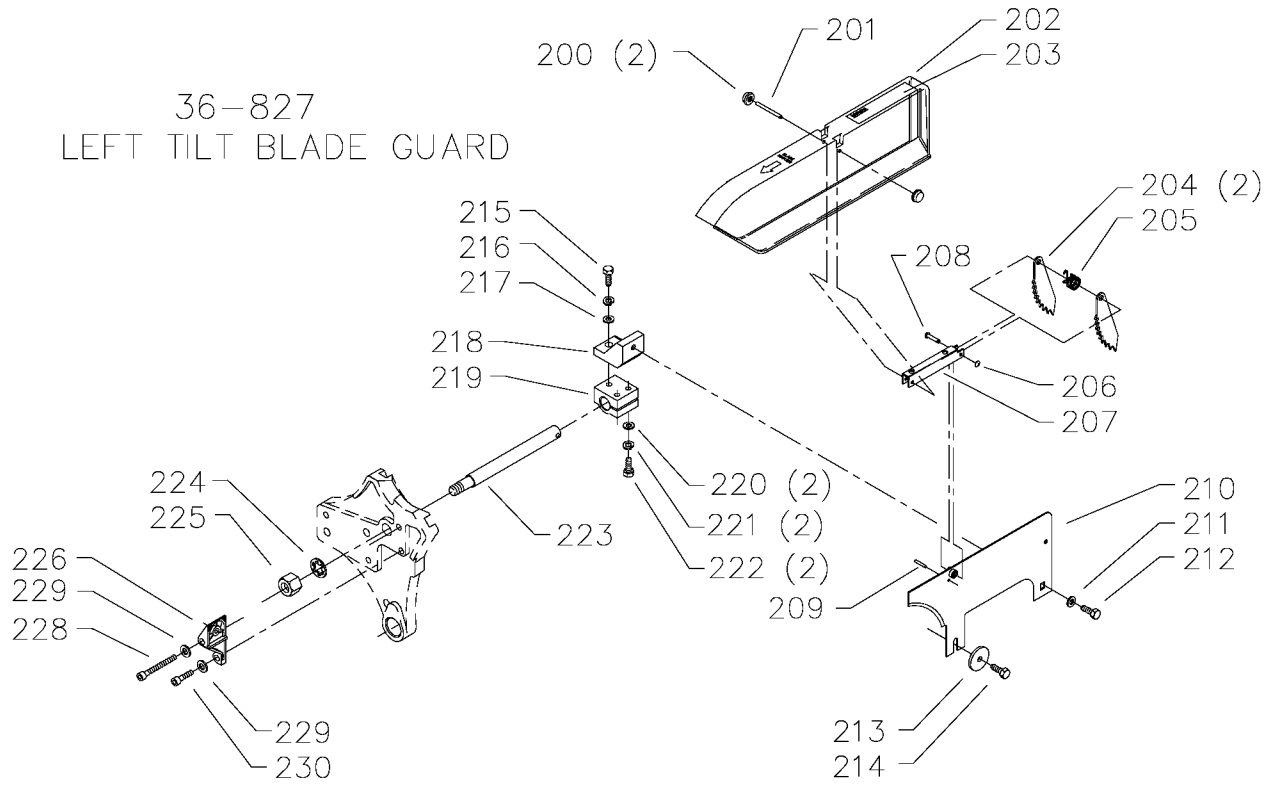

36-827
LEFT TILT BLADE GUARD

FOR USE WITH
LVC MODELS ONLY

FOR (GPE) MODELS ONLY

FENCE OPTIONS

DELTA 52" UNIFENCE SAW GUIDE

BIESEMEYER T-SQUARE FENCE SYSTEM

Parts List for 34-782L Type 1

Item Number	Part Number	Description	Qty Required
1	422020740001S	HOLE PLUG	1
2	422020600003S	HANDLE	1
3	904070105555S	FIBRE WSHR	1
4	422013550004	MITER GAGE BODY	1
4	34-895	MITER GAUGE	1
5	901041501181S	SET SCREW	1
6	901041509428S	SET SCREW	3
7	422010750001S	POINTER	1
8	34-895	MITER GAUGE	1
9	422010880004S	STOP LINK	1
10	901041501181S	SET SCREW	1
11	422011120001S	SCREW	1
12	422040720001S	PLATE	1
13	901020305750S	MACHINE SCREW	1
15	A24617S	10INUNIV WING	1
16	901010609964	SCREW	3
17	904100312097S	SPECIAL WASHER	3
18	36-861	STD INSERT LT UNI	1
19	901044615297	SCREW	4
20	422403910001S	TABLE	1
21	422403180010	CABINET ASSY	1
21	904020101703S	LOCK WASHER	1
21	904010101620S	WASHER	1
21	901110200834S	CARRIAGE BOLT	1
25	438010110021	INSULATOR	1
26	000000-00	No Longer Available	1
27	1087794	RIVET	4

Parts List for 34-782L Type 1

Item Number	Part Number	Description	Qty Required
28	000000-00	No Longer Available	1
29	1087794	RIVET	2
30	422403310002	HINGED MTR COVER ASY	1
30	410090160004S	BUMPER	1
31	901052131498	SCREW	3
32	422047520187S	WARNING LABEL	1
33	537850040001	LATCH W/BUSH & NUT	1
34	400064160001	GASKET	1
35	000000-00	No Longer Available	1
36	901052131498	SCREW	4
37	904100312097S	SPECIAL WASHER	4
37	904030301771S	WASHER	1
38	901030101487	SCREW	4
41	901052131498	SCREW	4
42	422350140002S	RIP FENCE HOLDER	2
43	422350140001	MITER GAGE HOLDER	1
44	901052131498	SCREW	2
45	422350600001S	WRENCH HOOK	1
46	901052131498	SCREW	2
47	422043050001	SUB BASE	1
95	955010501472	OPEN-END WRENCH	1
96	422391010001S	BOX-END WRENCH	1
97	955030100001	1/4 HEX WRENCH	1
98	955030102155	5/64 HEX WRENCH	1
100	422040140051S	TRUNNION BRACKET	1
101	901010600682	CAP SCREW	2
102	904020201704S	LOCK WASHER	2