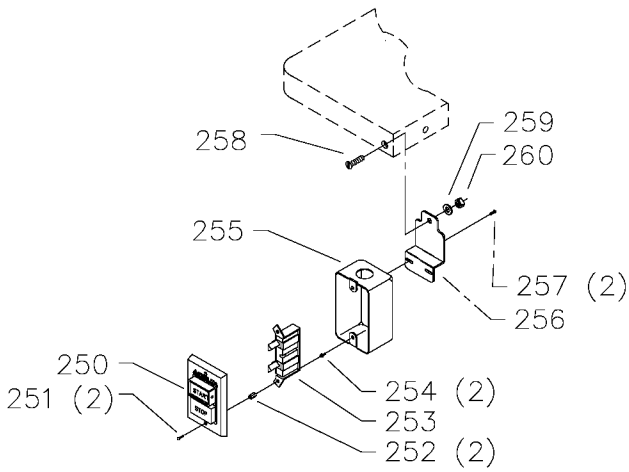

36-827
LEFT TILT BLADE GUARD

FOR USE WITH
LVC MODELS ONLY

FOR (GPE) MODELS ONLY

FENCE OPTIONS

DELTA 52" UNIFENCE SAW GUIDE

BIESEMEYER T-SQUARE FENCE SYSTEM

Parts List for 34-782L Type 1

Item Number	Part Number	Description	Qty Required
1	422020740001S	HOLE PLUG	1
2	422020600003S	HANDLE	1
3	904070105555S	FIBRE WSHR	1
4	422013550004	MITER GAGE BODY	1
4	34-895	MITER GAUGE	1
5	901041501181S	SET SCREW	1
6	901041509428S	SET SCREW	3
7	422010750001S	POINTER	1
8	34-895	MITER GAUGE	1
9	422010880004S	STOP LINK	1
10	901041501181S	SET SCREW	1
11	422011120001S	SCREW	1
12	422040720001S	PLATE	1
13	901020305750S	MACHINE SCREW	1
15	A24617S	10INUNIV WING	1
16	901010609964	SCREW	3
17	904100312097S	SPECIAL WASHER	3
18	36-861	STD INSERT LT UNI	1
19	901044615297	SCREW	4
20	422403910001S	TABLE	1
21	422403180010	CABINET ASSY	1
21	904020101703S	LOCK WASHER	1
21	904010101620S	WASHER	1
21	901110200834S	CARRIAGE BOLT	1
25	438010110021	INSULATOR	1
26	000000-00	No Longer Available	1
27	1087794	RIVET	4

Parts List for 34-782L Type 1

Item Number	Part Number	Description	Qty Required
28	000000-00	No Longer Available	1
29	1087794	RIVET	2
30	422403310002	HINGED MTR COVER ASY	1
30	410090160004S	BUMPER	1
31	901052131498	SCREW	3
32	422047520187S	WARNING LABEL	1
33	537850040001	LATCH W/BUSH & NUT	1
34	400064160001	GASKET	1
35	000000-00	No Longer Available	1
36	901052131498	SCREW	4
37	904100312097S	SPECIAL WASHER	4
37	904030301771S	WASHER	1
38	901030101487	SCREW	4
41	901052131498	SCREW	4
42	422350140002S	RIP FENCE HOLDER	2
43	422350140001	MITER GAGE HOLDER	1
44	901052131498	SCREW	2
45	422350600001S	WRENCH HOOK	1
46	901052131498	SCREW	2
47	422043050001	SUB BASE	1
95	955010501472	OPEN-END WRENCH	1
96	422391010001S	BOX-END WRENCH	1
97	955030100001	1/4 HEX WRENCH	1
98	955030102155	5/64 HEX WRENCH	1
100	422040140051S	TRUNNION BRACKET	1
101	901010600682	CAP SCREW	2
102	904020201704S	LOCK WASHER	2