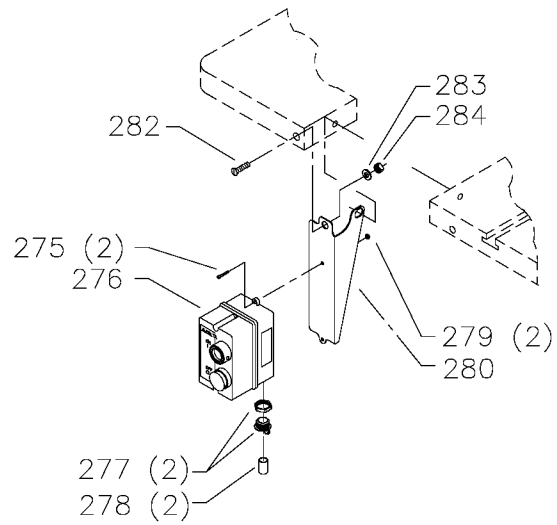

36-827
LEFT TILT BLADE GUARD

FOR USE WITH
LVC MODELS ONLY

FOR (GPE) MODELS ONLY

FENCE OPTIONS

DELTA 52" UNIFENCE SAW GUIDE

BIESEMEYER T-SQUARE FENCE SYSTEM

Parts List for 34-782L Type 1

Item Number	Part Number	Description	Qty Required
1	422020740001S	HOLE PLUG	1
2	422020600003S	HANDLE	1
3	904070105555S	FIBRE WSHR	1
4	422013550004	MITER GAGE BODY	1
4	34-895	MITER GAUGE	1
5	901041501181S	SET SCREW	1
6	901041509428S	SET SCREW	3
7	422010750001S	POINTER	1
8	34-895	MITER GAUGE	1
9	422010880004S	STOP LINK	1
10	901041501181S	SET SCREW	1
11	422011120001S	SCREW	1
12	422040720001S	PLATE	1
13	901020305750S	MACHINE SCREW	1
15	A24617S	10INUNIV WING	1
16	901010609964	SCREW	3
17	904100312097S	SPECIAL WASHER	3
18	36-861	STD INSERT LT UNI	1
19	901044615297	SCREW	4
20	422403910001S	TABLE	1
21	422403180010	CABINET ASSY	1
21	904020101703S	LOCK WASHER	1
21	904010101620S	WASHER	1
21	901110200834S	CARRIAGE BOLT	1
25	438010110021	INSULATOR	1
26	000000-00	No Longer Available	1
27	1087794	RIVET	4

Parts List for 34-782L Type 1

Item Number	Part Number	Description	Qty Required
28	000000-00	No Longer Available	1
29	1087794	RIVET	2
30	422403310002	HINGED MTR COVER ASY	1
30	410090160004S	BUMPER	1
31	901052131498	SCREW	3
32	422047520187S	WARNING LABEL	1
33	537850040001	LATCH W/BUSH & NUT	1
34	400064160001	GASKET	1
35	000000-00	No Longer Available	1
36	901052131498	SCREW	4
37	904100312097S	SPECIAL WASHER	4
37	904030301771S	WASHER	1
38	901030101487	SCREW	4
41	901052131498	SCREW	4
42	422350140002S	RIP FENCE HOLDER	2
43	422350140001	MITER GAGE HOLDER	1
44	901052131498	SCREW	2
45	422350600001S	WRENCH HOOK	1
46	901052131498	SCREW	2
47	422043050001	SUB BASE	1
95	955010501472	OPEN-END WRENCH	1
96	422391010001S	BOX-END WRENCH	1
97	955030100001	1/4 HEX WRENCH	1
98	955030102155	5/64 HEX WRENCH	1
100	422040140051S	TRUNNION BRACKET	1
101	901010600682	CAP SCREW	2
102	904020201704S	LOCK WASHER	2