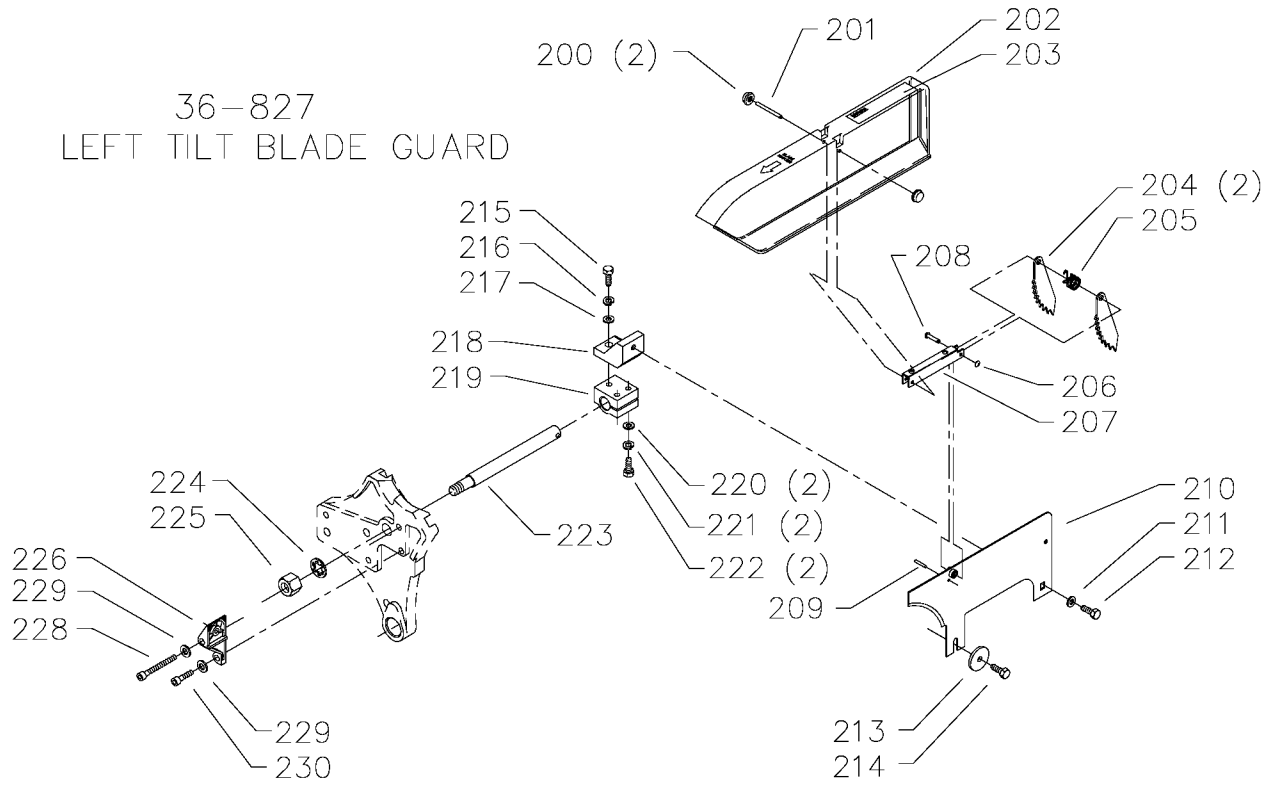

34-778L, 34-783L, 36-820L, 36-821L,
36-878L, 36-883L, 36-884L, 36-951,
& 36-953

**UNISAW® LEFT TILT
10" TILTING ARBOR SAW**

CS-4K-13

PART NO. 422-40-651-0015

DATE: 06-08-04

36-827
LEFT TILT BLADE GUARD

FOR USE WITH
LVC MODELS ONLY

FOR (GPE) MODELS ONLY

FENCE OPTIONS

DELTA 52" UNIFENCE SAW GUIDE

BIESEMEYER T-SQUARE FENCE SYSTEM

Parts List for 34-784L Type 1

Item Number	Part Number	Description	Qty Required
1	422020740001S	HOLE PLUG	1
2	422020600003S	HANDLE	1
3	904070105555S	FIBRE WSHR	1
4	422013550004	MITER GAGE BODY	1
4	34-895	MITER GAUGE	1
5	901041501181S	SET SCREW	1
6	901041509428S	SET SCREW	3
7	422010750001S	POINTER	1
8	34-895	MITER GAUGE	1
9	422010880004S	STOP LINK	1
10	901041501181S	SET SCREW	1
11	422011120001S	SCREW	1
12	422040720001S	PLATE	1
13	901020305750S	MACHINE SCREW	1
15	A24617S	10INUNIV WING	1
16	901010609964	SCREW	3
17	904100312097S	SPECIAL WASHER	3
18	36-861	STD INSERT LT UNI	1
19	901044615297	SCREW	4
20	422403910001S	TABLE	1
21	422403180010	CABINET ASSY	1
21	904020101703S	LOCK WASHER	1
21	904010101620S	WASHER	1
21	901110200834S	CARRIAGE BOLT	1
25	438010110021	INSULATOR	1
26	000000-00	No Longer Available	1
27	1087794	RIVET	4