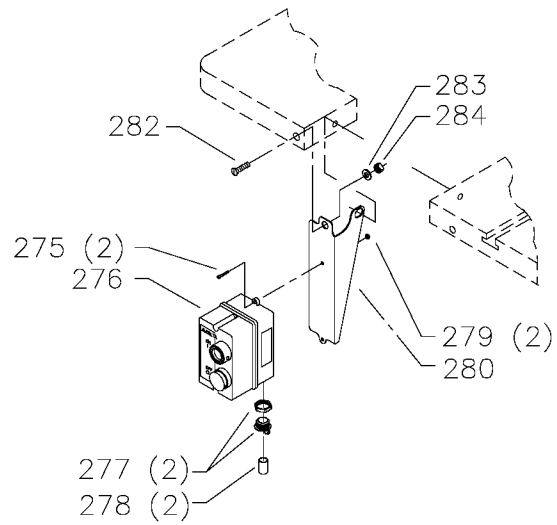

34-778L, 34-783L, 36-820L, 36-821L,
36-878L, 36-883L, 36-884L, 36-951,
& 36-953

**UNISAW® LEFT TILT
10" TILTING ARBOR SAW**

CS-4K-13

PART NO. 422-40-651-0015

DATE: 06-08-04

36-827
LEFT TILT BLADE GUARD

FOR USE WITH
LVC MODELS ONLY

FOR (GPE) MODELS ONLY

FENCE OPTIONS

DELTA 52" UNIFENCE SAW GUIDE

BIESEMEYER T-SQUARE FENCE SYSTEM

Parts List for 34-784L Type 1

Item Number	Part Number	Description	Qty Required
1	422020740001S	HOLE PLUG	1
2	422020600003S	HANDLE	1
3	904070105555S	FIBRE WSHR	1
4	422013550004	MITER GAGE BODY	1
4	34-895	MITER GAUGE	1
5	901041501181S	SET SCREW	1
6	901041509428S	SET SCREW	3
7	422010750001S	POINTER	1
8	34-895	MITER GAUGE	1
9	422010880004S	STOP LINK	1
10	901041501181S	SET SCREW	1
11	422011120001S	SCREW	1
12	422040720001S	PLATE	1
13	901020305750S	MACHINE SCREW	1
15	A24617S	10INUNIV WING	1
16	901010609964	SCREW	3
17	904100312097S	SPECIAL WASHER	3
18	36-861	STD INSERT LT UNI	1
19	901044615297	SCREW	4
20	422403910001S	TABLE	1
21	422403180010	CABINET ASSY	1
21	904020101703S	LOCK WASHER	1
21	904010101620S	WASHER	1
21	901110200834S	CARRIAGE BOLT	1
25	438010110021	INSULATOR	1
26	000000-00	No Longer Available	1
27	1087794	RIVET	4