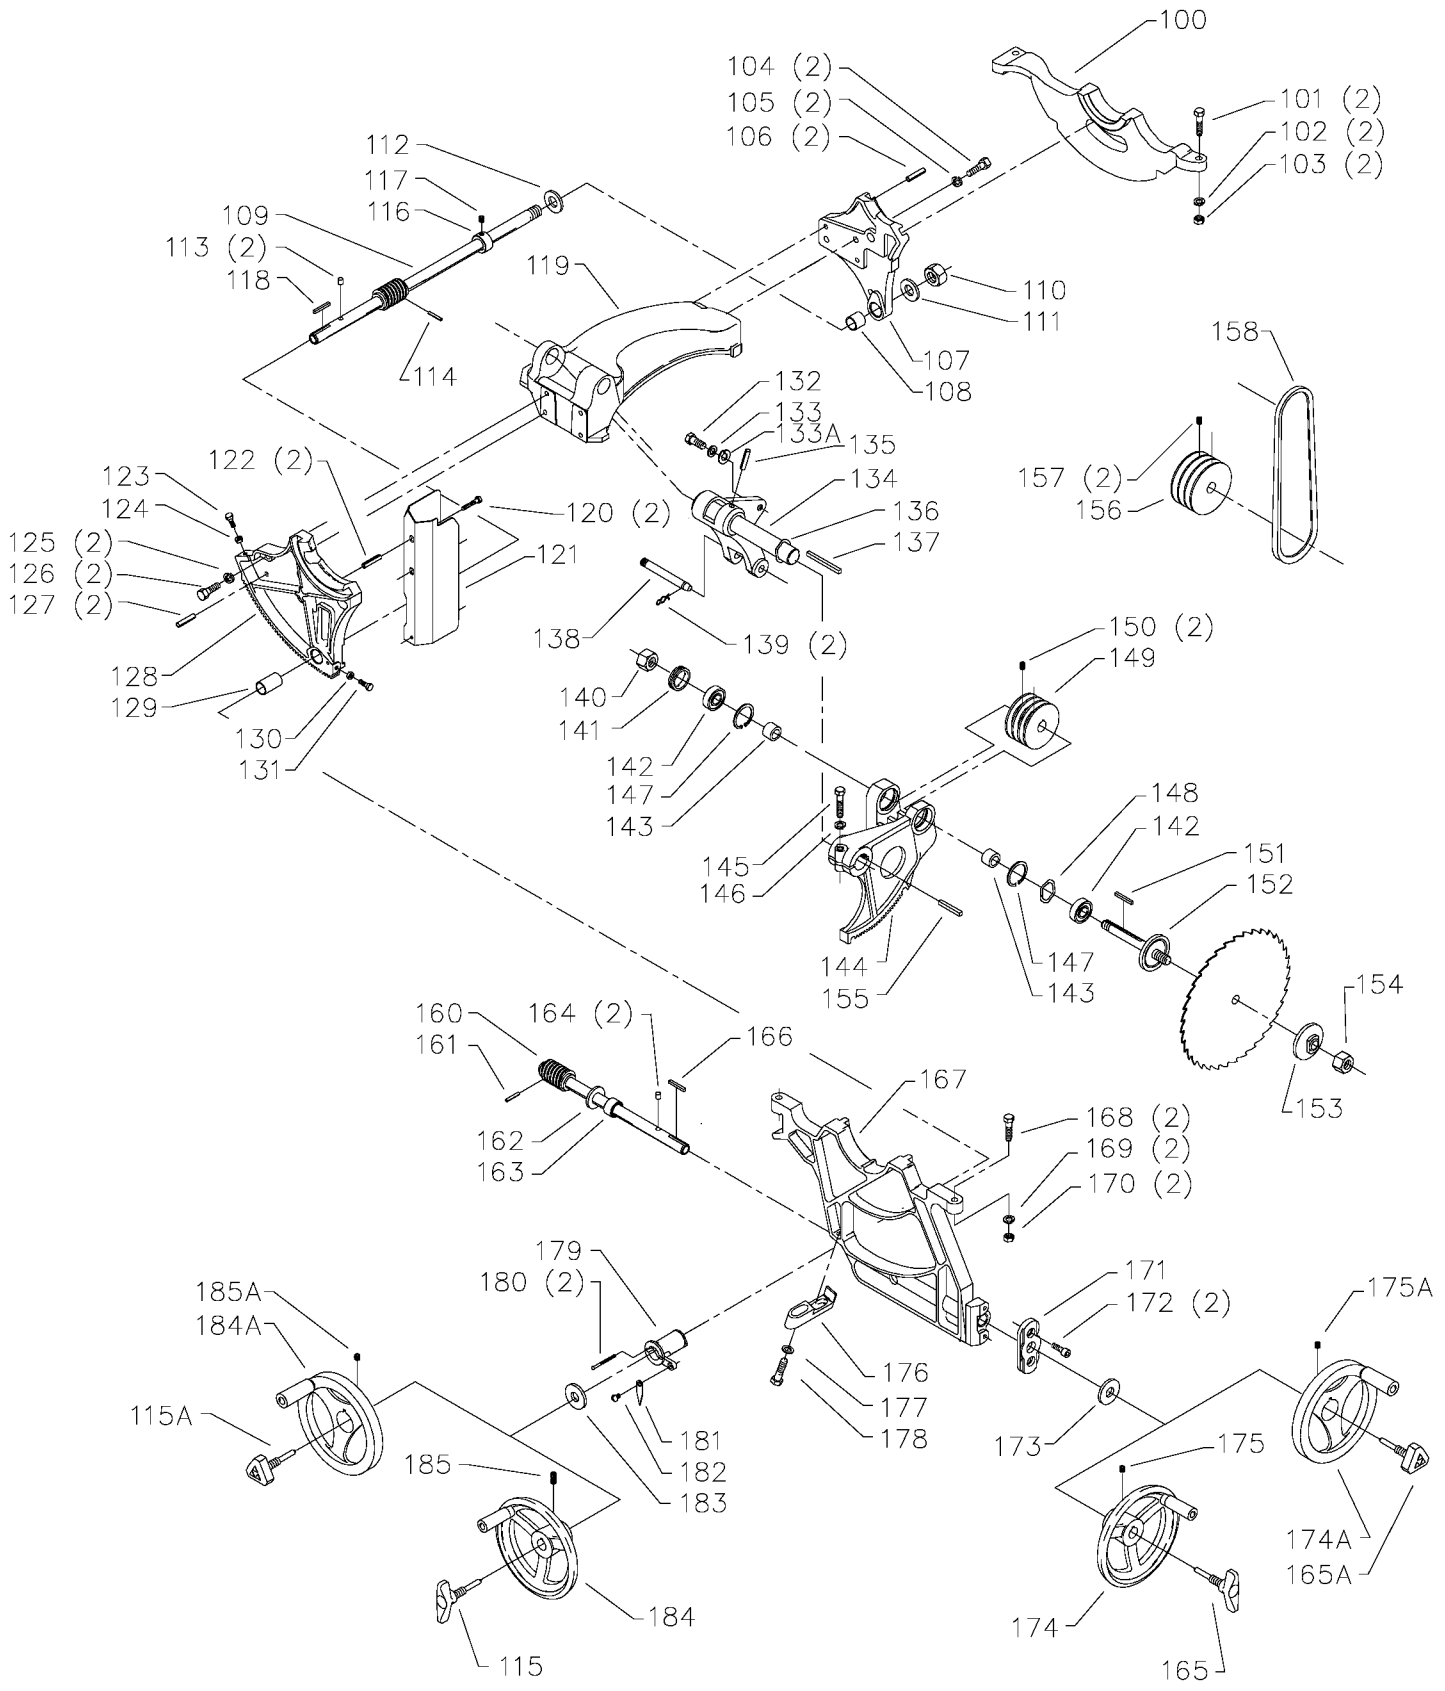

34-778L, 34-783L, 36-820L, 36-821L,
36-878L, 36-883L, 36-884L, 36-951,
& 36-953

**UNISAW® LEFT TILT
10" TILTING ARBOR SAW**

CS-4K-13

PART NO. 422-40-651-0015

DATE: 06-08-04

36-827
LEFT TILT BLADE GUARD

FOR USE WITH
LVC MODELS ONLY

FOR (GPE) MODELS ONLY

FENCE OPTIONS

DELTA 52" UNIFENCE SAW GUIDE

BIESEMEYER T-SQUARE FENCE SYSTEM

Parts List for 34-784L Type 1

Item Number	Part Number	Description	Qty Required
1	422020740001S	HOLE PLUG	1
2	422020600003S	HANDLE	1
3	904070105555S	FIBRE WSHR	1
4	422013550004	MITER GAGE BODY	1
4	34-895	MITER GAUGE	1
5	901041501181S	SET SCREW	1
6	901041509428S	SET SCREW	3
7	422010750001S	POINTER	1
8	34-895	MITER GAUGE	1
9	422010880004S	STOP LINK	1
10	901041501181S	SET SCREW	1
11	422011120001S	SCREW	1
12	422040720001S	PLATE	1
13	901020305750S	MACHINE SCREW	1
15	A24617S	10INUNIV WING	1
16	901010609964	SCREW	3
17	904100312097S	SPECIAL WASHER	3
18	36-861	STD INSERT LT UNI	1
19	901044615297	SCREW	4
20	422403910001S	TABLE	1
21	422403180010	CABINET ASSY	1
21	904020101703S	LOCK WASHER	1
21	904010101620S	WASHER	1
21	901110200834S	CARRIAGE BOLT	1
25	438010110021	INSULATOR	1
26	000000-00	No Longer Available	1
27	1087794	RIVET	4