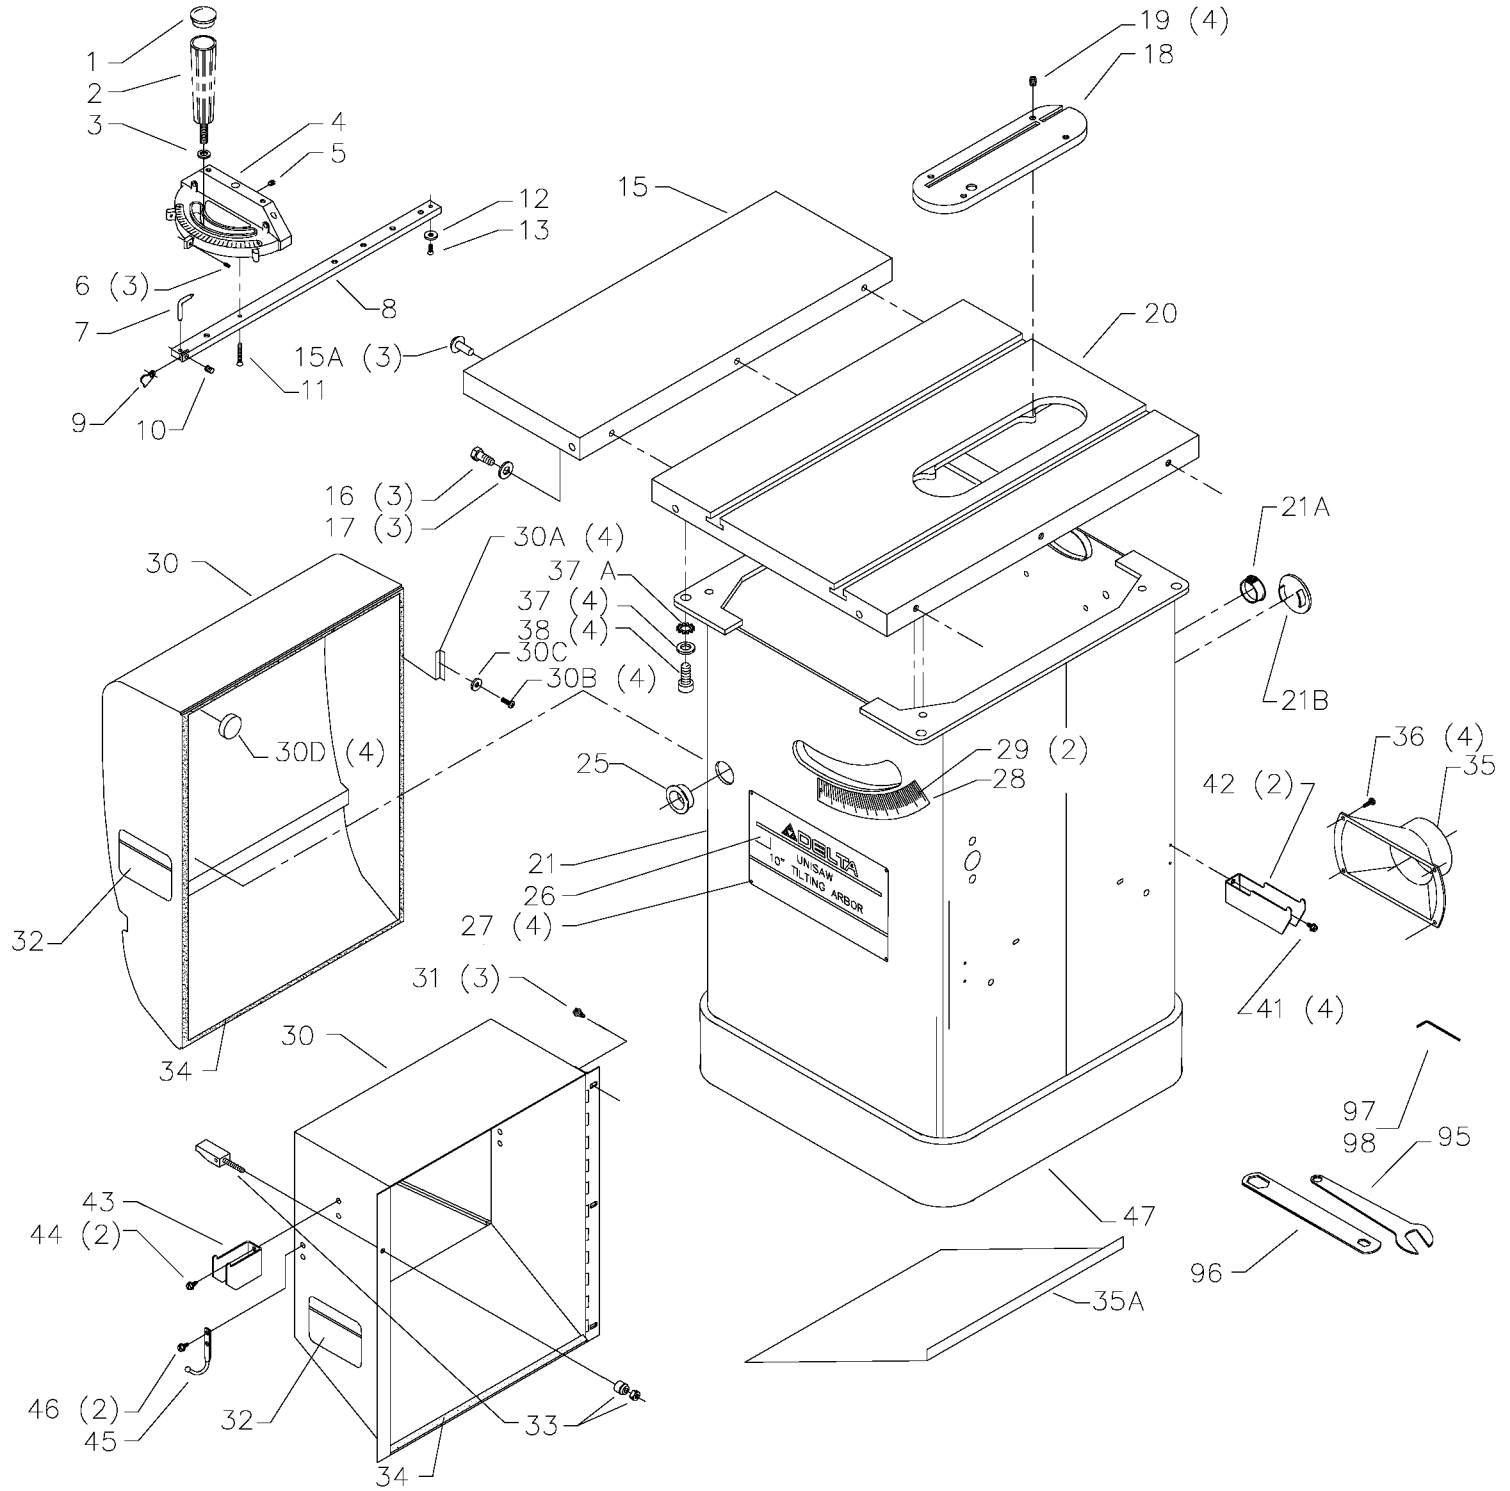

34-778L, 34-783L, 36-820L, 36-821L,
36-878L, 36-883L, 36-884L, 36-951,
& 36-953

**UNISAW® LEFT TILT
10" TILTING ARBOR SAW**

CS-4K-13

PART NO. 422-40-651-0015

DATE: 06-08-04

36-827
LEFT TILT BLADE GUARD

FOR USE WITH
LVC MODELS ONLY

FOR (GPE) MODELS ONLY

FENCE OPTIONS

DELTA 52" UNIFENCE SAW GUIDE

BIESEMEYER T-SQUARE FENCE SYSTEM

Parts List for 34-784L Type 1

Item Number	Part Number	Description	Qty Required
1	422020740001S	HOLE PLUG	1
2	422020600003S	HANDLE	1
3	904070105555S	FIBRE WSHR	1
4	422013550004	MITER GAGE BODY	1
4	34-895	MITER GAUGE	1
5	901041501181S	SET SCREW	1
6	901041509428S	SET SCREW	3
7	422010750001S	POINTER	1
8	34-895	MITER GAUGE	1
9	422010880004S	STOP LINK	1
10	901041501181S	SET SCREW	1
11	422011120001S	SCREW	1
12	422040720001S	PLATE	1
13	901020305750S	MACHINE SCREW	1
15	A24617S	10INUNIV WING	1
16	901010609964	SCREW	3
17	904100312097S	SPECIAL WASHER	3
18	36-861	STD INSERT LT UNI	1
19	901044615297	SCREW	4
20	422403910001S	TABLE	1
21	422403180010	CABINET ASSY	1
21	904020101703S	LOCK WASHER	1
21	904010101620S	WASHER	1
21	901110200834S	CARRIAGE BOLT	1
25	438010110021	INSULATOR	1
26	000000-00	No Longer Available	1
27	1087794	RIVET	4