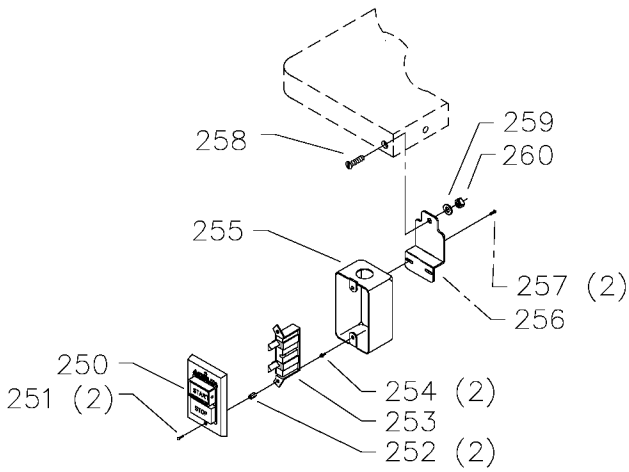

34-778L, 34-783L, 36-820L, 36-821L,
36-878L, 36-883L, 36-884L, 36-951,
& 36-953

**UNISAW® LEFT TILT
10" TILTING ARBOR SAW**

CS-4K-13

PART NO. 422-40-651-0015

DATE: 06-08-04

36-827
LEFT TILT BLADE GUARD

FOR USE WITH
LVC MODELS ONLY

FOR (GPE) MODELS ONLY

FENCE OPTIONS

DELTA 52" UNIFENCE SAW GUIDE

BIESEMEYER T-SQUARE FENCE SYSTEM

Parts List for 34-784L Type 1

Item Number	Part Number	Description	Qty Required
1	422020740001S	HOLE PLUG	1
2	422020600003S	HANDLE	1
3	904070105555S	FIBRE WSHR	1
4	422013550004	MITER GAGE BODY	1
4	34-895	MITER GAUGE	1
5	901041501181S	SET SCREW	1
6	901041509428S	SET SCREW	3
7	422010750001S	POINTER	1
8	34-895	MITER GAUGE	1
9	422010880004S	STOP LINK	1
10	901041501181S	SET SCREW	1
11	422011120001S	SCREW	1
12	422040720001S	PLATE	1
13	901020305750S	MACHINE SCREW	1
15	A24617S	10INUNIV WING	1
16	901010609964	SCREW	3
17	904100312097S	SPECIAL WASHER	3
18	36-861	STD INSERT LT UNI	1
19	901044615297	SCREW	4
20	422403910001S	TABLE	1
21	422403180010	CABINET ASSY	1
21	904020101703S	LOCK WASHER	1
21	904010101620S	WASHER	1
21	901110200834S	CARRIAGE BOLT	1
25	438010110021	INSULATOR	1
26	000000-00	No Longer Available	1
27	1087794	RIVET	4