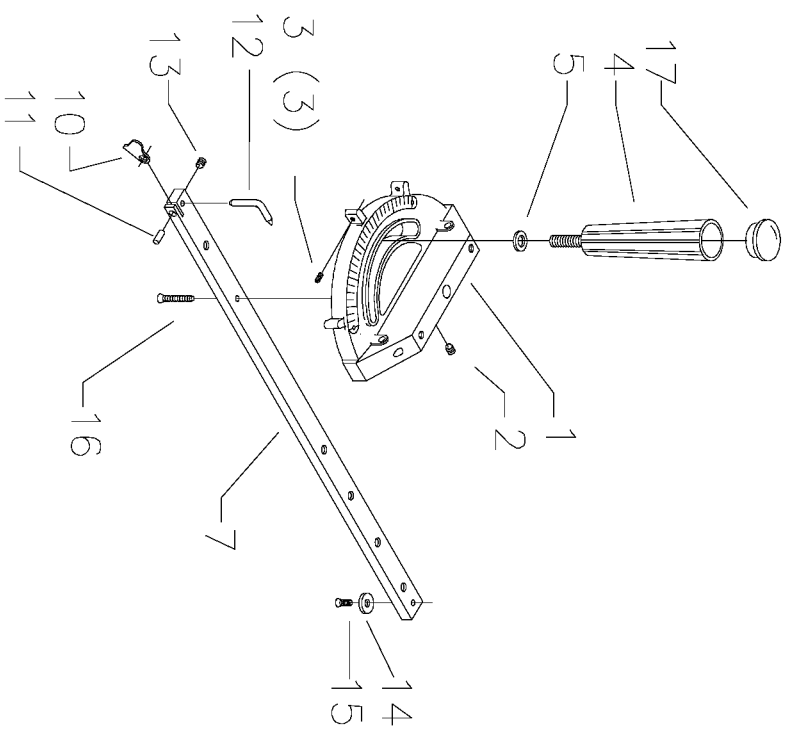

**34-895  
MITER GAUGE**

**A360**

PART NO. 422-04-651-0013  
DATE: 06-27-02

## Parts List for 34-895 Type 2

Item Number	Part Number	Description	Qty Required
1	422010500003S	GAGE	1
2	901041501181S	SET SCREW	1
3	901041509428S	SET SCREW	3
4	422020600003S	HANDLE	1
5	904070105555S	FIBRE WSHR	1
7	34-895	MITER GAUGE	1
10	422010880004S	STOP LINK	1
11	901041501181S	SET SCREW	1
11	905010331754	ROLL PIN	1
12	422010750001S	POINTER	1
13	901041501181S	SET SCREW	1
14	422040720001S	PLATE	1
15	901020305750S	MACHINE SCREW	1
16	422011120001S	SCREW	1
17	422020740001S	HOLE PLUG	1