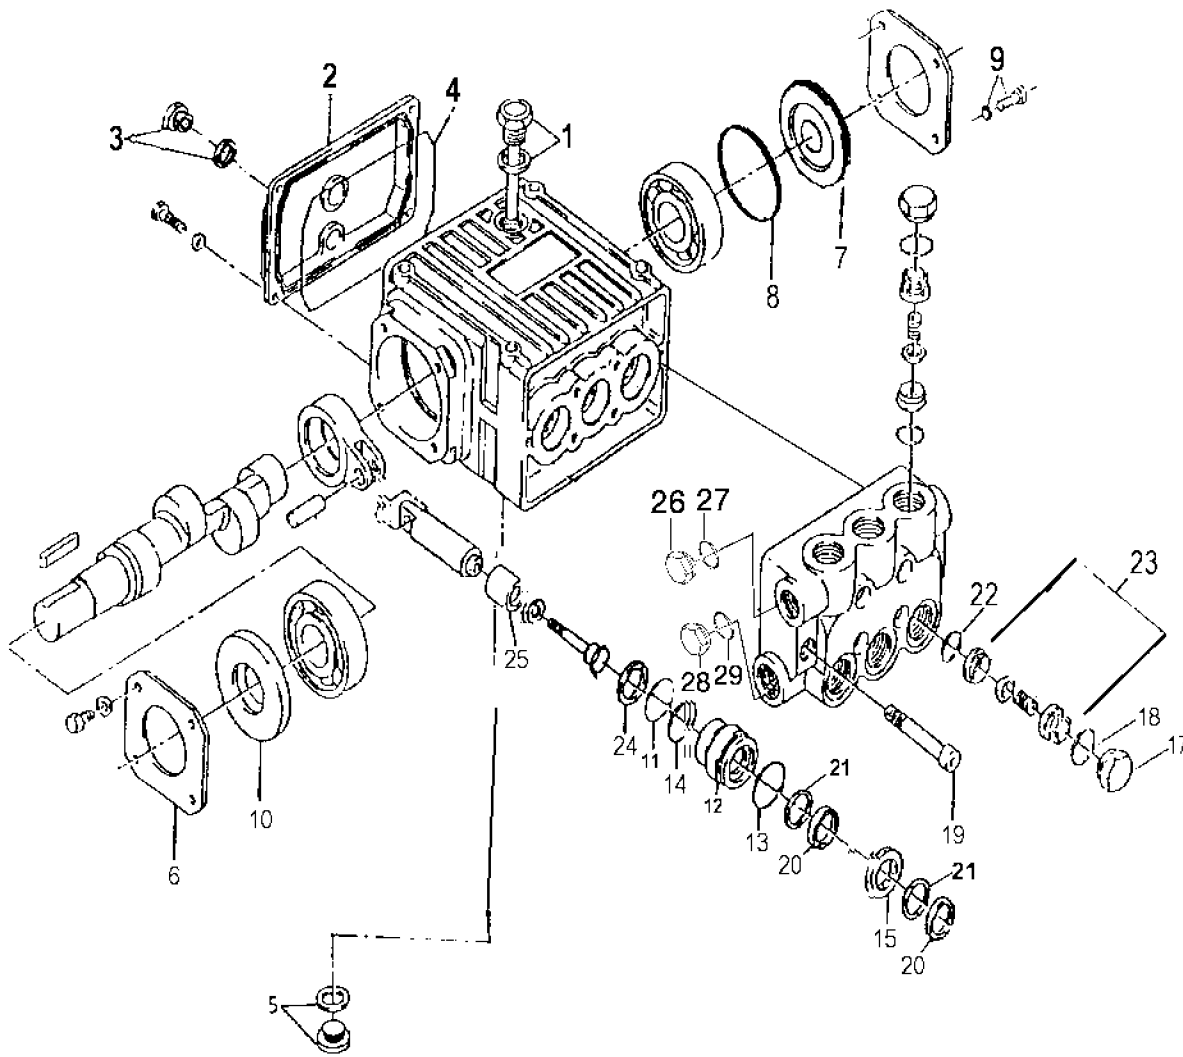

## Parts List for 3504CWHBD Type 0

Item Number	Part Number	Description	Qty Required
1	000000-00	No Longer Available	1
2	000000-00	No Longer Available	1
3	000000-00	No Longer Available	1
4	000000-00	No Longer Available	1
5	000000-00	No Longer Available	1
6	000000-00	No Longer Available	1
7	GI08491	GLASS SIGHT	1
8	000000-00	No Longer Available	1
9	000000-00	No Longer Available	1
10	000000-00	No Longer Available	1
11	GI07853	O-RING	1
12	000000-00	No Longer Available	1
13	GI07780	O-RING	1
14	GI12027	O-RING	1
15	000000-00	No Longer Available	1
16	000000-00	No Longer Available	1
17	000000-00	No Longer Available	1
18	GI07913	O-RING	1
19	GI08363	SCREW HEX CAP	1
20	GI08087	V-SLEEVE	1
21	000000-00	No Longer Available	1
22	GI07853	O-RING	1
23	GI07946	VALVE ASSY COMPLETE	1
24	P781	KIT OIL SEAL PRESSUR	1
24	GI08356-0010	SEAL OIL	1
25	GI08453	KIT COMPLETE PLUNGER	1
26	000000-00	No Longer Available	1

## Parts List for 3504CWHBD Type 0

Item Number	Part Number	Description	Qty Required
27	000000-00	No Longer Available	1
28	000000-00	No Longer Available	1
29	GI08486	WASHER COPPER CRUSH	1
501	000000-00	No Longer Available	1
502	000000-00	No Longer Available	1
503	000000-00	No Longer Available	1
504	000000-00	No Longer Available	1
505	000000-00	No Longer Available	1
506	000000-00	No Longer Available	1
507	000000-00	No Longer Available	1
508	000000-00	No Longer Available	1
509	000000-00	No Longer Available	1
510	S065	CLAMP PRESS WASHER	1
511	H060	SWIVEL GARDENHOSE 1/	1
512	H061	NUT SWIVEL GARDENHOS	1
513	17316	FILTER INLINE	1
514	V016	INJECTOR CHEMJET2 GE	1
515	000000-00	No Longer Available	1
516	17657	VALVE THERMAL RELIEF	1
517	000000-00	No Longer Available	1
518	000000-00	No Longer Available	1
519	A19985	SOCKET QUIK CONNECT	1
520	000000-00	No Longer Available	1
521	000000-00	No Longer Available	1
522	000000-00	No Longer Available	1
523	000000-00	No Longer Available	1
524	000000-00	No Longer Available	1