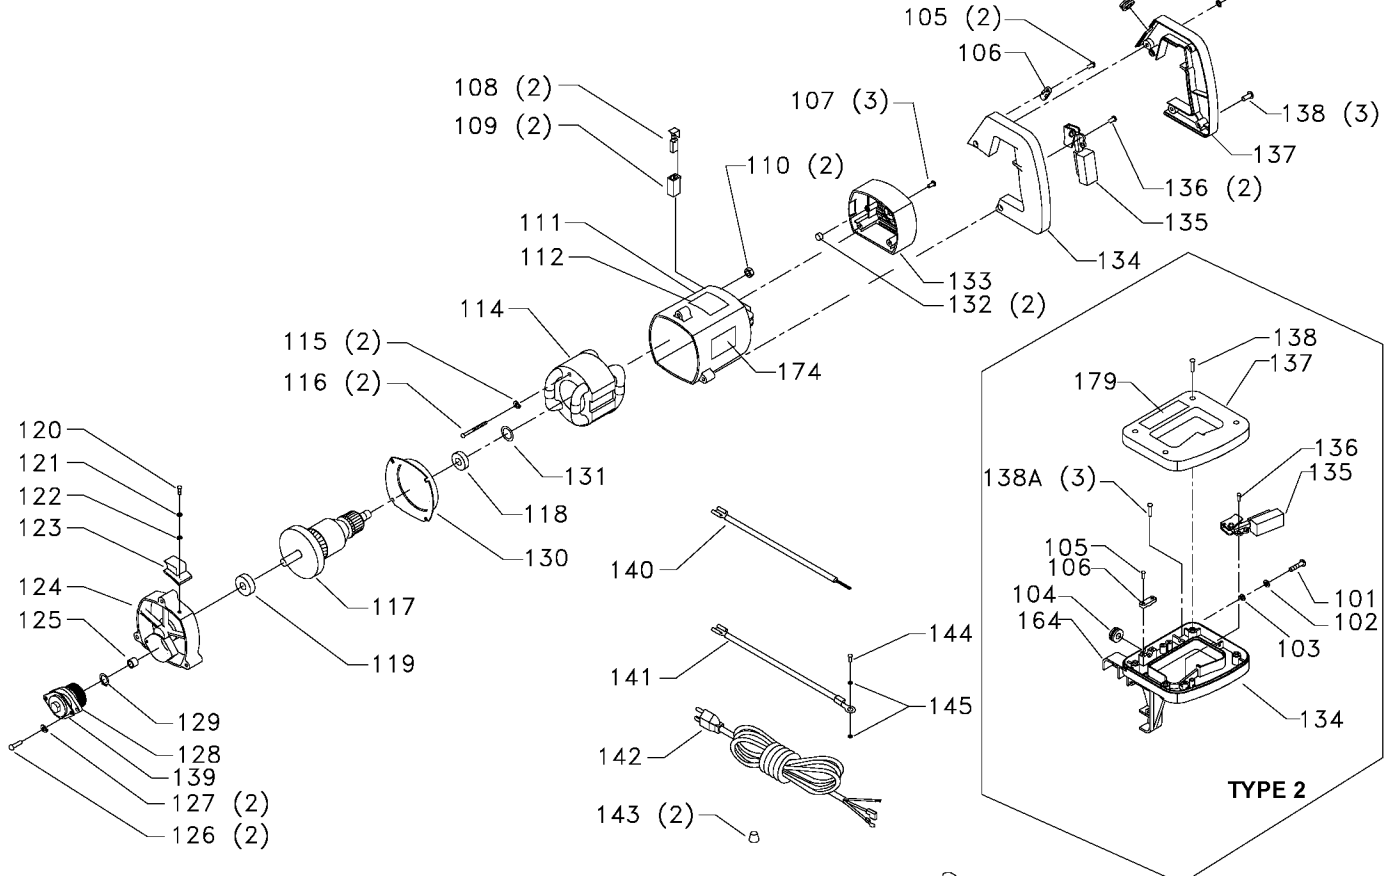

NOTE D: WHEN REPLACING THE BASE REF. 69, IF THE FENCE IS RETAINED BY 2 SCREWS AND WASHERS REF. 64, 65, AND 66 RATHER THAN 4, IT WILL BE NECESSARY TO REPLACE THE FENCE REF. 63 ALSO.

Parts List for 36-075 Type 1

Item Number	Part Number	Description	Qty Required
1	491882-00	UPPER ARM	1
1	1349910	DUST DEFLECTOR	1
2	1349826	DIRECTION ARROW	1
3	1349822	NAMEPLATE	1
4	000000-00	No Longer Available	1
5	1349833	WARNING LABEL	1
6	488829-00	SCREW	1
6	1342930	CLAMP	1
7	491889-00	SCREW HEX HEAD	1
7	330015-03	NUT,HEX	1
8	1246004	CAP SCREW	2
9	488874-00	LOCK WASHER	2
10	488875-00	BEVEL BRACKET	1
11	488953-00	LOCK WASHER	1
12	1341235	SCREW	1
12	1341235	SCREW	1
13	1243456	NUT	1
14	1246015	CAP SCREW	1
15	493353-00	SPRING KEEPER	1
16	488792-00	SPRING	1
17	1310311	ROLL PIN	1
18	000000-00	No Longer Available	1
19	1343545	WASHER	1
20	1243501	SCREW	1
21	1246045	MACH SCREW	1
22	900227	WASHER	1
23	488795-00	PINCH GUARD	1

Parts List for 36-075 Type 1

Item Number	Part Number	Description	Qty Required
25	488871-00	LOCK NUT	1
26	488796-00	SHAFT	1
27	1246051	CAP SCREW	1
28	488806-00	GUARD LINK PLATE	1
29	1349953	SPECIAL SCREW	1
30	1349811	BUMPER	2
31	000000-00	No Longer Available	1
32	488880-00	O-RING	1
33	488811-00	LOCK NUT	1
34	899887	KNOB	1
35	899888	SCALE	2
36	1310016	DR. SCREW	2
37	1246053	CAP SCREW	3
38	488813-00	LOCK WASHER	3
39	488772-00	HEX HEAD SCREW	1
40	1243456	NUT	2
41	488885-00	BRACKET	1
42	1246127	SET SCREW	1
43	488887-00	TRUNNION	1
44	1349810	STUD	1
45	1342455	SCREW	1
46	1246102	FL. WASHER	1
47	900409	POINTER	1
48	1246117	FL HD SCREW	2
49	899892	INSERT	1
50	488844-00	TABLE	1
60	488846-00	GUARD	1