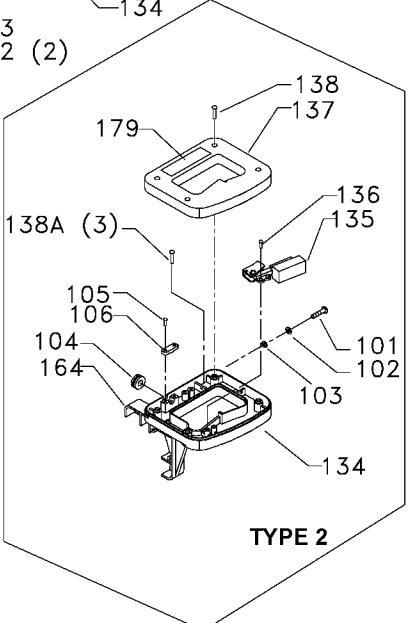

NOTE D: WHEN REPLACING THE BASE REF. 69, IF THE FENCE IS RETAINED BY 2 SCREWS AND WASHERS REF. 64, 65, AND 66 RATHER THAN 4, IT WILL BE NECESSARY TO REPLACE THE FENCE REF. 63 ALSO.

Parts List for 36-075 Type 1

Item Number	Part Number	Description	Qty Required
1	491882-00	UPPER ARM	1
1	1349910	DUST DEFLECTOR	1
2	1349826	DIRECTION ARROW	1
3	1349822	NAMEPLATE	1
4	000000-00	No Longer Available	1
5	1349833	WARNING LABEL	1
6	488829-00	SCREW	1
6	1342930	CLAMP	1
7	491889-00	SCREW HEX HEAD	1
7	330015-03	NUT,HEX	1
8	1246004	CAP SCREW	2
9	488874-00	LOCK WASHER	2
10	488875-00	BEVEL BRACKET	1
11	488953-00	LOCK WASHER	1
12	1341235	SCREW	1
12	1341235	SCREW	1
13	1243456	NUT	1
14	1246015	CAP SCREW	1
15	493353-00	SPRING KEEPER	1
16	488792-00	SPRING	1
17	1310311	ROLL PIN	1
18	000000-00	No Longer Available	1
19	1343545	WASHER	1
20	1243501	SCREW	1
21	1246045	MACH SCREW	1
22	900227	WASHER	1
23	488795-00	PINCH GUARD	1

Parts List for 36-075 Type 1

Item Number	Part Number	Description	Qty Required
25	488871-00	LOCK NUT	1
26	488796-00	SHAFT	1
27	1246051	CAP SCREW	1
28	488806-00	GUARD LINK PLATE	1
29	1349953	SPECIAL SCREW	1
30	1349811	BUMPER	2
31	000000-00	No Longer Available	1
32	488880-00	O-RING	1
33	488811-00	LOCK NUT	1
34	899887	KNOB	1
35	899888	SCALE	2
36	1310016	DR. SCREW	2
37	1246053	CAP SCREW	3
38	488813-00	LOCK WASHER	3
39	488772-00	HEX HEAD SCREW	1
40	1243456	NUT	2
41	488885-00	BRACKET	1
42	1246127	SET SCREW	1
43	488887-00	TRUNNION	1
44	1349810	STUD	1
45	1342455	SCREW	1
46	1246102	FL. WASHER	1
47	900409	POINTER	1
48	1246117	FL HD SCREW	2
49	899892	INSERT	1
50	488844-00	TABLE	1
60	488846-00	GUARD	1