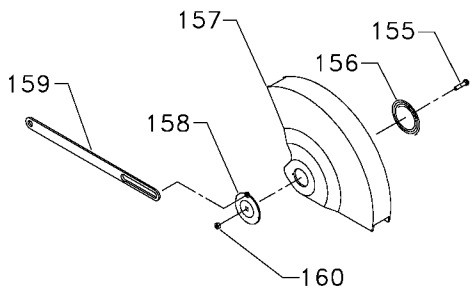

NOTE D: WHEN REPLACING THE BASE REF. 69, IF THE FENCE IS RETAINED BY 2 SCREWS AND WASHERS REF. 64, 65, AND 66 RATHER THAN 4, IT WILL BE NECESSARY TO REPLACE THE FENCE REF. 63 ALSO.

Parts List for 36-075 Type 1

Item Number	Part Number	Description	Qty Required
1	491882-00	UPPER ARM	1
1	1349910	DUST DEFLECTOR	1
2	1349826	DIRECTION ARROW	1
3	1349822	NAMEPLATE	1
4	000000-00	No Longer Available	1
5	1349833	WARNING LABEL	1
6	488829-00	SCREW	1
6	1342930	CLAMP	1
7	491889-00	SCREW HEX HEAD	1
7	330015-03	NUT,HEX	1
8	1246004	CAP SCREW	2
9	488874-00	LOCK WASHER	2
10	488875-00	BEVEL BRACKET	1
11	488953-00	LOCK WASHER	1
12	1341235	SCREW	1
12	1341235	SCREW	1
13	1243456	NUT	1
14	1246015	CAP SCREW	1
15	493353-00	SPRING KEEPER	1
16	488792-00	SPRING	1
17	1310311	ROLL PIN	1
18	000000-00	No Longer Available	1
19	1343545	WASHER	1
20	1243501	SCREW	1
21	1246045	MACH SCREW	1
22	900227	WASHER	1
23	488795-00	PINCH GUARD	1

Parts List for 36-075 Type 1

Item Number	Part Number	Description	Qty Required
25	488871-00	LOCK NUT	1
26	488796-00	SHAFT	1
27	1246051	CAP SCREW	1
28	488806-00	GUARD LINK PLATE	1
29	1349953	SPECIAL SCREW	1
30	1349811	BUMPER	2
31	000000-00	No Longer Available	1
32	488880-00	O-RING	1
33	488811-00	LOCK NUT	1
34	899887	KNOB	1
35	899888	SCALE	2
36	1310016	DR. SCREW	2
37	1246053	CAP SCREW	3
38	488813-00	LOCK WASHER	3
39	488772-00	HEX HEAD SCREW	1
40	1243456	NUT	2
41	488885-00	BRACKET	1
42	1246127	SET SCREW	1
43	488887-00	TRUNNION	1
44	1349810	STUD	1
45	1342455	SCREW	1
46	1246102	FL. WASHER	1
47	900409	POINTER	1
48	1246117	FL HD SCREW	2
49	899892	INSERT	1
50	488844-00	TABLE	1
60	488846-00	GUARD	1