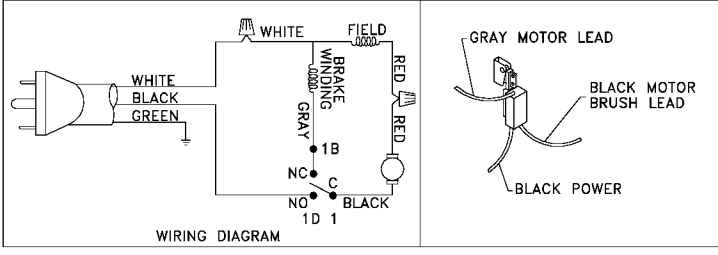

NOTE D: WHEN REPLACING THE BASE REF. 69, IF THE FENCE IS RETAINED BY 2 SCREWS AND WASHERS REF. 64, 65, AND 66 RATHER THAN 4, IT WILL BE NECESSARY TO REPLACE THE FENCE REF. 63 ALSO.

Parts List for 36-075 Type 1

Item Number	Part Number	Description	Qty Required
1	491882-00	UPPER ARM	1
1	1349910	DUST DEFLECTOR	1
2	1349826	DIRECTION ARROW	1
3	1349822	NAMEPLATE	1
4	000000-00	No Longer Available	1
5	1349833	WARNING LABEL	1
6	488829-00	SCREW	1
6	1342930	CLAMP	1
7	491889-00	SCREW HEX HEAD	1
7	330015-03	NUT,HEX	1
8	1246004	CAP SCREW	2
9	488874-00	LOCK WASHER	2
10	488875-00	BEVEL BRACKET	1
11	488953-00	LOCK WASHER	1
12	1341235	SCREW	1
12	1341235	SCREW	1
13	1243456	NUT	1
14	1246015	CAP SCREW	1
15	493353-00	SPRING KEEPER	1
16	488792-00	SPRING	1
17	1310311	ROLL PIN	1
18	000000-00	No Longer Available	1
19	1343545	WASHER	1
20	1243501	SCREW	1
21	1246045	MACH SCREW	1
22	900227	WASHER	1
23	488795-00	PINCH GUARD	1