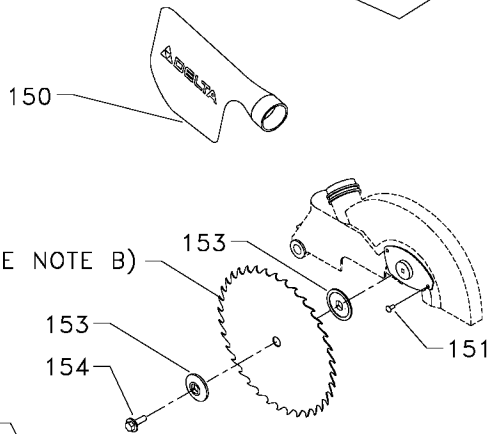

NOTE D: WHEN REPLACING THE BASE REF. 69, IF THE FENCE IS RETAINED BY 2 SCREWS AND WASHERS REF. 64, 65, AND 66 RATHER THAN 4, IT WILL BE NECESSARY TO REPLACE THE FENCE REF. 63 ALSO.

Parts List for 36-075 Type 1

Item Number	Part Number	Description	Qty Required
1	491882-00	UPPER ARM	1
1	1349910	DUST DEFLECTOR	1
2	1349826	DIRECTION ARROW	1
3	1349822	NAMEPLATE	1
4	000000-00	No Longer Available	1
5	1349833	WARNING LABEL	1
6	488829-00	SCREW	1
6	1342930	CLAMP	1
7	491889-00	SCREW HEX HEAD	1
7	330015-03	NUT,HEX	1
8	1246004	CAP SCREW	2
9	488874-00	LOCK WASHER	2
10	488875-00	BEVEL BRACKET	1
11	488953-00	LOCK WASHER	1
12	1341235	SCREW	1
12	1341235	SCREW	1
13	1243456	NUT	1
14	1246015	CAP SCREW	1
15	493353-00	SPRING KEEPER	1
16	488792-00	SPRING	1
17	1310311	ROLL PIN	1
18	000000-00	No Longer Available	1
19	1343545	WASHER	1
20	1243501	SCREW	1
21	1246045	MACH SCREW	1
22	900227	WASHER	1
23	488795-00	PINCH GUARD	1

Parts List for 36-075 Type 1

Item Number	Part Number	Description	Qty Required
25	488871-00	LOCK NUT	1
26	488796-00	SHAFT	1
27	1246051	CAP SCREW	1
28	488806-00	GUARD LINK PLATE	1
29	1349953	SPECIAL SCREW	1
30	1349811	BUMPER	2
31	000000-00	No Longer Available	1
32	488880-00	O-RING	1
33	488811-00	LOCK NUT	1
34	899887	KNOB	1
35	899888	SCALE	2
36	1310016	DR. SCREW	2
37	1246053	CAP SCREW	3
38	488813-00	LOCK WASHER	3
39	488772-00	HEX HEAD SCREW	1
40	1243456	NUT	2
41	488885-00	BRACKET	1
42	1246127	SET SCREW	1
43	488887-00	TRUNNION	1
44	1349810	STUD	1
45	1342455	SCREW	1
46	1246102	FL. WASHER	1
47	900409	POINTER	1
48	1246117	FL HD SCREW	2
49	899892	INSERT	1
50	488844-00	TABLE	1
60	488846-00	GUARD	1