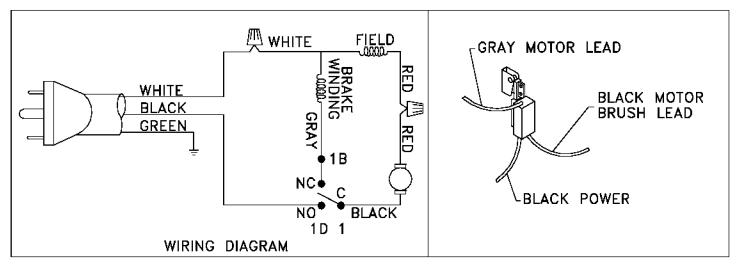

**NOTE D:** WHEN REPLACING THE BASE REF. 69, IF THE FENCE IS RETAINED BY 2 SCREWS AND WASHERS REF. 64, 65, AND 66 RATHER THAN 4, IT WILL BE NECESSARY TO REPLACE THE FENCE REF. 63 ALSO.

### Parts List for 36-075 Type 3

Item Number	Part Number	Description	Qty Required
1	491882-00	UPPER ARM	1
1	1349910	DUST DEFLECTOR	1
2	1349826	DIRECTION ARROW	1
3	000000-00	No Longer Available	1
4	000000-00	No Longer Available	1
5	1349833	WARNING LABEL	1
6	488829-00	SCREW	1
6	1342930	CLAMP	1
7	491889-00	SCREW HEX HEAD	1
7	330015-03	NUT,HEX	1
8	1246004	CAP SCREW	2
9	488874-00	LOCK WASHER	2
10	488875-00	BEVEL BRACKET	1
11	488953-00	LOCK WASHER	1
12	1341235	SCREW	1
12	1341235	SCREW	1
13	1243456	NUT	1
14	1246015	CAP SCREW	1
15	493353-00	SPRING KEEPER	1
16	488792-00	SPRING	1
17	1310311	ROLL PIN	1
18	911769	HANDLE ASSEMBLY	1
19	1343545	WASHER	1
20	1243501	SCREW	1
21	1246045	MACH SCREW	1
22	900227	WASHER	1
23	488795-00	PINCH GUARD	1