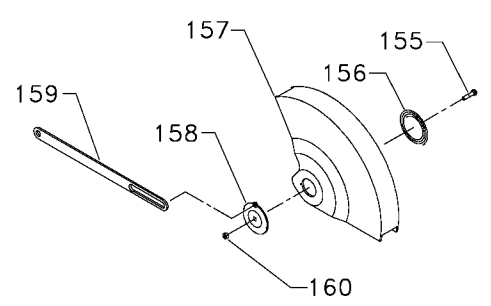

**NOTE D:** WHEN REPLACING THE BASE REF. 69, IF THE FENCE IS RETAINED BY 2 SCREWS AND WASHERS REF. 64, 65, AND 66 RATHER THAN 4, IT WILL BE NECESSARY TO REPLACE THE FENCE REF. 63 ALSO.

### Parts List for 36-075 Type 3

Item Number	Part Number	Description	Qty Required
1	491882-00	UPPER ARM	1
1	1349910	DUST DEFLECTOR	1
2	1349826	DIRECTION ARROW	1
3	000000-00	No Longer Available	1
4	000000-00	No Longer Available	1
5	1349833	WARNING LABEL	1
6	488829-00	SCREW	1
6	1342930	CLAMP	1
7	491889-00	SCREW HEX HEAD	1
7	330015-03	NUT,HEX	1
8	1246004	CAP SCREW	2
9	488874-00	LOCK WASHER	2
10	488875-00	BEVEL BRACKET	1
11	488953-00	LOCK WASHER	1
12	1341235	SCREW	1
12	1341235	SCREW	1
13	1243456	NUT	1
14	1246015	CAP SCREW	1
15	493353-00	SPRING KEEPER	1
16	488792-00	SPRING	1
17	1310311	ROLL PIN	1
18	911769	HANDLE ASSEMBLY	1
19	1343545	WASHER	1
20	1243501	SCREW	1
21	1246045	MACH SCREW	1
22	900227	WASHER	1
23	488795-00	PINCH GUARD	1

### Parts List for 36-075 Type 3

Item Number	Part Number	Description	Qty Required
25	488871-00	LOCK NUT	1
26	488796-00	SHAFT	1
27	1246051	CAP SCREW	1
28	488806-00	GUARD LINK PLATE	1
29	1349953	SPECIAL SCREW	1
30	1349811	BUMPER	2
31	000000-00	No Longer Available	1
32	488880-00	O-RING	1
33	488811-00	LOCK NUT	1
34	899887	KNOB	1
35	899888	SCALE	2
36	1310016	DR. SCREW	2
37	1246053	CAP SCREW	3
38	488813-00	LOCK WASHER	3
39	488772-00	HEX HEAD SCREW	1
40	1243456	NUT	2
41	488885-00	BRACKET	1
42	1246127	SET SCREW	1
43	488887-00	TRUNNION	1
44	1349810	STUD	1
45	1342455	SCREW	1
46	1246102	FL. WASHER	1
47	900409	POINTER	1
48	1246117	FL HD SCREW	2
49	899892	INSERT	1
50	488844-00	TABLE	1
51	491870-00	PLATE	1