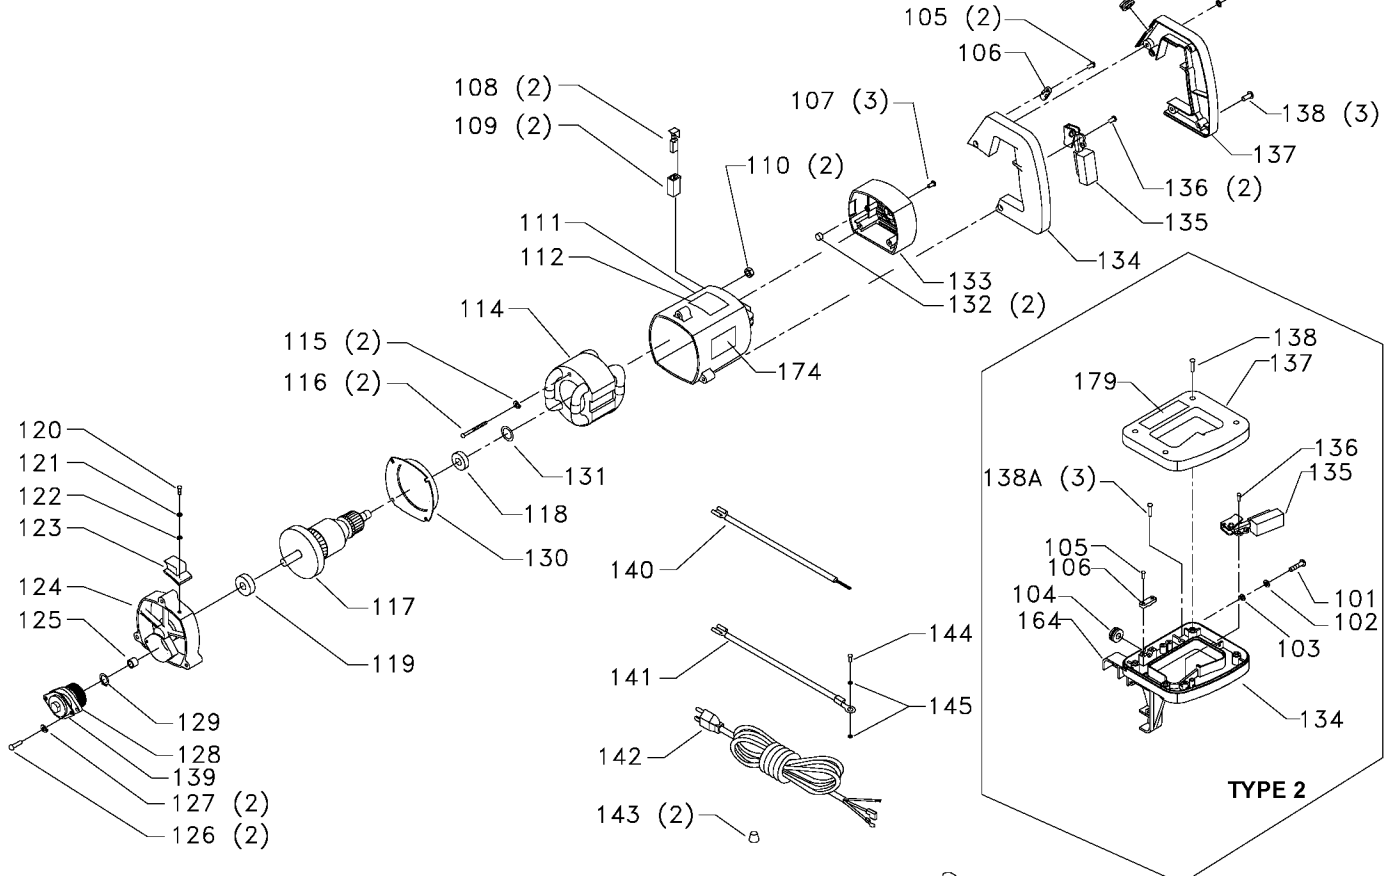

**NOTE D:** WHEN REPLACING THE BASE REF. 69, IF THE FENCE IS RETAINED BY 2 SCREWS AND WASHERS REF. 64, 65, AND 66 RATHER THAN 4, IT WILL BE NECESSARY TO REPLACE THE FENCE REF. 63 ALSO.

### Parts List for 36-075 Type 3

Item Number	Part Number	Description	Qty Required
1	491882-00	UPPER ARM	1
1	1349910	DUST DEFLECTOR	1
2	1349826	DIRECTION ARROW	1
3	000000-00	No Longer Available	1
4	000000-00	No Longer Available	1
5	1349833	WARNING LABEL	1
6	488829-00	SCREW	1
6	1342930	CLAMP	1
7	491889-00	SCREW HEX HEAD	1
7	330015-03	NUT,HEX	1
8	1246004	CAP SCREW	2
9	488874-00	LOCK WASHER	2
10	488875-00	BEVEL BRACKET	1
11	488953-00	LOCK WASHER	1
12	1341235	SCREW	1
12	1341235	SCREW	1
13	1243456	NUT	1
14	1246015	CAP SCREW	1
15	493353-00	SPRING KEEPER	1
16	488792-00	SPRING	1
17	1310311	ROLL PIN	1
18	911769	HANDLE ASSEMBLY	1
19	1343545	WASHER	1
20	1243501	SCREW	1
21	1246045	MACH SCREW	1
22	900227	WASHER	1
23	488795-00	PINCH GUARD	1

### Parts List for 36-075 Type 3

Item Number	Part Number	Description	Qty Required
25	488871-00	LOCK NUT	1
26	488796-00	SHAFT	1
27	1246051	CAP SCREW	1
28	488806-00	GUARD LINK PLATE	1
29	1349953	SPECIAL SCREW	1
30	1349811	BUMPER	2
31	000000-00	No Longer Available	1
32	488880-00	O-RING	1
33	488811-00	LOCK NUT	1
34	899887	KNOB	1
35	899888	SCALE	2
36	1310016	DR. SCREW	2
37	1246053	CAP SCREW	3
38	488813-00	LOCK WASHER	3
39	488772-00	HEX HEAD SCREW	1
40	1243456	NUT	2
41	488885-00	BRACKET	1
42	1246127	SET SCREW	1
43	488887-00	TRUNNION	1
44	1349810	STUD	1
45	1342455	SCREW	1
46	1246102	FL. WASHER	1
47	900409	POINTER	1
48	1246117	FL HD SCREW	2
49	899892	INSERT	1
50	488844-00	TABLE	1
51	491870-00	PLATE	1