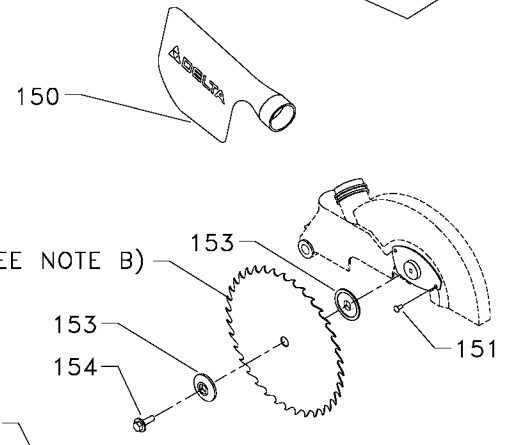

**NOTE D:** WHEN REPLACING THE BASE REF. 69, IF THE FENCE IS RETAINED BY 2 SCREWS AND WASHERS REF. 64, 65, AND 66 RATHER THAN 4, IT WILL BE NECESSARY TO REPLACE THE FENCE REF. 63 ALSO.

### Parts List for 36-075 Type 3

Item Number	Part Number	Description	Qty Required
1	491882-00	UPPER ARM	1
1	1349910	DUST DEFLECTOR	1
2	1349826	DIRECTION ARROW	1
3	000000-00	No Longer Available	1
4	000000-00	No Longer Available	1
5	1349833	WARNING LABEL	1
6	488829-00	SCREW	1
6	1342930	CLAMP	1
7	491889-00	SCREW HEX HEAD	1
7	330015-03	NUT,HEX	1
8	1246004	CAP SCREW	2
9	488874-00	LOCK WASHER	2
10	488875-00	BEVEL BRACKET	1
11	488953-00	LOCK WASHER	1
12	1341235	SCREW	1
12	1341235	SCREW	1
13	1243456	NUT	1
14	1246015	CAP SCREW	1
15	493353-00	SPRING KEEPER	1
16	488792-00	SPRING	1
17	1310311	ROLL PIN	1
18	911769	HANDLE ASSEMBLY	1
19	1343545	WASHER	1
20	1243501	SCREW	1
21	1246045	MACH SCREW	1
22	900227	WASHER	1
23	488795-00	PINCH GUARD	1

### Parts List for 36-075 Type 3

Item Number	Part Number	Description	Qty Required
25	488871-00	LOCK NUT	1
26	488796-00	SHAFT	1
27	1246051	CAP SCREW	1
28	488806-00	GUARD LINK PLATE	1
29	1349953	SPECIAL SCREW	1
30	1349811	BUMPER	2
31	000000-00	No Longer Available	1
32	488880-00	O-RING	1
33	488811-00	LOCK NUT	1
34	899887	KNOB	1
35	899888	SCALE	2
36	1310016	DR. SCREW	2
37	1246053	CAP SCREW	3
38	488813-00	LOCK WASHER	3
39	488772-00	HEX HEAD SCREW	1
40	1243456	NUT	2
41	488885-00	BRACKET	1
42	1246127	SET SCREW	1
43	488887-00	TRUNNION	1
44	1349810	STUD	1
45	1342455	SCREW	1
46	1246102	FL. WASHER	1
47	900409	POINTER	1
48	1246117	FL HD SCREW	2
49	899892	INSERT	1
50	488844-00	TABLE	1
51	491870-00	PLATE	1