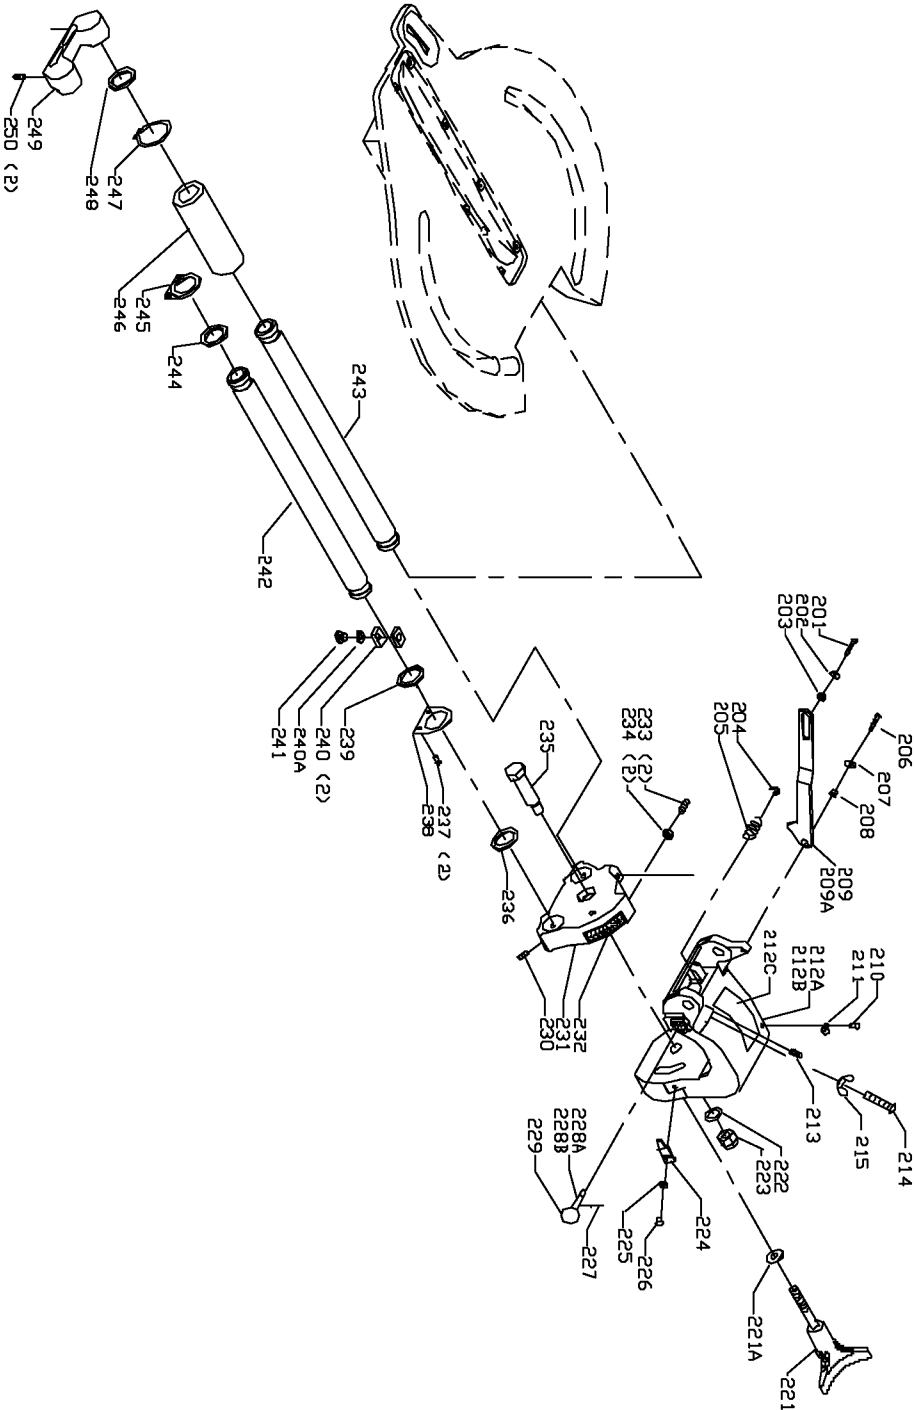

116E
 116F
 EARLY MODELS ONLY
 (RIVETED)

MODEL 36-240 ONLY

Parts List for 36-240 Type 1

Item Number	Part Number	Description	Qty Required
1	488871-00	LOCK NUT	1
2	1347280	PLATE	1
3	000000-00	No Longer Available	1
3	000000-00	No Longer Available	1
3	901021201711	SCREW	4
3	902881	BLADE GUARD	1
3	000000-00	No Longer Available	1
4	1342998	SPRING	1
5	488867-00	CARRIAGE HEAD SCREW	1
6	1342989	ARBOR BOLT	1
7	000000-00	No Longer Available	1
9	901020100501	MACHINE SCREW	1
10	904030301757S	LOCK WASHER	1
11	5140010-69	WASHER	1
12	1346289	STOP	1
13	901020100556	MACHINE SCREW	1
14	904010101609	STEEL WASHER	1
15	1346292	BUMPER	1
16	000000-00	No Longer Available	1
17	901010600629	SCREW	1
18	1310157	SCREW	2
19	488874-00	LOCK WASHER	2
20	000000-00	No Longer Available	1
21	000000-00	No Longer Available	1
22	000000-00	No Longer Available	1
23	000000-00	No Longer Available	1
24	1342930	CLAMP	1

Parts List for 36-240 Type 1

Item Number	Part Number	Description	Qty Required
25	901051631126S	SCREW	1
26	901010600609S	CAP SCREW	1
27	1345483	SPOUT	1
28	900242	DUST BAG ASSEMBLY	1
29	1349165	BOLT	1
30	904010312937	WASHER	1
31	1346285	SPACER	1
32	1346272	BUSHING	1
33	1346275	SPRING	1
34	904010312937	WASHER	1
35	1342922	LOCK NUT	1
36	000000-00	No Longer Available	1
37	1341016	RET RING	1
38	1344003	BEARING	1
39	1330258	RETAIN-EXTERNAL RING	1
40	000000-00	No Longer Available	1
41	1348261	SPRING	1
42	1346310	HANDLE	1
43	488912-00	GROMMET	1
44	1345695	CORD CLAMP	1
45	1343526	SCREW	2
46	899883	SWITCH	1
47	1343526	SCREW	2
48	1343051	SCREW	1
49	1346311	HANDLE	1
50	901020100505	SCREW	2
51	1310143	SCREW	2