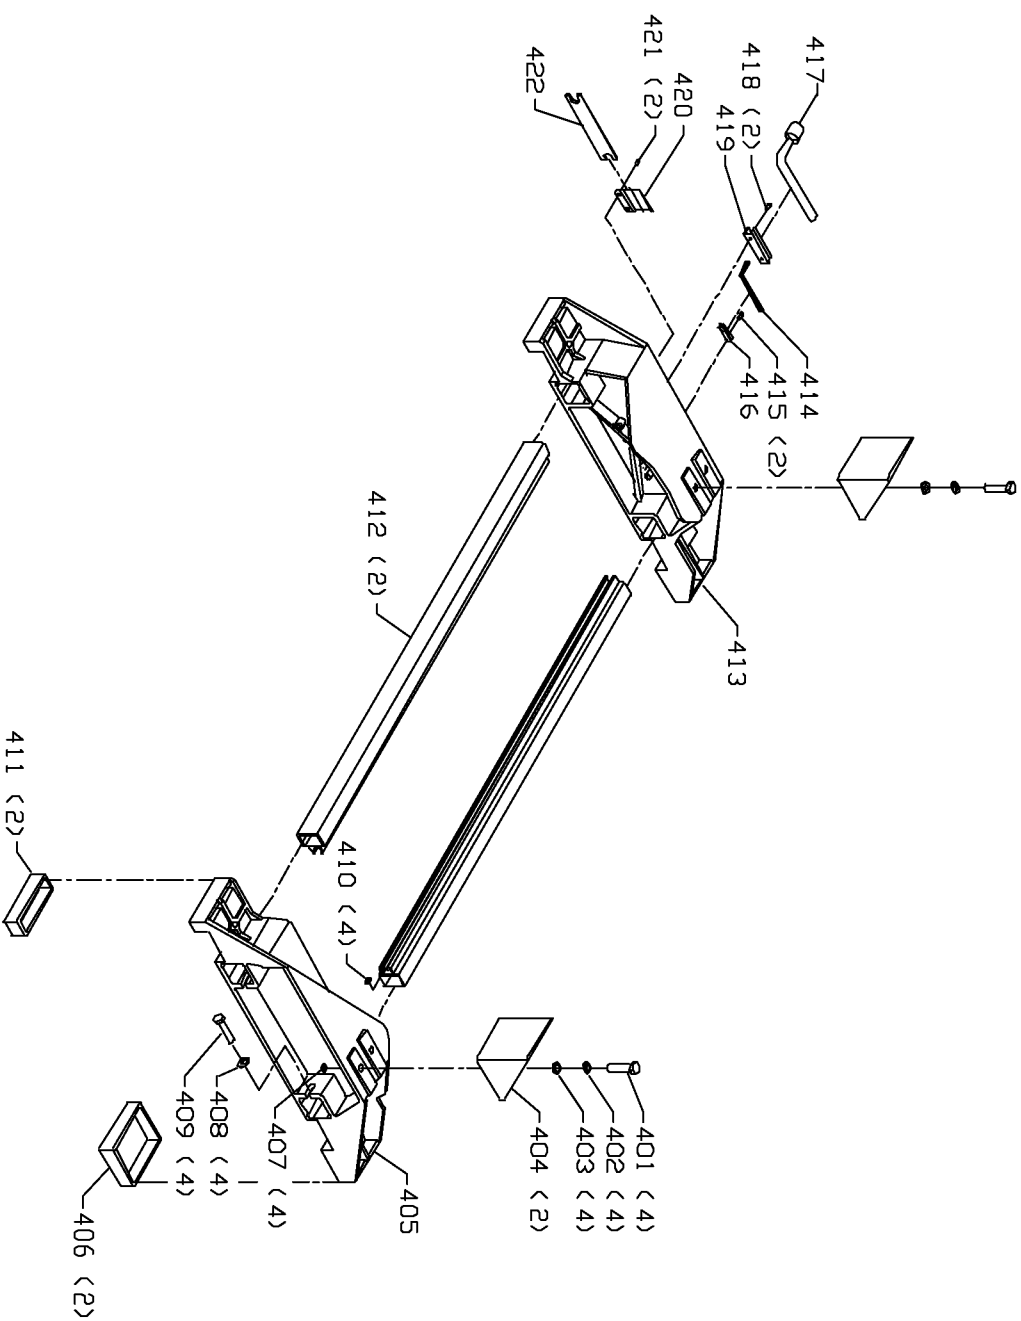

116E
 116F
 EARLY MODELS ONLY
 (RIVETED)

MODEL 36-240 ONLY

Parts List for 36-240 Type 1

Item Number	Part Number	Description	Qty Required
1	488871-00	LOCK NUT	1
2	1347280	PLATE	1
3	000000-00	No Longer Available	1
3	000000-00	No Longer Available	1
3	901021201711	SCREW	4
3	902881	BLADE GUARD	1
3	000000-00	No Longer Available	1
4	1342998	SPRING	1
5	488867-00	CARRIAGE HEAD SCREW	1
6	1342989	ARBOR BOLT	1
7	000000-00	No Longer Available	1
9	901020100501	MACHINE SCREW	1
10	904030301757S	LOCK WASHER	1
11	5140010-69	WASHER	1
12	1346289	STOP	1
13	901020100556	MACHINE SCREW	1
14	904010101609	STEEL WASHER	1
15	1346292	BUMPER	1
16	000000-00	No Longer Available	1
17	901010600629	SCREW	1
18	1310157	SCREW	2
19	488874-00	LOCK WASHER	2
20	000000-00	No Longer Available	1
21	000000-00	No Longer Available	1
22	000000-00	No Longer Available	1
23	000000-00	No Longer Available	1
24	1342930	CLAMP	1

Parts List for 36-240 Type 1

Item Number	Part Number	Description	Qty Required
25	901051631126S	SCREW	1
26	901010600609S	CAP SCREW	1
27	1345483	SPOUT	1
28	900242	DUST BAG ASSEMBLY	1
29	1349165	BOLT	1
30	904010312937	WASHER	1
31	1346285	SPACER	1
32	1346272	BUSHING	1
33	1346275	SPRING	1
34	904010312937	WASHER	1
35	1342922	LOCK NUT	1
36	000000-00	No Longer Available	1
37	1341016	RET RING	1
38	1344003	BEARING	1
39	1330258	RETAIN-EXTERNAL RING	1
40	000000-00	No Longer Available	1
41	1348261	SPRING	1
42	1346310	HANDLE	1
43	488912-00	GROMMET	1
44	1345695	CORD CLAMP	1
45	1343526	SCREW	2
46	899883	SWITCH	1
47	1343526	SCREW	2
48	1343051	SCREW	1
49	1346311	HANDLE	1
50	901020100505	SCREW	2
51	1310143	SCREW	2