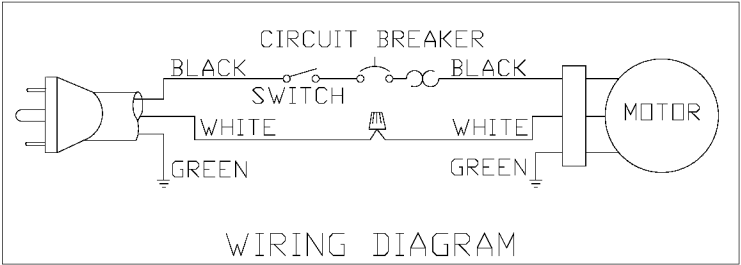

GUARD ASSY, EARLY MODELS ONLY
PRIOR TO SERIAL NUMBER 9602

DETAIL A
CLOSED SLOT

GUARD ASSY, CURRENT MODELS ONLY
SERIAL NUMBER 9602 & HIGHER

DETAIL B
OPEN SLOT

36-547 OUTFEED ROLLER SUPPORT

IS PROVIDED AS STANDARD EQUIPMENT WITH MODEL 36-546
& AVAILABLE AS AN ACCESSORY FOR MODEL 36-545
& AVAILABLE AS AN ACCESSORY FOR MODEL 36-540
(MODEL 36-540 REQUIRES THE USE OF 36-519 STAND ASSY)