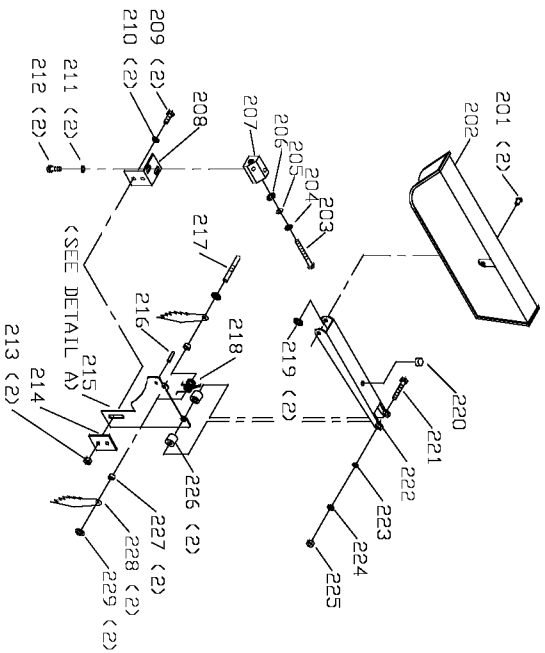

GUARD ASSY, EARLY MODELS ONLY
PRIOR TO SERIAL NUMBER 9602

DETAIL A
CLOSED SLOT