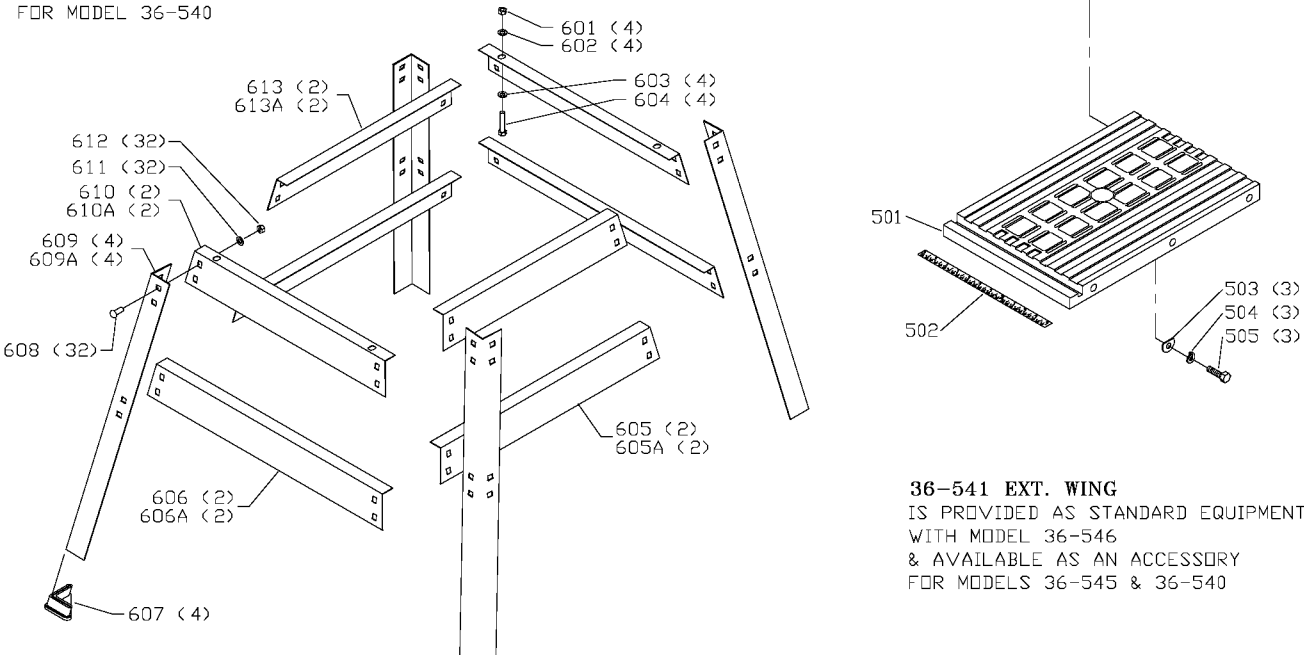

GUARD ASSY, EARLY MODELS ONLY
PRIOR TO SERIAL NUMBER 9602

DETAIL A
CLOSED SLOT

GUARD ASSY, CURRENT MODELS ONLY
SERIAL NUMBER 9602 & HIGHER

DETAIL B
OPEN SLOT

36-547 OUTFEED ROLLER SUPPORT

IS PROVIDED AS STANDARD EQUIPMENT WITH MODEL 36-546
& AVAILABLE AS AN ACCESSORY FOR MODEL 36-545
& AVAILABLE AS AN ACCESSORY FOR MODEL 36-540
(MODEL 36-540 REQUIRES THE USE OF 36-519 STAND ASSY)

36-519 STAND ASSY

IS PROVIDED AS STANDARD EQUIPMENT
WITH MODELS 36-546 & 36-545
& AVAILABLE AS AN ACCESSORY
FOR MODEL 36-540

36-541 EXT. WING

IS PROVIDED AS STANDARD EQUIPMENT
WITH MODEL 36-546
& AVAILABLE AS AN ACCESSORY
FOR MODELS 36-545 & 36-540

Parts List for 36-546 Type 1

Item Number	Part Number	Description	Qty Required
1	000000-00	No Longer Available	1
1	490591-00	FENCE ASSEMBLY	1
2	1246013	CAP SCREW	2
3	1313361	STAR WASHER	2
4	488855-00	SCREW	1
5	90511873	POINTER	1
6	1246118	ROLL PIN	1
7	489076-00	HANDLE	1
8	491964-00	NUT	1
9	488997-00	ECCENTRIC CAM	1
10	488998-00	ADJUSTING SCREW	1
11	489001-00	PIN	1
12	489000-00	PIN	1
13	490591-00	FENCE ASSEMBLY	1
14	489003-00	SPRING	1
15	1243501	SCREW	2
16	489005-00	SPRING PLATE	1
17	489006-00	PLATE	1
18	489007-00	SPRING	1
19	489008-00	REAR CLAMP	1
20	489009-00	SLIDE	1
21	489010-00	LOCK ROD	1
54	900060	TABLE INSERT	1
55	1340406	SCREW	2
56	489080-00	NUT	2
57	489082-00	FLAT HEAD SCREW	6
60	1346713	TABLE	1