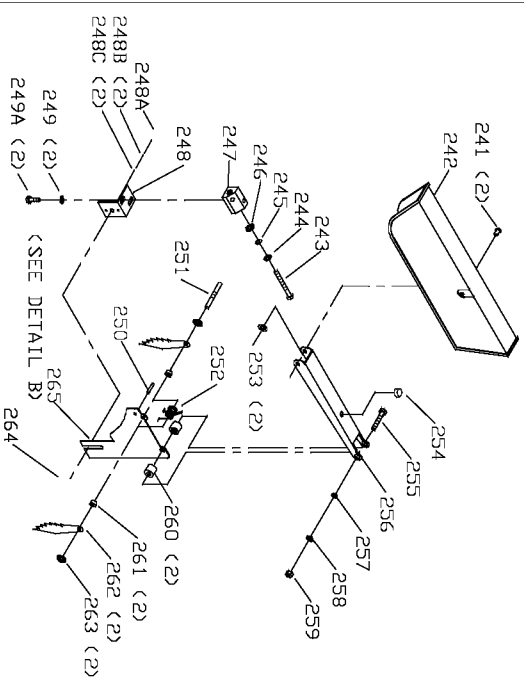

GUARD ASSY, CURRENT MODELS ONLY
SERIAL NUMBER 9602 & HIGHER