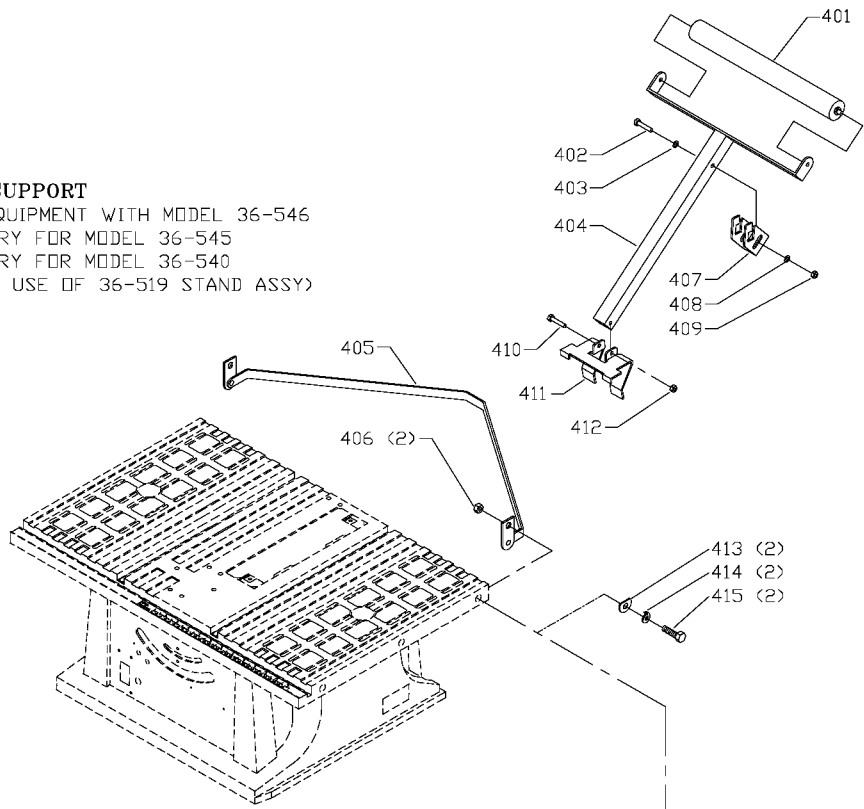

GUARD ASSY, EARLY MODELS ONLY
PRIOR TO SERIAL NUMBER 9602

DETAIL A
CLOSED SLOT

GUARD ASSY, CURRENT MODELS ONLY
SERIAL NUMBER 9602 & HIGHER

DETAIL B
OPEN SLOT

36-547 OUTFEED ROLLER SUPPORT

IS PROVIDED AS STANDARD EQUIPMENT WITH MODEL 36-546
& AVAILABLE AS AN ACCESSORY FOR MODEL 36-545
& AVAILABLE AS AN ACCESSORY FOR MODEL 36-540
(MODEL 36-540 REQUIRES THE USE OF 36-519 STAND ASSY)

36-519 STAND ASSY

IS PROVIDED AS STANDARD EQUIPMENT
WITH MODELS 36-546 & 36-545
& AVAILABLE AS AN ACCESSORY
FOR MODEL 36-540

36-541 EXT. WING

IS PROVIDED AS STANDARD EQUIPMENT
WITH MODEL 36-546
& AVAILABLE AS AN ACCESSORY
FOR MODELS 36-545 & 36-540

Parts List for 36-546 Type 1

Item Number	Part Number	Description	Qty Required
1	000000-00	No Longer Available	1
1	490591-00	FENCE ASSEMBLY	1
2	1246013	CAP SCREW	2
3	1313361	STAR WASHER	2
4	488855-00	SCREW	1
5	90511873	POINTER	1
6	1246118	ROLL PIN	1
7	489076-00	HANDLE	1
8	491964-00	NUT	1
9	488997-00	ECCENTRIC CAM	1
10	488998-00	ADJUSTING SCREW	1
11	489001-00	PIN	1
12	489000-00	PIN	1
13	490591-00	FENCE ASSEMBLY	1
14	489003-00	SPRING	1
15	1243501	SCREW	2
16	489005-00	SPRING PLATE	1
17	489006-00	PLATE	1
18	489007-00	SPRING	1
19	489008-00	REAR CLAMP	1
20	489009-00	SLIDE	1
21	489010-00	LOCK ROD	1
54	900060	TABLE INSERT	1
55	1340406	SCREW	2
56	489080-00	NUT	2
57	489082-00	FLAT HEAD SCREW	6
60	1346713	TABLE	1