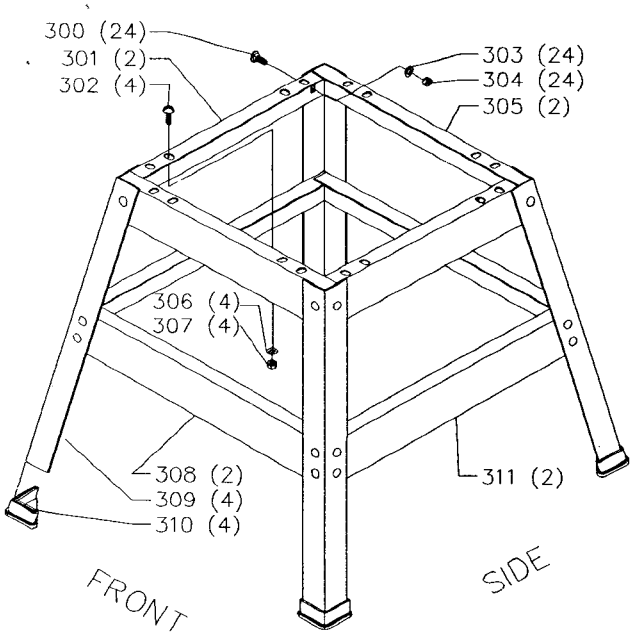

FENCE REPLACEMENT PARTS
FOR USE ON 36-630 MODELS ONLY

ITEMS LISTED BELOW AVAILABLE AS ACCESSORIES

36-633
 DUST CHUTE

36-634
 CABINET HARDWARE

Parts List for 36-635 Type 1

Item Number	Part Number	Description	Qty Required
1	422020740001S	HOLE PLUG	1
2	422020600003S	HANDLE	1
3	904070105555S	FIBRE WSHR	1
4	422010500003S	GAGE	1
5	901041509428S	SET SCREW	3
6	901041501181S	SET SCREW	1
7	422010750001S	POINTER	1
8	905010331754	ROLL PIN	1
9	34-895	MITER GAUGE	1
10	901041501181S	SET SCREW	1
11	422010880004S	STOP LINK	1
11	34-895	MITER GAUGE	1
12	422011120001S	SCREW	1
13	422040720001S	PLATE	1
14	901020305750S	MACHINE SCREW	1
15	1086388S	PUSH NUT CAP	2
16	1087811S	PIN	1
17	1086334S	SEE THRU GUARD	1
18	422040710007S	PIN	1
19	1086337S	PIVOT BRACKET	1
20	1086353S	SPRING	1
21	422160470001S	KICK BACK FINGER	2
22	1086387S	PUSH NUT	1
23	905010106729S	PIN	1
24	422040860002S	SPLITTER W/BUSHING	1
25	901110231476S	BOLT	1
26	904010101620S	WASHER	1

Parts List for 36-635 Type 1

Item Number	Part Number	Description	Qty Required
27	902010101300S	HEX NUT	1
28	422190890003S	BRACKET	1
29	901010600612S	CAP SCREW	2
30	904010101614S	STEEL WASHER	2
35	34-154	STD INS 10IN CONT SW	1
36	901044615297	SCREW	4
37	901042931395	NYLOC SET-SCREW	1
40	651028-00	EXTENSION WING	2
41	901010600680	CAP SCREW	6
42	904010101638	STEEL WASHER	6
46	422390670001	SWITCH ACTUATOR	1
47	438010170206S	SWITCH	1
48	422390140009	SWITCH BOX COVER	1
49	422390890007	SWITCH PLATE	1
50	904020101703S	LOCK WASHER	1
51	904020201704S	LOCK WASHER	1
52	489191-00	HEX NUT	1
53	902010401030	HEX NUT	1
54	901051631229	PAN HEAD SCREW	4
55	422390130001	SWITCH BOX	1
56	901051631229	PAN HEAD SCREW	2
57	438013020671	FEMALE DISCONNECT	1
58	438013020672	CORD SET	1
60	422393180003	CABINET ASSY	1
61	000000-00	No Longer Available	1
62	901027631709S	SCREW	4
63	000000-00	No Longer Available	2