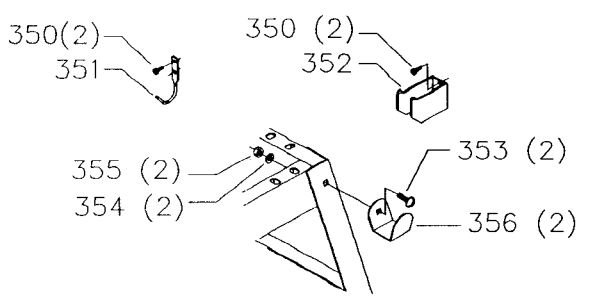

FENCE REPLACEMENT PARTS
FOR USE ON 36-630 MODELS ONLY

ITEMS LISTED BELOW AVAILABLE AS ACCESSORIES

36-633
 DUST CHUTE

36-634
 CABINET HARDWARE

Parts List for 36-635 Type 1

Item Number	Part Number	Description	Qty Required
1	422020740001S	HOLE PLUG	1
2	422020600003S	HANDLE	1
3	904070105555S	FIBRE WSHR	1
4	422010500003S	GAGE	1
5	901041509428S	SET SCREW	3
6	901041501181S	SET SCREW	1
7	422010750001S	POINTER	1
8	905010331754	ROLL PIN	1
9	34-895	MITER GAUGE	1
10	901041501181S	SET SCREW	1
11	422010880004S	STOP LINK	1
11	34-895	MITER GAUGE	1
12	422011120001S	SCREW	1
13	422040720001S	PLATE	1
14	901020305750S	MACHINE SCREW	1
15	1086388S	PUSH NUT CAP	2
16	1087811S	PIN	1
17	1086334S	SEE THRU GUARD	1
18	422040710007S	PIN	1
19	1086337S	PIVOT BRACKET	1
20	1086353S	SPRING	1
21	422160470001S	KICK BACK FINGER	2
22	1086387S	PUSH NUT	1
23	905010106729S	PIN	1
24	422040860002S	SPLITTER W/BUSHING	1
25	901110231476S	BOLT	1
26	904010101620S	WASHER	1

Parts List for 36-635 Type 1

Item Number	Part Number	Description	Qty Required
27	902010101300S	HEX NUT	1
28	422190890003S	BRACKET	1
29	901010600612S	CAP SCREW	2
30	904010101614S	STEEL WASHER	2
35	34-154	STD INS 10IN CONT SW	1
36	901044615297	SCREW	4
37	901042931395	NYLOC SET-SCREW	1
40	651028-00	EXTENSION WING	2
41	901010600680	CAP SCREW	6
42	904010101638	STEEL WASHER	6
46	422390670001	SWITCH ACTUATOR	1
47	438010170206S	SWITCH	1
48	422390140009	SWITCH BOX COVER	1
49	422390890007	SWITCH PLATE	1
50	904020101703S	LOCK WASHER	1
51	904020201704S	LOCK WASHER	1
52	489191-00	HEX NUT	1
53	902010401030	HEX NUT	1
54	901051631229	PAN HEAD SCREW	4
55	422390130001	SWITCH BOX	1
56	901051631229	PAN HEAD SCREW	2
57	438013020671	FEMALE DISCONNECT	1
58	438013020672	CORD SET	1
60	422393180003	CABINET ASSY	1
61	000000-00	No Longer Available	1
62	901027631709S	SCREW	4
63	000000-00	No Longer Available	2