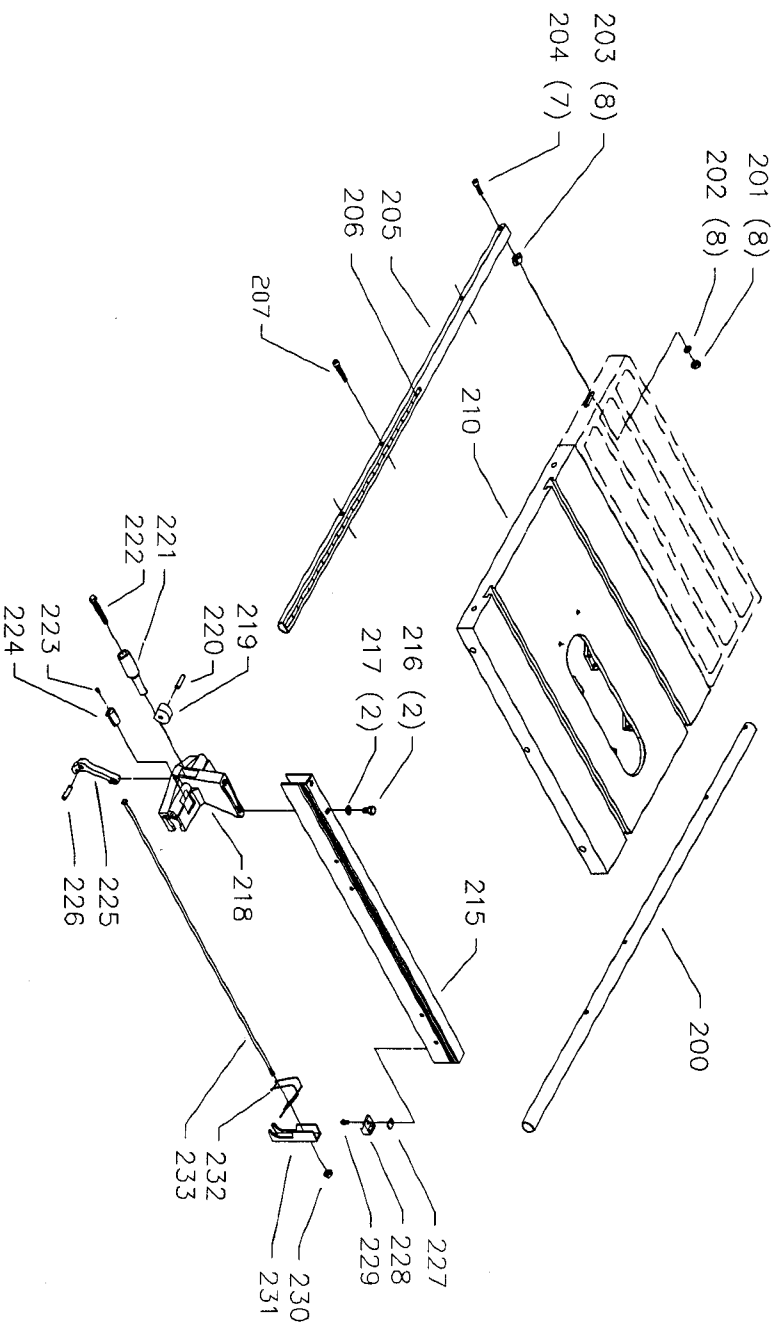

FENCE REPLACEMENT PARTS
FOR USE ON 36-630 MODELS ONLY

ITEMS LISTED BELOW AVAILABLE AS ACCESSORIES

36-633
 DUST CHUTE

36-634
 CABINET HARDWARE

Parts List for 36-635 Type 1

Item Number	Part Number	Description	Qty Required
1	422020740001S	HOLE PLUG	1
2	422020600003S	HANDLE	1
3	904070105555S	FIBRE WSHR	1
4	422010500003S	GAGE	1
5	901041509428S	SET SCREW	3
6	901041501181S	SET SCREW	1
7	422010750001S	POINTER	1
8	905010331754	ROLL PIN	1
9	34-895	MITER GAUGE	1
10	901041501181S	SET SCREW	1
11	422010880004S	STOP LINK	1
11	34-895	MITER GAUGE	1
12	422011120001S	SCREW	1
13	422040720001S	PLATE	1
14	901020305750S	MACHINE SCREW	1
15	1086388S	PUSH NUT CAP	2
16	1087811S	PIN	1
17	1086334S	SEE THRU GUARD	1
18	422040710007S	PIN	1
19	1086337S	PIVOT BRACKET	1
20	1086353S	SPRING	1
21	422160470001S	KICK BACK FINGER	2
22	1086387S	PUSH NUT	1
23	905010106729S	PIN	1
24	422040860002S	SPLITTER W/BUSHING	1
25	901110231476S	BOLT	1
26	904010101620S	WASHER	1

Parts List for 36-635 Type 1

Item Number	Part Number	Description	Qty Required
27	902010101300S	HEX NUT	1
28	422190890003S	BRACKET	1
29	901010600612S	CAP SCREW	2
30	904010101614S	STEEL WASHER	2
35	34-154	STD INS 10IN CONT SW	1
36	901044615297	SCREW	4
37	901042931395	NYLOC SET-SCREW	1
40	651028-00	EXTENSION WING	2
41	901010600680	CAP SCREW	6
42	904010101638	STEEL WASHER	6
46	422390670001	SWITCH ACTUATOR	1
47	438010170206S	SWITCH	1
48	422390140009	SWITCH BOX COVER	1
49	422390890007	SWITCH PLATE	1
50	904020101703S	LOCK WASHER	1
51	904020201704S	LOCK WASHER	1
52	489191-00	HEX NUT	1
53	902010401030	HEX NUT	1
54	901051631229	PAN HEAD SCREW	4
55	422390130001	SWITCH BOX	1
56	901051631229	PAN HEAD SCREW	2
57	438013020671	FEMALE DISCONNECT	1
58	438013020672	CORD SET	1
60	422393180003	CABINET ASSY	1
61	000000-00	No Longer Available	1
62	901027631709S	SCREW	4
63	000000-00	No Longer Available	2