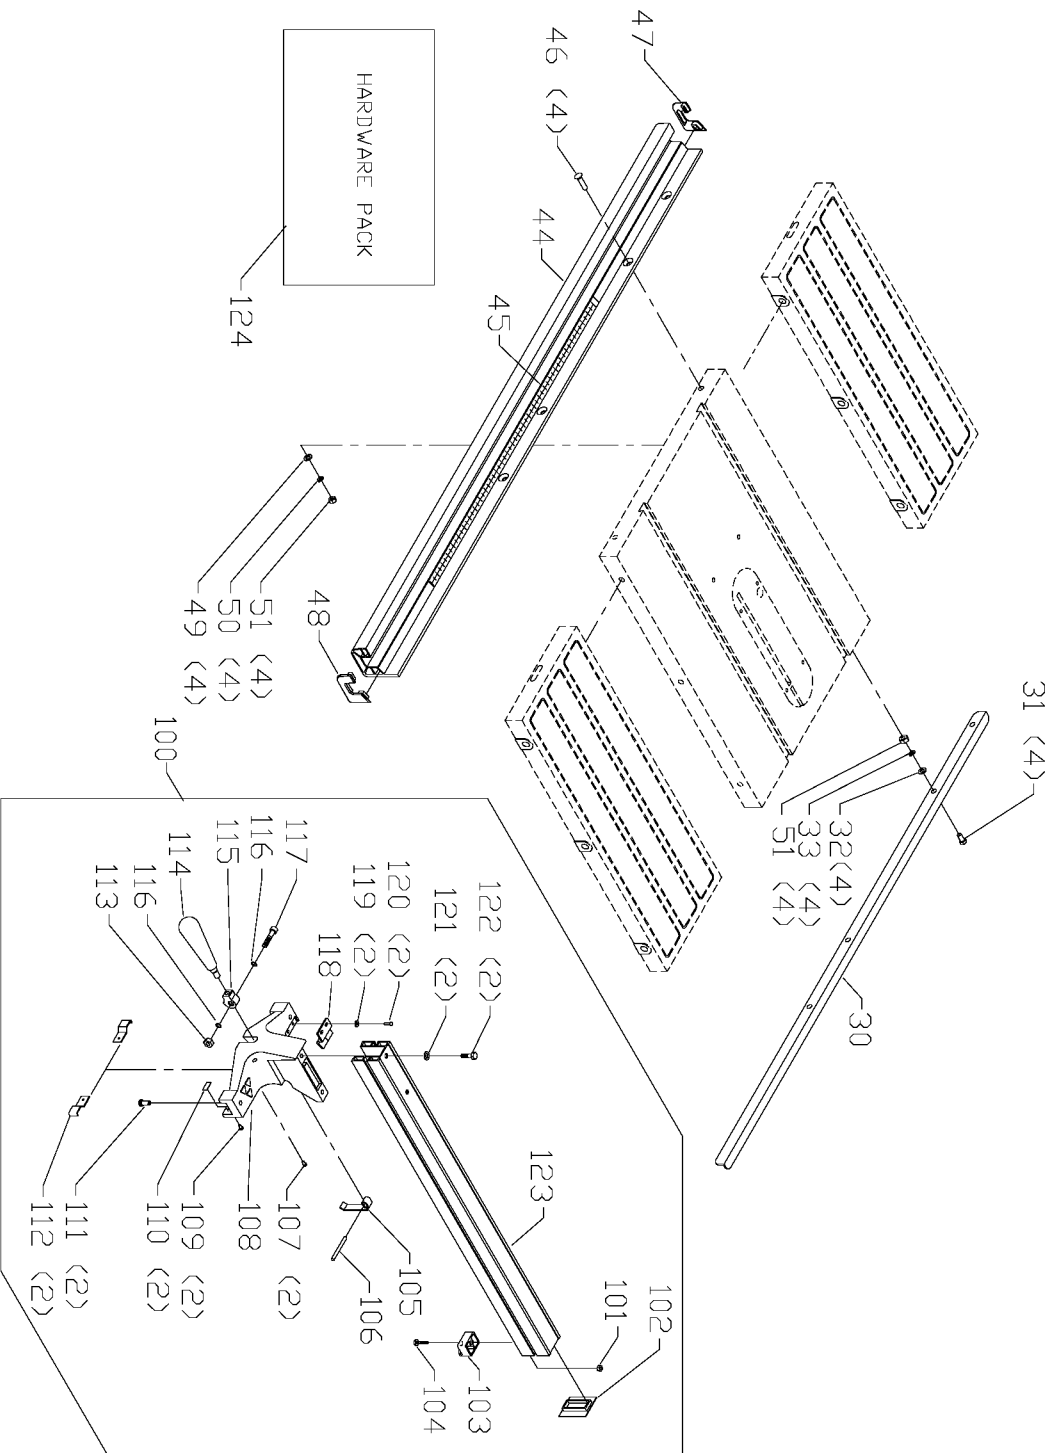

36-648
10" TABLE SAW
FENCE

A374
PARTS NO. 912858
Dated: 10/29/03

Parts List for 36-648 Type 1

Item Number	Part Number	Description	Qty Required
30	1344605	REAR RAIL	1
31	901010600642	CAP SCREW	4
32	1320093	WASHER	4
33	904020201704S	LOCK WASHER	4
44	000000-00	No Longer Available	1
45	902709	SCALE	1
46	1352011	SCREW	4
47	1344597	END PLUG LH	1
48	1344596	END PLUG RH	1
49	904010101615	STEEL WASHER	4
50	904020201704S	LOCK WASHER	4
51	1350291S	HEX NUT	8
100	000000-00	No Longer Available	1
101	488871-00	LOCK NUT	1
102	1344970	END PLUG	1
103	1344971	REAR CLAMP	1
104	1341783	SCREW	1
105	000000-00	No Longer Available	1
106	1246193	ROLL PIN	1
107	000000-00	No Longer Available	2
108	000000-00	No Longer Available	1
109	1246014	CAP SCREW	2
110	1344967	MYLAR STRIP	2
111	1344966	SPECIAL SCREW	2
112	1344965	SPACER PLATE	2
113	1345382	HEX NUT	1
114	000000-00	No Longer Available	1

Parts List for 36-648 Type 1

Item Number	Part Number	Description	Qty Required
115	000000-00	No Longer Available	1
116	000000-00	No Longer Available	2
117	000000-00	No Longer Available	1
118	1344961	POINTER	1
119	1350276S	WASHER	2
120	901020100593	MACHINE SCREW	2
121	904010101620S	WASHER	2
122	901010600605	CAP SCREW	2
123	1344972	FENCE	1
124	000000-00	No Longer Available	1