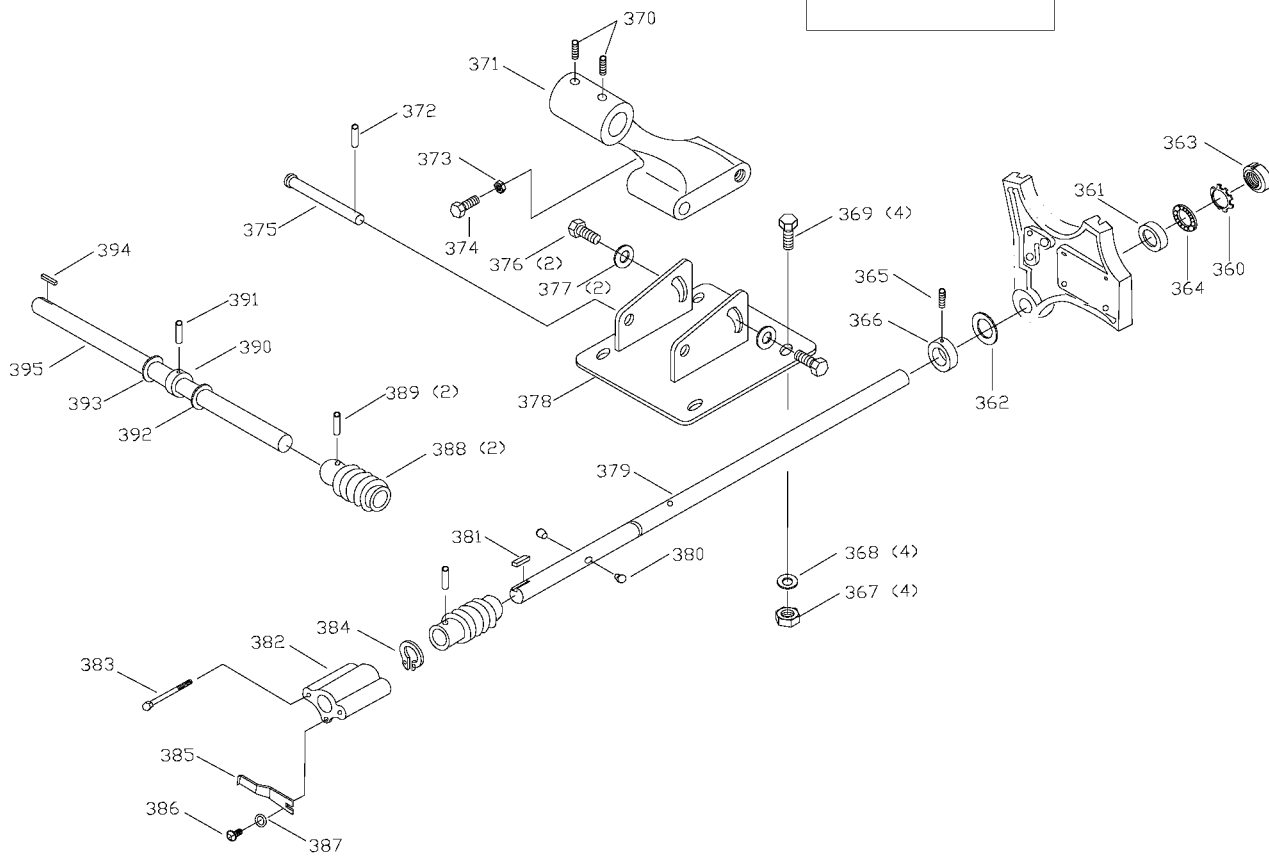

396
HARDWARE PACK

Parts List for 36-730 Type 1

Item Number	Part Number	Description	Qty Required
1	1237216	SCALE	1
2	A08154	SCREW	1
3	5140047-45	DADO INSERT	1
3	912062	INSERT	1
4	1243339	SCREW	4
5	000000-00	No Longer Available	2
6	000000-00	No Longer Available	1
6	912066	GUARD	1
7	1347287	M5 PUSH NUT	1
8	912067	SUPPORT ARM	1
8	000000-00	No Longer Available	1
9	912069	PIN	1
10	912070	PIN	1
11	000000-00	No Longer Available	1
13	912074	LEAF	2
14	1246023	ROLL PIN	1
15	000000-00	No Longer Available	1
17	491889-00	SCREW HEX HEAD	1
18	1344330	FLAT WASHER	1
19	1341153	SCREW	1
20	1344330	FLAT WASHER	1
21	912077	SUPPORT	1
22	912078	SUPPORT	1
23	904020101726	LOCK WASHER	1
25	491889-00	SCREW HEX HEAD	1
26	912080	CORD	1
27	000000-00	No Longer Available	1

Parts List for 36-730 Type 1

Item Number	Part Number	Description	Qty Required
27	000000-00	No Longer Available	1
28	000000-00	No Longer Available	1
28	912864	LATCH HOOK	1
30	000000-00	No Longer Available	1
31	912088	GROMMET	1
32	912085	V-BELT	1
33	912086	PULLEY	1
34	1246092	SET SCREW	1
35	912149	3/16X1 1/12 KEY	1
36	000000-00	No Longer Available	1
37	912087	STRAIN RELIEF	1
38	910925	SWITCH	1
39	1246035	CAP SCREW	4
40	98197-07	WASHER,LOCK	4
41	912089	SHIELD PLATE	1
42	1246053	CAP SCREW	2
43	1246092	SET SCREW	2
44	912090	HANDLE	2
45	912092	KNOB	2
46	912091	HAND WHEEL	2
48	912093	CABINET ASSEMBLY	1
48	912256	NAME PLATE	1
49	A08711	SCALE	1
50	912094	TABLE	1
51	98197-07	WASHER,LOCK	6
52	1246019	CAP SCREW	6
52	1344035	WASHER	6