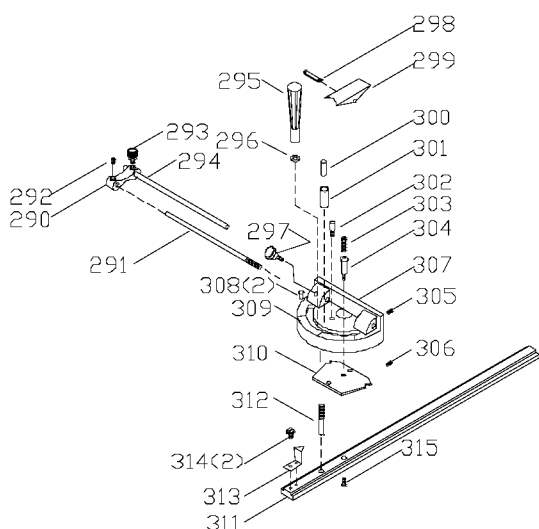

PARTS ILLUSTRATED BELOW FOR USE WITH EARLY MODELS ONLY

**PARTS ILLUSTRATED BELOW FOR
USE WITH MODEL 34-790 SAW**

**PARTS ILLUSTRATED BELOW FOR
USE WITH MODEL 36-790 SAW**

Parts List for 36-789 Type 1

Item Number	Part Number	Description	Qty Required
1	422281090001	EXTENTION L.H.	1
2	1243502	WASHER	6
3	1246019	CAP SCREW	6
4	1246009	SET SCREW	2
5	1246112	SET SCREW	2
6	1246072	SOC HD CAP SCR	4
7	422283630001	INSERT ASSY	1
8	1243321	SCREW	5
9	1246109	ROLL PIN	1
10	422280910001	TABLE	1
11	000000-00	No Longer Available	1
12	422280890003	LONG SUPPORT	1
13	1243502	WASHER	2
14	1246035	CAP SCREW	2
17	1246130	MACH SCREW	8
18	000000-00	No Longer Available	1
19	000000-00	No Longer Available	1
20	438010170173	ON BUTTON	1
21	438010170172	OFF BUTTON	1
22	1243501	SCREW	4
23	438010010043	ELECTRICAL BOX	1
24	422280310002	COVER	1
25	1246117	FL HD SCREW	2
26	438010010054	BOX	1
27	901061331263	SCREW	1
28	000000-00	No Longer Available	2
29	1246107	FL.HD.SCREW	1

Parts List for 36-789 Type 1

Item Number	Part Number	Description	Qty Required
30	000000-00	No Longer Available	1
31	491964-00	NUT	1
32	1246035	CAP SCREW	2
33	000000-00	No Longer Available	1
34	1246024	ROLL PIN	4
35	422280950001	TRUNNION	1
36	000000-00	No Longer Available	1
37	432070170004	BEARING	1
38	000000-00	No Longer Available	1
39	1246018	CAP SCREW	2
40	1246047	MACH SCREW	4
41	000000-00	No Longer Available	1
42	901061331263	SCREW	4
43	000000-00	No Longer Available	1
44	1243395	HEX NUT	6
45	000000-00	No Longer Available	1
46	000000-00	No Longer Available	1
47	000000-00	No Longer Available	1
48	422281120003	LOCK SCREW	1
49	1246053	CAP SCREW	1
50	000000-00	No Longer Available	1
51	428060670001	HANDLE	1
52	428061110001	STUD	1
53	1246026	EXT RET RING	1
54	422311010002	17X19MM WRENCH	1
55	428061010002	3MM HEX WRENCH	1
56	422291010002	4MM HEX WRENCH	1