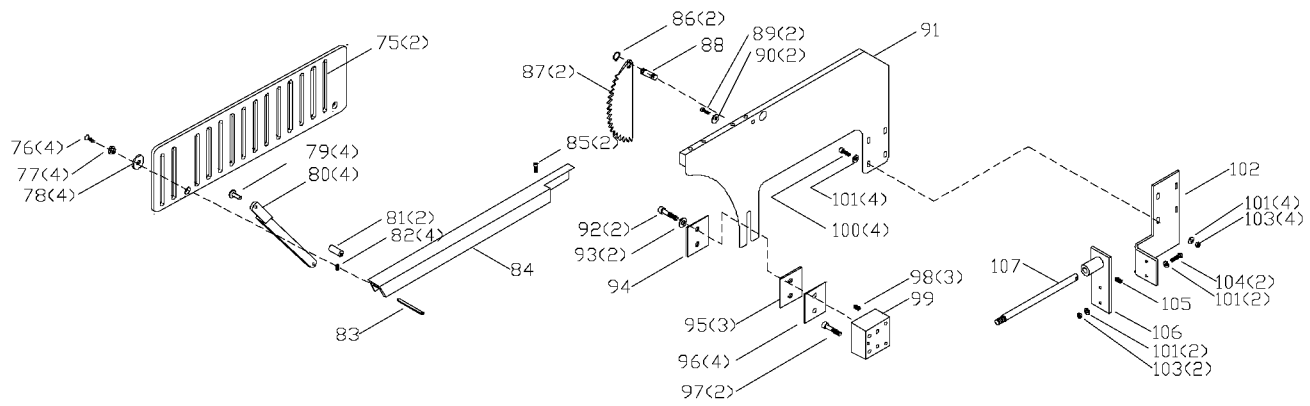

PARTS ILLUSTRATED BELOW FOR USE WITH EARLY MODELS ONLY

**PARTS ILLUSTRATED BELOW FOR
USE WITH MODEL 34-790 SAW**

**PARTS ILLUSTRATED BELOW FOR
USE WITH MODEL 36-790 SAW**

Parts List for 36-789 Type 1

Item Number	Part Number	Description	Qty Required
1	422281090001	EXTENTION L.H.	1
2	1243502	WASHER	6
3	1246019	CAP SCREW	6
4	1246009	SET SCREW	2
5	1246112	SET SCREW	2
6	1246072	SOC HD CAP SCR	4
7	422283630001	INSERT ASSY	1
8	1243321	SCREW	5
9	1246109	ROLL PIN	1
10	422280910001	TABLE	1
11	000000-00	No Longer Available	1
12	422280890003	LONG SUPPORT	1
13	1243502	WASHER	2
14	1246035	CAP SCREW	2
17	1246130	MACH SCREW	8
18	000000-00	No Longer Available	1
19	000000-00	No Longer Available	1
20	438010170173	ON BUTTON	1
21	438010170172	OFF BUTTON	1
22	1243501	SCREW	4
23	438010010043	ELECTRICAL BOX	1
24	422280310002	COVER	1
25	1246117	FL HD SCREW	2
26	438010010054	BOX	1
27	901061331263	SCREW	1
28	000000-00	No Longer Available	2
29	1246107	FL.HD.SCREW	1