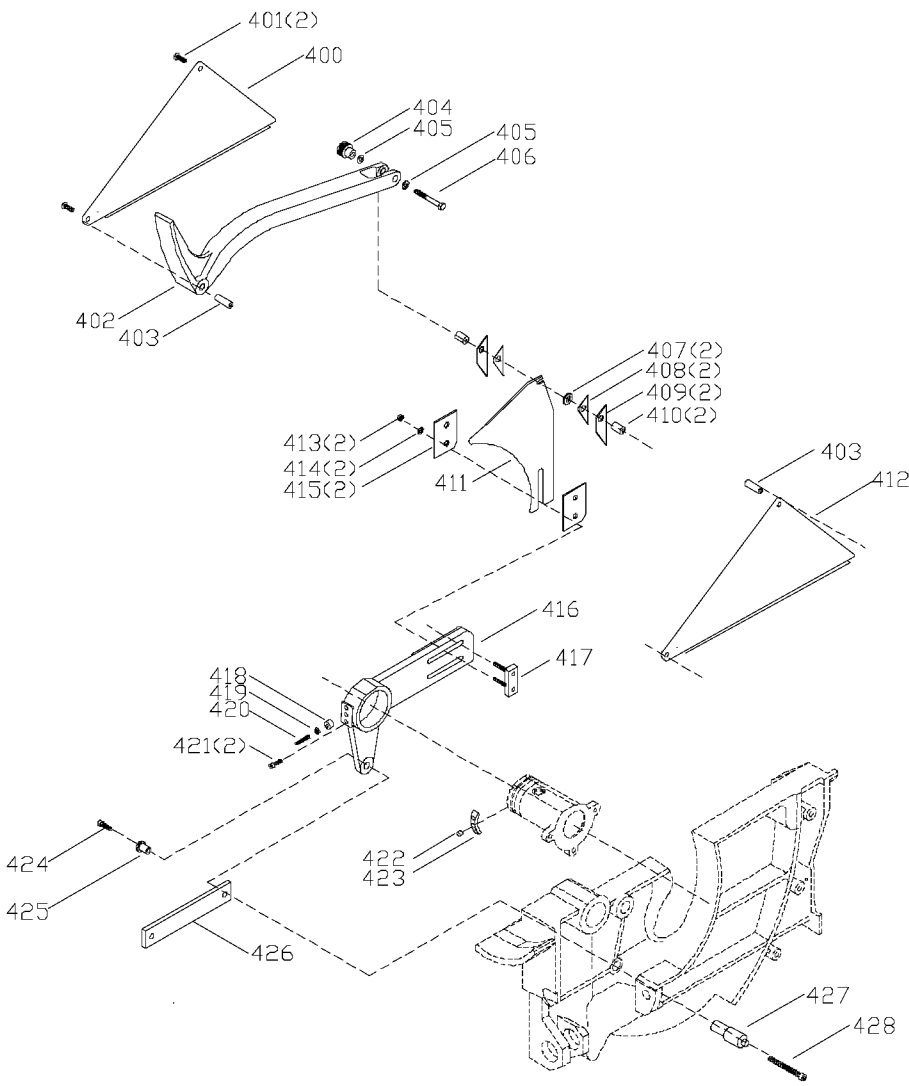

112 THIS FLANGE REPLACES THE OLD BEARING GUARD AND OLD INNER BLADE FLANGE WITH A NEW 1-PIECE INNER BLADE FLANGE.

46, 139, 145, 162 THIS KIT INCLUDES BOTH THE WORM AND RACK, ONLY ONE(1) KIT NEEDS TO BE ORDERED FOR ANY GIVEN SERVICE PROCEDURE. DUE TO WEAR CHARACTERISTICS, IT IS NECESSARY TO REPLACE BOTH WORM AND RACK AT THE SAME TIME!

PARTS ILLUSTRATED BELOW FOR USE WITH EARLY MODELS ONLY

**PARTS ILLUSTRATED BELOW FOR
USE WITH MODEL 34-790 SAW**

**PARTS ILLUSTRATED BELOW FOR
USE WITH MODEL 36-790 SAW**

Parts List for 36-789 Type 1

Item Number	Part Number	Description	Qty Required
1	422281090001	EXTENTION L.H.	1
2	1243502	WASHER	6
3	1246019	CAP SCREW	6
4	1246009	SET SCREW	2
5	1246112	SET SCREW	2
6	1246072	SOC HD CAP SCR	4
7	422283630001	INSERT ASSY	1
8	1243321	SCREW	5
9	1246109	ROLL PIN	1
10	422280910001	TABLE	1
11	000000-00	No Longer Available	1
12	422280890003	LONG SUPPORT	1
13	1243502	WASHER	2
14	1246035	CAP SCREW	2
17	1246130	MACH SCREW	8
18	000000-00	No Longer Available	1
19	000000-00	No Longer Available	1
20	438010170173	ON BUTTON	1
21	438010170172	OFF BUTTON	1
22	1243501	SCREW	4
23	438010010043	ELECTRICAL BOX	1
24	422280310002	COVER	1
25	1246117	FL HD SCREW	2
26	438010010054	BOX	1
27	901061331263	SCREW	1
28	000000-00	No Longer Available	2
29	1246107	FL.HD.SCREW	1