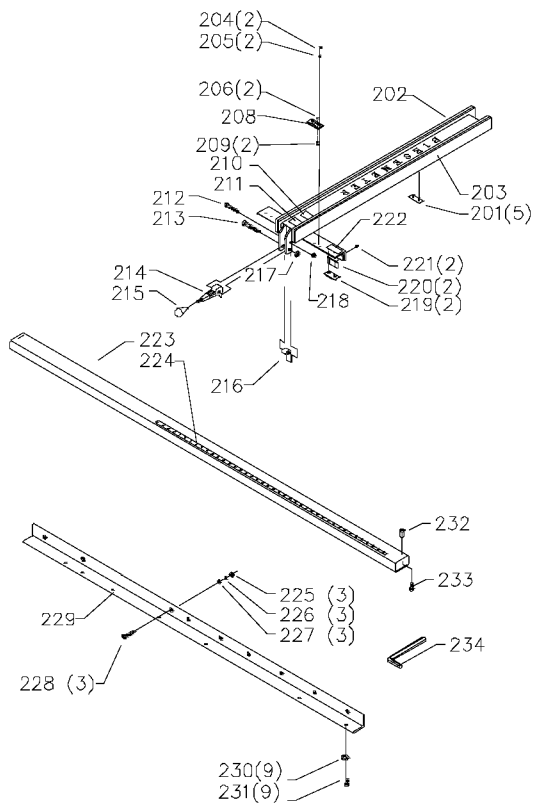

PARTS ILLUSTRATED BELOW FOR USE WITH EARLY MODELS ONLY

**PARTS ILLUSTRATED BELOW FOR
USE WITH MODEL 34-790 SAW**

**PARTS ILLUSTRATED BELOW FOR
USE WITH MODEL 36-790 SAW**

Parts List for 36-789 Type 1

Item Number	Part Number	Description	Qty Required
1	422281090001	EXTENTION L.H.	1
2	1243502	WASHER	6
3	1246019	CAP SCREW	6
4	1246009	SET SCREW	2
5	1246112	SET SCREW	2
6	1246072	SOC HD CAP SCR	4
7	422283630001	INSERT ASSY	1
8	1243321	SCREW	5
9	1246109	ROLL PIN	1
10	422280910001	TABLE	1
11	000000-00	No Longer Available	1
12	422280890003	LONG SUPPORT	1
13	1243502	WASHER	2
14	1246035	CAP SCREW	2
17	1246130	MACH SCREW	8
18	000000-00	No Longer Available	1
19	000000-00	No Longer Available	1
20	438010170173	ON BUTTON	1
21	438010170172	OFF BUTTON	1
22	1243501	SCREW	4
23	438010010043	ELECTRICAL BOX	1
24	422280310002	COVER	1
25	1246117	FL HD SCREW	2
26	438010010054	BOX	1
27	901061331263	SCREW	1
28	000000-00	No Longer Available	2
29	1246107	FL.HD.SCREW	1

Parts List for 36-789 Type 1

Item Number	Part Number	Description	Qty Required
30	000000-00	No Longer Available	1
31	491964-00	NUT	1
32	1246035	CAP SCREW	2
33	000000-00	No Longer Available	1
34	1246024	ROLL PIN	4
35	422280950001	TRUNNION	1
36	000000-00	No Longer Available	1
37	432070170004	BEARING	1
38	000000-00	No Longer Available	1
39	1246018	CAP SCREW	2
40	1246047	MACH SCREW	4
41	000000-00	No Longer Available	1
42	901061331263	SCREW	4
43	000000-00	No Longer Available	1
44	1243395	HEX NUT	6
45	000000-00	No Longer Available	1
46	000000-00	No Longer Available	1
47	000000-00	No Longer Available	1
48	422281120003	LOCK SCREW	1
49	1246053	CAP SCREW	1
50	000000-00	No Longer Available	1
51	428060670001	HANDLE	1
52	428061110001	STUD	1
53	1246026	EXT RET RING	1
54	422311010002	17X19MM WRENCH	1
55	428061010002	3MM HEX WRENCH	1
56	422291010002	4MM HEX WRENCH	1