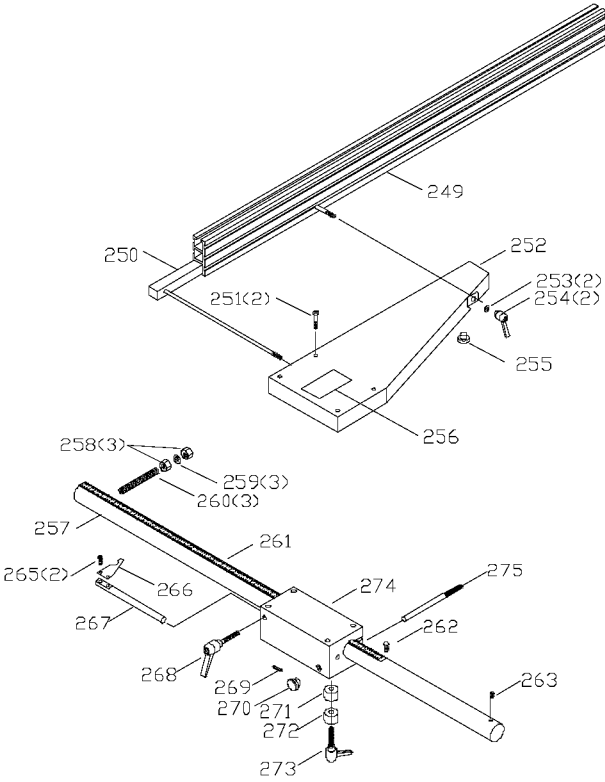

255 INSTALL NEW PART WITH LOCTITE TO PREVENT LOOSENING DURING OPERATION.

202, 203, 312 KIT INCLUDES: BOARD, LAMINATE, T-EDGING AND HARDWARE.

224 SCALE IS PROVIDED OVERSIZE AND MUST BE CUT TO PROPER LENGTH.

PARTS ILLUSTRATED BELOW FOR USE WITH EARLY MODELS ONLY

**PARTS ILLUSTRATED BELOW FOR
USE WITH MODEL 34-790 SAW**

**PARTS ILLUSTRATED BELOW FOR
USE WITH MODEL 36-790 SAW**

Parts List for 36-789 Type 1

Item Number	Part Number	Description	Qty Required
1	422281090001	EXTENTION L.H.	1
2	1243502	WASHER	6
3	1246019	CAP SCREW	6
4	1246009	SET SCREW	2
5	1246112	SET SCREW	2
6	1246072	SOC HD CAP SCR	4
7	422283630001	INSERT ASSY	1
8	1243321	SCREW	5
9	1246109	ROLL PIN	1
10	422280910001	TABLE	1
11	000000-00	No Longer Available	1
12	422280890003	LONG SUPPORT	1
13	1243502	WASHER	2
14	1246035	CAP SCREW	2
17	1246130	MACH SCREW	8
18	000000-00	No Longer Available	1
19	000000-00	No Longer Available	1
20	438010170173	ON BUTTON	1
21	438010170172	OFF BUTTON	1
22	1243501	SCREW	4
23	438010010043	ELECTRICAL BOX	1
24	422280310002	COVER	1
25	1246117	FL HD SCREW	2
26	438010010054	BOX	1
27	901061331263	SCREW	1
28	000000-00	No Longer Available	2
29	1246107	FL.HD.SCREW	1