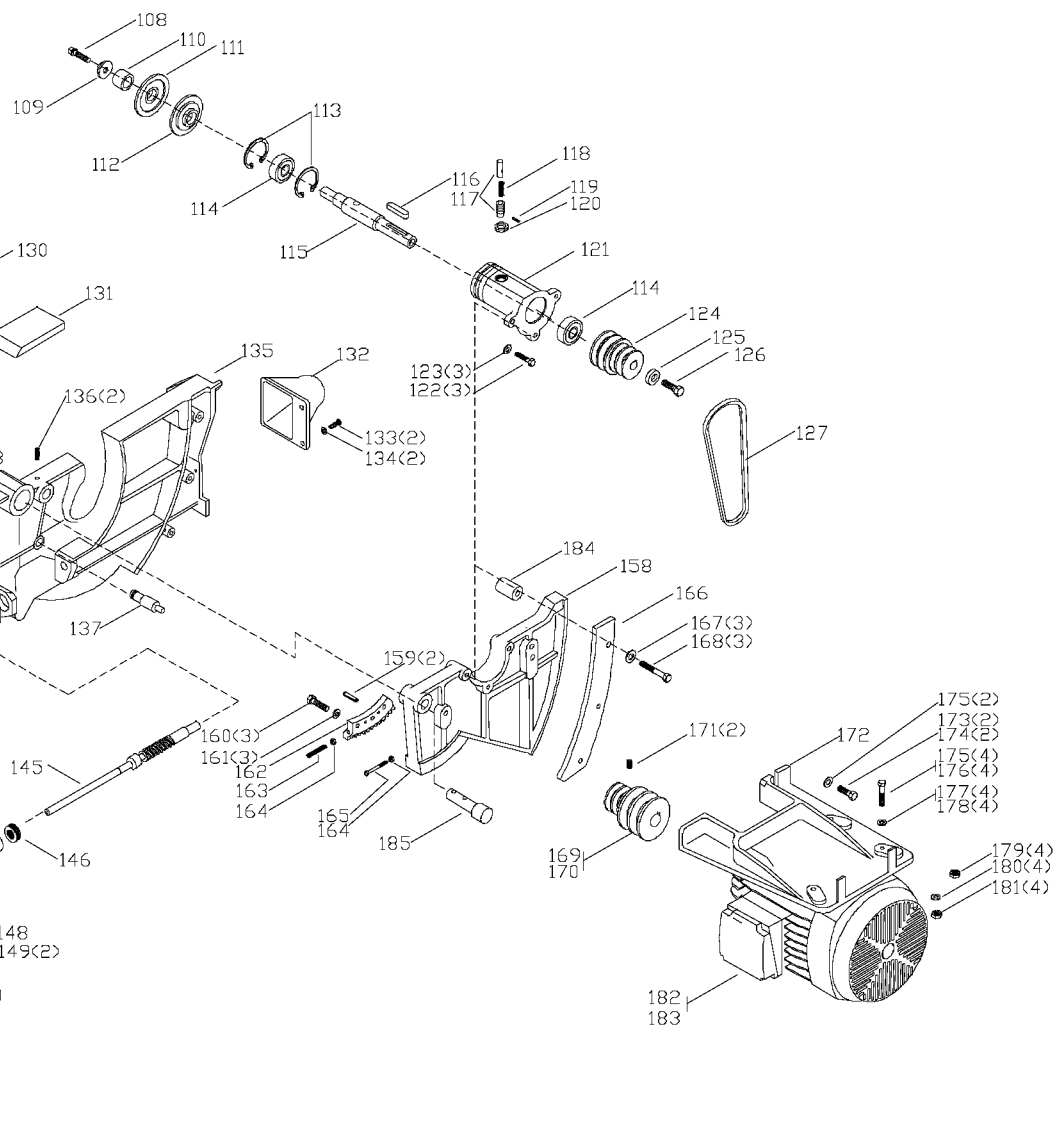

PARTS ILLUSTRATED BELOW FOR USE WITH EARLY MODELS ONLY

**PARTS ILLUSTRATED BELOW FOR
USE WITH MODEL 34-790 SAW**

**PARTS ILLUSTRATED BELOW FOR
USE WITH MODEL 36-790 SAW**

Parts List for 36-789 Type 1

Item Number	Part Number	Description	Qty Required
1	422281090001	EXTENTION L.H.	1
2	1243502	WASHER	6
3	1246019	CAP SCREW	6
4	1246009	SET SCREW	2
5	1246112	SET SCREW	2
6	1246072	SOC HD CAP SCR	4
7	422283630001	INSERT ASSY	1
8	1243321	SCREW	5
9	1246109	ROLL PIN	1
10	422280910001	TABLE	1
11	000000-00	No Longer Available	1
12	422280890003	LONG SUPPORT	1
13	1243502	WASHER	2
14	1246035	CAP SCREW	2
17	1246130	MACH SCREW	8
18	000000-00	No Longer Available	1
19	000000-00	No Longer Available	1
20	438010170173	ON BUTTON	1
21	438010170172	OFF BUTTON	1
22	1243501	SCREW	4
23	438010010043	ELECTRICAL BOX	1
24	422280310002	COVER	1
25	1246117	FL HD SCREW	2
26	438010010054	BOX	1
27	901061331263	SCREW	1
28	000000-00	No Longer Available	2
29	1246107	FL.HD.SCREW	1

Parts List for 36-789 Type 1

Item Number	Part Number	Description	Qty Required
30	000000-00	No Longer Available	1
31	491964-00	NUT	1
32	1246035	CAP SCREW	2
33	000000-00	No Longer Available	1
34	1246024	ROLL PIN	4
35	422280950001	TRUNNION	1
36	000000-00	No Longer Available	1
37	432070170004	BEARING	1
38	000000-00	No Longer Available	1
39	1246018	CAP SCREW	2
40	1246047	MACH SCREW	4
41	000000-00	No Longer Available	1
42	901061331263	SCREW	4
43	000000-00	No Longer Available	1
44	1243395	HEX NUT	6
45	000000-00	No Longer Available	1
46	000000-00	No Longer Available	1
47	000000-00	No Longer Available	1
48	422281120003	LOCK SCREW	1
49	1246053	CAP SCREW	1
50	000000-00	No Longer Available	1
51	428060670001	HANDLE	1
52	428061110001	STUD	1
53	1246026	EXT RET RING	1
54	422311010002	17X19MM WRENCH	1
55	428061010002	3MM HEX WRENCH	1
56	422291010002	4MM HEX WRENCH	1