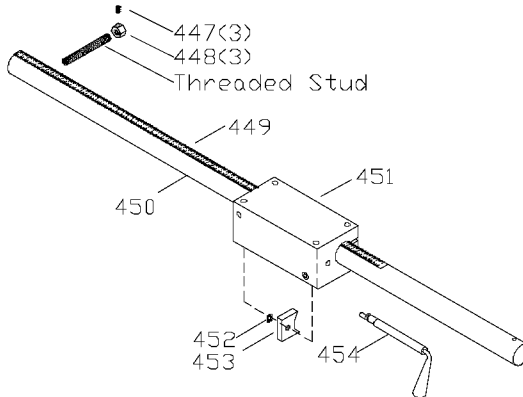

PARTS ILLUSTRATED BELOW FOR USE WITH EARLY MODELS ONLY