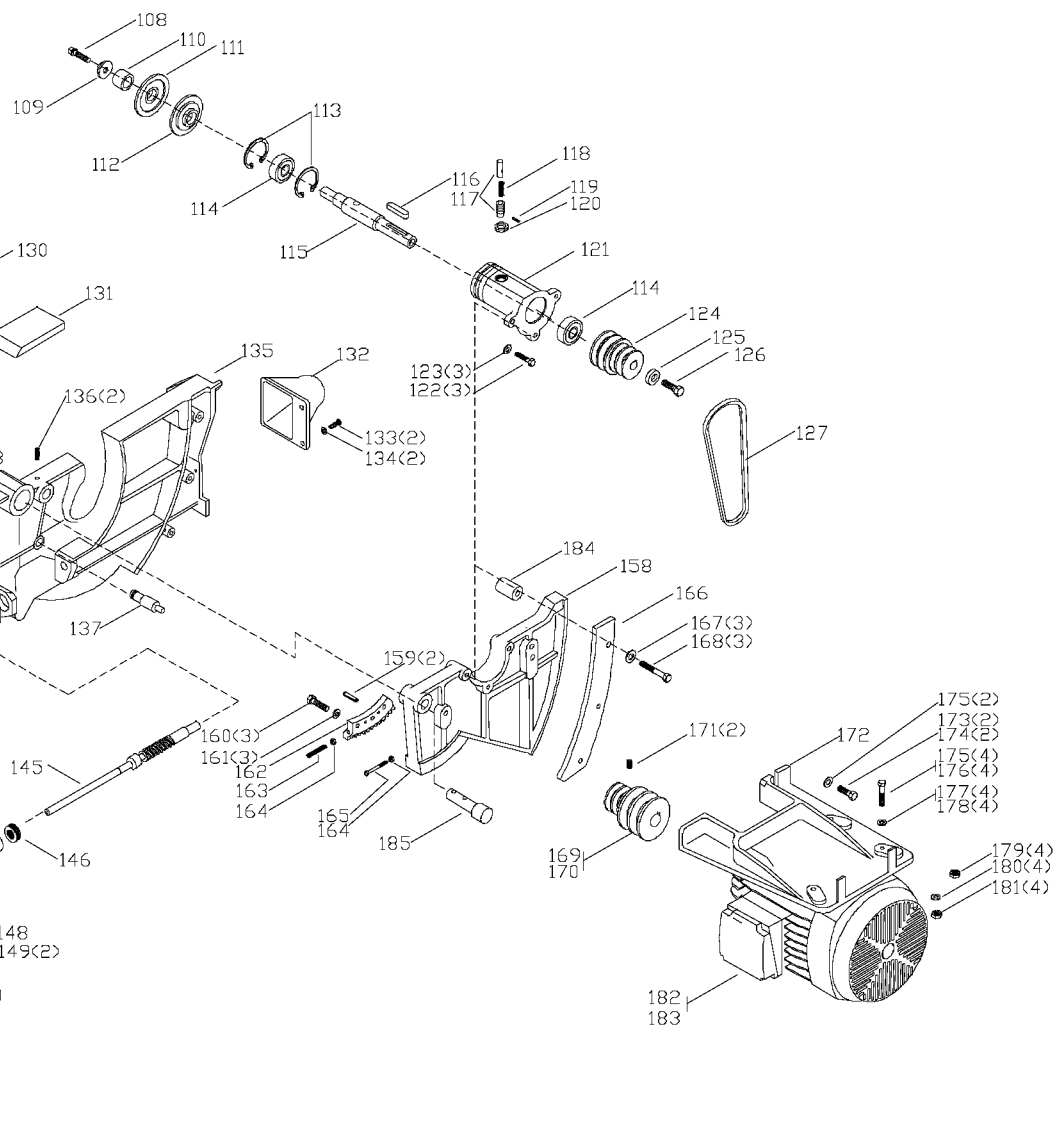

PARTS ILLUSTRATED BELOW FOR USE WITH EARLY MODELS ONLY

**PARTS ILLUSTRATED BELOW FOR
USE WITH MODEL 34-790 SAW**

**PARTS ILLUSTRATED BELOW FOR
USE WITH MODEL 36-790 SAW**

Parts List for 36-790 Type 1

Item Number	Part Number	Description	Qty Required
1	422281090001	EXTENTION L.H.	1
2	1243502	WASHER	6
3	1246019	CAP SCREW	6
4	1246009	SET SCREW	2
5	1246112	SET SCREW	2
6	1246072	SOC HD CAP SCR	4
7	422283630001	INSERT ASSY	1
8	1243321	SCREW	5
9	1246109	ROLL PIN	1
10	422280910001	TABLE	1
11	000000-00	No Longer Available	1
12	422280890003	LONG SUPPORT	1
13	1243502	WASHER	2
14	1246035	CAP SCREW	2
17	1246130	MACH SCREW	8
18	000000-00	No Longer Available	1
19	000000-00	No Longer Available	1
20	438010170173	ON BUTTON	1
21	438010170172	OFF BUTTON	1
22	1243501	SCREW	4
23	438010010043	ELECTRICAL BOX	1
24	422280310002	COVER	1
25	1246117	FL HD SCREW	2
26	438010010054	BOX	1
27	901061331263	SCREW	1
28	000000-00	No Longer Available	2
29	1246107	FL.HD.SCREW	1

Parts List for 36-790 Type 1

Item Number	Part Number	Description	Qty Required
30	000000-00	No Longer Available	1
31	491964-00	NUT	1
32	1246035	CAP SCREW	2
33	000000-00	No Longer Available	1
34	1246024	ROLL PIN	4
35	422280950001	TRUNNION	1
36	000000-00	No Longer Available	1
37	432070170004	BEARING	1
38	000000-00	No Longer Available	1
39	1246018	CAP SCREW	2
40	1246047	MACH SCREW	4
41	000000-00	No Longer Available	1
42	901061331263	SCREW	4
43	000000-00	No Longer Available	1
44	1243395	HEX NUT	6
45	000000-00	No Longer Available	1
46	000000-00	No Longer Available	1
47	000000-00	No Longer Available	1
48	422281120003	LOCK SCREW	1
49	1246053	CAP SCREW	1
50	000000-00	No Longer Available	1
51	428060670001	HANDLE	1
52	428061110001	STUD	1
53	1246026	EXT RET RING	1
54	422311010002	17X19MM WRENCH	1
55	428061010002	3MM HEX WRENCH	1
56	422291010002	4MM HEX WRENCH	1