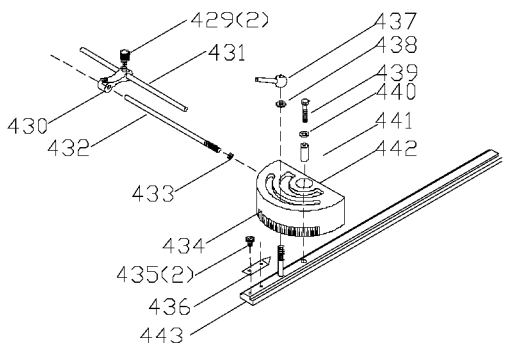

PARTS ILLUSTRATED BELOW FOR USE WITH EARLY MODELS ONLY