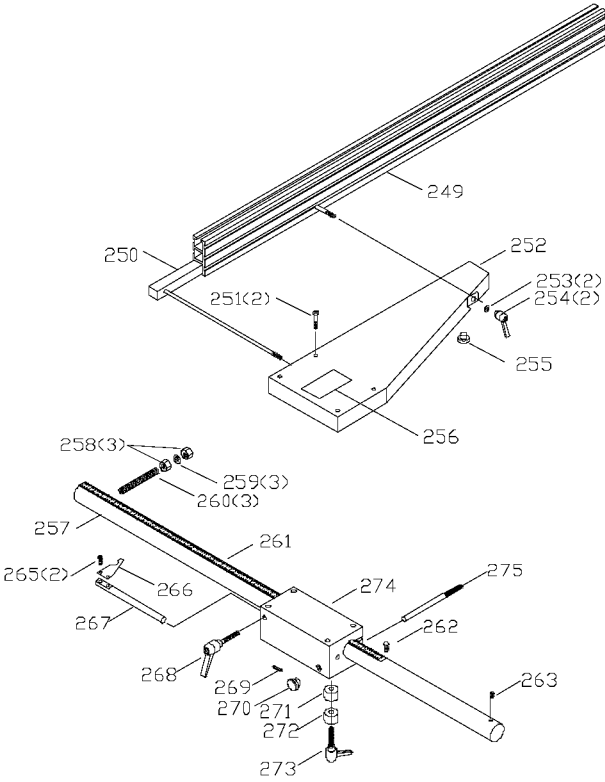

255 INSTALL NEW PART WITH LOCTITE TO PREVENT LOOSENING DURING OPERATION.

202, 203, 312 KIT INCLUDES: BOARD, LAMINATE, T-EDGING AND HARDWARE.

224 SCALE IS PROVIDED OVERSIZE AND MUST BE CUT TO PROPER LENGTH.

PARTS ILLUSTRATED BELOW FOR USE WITH EARLY MODELS ONLY

**PARTS ILLUSTRATED BELOW FOR
USE WITH MODEL 34-790 SAW**

**PARTS ILLUSTRATED BELOW FOR
USE WITH MODEL 36-790 SAW**

Parts List for 36-790 Type 1

Item Number	Part Number	Description	Qty Required
1	422281090001	EXTENTION L.H.	1
2	1243502	WASHER	6
3	1246019	CAP SCREW	6
4	1246009	SET SCREW	2
5	1246112	SET SCREW	2
6	1246072	SOC HD CAP SCR	4
7	422283630001	INSERT ASSY	1
8	1243321	SCREW	5
9	1246109	ROLL PIN	1
10	422280910001	TABLE	1
11	000000-00	No Longer Available	1
12	422280890003	LONG SUPPORT	1
13	1243502	WASHER	2
14	1246035	CAP SCREW	2
17	1246130	MACH SCREW	8
18	000000-00	No Longer Available	1
19	000000-00	No Longer Available	1
20	438010170173	ON BUTTON	1
21	438010170172	OFF BUTTON	1
22	1243501	SCREW	4
23	438010010043	ELECTRICAL BOX	1
24	422280310002	COVER	1
25	1246117	FL HD SCREW	2
26	438010010054	BOX	1
27	901061331263	SCREW	1
28	000000-00	No Longer Available	2
29	1246107	FL.HD.SCREW	1