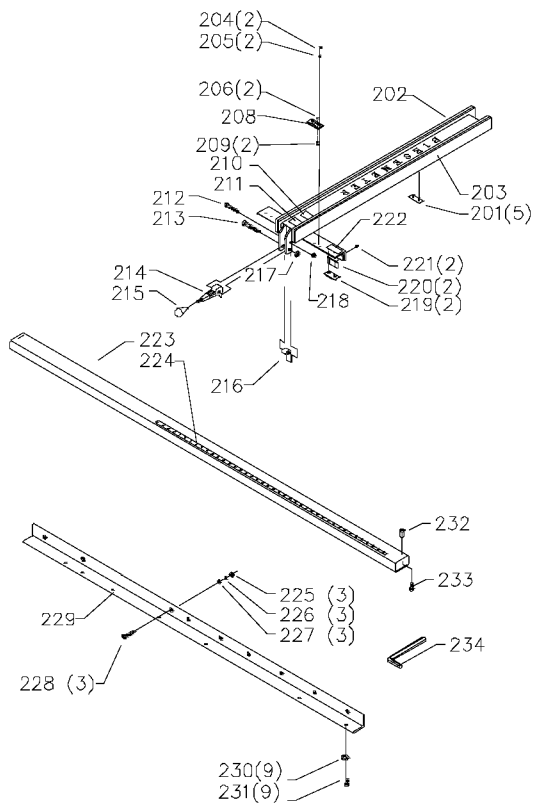

PARTS ILLUSTRATED BELOW FOR USE WITH EARLY MODELS ONLY

**PARTS ILLUSTRATED BELOW FOR
USE WITH MODEL 34-790 SAW**

**PARTS ILLUSTRATED BELOW FOR
USE WITH MODEL 36-790 SAW**

Parts List for 36-790 Type 1

Item Number	Part Number	Description	Qty Required
1	422281090001	EXTENTION L.H.	1
2	1243502	WASHER	6
3	1246019	CAP SCREW	6
4	1246009	SET SCREW	2
5	1246112	SET SCREW	2
6	1246072	SOC HD CAP SCR	4
7	422283630001	INSERT ASSY	1
8	1243321	SCREW	5
9	1246109	ROLL PIN	1
10	422280910001	TABLE	1
11	000000-00	No Longer Available	1
12	422280890003	LONG SUPPORT	1
13	1243502	WASHER	2
14	1246035	CAP SCREW	2
17	1246130	MACH SCREW	8
18	000000-00	No Longer Available	1
19	000000-00	No Longer Available	1
20	438010170173	ON BUTTON	1
21	438010170172	OFF BUTTON	1
22	1243501	SCREW	4
23	438010010043	ELECTRICAL BOX	1
24	422280310002	COVER	1
25	1246117	FL HD SCREW	2
26	438010010054	BOX	1
27	901061331263	SCREW	1
28	000000-00	No Longer Available	2
29	1246107	FL.HD.SCREW	1

Parts List for 36-790 Type 1

Item Number	Part Number	Description	Qty Required
30	000000-00	No Longer Available	1
31	491964-00	NUT	1
32	1246035	CAP SCREW	2
33	000000-00	No Longer Available	1
34	1246024	ROLL PIN	4
35	422280950001	TRUNNION	1
36	000000-00	No Longer Available	1
37	432070170004	BEARING	1
38	000000-00	No Longer Available	1
39	1246018	CAP SCREW	2
40	1246047	MACH SCREW	4
41	000000-00	No Longer Available	1
42	901061331263	SCREW	4
43	000000-00	No Longer Available	1
44	1243395	HEX NUT	6
45	000000-00	No Longer Available	1
46	000000-00	No Longer Available	1
47	000000-00	No Longer Available	1
48	422281120003	LOCK SCREW	1
49	1246053	CAP SCREW	1
50	000000-00	No Longer Available	1
51	428060670001	HANDLE	1
52	428061110001	STUD	1
53	1246026	EXT RET RING	1
54	422311010002	17X19MM WRENCH	1
55	428061010002	3MM HEX WRENCH	1
56	422291010002	4MM HEX WRENCH	1