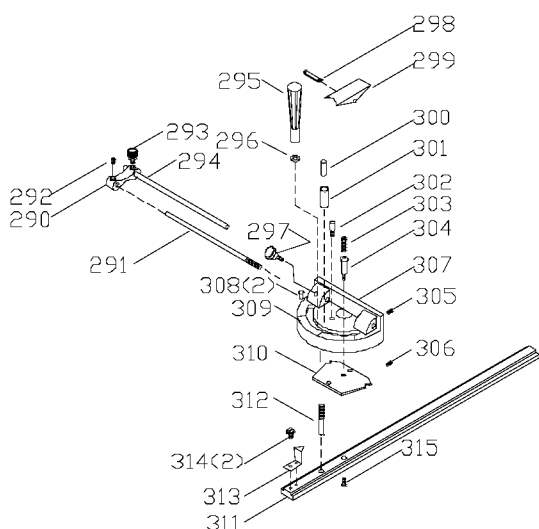

PARTS ILLUSTRATED BELOW FOR USE WITH EARLY MODELS ONLY

**PARTS ILLUSTRATED BELOW FOR
USE WITH MODEL 34-790 SAW**

**PARTS ILLUSTRATED BELOW FOR
USE WITH MODEL 36-790 SAW**

Parts List for 36-790 Type 1

Item Number	Part Number	Description	Qty Required
1	422281090001	EXTENTION L.H.	1
2	1243502	WASHER	6
3	1246019	CAP SCREW	6
4	1246009	SET SCREW	2
5	1246112	SET SCREW	2
6	1246072	SOC HD CAP SCR	4
7	422283630001	INSERT ASSY	1
8	1243321	SCREW	5
9	1246109	ROLL PIN	1
10	422280910001	TABLE	1
11	000000-00	No Longer Available	1
12	422280890003	LONG SUPPORT	1
13	1243502	WASHER	2
14	1246035	CAP SCREW	2
17	1246130	MACH SCREW	8
18	000000-00	No Longer Available	1
19	000000-00	No Longer Available	1
20	438010170173	ON BUTTON	1
21	438010170172	OFF BUTTON	1
22	1243501	SCREW	4
23	438010010043	ELECTRICAL BOX	1
24	422280310002	COVER	1
25	1246117	FL HD SCREW	2
26	438010010054	BOX	1
27	901061331263	SCREW	1
28	000000-00	No Longer Available	2
29	1246107	FL.HD.SCREW	1

Parts List for 36-790 Type 1

Item Number	Part Number	Description	Qty Required
30	000000-00	No Longer Available	1
31	491964-00	NUT	1
32	1246035	CAP SCREW	2
33	000000-00	No Longer Available	1
34	1246024	ROLL PIN	4
35	422280950001	TRUNNION	1
36	000000-00	No Longer Available	1
37	432070170004	BEARING	1
38	000000-00	No Longer Available	1
39	1246018	CAP SCREW	2
40	1246047	MACH SCREW	4
41	000000-00	No Longer Available	1
42	901061331263	SCREW	4
43	000000-00	No Longer Available	1
44	1243395	HEX NUT	6
45	000000-00	No Longer Available	1
46	000000-00	No Longer Available	1
47	000000-00	No Longer Available	1
48	422281120003	LOCK SCREW	1
49	1246053	CAP SCREW	1
50	000000-00	No Longer Available	1
51	428060670001	HANDLE	1
52	428061110001	STUD	1
53	1246026	EXT RET RING	1
54	422311010002	17X19MM WRENCH	1
55	428061010002	3MM HEX WRENCH	1
56	422291010002	4MM HEX WRENCH	1