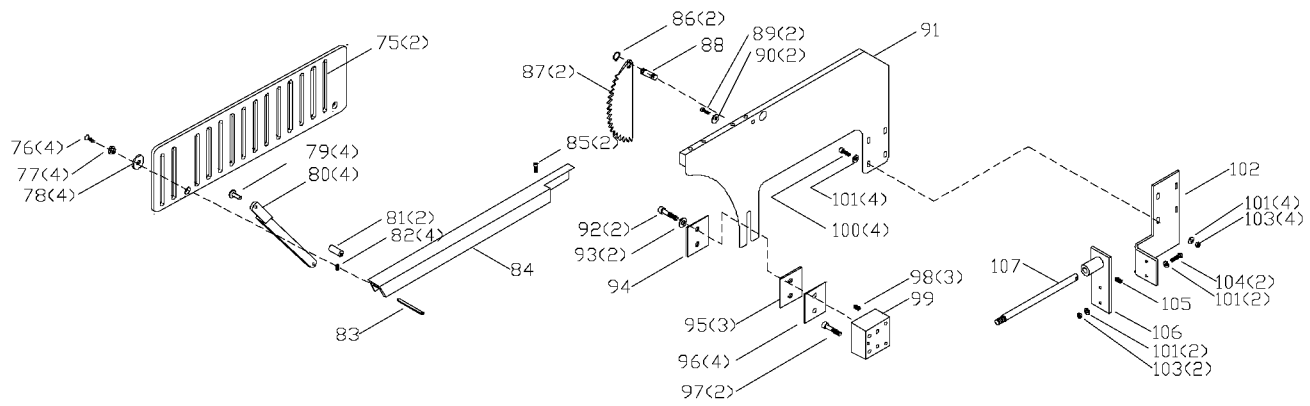

PARTS ILLUSTRATED BELOW FOR USE WITH EARLY MODELS ONLY

**PARTS ILLUSTRATED BELOW FOR
USE WITH MODEL 34-790 SAW**

**PARTS ILLUSTRATED BELOW FOR
USE WITH MODEL 36-790 SAW**

Parts List for 36-790 Type 1

Item Number	Part Number	Description	Qty Required
1	422281090001	EXTENTION L.H.	1
2	1243502	WASHER	6
3	1246019	CAP SCREW	6
4	1246009	SET SCREW	2
5	1246112	SET SCREW	2
6	1246072	SOC HD CAP SCR	4
7	422283630001	INSERT ASSY	1
8	1243321	SCREW	5
9	1246109	ROLL PIN	1
10	422280910001	TABLE	1
11	000000-00	No Longer Available	1
12	422280890003	LONG SUPPORT	1
13	1243502	WASHER	2
14	1246035	CAP SCREW	2
17	1246130	MACH SCREW	8
18	000000-00	No Longer Available	1
19	000000-00	No Longer Available	1
20	438010170173	ON BUTTON	1
21	438010170172	OFF BUTTON	1
22	1243501	SCREW	4
23	438010010043	ELECTRICAL BOX	1
24	422280310002	COVER	1
25	1246117	FL HD SCREW	2
26	438010010054	BOX	1
27	901061331263	SCREW	1
28	000000-00	No Longer Available	2
29	1246107	FL.HD.SCREW	1