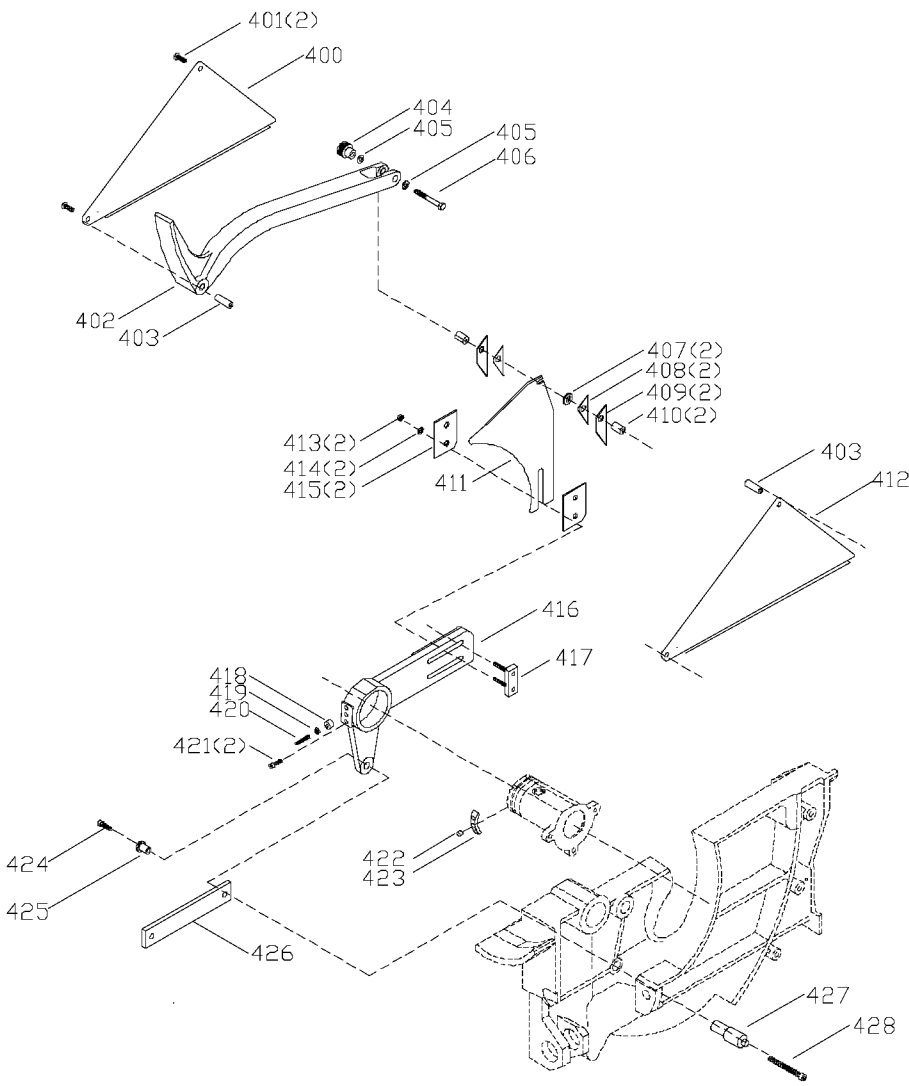

158, 184 WHEN REPLACING ELEVATION BRACKET (REF. NO 158), OLD SPACERS (REF. NO 184) MUST BE DISCARDED. ELEVATING BRACKET COMES CAST WITH (3) THREE SPACERS ATTACHED, WHICH MUST BE BROKEN OFF AND USED WITH NEW PART.

112 THIS FLANGE REPLACES THE OLD BEARING GUARD AND OLD INNER BLADE FLANGE WITH A NEW 1-PIECE INNER BLADE FLANGE.

46, 139, 145, 162 THIS KIT INCLUDES BOTH THE WORM AND RACK, ONLY ONE(1) KIT NEEDS TO BE ORDERED FOR ANY GIVEN SERVICE PROCEDURE. DUE TO WEAR CHARACTERISTICS, IT IS NECESSARY TO REPLACE BOTH WORM AND RACK AT THE SAME TIME!

PARTS ILLUSTRATED BELOW FOR USE WITH EARLY MODELS ONLY

**PARTS ILLUSTRATED BELOW FOR
USE WITH MODEL 34-790 SAW**

**PARTS ILLUSTRATED BELOW FOR
USE WITH MODEL 36-790 SAW**

Parts List for 36-790 Type 1

Item Number	Part Number	Description	Qty Required
1	422281090001	EXTENTION L.H.	1
2	1243502	WASHER	6
3	1246019	CAP SCREW	6
4	1246009	SET SCREW	2
5	1246112	SET SCREW	2
6	1246072	SOC HD CAP SCR	4
7	422283630001	INSERT ASSY	1
8	1243321	SCREW	5
9	1246109	ROLL PIN	1
10	422280910001	TABLE	1
11	000000-00	No Longer Available	1
12	422280890003	LONG SUPPORT	1
13	1243502	WASHER	2
14	1246035	CAP SCREW	2
17	1246130	MACH SCREW	8
18	000000-00	No Longer Available	1
19	000000-00	No Longer Available	1
20	438010170173	ON BUTTON	1
21	438010170172	OFF BUTTON	1
22	1243501	SCREW	4
23	438010010043	ELECTRICAL BOX	1
24	422280310002	COVER	1
25	1246117	FL HD SCREW	2
26	438010010054	BOX	1
27	901061331263	SCREW	1
28	000000-00	No Longer Available	2
29	1246107	FL.HD.SCREW	1