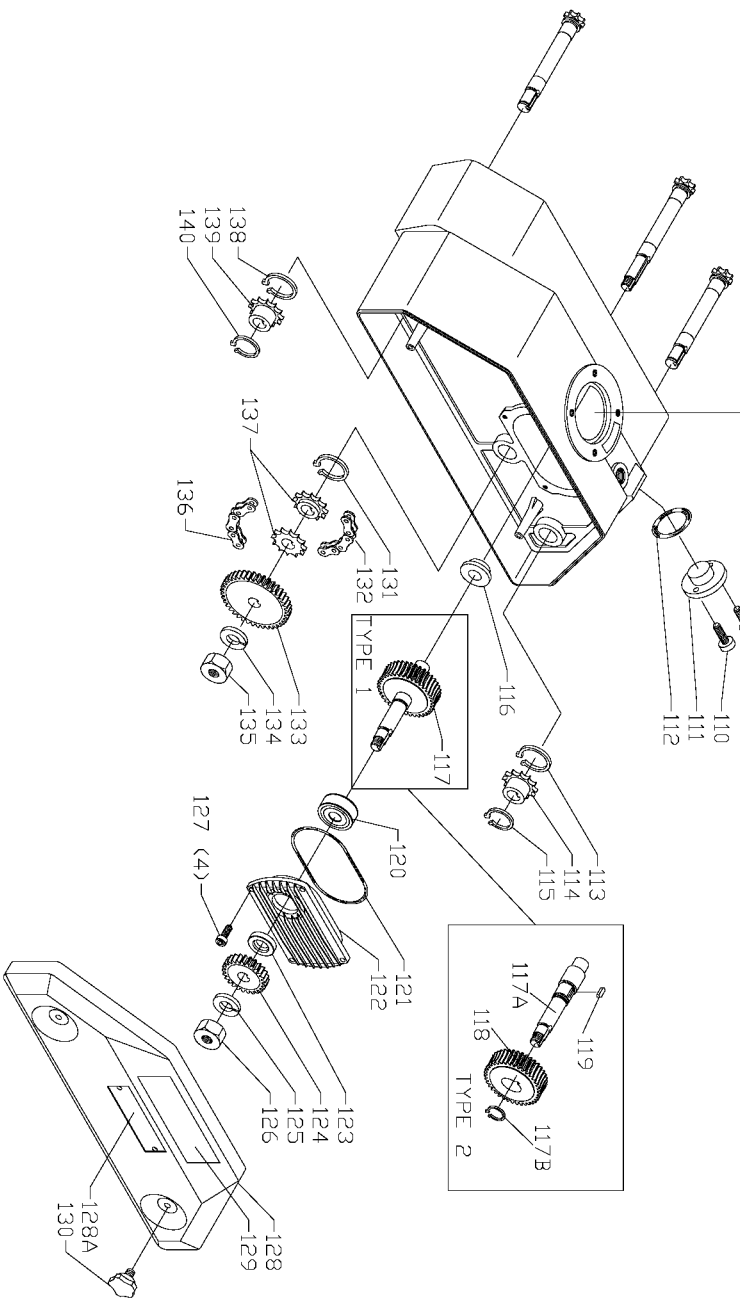

TYPE 2

TYPE 1

Parts List for 36-835 Type 2

Item Number	Part Number	Description	Qty Required
1	A08819	SCREW	3
2	1246065	LOCKWASHER	3
3	A08820	RH SUPPORT	2
3	A08821	LH SUPPORT	1
4	1246004	CAP SCREW	3
5	904030201667	WASHER	3
6	1348072	SPROCKET 22 TOOTH	3
7	1348073	CHAIN 26 LINKS	3
8	A08822	HUB	3
9	A08823	SHAFT	3
9	1330075	RETAINING RING	3
10	1347864	GREASE FITTING	3
11	A08824	COVER	3
12	1330398	SCREW	6
16	1348075	SHAFT	3
17	1348078	SHAFT W/THREAD	3
18	1348071	BUSHING	3
19	1348069	SPRING	3
20	1347864	GREASE FITTING	3
21	1348063	OIL PLUG	1
22	1348064	SEAL	1
23	1243321	SCREW	3
24	A12100	CASE	1
25	A08327	WARNING LABEL	1
26	1347915	LUBE GUN	1
28	5140057-78	WHEEL	3
29	A12102	TIRE	3

Parts List for 36-835 Type 2

Item Number	Part Number	Description	Qty Required
30	5140057-78	WHEEL	3
31	904030201750	LOCK WASHER	6
32	1349916	SCREW	6
33	904030201750	LOCK WASHER	6
34	1246054	CAP SCREW	6
35	328771-02	GREASE	1
36	999010131210	OIL - 1PT	2
100	1348051	MOTOR ASSY 1PH	1
100	1348109	MOTOR 3 PHASE	1
101	1348052	FAN COVER 1 PH	1
102	A08315	MOTOR PLATE	1
103	1348054	SWITCH ASSY	1
103	1348056	SWITCH PLATE	1
103	1348054	SWITCH ASSY	1
103	1348111	POWER CORD	1
103	1348059	STRAIN RELIEF	1
103	1348057	CAPACITOR 35UF	1
105	1348060	SWITCH BOX ASSY	1
106	1348061	SCREW	4
107	1246034	CAP SCREW	1
108	488813-00	LOCK WASHER	1
109	1348062	O-RING	1
110	1346203	SCREW	1
111	1348066	COVER	1
112	1348065	SEAL	1
113	1246181	RET RING	1
114	1347877	SPROCKET LONG	1