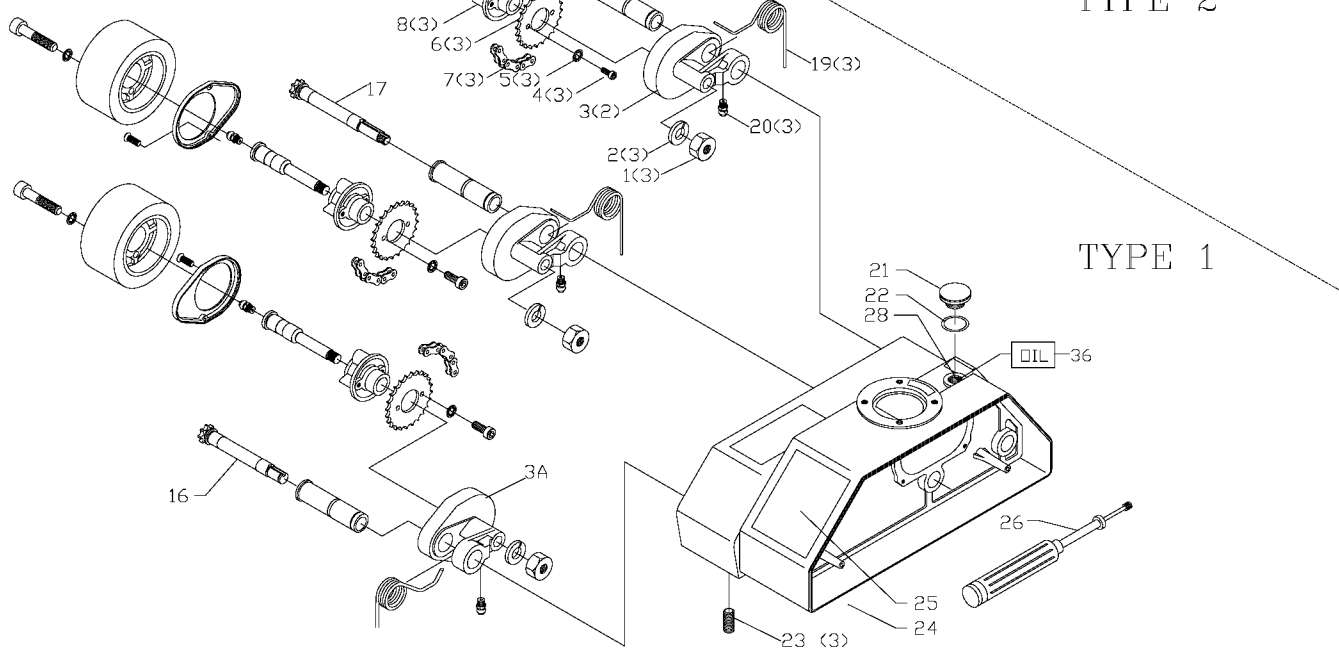

TYPE 2

TYPE 1

Parts List for 36-835 Type 2

Item Number	Part Number	Description	Qty Required
1	A08819	SCREW	3
2	1246065	LOCKWASHER	3
3	A08820	RH SUPPORT	2
3	A08821	LH SUPPORT	1
4	1246004	CAP SCREW	3
5	904030201667	WASHER	3
6	1348072	SPROCKET 22 TOOTH	3
7	1348073	CHAIN 26 LINKS	3
8	A08822	HUB	3
9	A08823	SHAFT	3
9	1330075	RETAINING RING	3
10	1347864	GREASE FITTING	3
11	A08824	COVER	3
12	1330398	SCREW	6
16	1348075	SHAFT	3
17	1348078	SHAFT W/THREAD	3
18	1348071	BUSHING	3
19	1348069	SPRING	3
20	1347864	GREASE FITTING	3
21	1348063	OIL PLUG	1
22	1348064	SEAL	1
23	1243321	SCREW	3
24	A12100	CASE	1
25	A08327	WARNING LABEL	1
26	1347915	LUBE GUN	1
28	5140057-78	WHEEL	3
29	A12102	TIRE	3

Parts List for 36-835 Type 2

Item Number	Part Number	Description	Qty Required
30	5140057-78	WHEEL	3
31	904030201750	LOCK WASHER	6
32	1349916	SCREW	6
33	904030201750	LOCK WASHER	6
34	1246054	CAP SCREW	6
35	328771-02	GREASE	1
36	999010131210	OIL - 1PT	2
100	1348051	MOTOR ASSY 1PH	1
100	1348109	MOTOR 3 PHASE	1
101	1348052	FAN COVER 1 PH	1
102	A08315	MOTOR PLATE	1
103	1348054	SWITCH ASSY	1
103	1348056	SWITCH PLATE	1
103	1348054	SWITCH ASSY	1
103	1348111	POWER CORD	1
103	1348059	STRAIN RELIEF	1
103	1348057	CAPACITOR 35UF	1
105	1348060	SWITCH BOX ASSY	1
106	1348061	SCREW	4
107	1246034	CAP SCREW	1
108	488813-00	LOCK WASHER	1
109	1348062	O-RING	1
110	1346203	SCREW	1
111	1348066	COVER	1
112	1348065	SEAL	1
113	1246181	RET RING	1
114	1347877	SPROCKET LONG	1