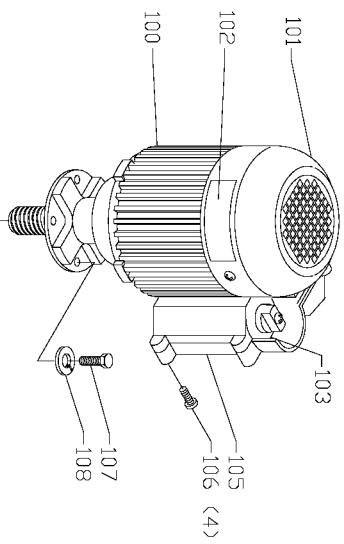

TYPE 2

TYPE 1

Parts List for 36-835 Type 2

Item Number	Part Number	Description	Qty Required
1	A08819	SCREW	3
2	1246065	LOCKWASHER	3
3	A08820	RH SUPPORT	2
3	A08821	LH SUPPORT	1
4	1246004	CAP SCREW	3
5	904030201667	WASHER	3
6	1348072	SPROCKET 22 TOOTH	3
7	1348073	CHAIN 26 LINKS	3
8	A08822	HUB	3
9	A08823	SHAFT	3
9	1330075	RETAINING RING	3
10	1347864	GREASE FITTING	3
11	A08824	COVER	3
12	1330398	SCREW	6
16	1348075	SHAFT	3
17	1348078	SHAFT W/THREAD	3
18	1348071	BUSHING	3
19	1348069	SPRING	3
20	1347864	GREASE FITTING	3
21	1348063	OIL PLUG	1
22	1348064	SEAL	1
23	1243321	SCREW	3
24	A12100	CASE	1
25	A08327	WARNING LABEL	1
26	1347915	LUBE GUN	1
28	5140057-78	WHEEL	3
29	A12102	TIRE	3

Parts List for 36-835 Type 2

Item Number	Part Number	Description	Qty Required
30	5140057-78	WHEEL	3
31	904030201750	LOCK WASHER	6
32	1349916	SCREW	6
33	904030201750	LOCK WASHER	6
34	1246054	CAP SCREW	6
35	328771-02	GREASE	1
36	999010131210	OIL - 1PT	2
100	1348051	MOTOR ASSY 1PH	1
100	1348109	MOTOR 3 PHASE	1
101	1348052	FAN COVER 1 PH	1
102	A08315	MOTOR PLATE	1
103	1348054	SWITCH ASSY	1
103	1348056	SWITCH PLATE	1
103	1348054	SWITCH ASSY	1
103	1348111	POWER CORD	1
103	1348059	STRAIN RELIEF	1
103	1348057	CAPACITOR 35UF	1
105	1348060	SWITCH BOX ASSY	1
106	1348061	SCREW	4
107	1246034	CAP SCREW	1
108	488813-00	LOCK WASHER	1
109	1348062	O-RING	1
110	1346203	SCREW	1
111	1348066	COVER	1
112	1348065	SEAL	1
113	1246181	RET RING	1
114	1347877	SPROCKET LONG	1