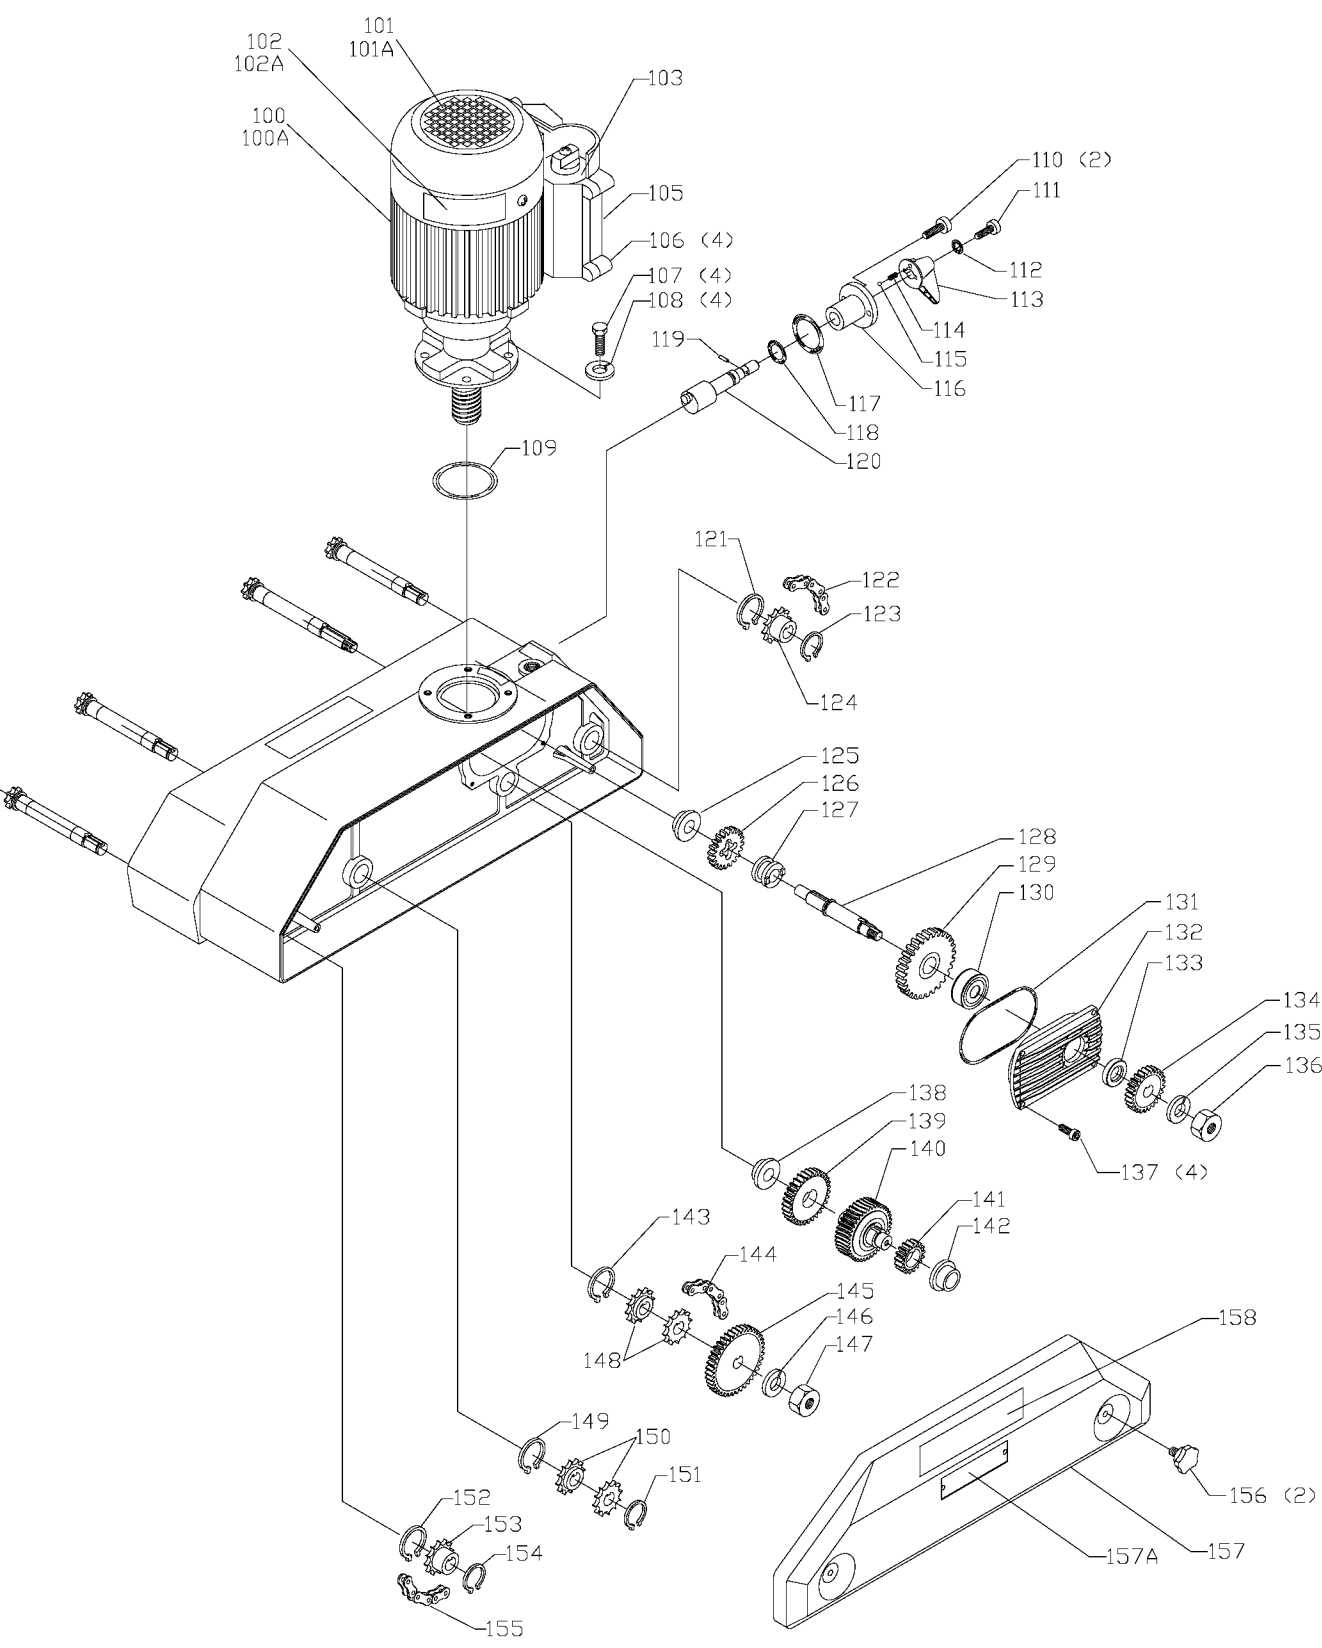

TYPE 2

TYPE 1

Parts List for 36-840 Type 2

Item Number	Part Number	Description	Qty Required
1	A08819	SCREW	4
2	1246065	LOCKWASHER	4
3	1347864	GREASE FITTING	4
4	A08820	RH SUPPORT	2
4	A08821	LH SUPPORT	2
5	1246004	CAP SCREW	4
6	904030201667	WASHER	4
7	1348072	SPROCKET 22 TOOTH	4
8	1348073	CHAIN 26 LINKS	4
9	A08822	HUB	4
10	A08823	SHAFT	4
10	1330075	RETAINING RING	4
11	1347864	GREASE FITTING	4
12	A08824	COVER	4
13	1340496	ROLLER	4
16	1330398	SCREW	8
17	1348075	SHAFT	4
18	1348078	SHAFT W/THREAD	4
19	1348071	BUSHING	4
20	1348069	SPRING	4
21	1348063	OIL PLUG	1
22	1348064	SEAL	1
23	A12115	CASE	1
24	A08327	WARNING LABEL	1
25	1243321	SCREW	4
26	1347915	LUBE GUN	1
28	5140057-78	WHEEL	4

Parts List for 36-840 Type 2

Item Number	Part Number	Description	Qty Required
29	A12102	TIRE	4
30	5140057-78	WHEEL	4
31	904030201750	LOCK WASHER	8
32	1349916	SCREW	8
33	904030201750	LOCK WASHER	8
34	1246054	CAP SCREW	8
35	328771-02	GREASE	1
36	999010131210	OIL - 1PT	2
100	1348109	MOTOR 3 PHASE	1
101	1348133	FAN COVER	1
102	A08321	MOTOR PLATE	1
103	1348054	SWITCH ASSY	1
103	1348111	POWER CORD	1
103	1348054	SWITCH ASSY	1
103	1348056	SWITCH PLATE	1
103	1348059	STRAIN RELIEF	1
103	1348057	CAPACITOR 35UF	1
105	1348060	SWITCH BOX ASSY	1
106	1348061	SCREW	4
107	1246034	CAP SCREW	4
108	488813-00	LOCK WASHER	4
109	1348062	O-RING	1
110	1346203	SCREW	2
111	1246051	CAP SCREW	1
112	1343521	WASHER	1
113	1348123	LEVER	1
114	1348124	SPRING	1

Parts List for 36-840 Type 2

Item Number	Part Number	Description	Qty Required
142	1347879	BUSHING	1
143	1246181	RET RING	1
144	1348080	CHAIN 62 LINKS	1
145	1348081	GEAR 40 TOOTH	1
146	1243556	FLAT WASHER	1
147	1340478	NUT	1
148	1347874	SPROCKET SHORT	1
149	1246181	RET RING	1
150	1347874	SPROCKET SHORT	1
151	1246196	EXT RET RING	1
152	1246181	RET RING	1
153	1347877	SPROCKET LONG	1
154	1246196	EXT RET RING	1
155	1348079	CHAIN 40 LINKS	1
156	1347895	KNOB W/STUD	2
157	A12116	COVER	1
157	A08337	NAMEPLATE	1
158	1348114	SPEED CHART	1
240	488813-00	LOCK WASHER	1