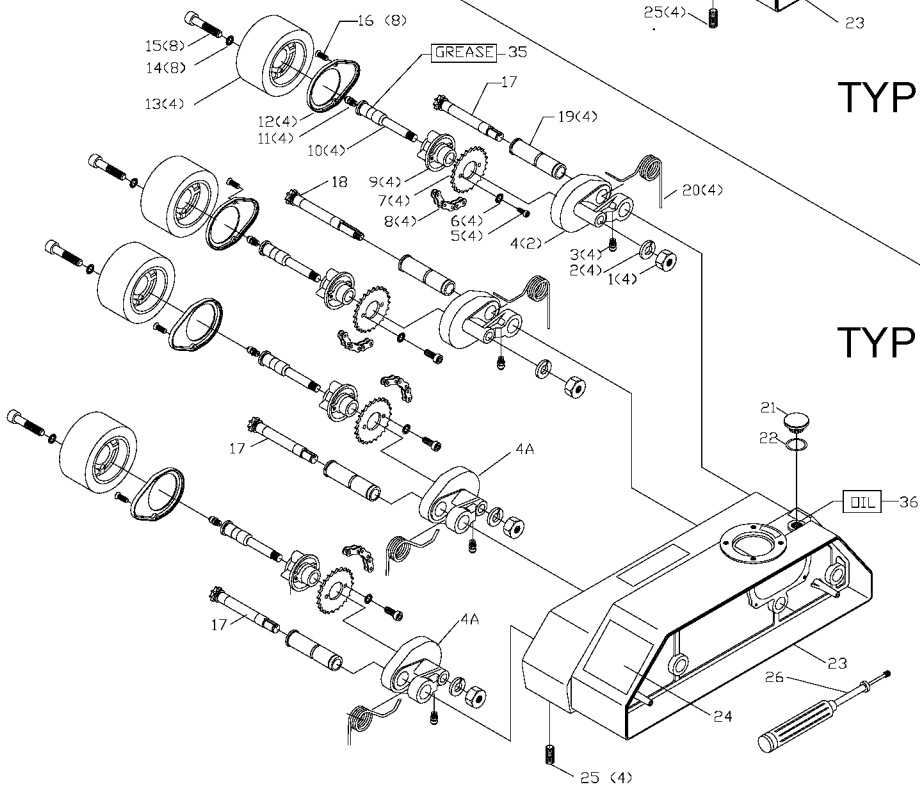

TYPE 2

TYPE 1

Parts List for 36-840 Type 2

Item Number	Part Number	Description	Qty Required
1	A08819	SCREW	4
2	1246065	LOCKWASHER	4
3	1347864	GREASE FITTING	4
4	A08820	RH SUPPORT	2
4	A08821	LH SUPPORT	2
5	1246004	CAP SCREW	4
6	904030201667	WASHER	4
7	1348072	SPROCKET 22 TOOTH	4
8	1348073	CHAIN 26 LINKS	4
9	A08822	HUB	4
10	A08823	SHAFT	4
10	1330075	RETAINING RING	4
11	1347864	GREASE FITTING	4
12	A08824	COVER	4
13	1340496	ROLLER	4
16	1330398	SCREW	8
17	1348075	SHAFT	4
18	1348078	SHAFT W/THREAD	4
19	1348071	BUSHING	4
20	1348069	SPRING	4
21	1348063	OIL PLUG	1
22	1348064	SEAL	1
23	A12115	CASE	1
24	A08327	WARNING LABEL	1
25	1243321	SCREW	4
26	1347915	LUBE GUN	1
28	5140057-78	WHEEL	4

Parts List for 36-840 Type 2

Item Number	Part Number	Description	Qty Required
29	A12102	TIRE	4
30	5140057-78	WHEEL	4
31	904030201750	LOCK WASHER	8
32	1349916	SCREW	8
33	904030201750	LOCK WASHER	8
34	1246054	CAP SCREW	8
35	328771-02	GREASE	1
36	999010131210	OIL - 1PT	2
100	1348109	MOTOR 3 PHASE	1
101	1348133	FAN COVER	1
102	A08321	MOTOR PLATE	1
103	1348054	SWITCH ASSY	1
103	1348111	POWER CORD	1
103	1348054	SWITCH ASSY	1
103	1348056	SWITCH PLATE	1
103	1348059	STRAIN RELIEF	1
103	1348057	CAPACITOR 35UF	1
105	1348060	SWITCH BOX ASSY	1
106	1348061	SCREW	4
107	1246034	CAP SCREW	4
108	488813-00	LOCK WASHER	4
109	1348062	O-RING	1
110	1346203	SCREW	2
111	1246051	CAP SCREW	1
112	1343521	WASHER	1
113	1348123	LEVER	1
114	1348124	SPRING	1

Parts List for 36-840 Type 2

Item Number	Part Number	Description	Qty Required
142	1347879	BUSHING	1
143	1246181	RET RING	1
144	1348080	CHAIN 62 LINKS	1
145	1348081	GEAR 40 TOOTH	1
146	1243556	FLAT WASHER	1
147	1340478	NUT	1
148	1347874	SPROCKET SHORT	1
149	1246181	RET RING	1
150	1347874	SPROCKET SHORT	1
151	1246196	EXT RET RING	1
152	1246181	RET RING	1
153	1347877	SPROCKET LONG	1
154	1246196	EXT RET RING	1
155	1348079	CHAIN 40 LINKS	1
156	1347895	KNOB W/STUD	2
157	A12116	COVER	1
157	A08337	NAMEPLATE	1
158	1348114	SPEED CHART	1
240	488813-00	LOCK WASHER	1